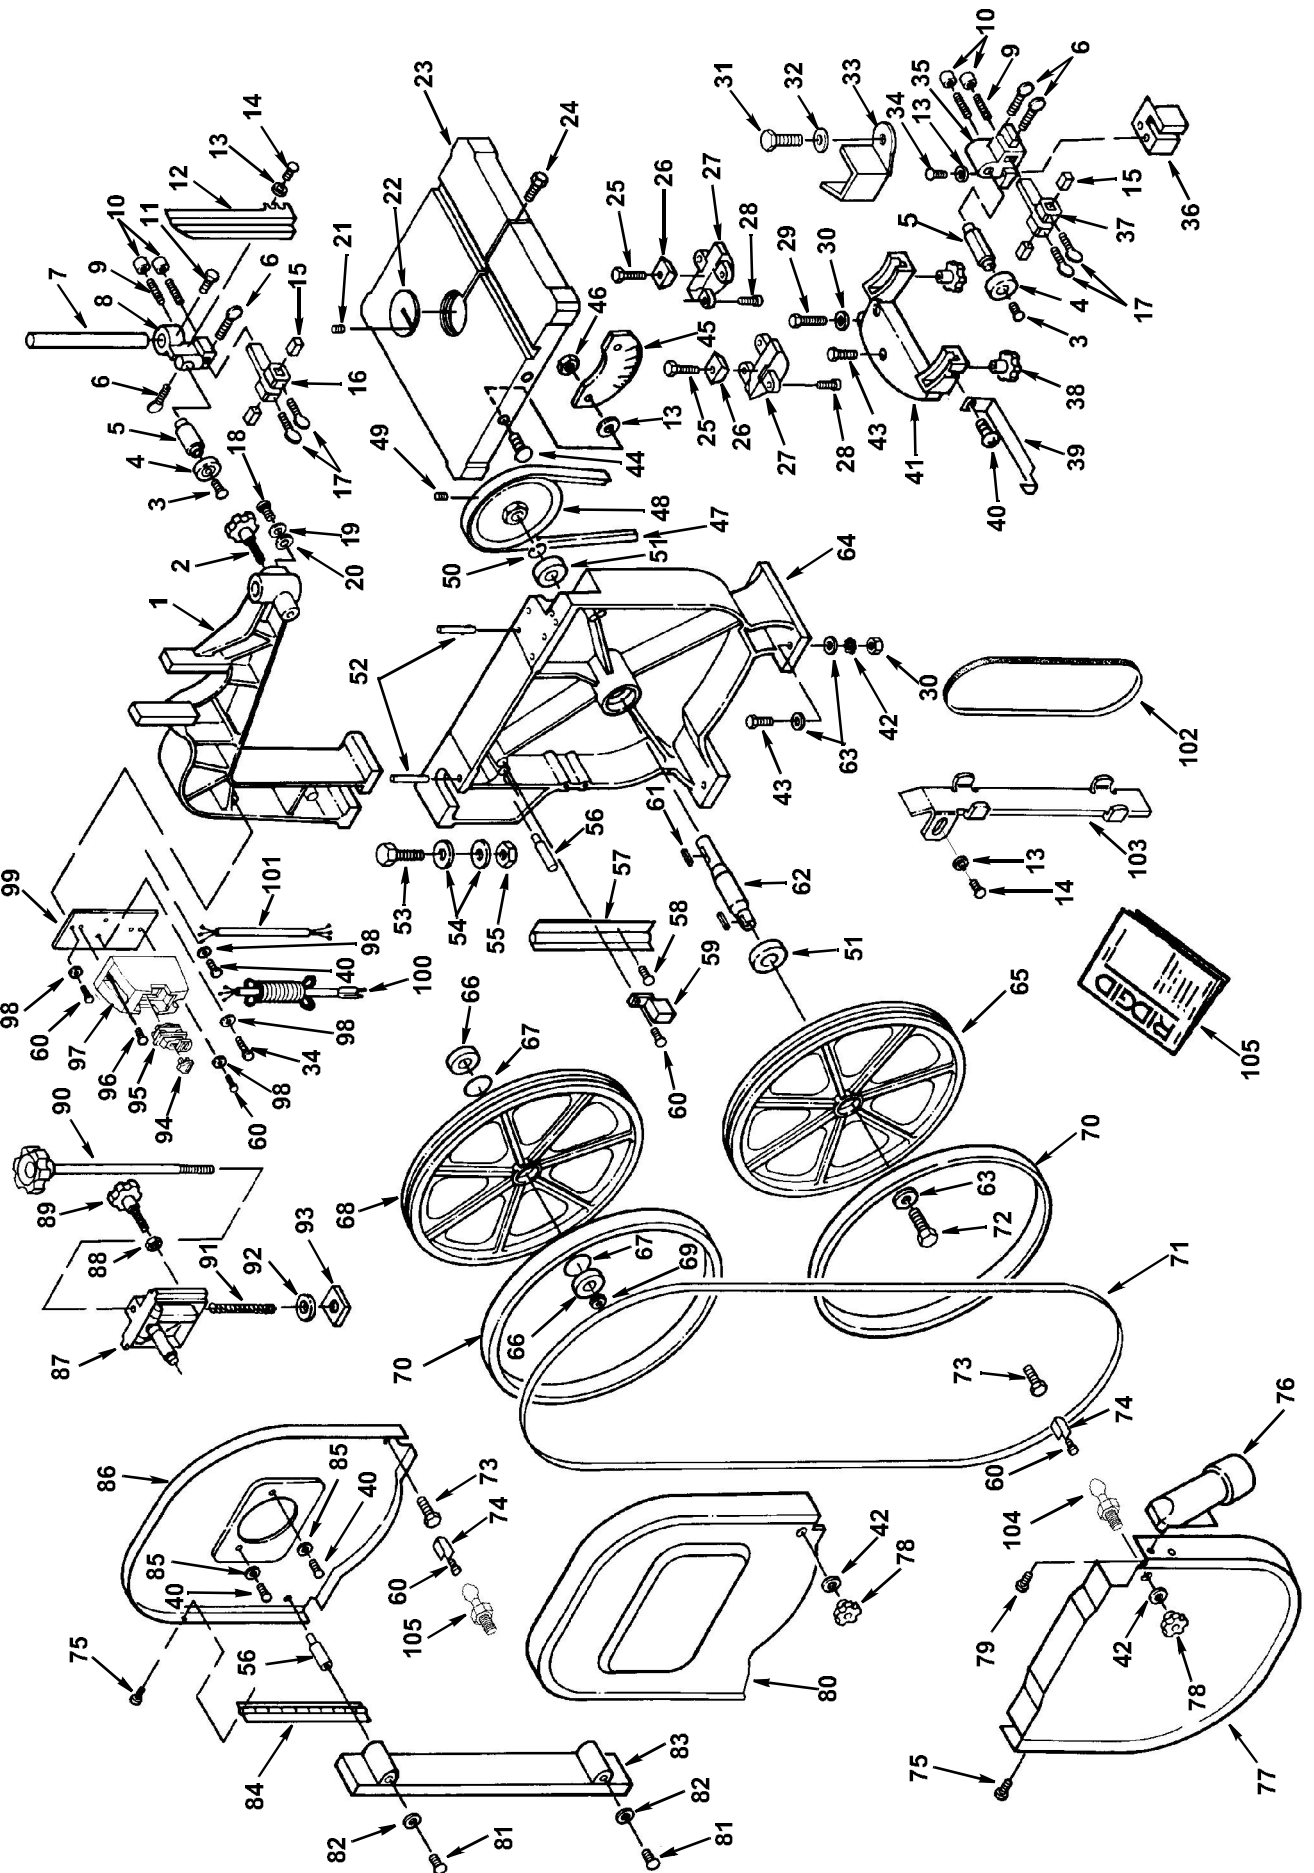

Repair Parts

Parts List For RIDGID 14-inch Band Saw Model No. BS14001

Figure 1

Repair Parts

Parts List For RIDGID 14 Inch Band Saw Model No. BS14001 Figure 1 - Drive Assembly Parts Always Order By Part Number - Not By Key Number

Repair Parts

Parts List For RIDGID 14 Inch Band Saw Model No. BS14001

Figure 2 - Base Components

Always order by Part Number - Not by Key Number

Key No.	Part No.	Description
1	823592-1	Cover Pulley
2	826530	Hanger Blade
3	826632	* Screw Pan Hd M4 x 0.7-10
4	824026-4	* Nut Hex M4 x 0.7
5	813314-5	* Lockwasher 4mm
6	813313	* Screw Pan Hd. M5 x 0.8-12
7	820237-1	* Washer M5
8	823773-1	Leg
9	823590-1	Stiffener Long
10	823776	Bolt Carriage M8 x 1.25-16
11	118615	* Nut Hex 3/8-16
12	803835-1	Foot Leveling
13	813164-6	* Nut Hex M5
14	813364-8	* Nut Hex M8
15	813303-7	* Lockwasher M8

Key No.	Part No.	Description
16	821063-2	* Washer M8
17	823593-1	Plate Support
18	823589-1	Stiffener Short
19	828984	Stand Top
20	823747	Grommet Rubber
21	828848	Motor
22	813310-9	* Screw Hex Hd. M8 x 1.25-35
23	819188	Key 5mm x 20mm
24	817391-1	Screw Set M6 x 1.0-10
25	828862	Pulley Motor
26	823576	Pad
27	823591-1	Cover Pulley Inner
28	817357	* Screw Pan Hd. M4 x 16-8
29	813317-6	Wrench Hex "L" 3mm
30	813317-8	Wrench Hex "L" 5mm