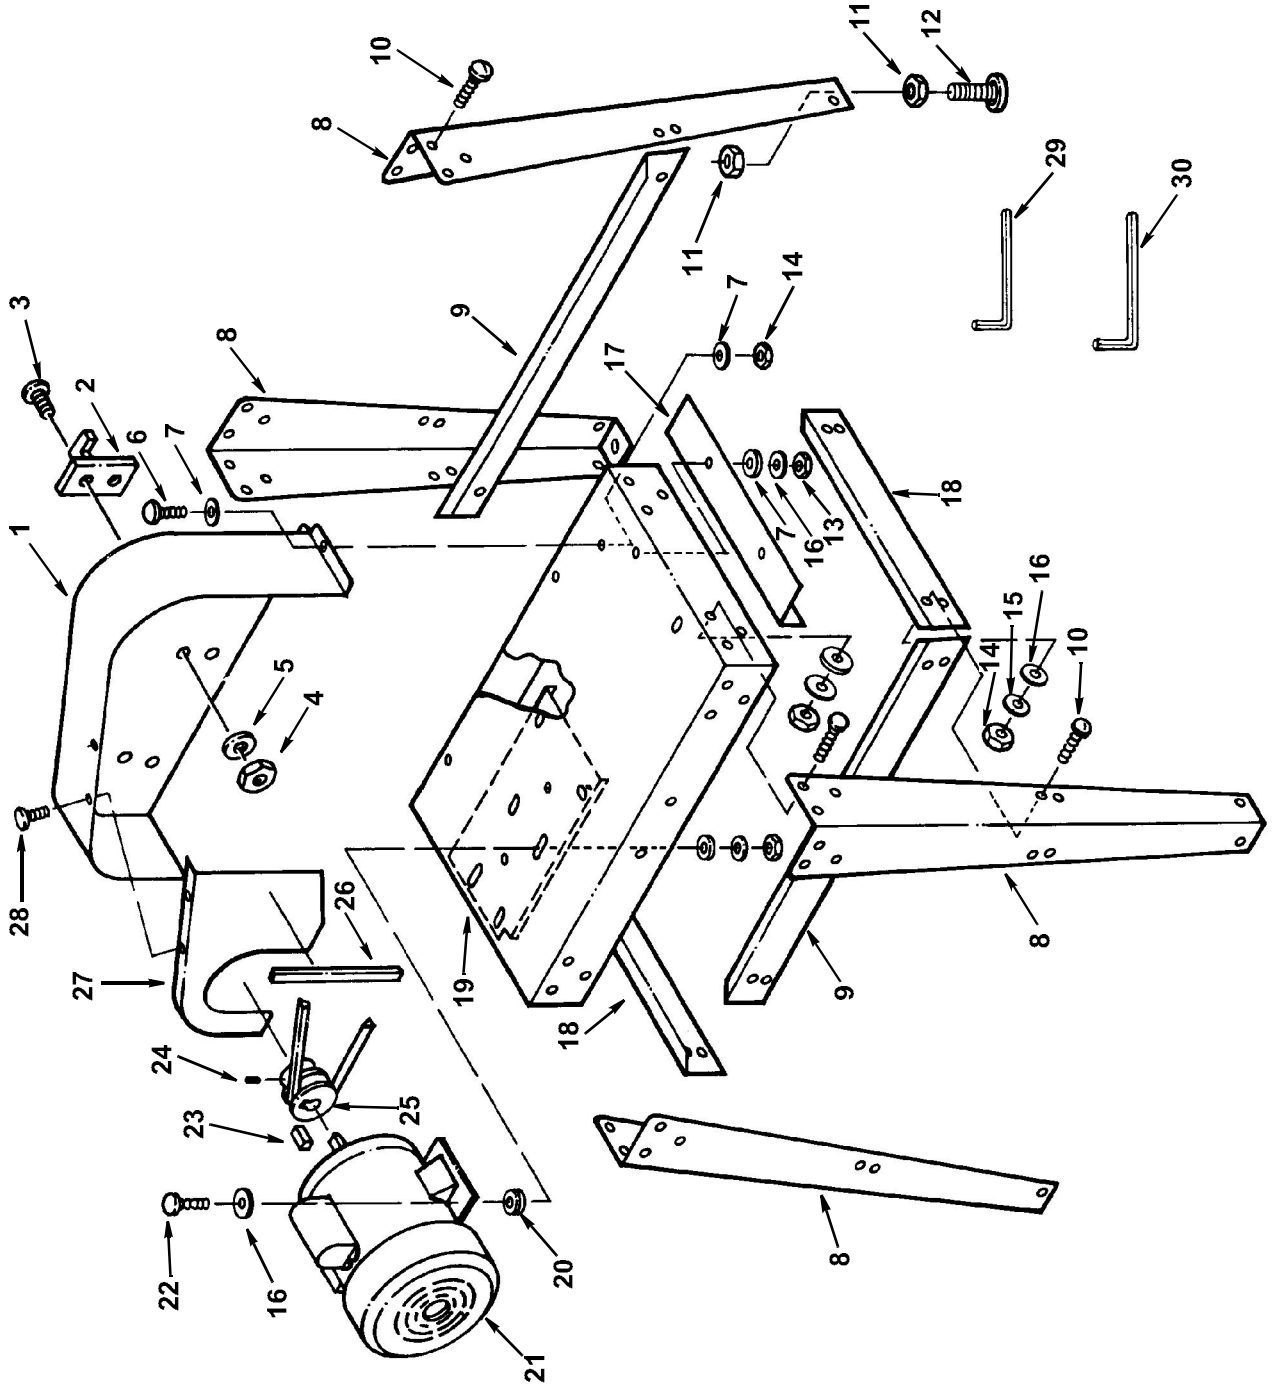

Repair Parts

Parts List For RIDGID 14-inch Band Saw Model No. BS14001

Figure 1

Repair Parts

Parts List For RIDGID 14 Inch Band Saw Model No. BS14001 Figure 1 - Drive Assembly Parts Always Order By Part Number - Not By Key Number

Repair Parts

Parts List For RIDGID 14 Inch Band Saw Model No. BS14001

Figure 2 - Base Components

Always order by Part Number - Not by Key Number

Key No.	Part No.	Description
1	823592-1	Cover Pulley
2	826530	Hanger Blade
3	826632	* Screw Pan Hd M4 x 0.7-10
4	824026-4	* Nut Hex M4 x 0.7
5	813314-5	* Lockwasher 4mm
6	813313	* Screw Pan Hd. M5 x 0.8-12
7	820237-1	* Washer M5
8	823773-1	Leg
9	823590-1	Stiffener Long
10	823776	Bolt Carriage M8 x 1.25-16
11	118615	* Nut Hex 3/8-16
12	803835-1	Foot Leveling
13	813164-6	* Nut Hex M5
14	813364-8	* Nut Hex M8
15	813303-7	* Lockwasher M8

Key No.	Part No.	Description
16	821063-2	* Washer M8
17	823593-1	Plate Support
18	823589-1	Stiffener Short
19	828984	Stand Top
20	823747	Grommet Rubber
21	828848	Motor
22	813310-9	* Screw Hex Hd. M8 x 1.25-35
23	819188	Key 5mm x 20mm
24	817391-1	Screw Set M6 x 1.0-10
25	828862	Pulley Motor
26	823576	Pad
27	823591-1	Cover Pulley Inner
28	817357	* Screw Pan Hd. M4 x 16-8
29	813317-6	Wrench Hex "L" 3mm
30	813317-8	Wrench Hex "L" 5mm