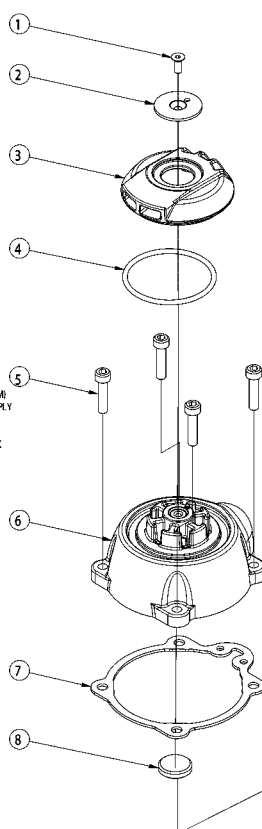

BRN175

15° COIL ROOFING NAILER
15° BOBINA CLAVADORA PARA TECHADO
15° CLOUEUSE POUR TOITURE

24-26 IN-LBS
OF TORQUE
(28-31 KG-CM)