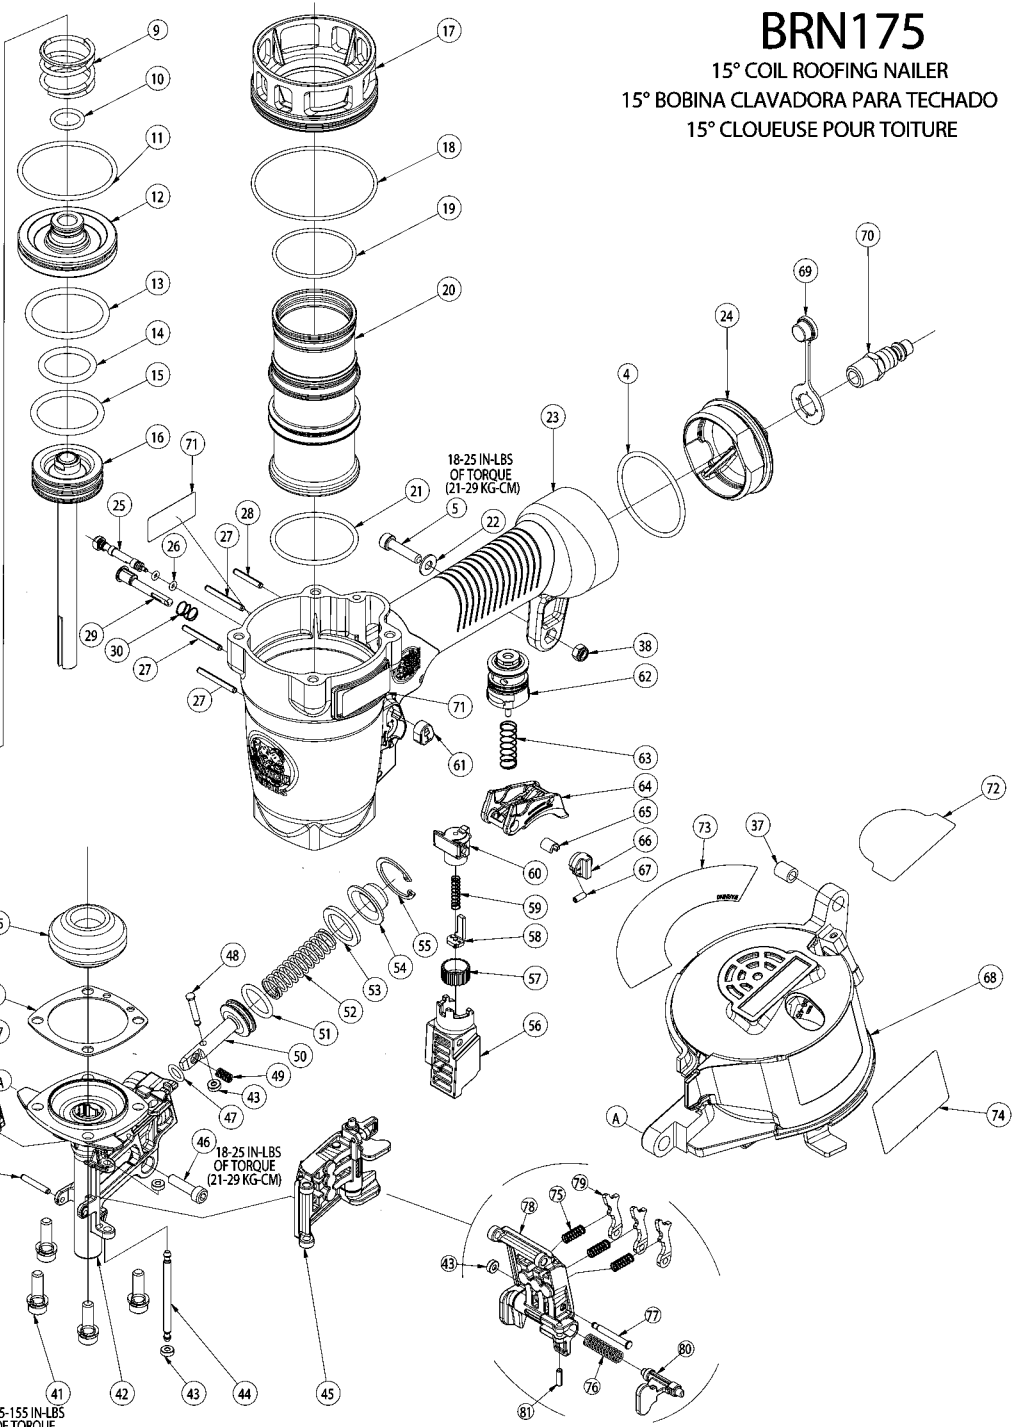

145-155 IN-LBS
OF TORQUE
(167-178 KG-CM)
4 PLACES