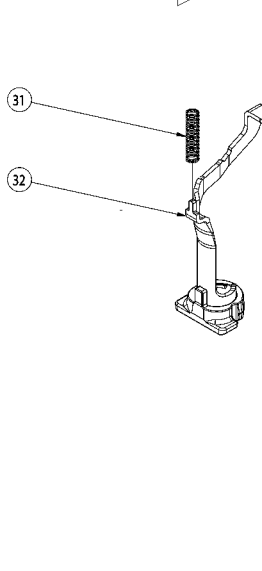

BRN175

15° COIL ROOFING NAILER
15° BOBINA CLAVADORA PARA TECHADO
15° CLOUEUSE POUR TOITURE

24-26 IN-LBS
OF TORQUE
(28-31 KG-CM)