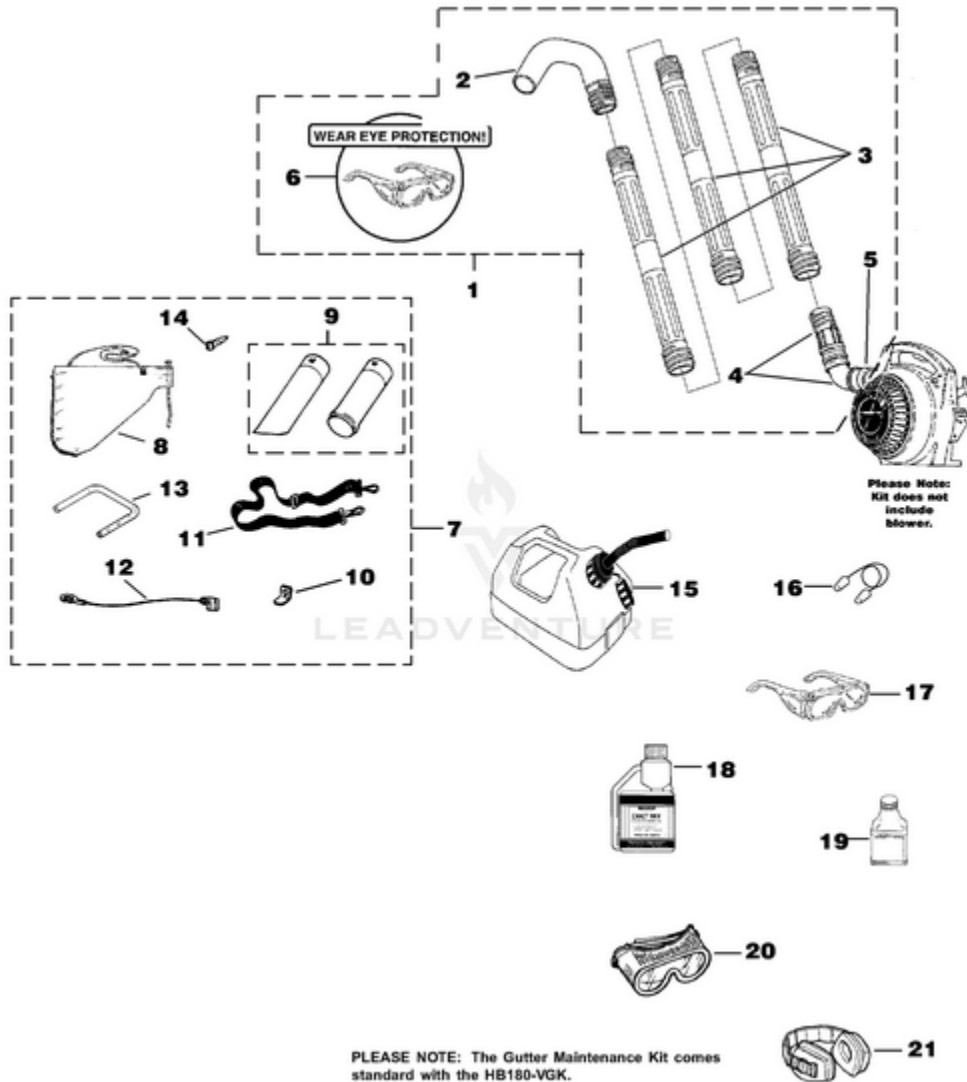

BP250i Blower UT-08045-A 08045-A-UT BP250i Blower UT-08045-A BP250i Blower - Tubes - Accessories

Ref #	Part #	Description	Qty
1	A02514D	GUTTER MAINTENANCE KIT	1
2	UP06830	FULL ELBOW	1
3	UP05618	STRAIGHT TUBE	3
4	UP06836	UPPER ELBOW & SWIVEL ADAPTER	1
5	UP03821	CLAMP w/Fasteners	1
6	UP06835	SAFETY GLASSES-Clear	1
7	UP04152	VACUUM KIT	1
8	UP04548	LEAF BAG	1
9	UP06705	VACUUM TUBE KIT w/ Decal	1
10	UP03834	TAB-Male	1
11	UP06723	HARNESS-Shoulder	1
12	UP03823	LEAD-Ground	1
13	UP03816	HANDLE	1
14	UP03889	SCREW	1
15	A02976A	GAS CAN 1 1/4 Gallon	
16	UP06839	EAR PLUGS	
17	UP06835	SAFETY GLASSES-Clear	
18	01231D	EXACT MIX(TM) Oil - 1 pint (50:1)	
19	08581	EXACT MIX(TM) Oil - 2.6 oz. (50:1)	
20	UP06778	GOGGLES	
21	UP07694	EAR PROTECTORS