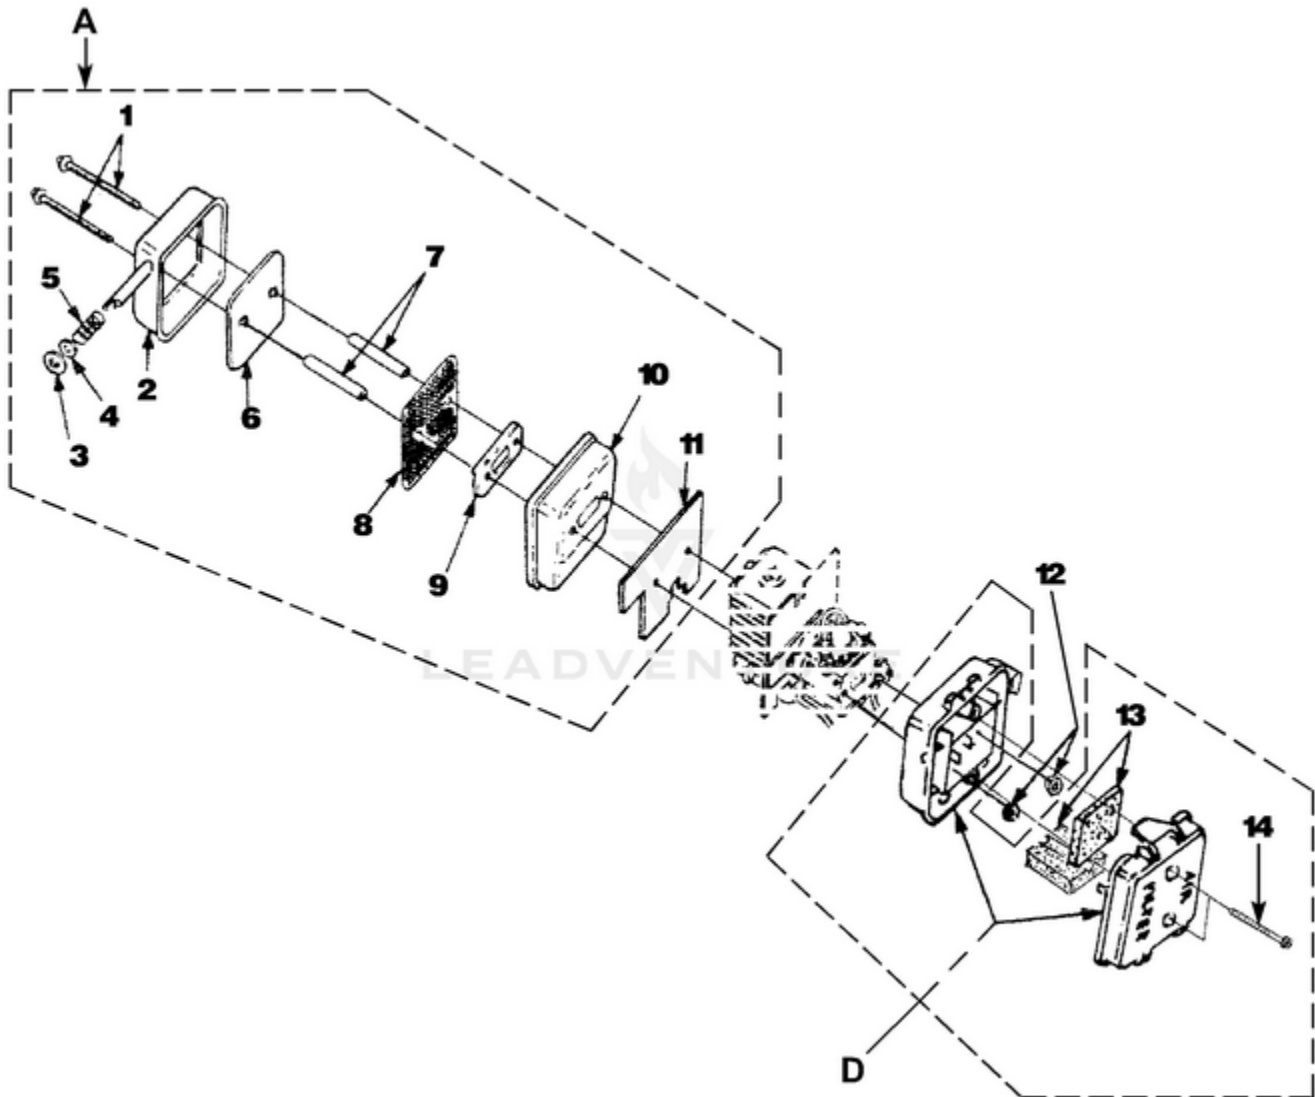

BP250i Blower UT-08045-A 08045-A-UT BP250i Blower UT-08045-A BP250i Blower - Muffler And Air Cleaner

Rendered by LeadVenture, Inc.

Ref #	Part #	Description	Qty
A	UP04486	MUFFLER-Complete	1
1	UP03902	SCREW-Sems Hex Hd. (10-24 x 2 1/2")	2
2	UP03810	MUFFLER COVER	1
3	UP03813	WASHER-Insulating	1
4	UP03901	WASHER-Flat	1
5	UP03814	SPRING-Compression	1
6	UP04289	DEFLECTOR-Muffler	1
7	UP03860	SPACER-Muffler	1
8	UP03815	SCREEN-Spark Arrestor	1
9	UP03918	PLATE-Reinforcing	1
10	UP04305	BODY-Muffler	1
11	UP03817	GASKET-Muffler	1
12	UP03885	NUT-Hex (10-24)	2
D	UP00011	AIR FILTER KIT	1
13	UP00012	AIR FILTER	1
14	UP03890	SCREW-Thd. Form. (#8-16 x 3/4")	2