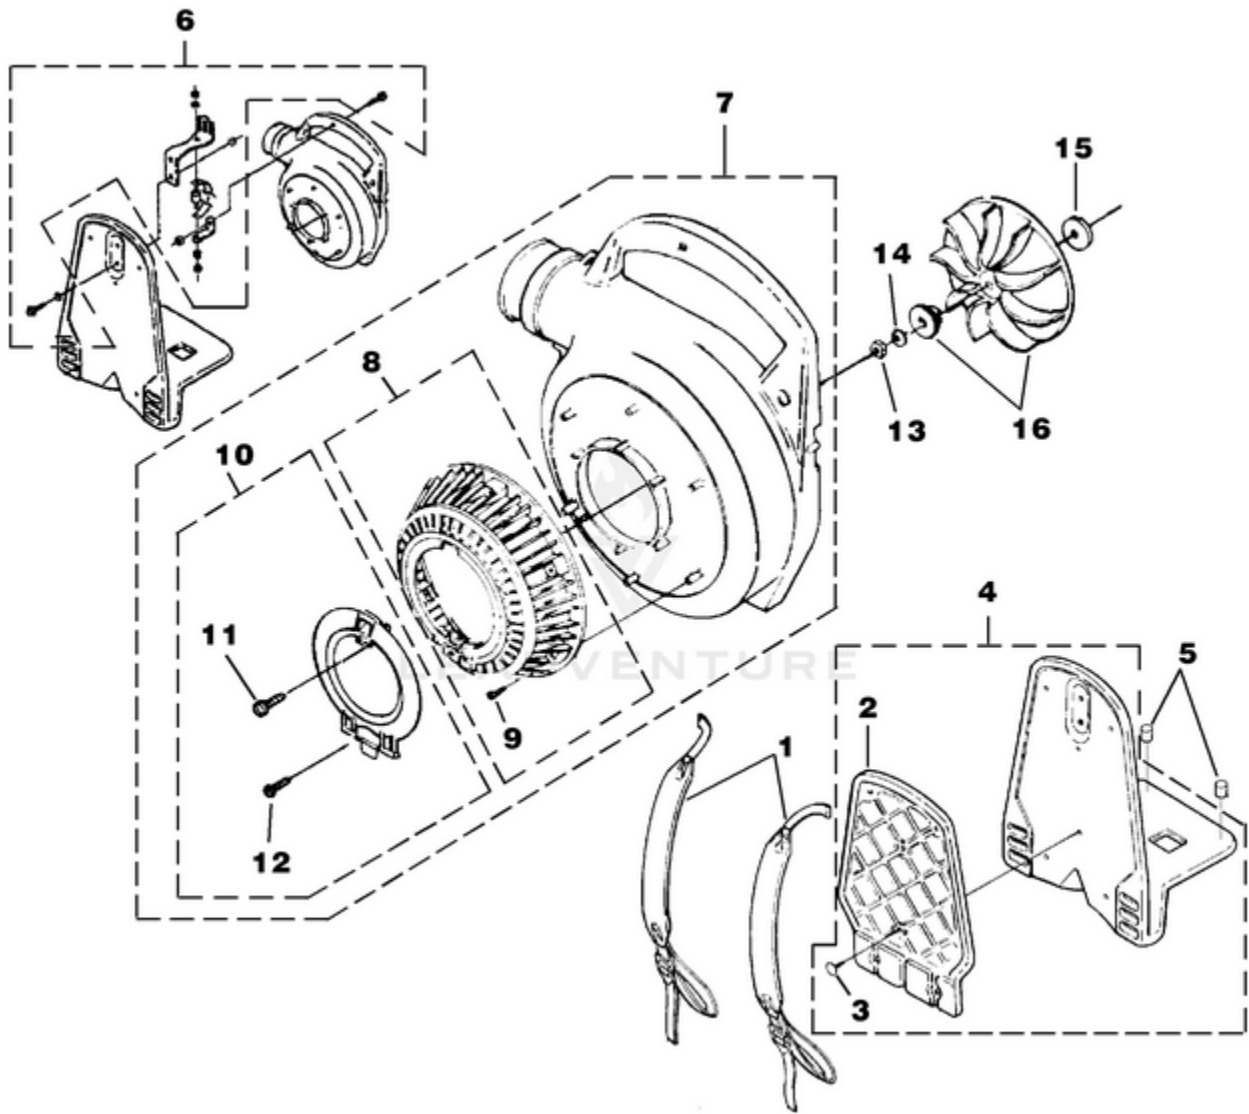

BP250i Blower UT-08045-A 08045-A-UT BP250i Blower UT-08045-A BP250i Blower - Back Pack, Tube
Kit & Handle

Rendered by LeadVenture, Inc.

Ref #	Part #	Description	Qty
1	UP03829	HARNESS-Shoulder	2
4	UP04405	FRAME-Blower	1
2	UP06884	PAD-Foam	1
3	UP03830	CLIP-Push	6
5	UP03826	VIBRATION ISOLATOR	2
6	UP06885	VIBRATION ISOLATOR KIT	1
7	UP03861	VOLUTE HOUSING KIT	1
8	UP06720	BLOWER VAC GRILLE KIT	1
9	UP03894	SCREW-Thread Form. (#6 X 3/8")	6
10	UP06613	ACCESS DOOR KIT	1
11	UP03888	SCREW-Thread Rolling (#10 X 5/8")	1
12	UP03893	SCREW-Thread Form. (#8 X 1/2")	1
13	UP03884	NUT-Hex (3/8-24)	1
14	UP03835	WASHER-Bellville (3/8")	1
15	UP03836	WASHER-Flat	2
16	UP06826	BLOWER FAN KIT	1

Rendered by LeadVenture, Inc.

Ref #	Part #	Description	Qty
1	UP03121	SHORT BLOCK W/ Rotor (30cc)	1
2	UP07146	30 CC CYLINDER KIT	1
3	UP03857	GASKET-Cylinder	1
4	UP04345	SCREW, SEMS (12-24 x 3/4)	3
5	UP03366	30 CC PISTON & ROD	1
6	UP03837	RING-Piston	2
7	UP03874	KEY-Woodruff	1
	UP03817	GASKET-Muffler	1
1	UP03123	SHORT BLOCK W/ Rotor (25cc)	1
2	UP04136	25 CC CYLINDER KIT	1
3	UP03857	GASKET-Cylinder	1
4	UP04345	SCREW, SEMS (12-24 x 3/4)	3
5	UP00768	25 CC PISTON & ROD	1
6	UP03838	RING-Piston	1
7	UP03874	KEY-Woodruff	1
	UP03817	GASKET-Muffler	1
8	UP04335	GASKET-Crankcase	1
9	UP04336	CRANKCASE COVER-Stamped Steel	1
10	UP04295	SCREW, SEMS (10-24 x .56)	4
9	UP03914	CRANKCASE COVER-Aluminum	1
10	UP04277	SCREW, SEMS (10-24 x .810)	4
11	UP03834	TAB-Male	1
12	UP04302	CABLE-Throttle w/ Ignition Leads	1
13	UP04296	CABLE BRACKET	1
14	UP03893	SCREW-Thread Form. (#8 X 1/2")	3
15	UP03900	SCREW-Thread Form. (#10 X 3/4")	6
16	UP06522	SHROUD	1
	UP06779	SHROUD-Flocked	1