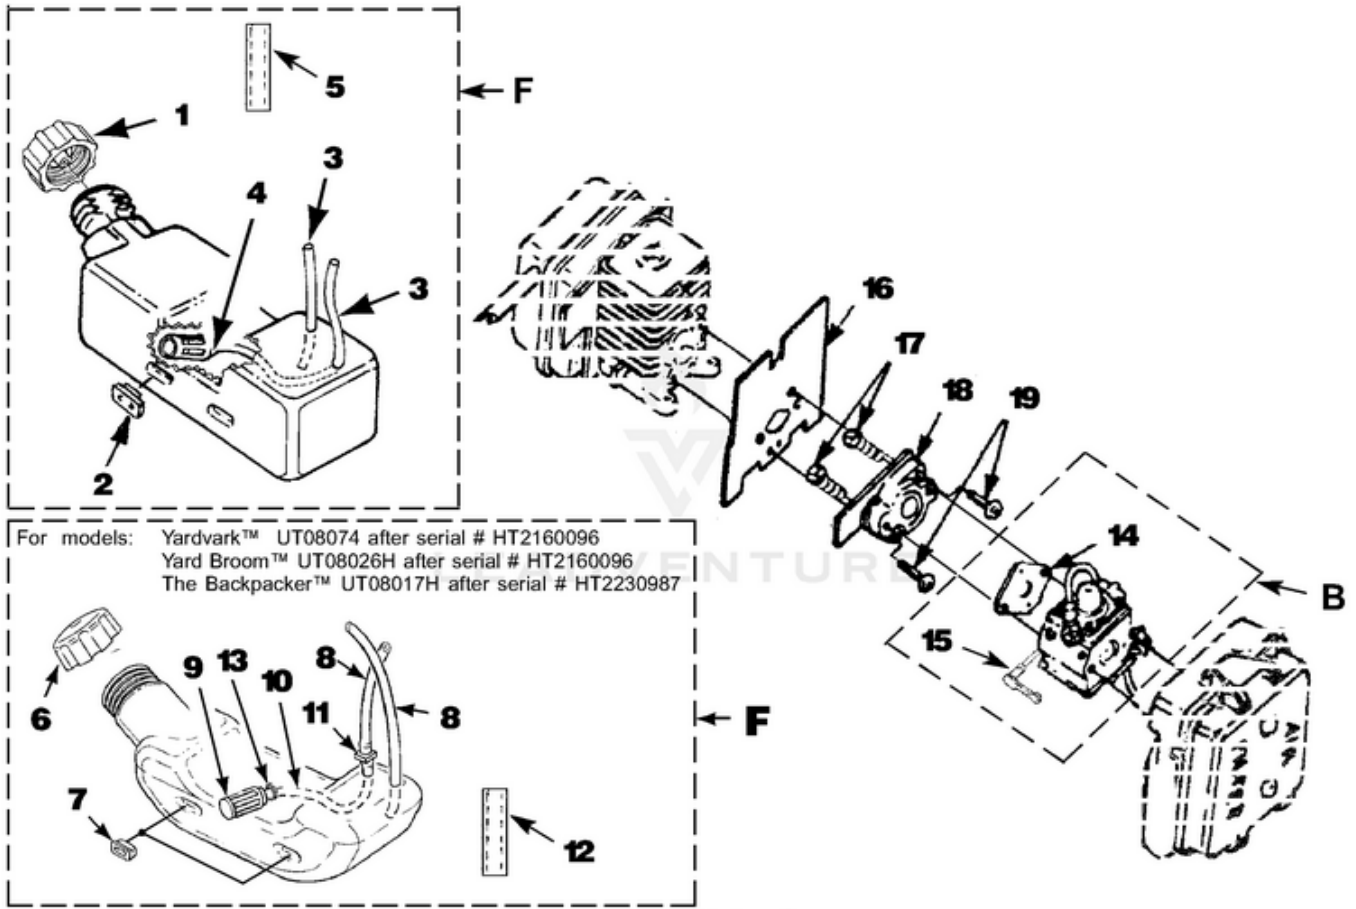

BP250i Blower UT-08045-A 08045-A-UT BP250i Blower UT-08045-A BP250i Blower - Back Pack, Tube
Kit & Handle

Rendered by LeadVenture, Inc.

Ref #	Part #	Description	Qty
1	UP03829	HARNESS-Shoulder	2
4	UP04405	FRAME-Blower	1
2	UP06884	PAD-Foam	1
3	UP03830	CLIP-Push	6
5	UP03826	VIBRATION ISOLATOR	2
6	UP06885	VIBRATION ISOLATOR KIT	1
7	UP03861	VOLUTE HOUSING KIT	1
8	UP06720	BLOWER VAC GRILLE KIT	1
9	UP03894	SCREW-Thread Form. (#6 X 3/8")	6
10	UP06613	ACCESS DOOR KIT	1
11	UP03888	SCREW-Thread Rolling (#10 X 5/8")	1
12	UP03893	SCREW-Thread Form. (#8 X 1/2")	1
13	UP03884	NUT-Hex (3/8-24)	1
14	UP03835	WASHER-Bellville (3/8")	1
15	UP03836	WASHER-Flat	2
16	UP06826	BLOWER FAN KIT	1

Rendered by LeadVenture, Inc.

Ref #	Part #	Description	Qty
1	UP03121	SHORT BLOCK W/ Rotor (30cc)	1
2	UP07146	30 CC CYLINDER KIT	1
3	UP03857	GASKET-Cylinder	1
4	UP04345	SCREW, SEMS (12-24 x 3/4)	3
5	UP03366	30 CC PISTON & ROD	1
6	UP03837	RING-Piston	2
7	UP03874	KEY-Woodruff	1
	UP03817	GASKET-Muffler	1
1	UP03123	SHORT BLOCK W/ Rotor (25cc)	1
2	UP04136	25 CC CYLINDER KIT	1
3	UP03857	GASKET-Cylinder	1
4	UP04345	SCREW, SEMS (12-24 x 3/4)	3
5	UP00768	25 CC PISTON & ROD	1
6	UP03838	RING-Piston	1
7	UP03874	KEY-Woodruff	1
	UP03817	GASKET-Muffler	1
8	UP04335	GASKET-Crankcase	1
9	UP04336	CRANKCASE COVER-Stamped Steel	1
10	UP04295	SCREW, SEMS (10-24 x .56)	4
9	UP03914	CRANKCASE COVER-Aluminum	1
10	UP04277	SCREW, SEMS (10-24 x .810)	4
11	UP03834	TAB-Male	1
12	UP04302	CABLE-Throttle w/ Ignition Leads	1
13	UP04296	CABLE BRACKET	1
14	UP03893	SCREW-Thread Form. (#8 X 1/2")	3
15	UP03900	SCREW-Thread Form. (#10 X 3/4")	6
16	UP06522	SHROUD	1
	UP06779	SHROUD-Flocked	1