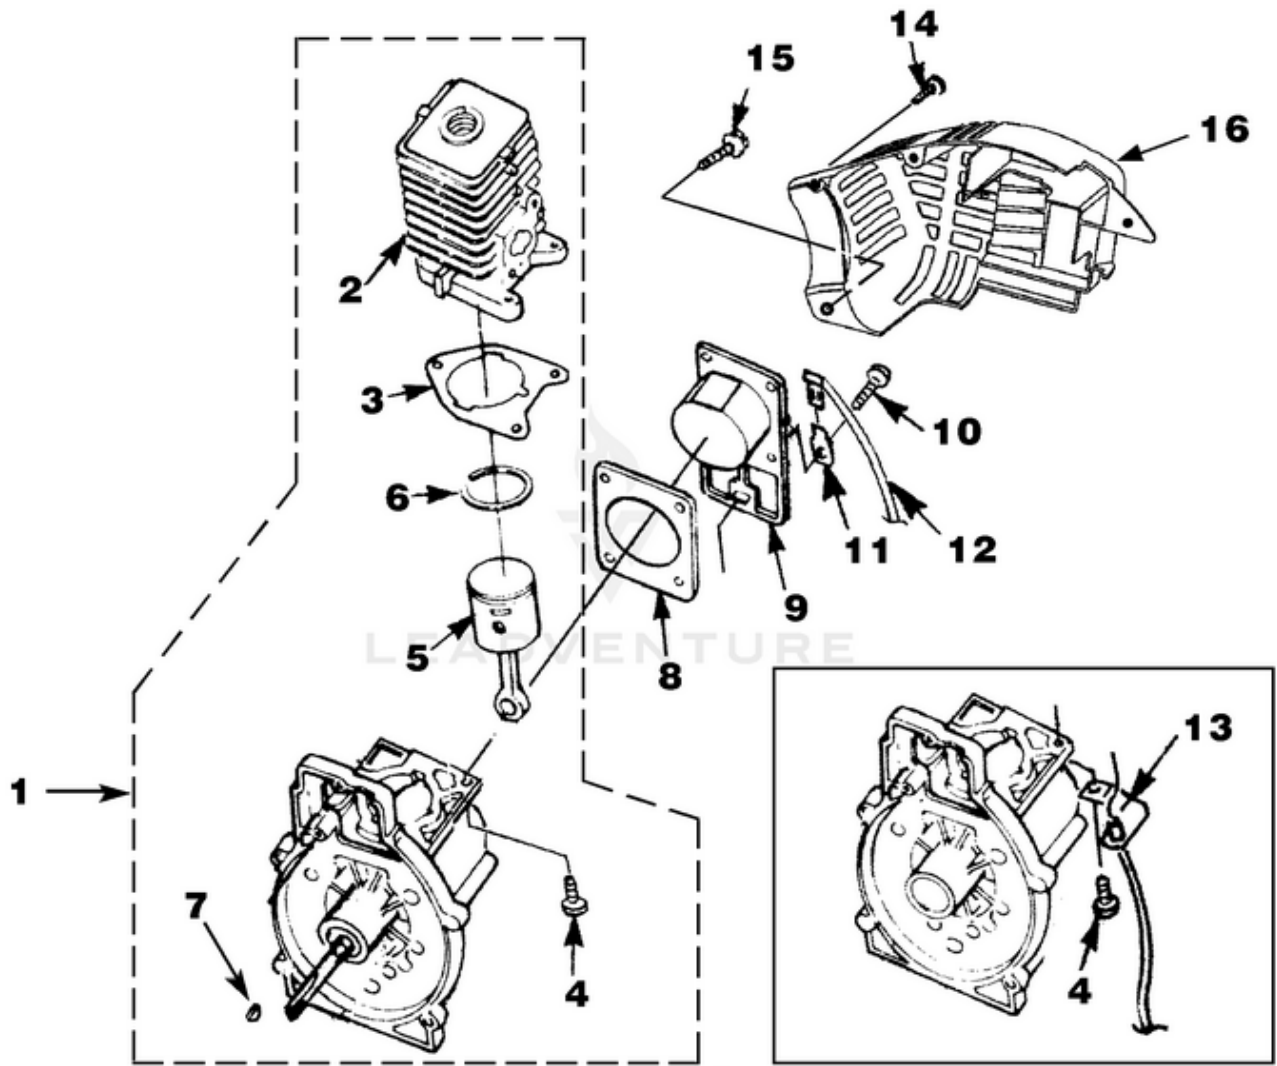

BP250i Blower UT-08045-A 08045-A-UT BP250i Blower UT-08045-A BP250i Blower - Back Pack, Tube
Kit & Handle

Rendered by LeadVenture, Inc.

Ref #	Part #	Description	Qty
1	UP03829	HARNESS-Shoulder	2
4	UP04405	FRAME-Blower	1
2	UP06884	PAD-Foam	1
3	UP03830	CLIP-Push	6
5	UP03826	VIBRATION ISOLATOR	2
6	UP06885	VIBRATION ISOLATOR KIT	1
7	UP03861	VOLUTE HOUSING KIT	1
8	UP06720	BLOWER VAC GRILLE KIT	1
9	UP03894	SCREW-Thread Form. (#6 X 3/8")	6
10	UP06613	ACCESS DOOR KIT	1
11	UP03888	SCREW-Thread Rolling (#10 X 5/8")	1
12	UP03893	SCREW-Thread Form. (#8 X 1/2")	1
13	UP03884	NUT-Hex (3/8-24)	1
14	UP03835	WASHER-Bellville (3/8")	1
15	UP03836	WASHER-Flat	2
16	UP06826	BLOWER FAN KIT	1

Rendered by LeadVenture, Inc.

Ref #	Part #	Description	Qty
1	UP03121	SHORT BLOCK W/ Rotor (30cc)	1
2	UP07146	30 CC CYLINDER KIT	1
3	UP03857	GASKET-Cylinder	1
4	UP04345	SCREW, SEMS (12-24 x 3/4)	3
5	UP03366	30 CC PISTON & ROD	1
6	UP03837	RING-Piston	2
7	UP03874	KEY-Woodruff	1
	UP03817	GASKET-Muffler	1
1	UP03123	SHORT BLOCK W/ Rotor (25cc)	1
2	UP04136	25 CC CYLINDER KIT	1
3	UP03857	GASKET-Cylinder	1
4	UP04345	SCREW, SEMS (12-24 x 3/4)	3
5	UP00768	25 CC PISTON & ROD	1
6	UP03838	RING-Piston	1
7	UP03874	KEY-Woodruff	1
	UP03817	GASKET-Muffler	1
8	UP04335	GASKET-Crankcase	1
9	UP04336	CRANKCASE COVER-Stamped Steel	1
10	UP04295	SCREW, SEMS (10-24 x .56)	4
9	UP03914	CRANKCASE COVER-Aluminum	1
10	UP04277	SCREW, SEMS (10-24 x .810)	4
11	UP03834	TAB-Male	1
12	UP04302	CABLE-Throttle w/ Ignition Leads	1
13	UP04296	CABLE BRACKET	1
14	UP03893	SCREW-Thread Form. (#8 X 1/2")	3
15	UP03900	SCREW-Thread Form. (#10 X 3/4")	6
16	UP06522	SHROUD	1
	UP06779	SHROUD-Flocked	1