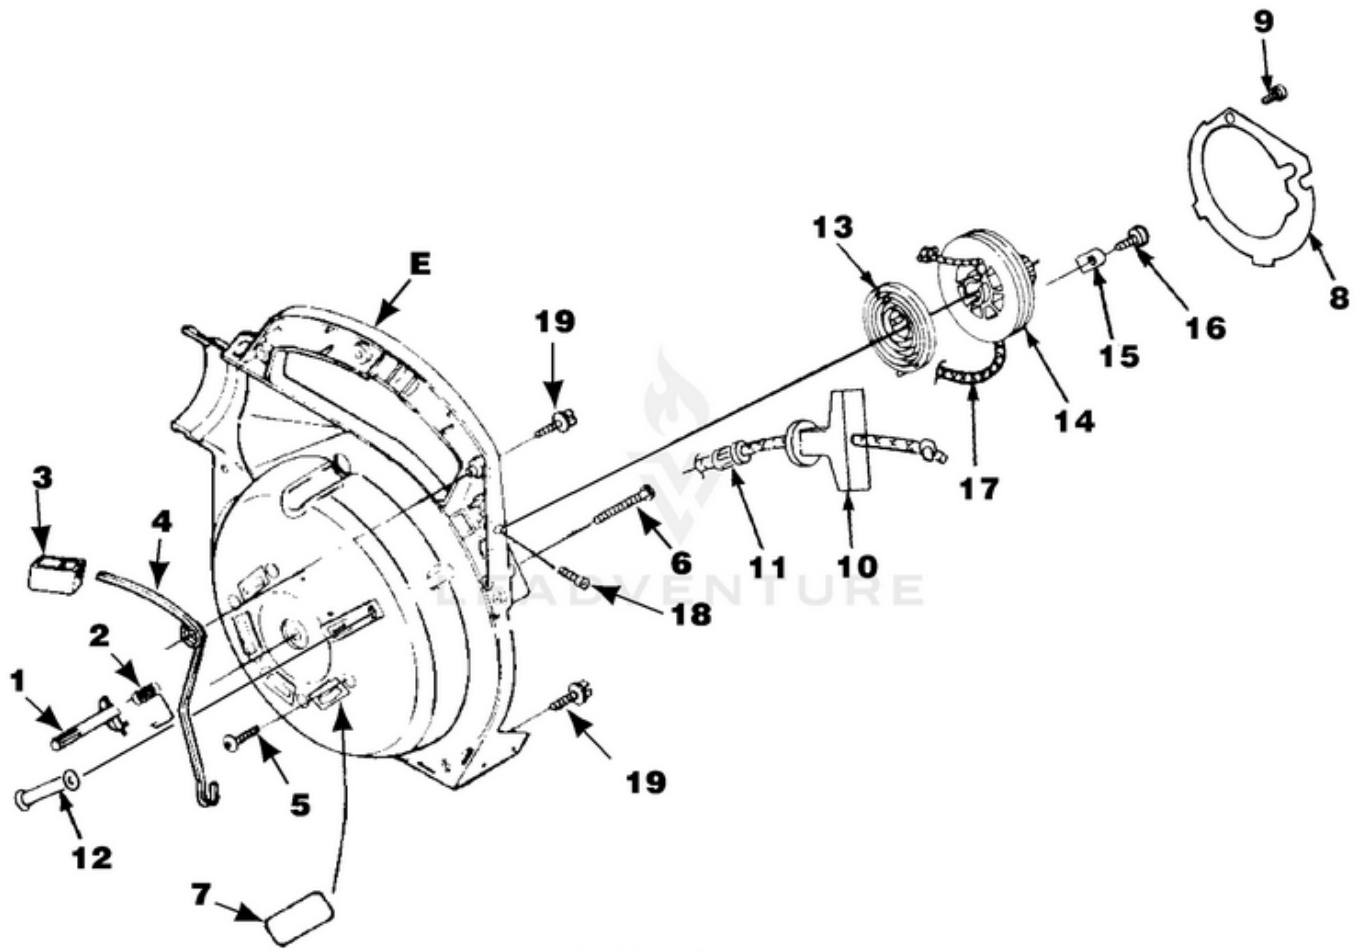

BP250i Blower UT-08045-A 08045-A-UT BP250i Blower UT-08045-A BP250i Blower - Starter

Rendered by LeadVenture, Inc.

Ref #	Part #	Description	Qty
1	UP03800	LATCH-Throttle	1
2	UP03811	SPRING-Throttle Latch	1
3	UP03798	TRIGGER-Throttle	1
4	UP03803	LEVER-Throttle	1
5	UP03406	SCREW-Thread Form. (10-24 X 3/4")	4
6	UP03869	SCREW-Thread Form. (#10 X 1 5/8")	1
E	UP06792	VOLUTE HOUSING & STARTER	1
7	UP03822	KIT-Sealing	1
8	UP04279	PLATE-Rotor	1
9	UP03894	SCREW-Thread Form. (#6 X 1 3/8")	1
10	UP04276	GRIP-Starter	1
11	UP03910	BUSHING-Starter	1
12	UP03809	BUSHING-Starter Rope	1
13	UP03917	SPRING & CONTAINER	1
14	UP04349	PULLEY-Starter	1
15	UP03919	BRACKET-Retaining	2
16	UP03897	SCREW-Thread Form. (#10 X 1/2")	2
17	UP03911	ROPE-Starter	1
18	UP03887	SCREW-Phil. Hd. (8-32 X 5/8")	1
19	UP03900	SCREW-Thread Form. (10-24 X 3/4")	6