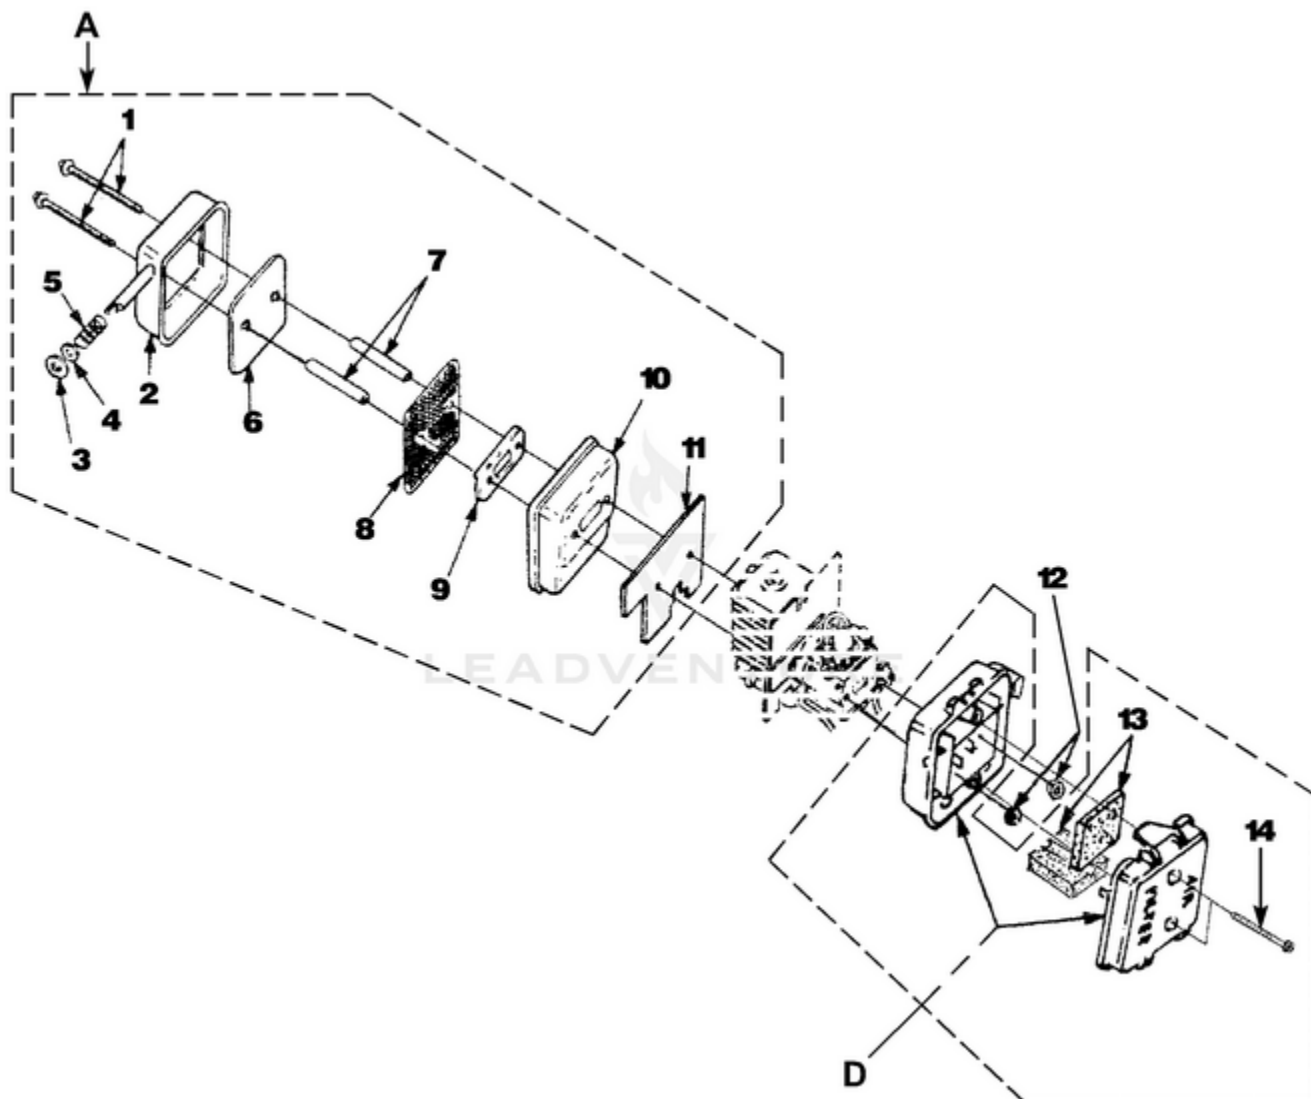

BP250 Back Pack Blower UT-08017-F 08017-F-UT BP250 Back Pack Blower UT-08017-F BP250 Back Pack Blower - Muffler And Air Cleaner

Rendered by LeadVenture, Inc.

Ref #	Part #	Description	Qty
A	UP04486	MUFFLER-Complete	1
1	UP03902	SCREW-Sems Hex Hd. (10-24 x 2 1/2")	2
2	UP03810	MUFFLER COVER	1
3	UP03813	WASHER-Insulating	1
4	UP03901	WASHER-Flat	1
5	UP03814	SPRING-Compression	1
6	UP04289	DEFLECTOR-Muffler	1
7	UP03860	SPACER-Muffler	1
8	UP03815	SCREEN-Spark Arrestor	1
9	UP03918	PLATE-Reinforcing	1
10	UP04305	BODY-Muffler	1
11	UP03817	GASKET-Muffler	1
12	UP03885	NUT-Hex (10-24)	2
D	UP00011	AIR FILTER KIT	1
13	UP00012	AIR FILTER	1
14	UP03890	SCREW-Thd. Form. (#8-16 x 3/4")	2