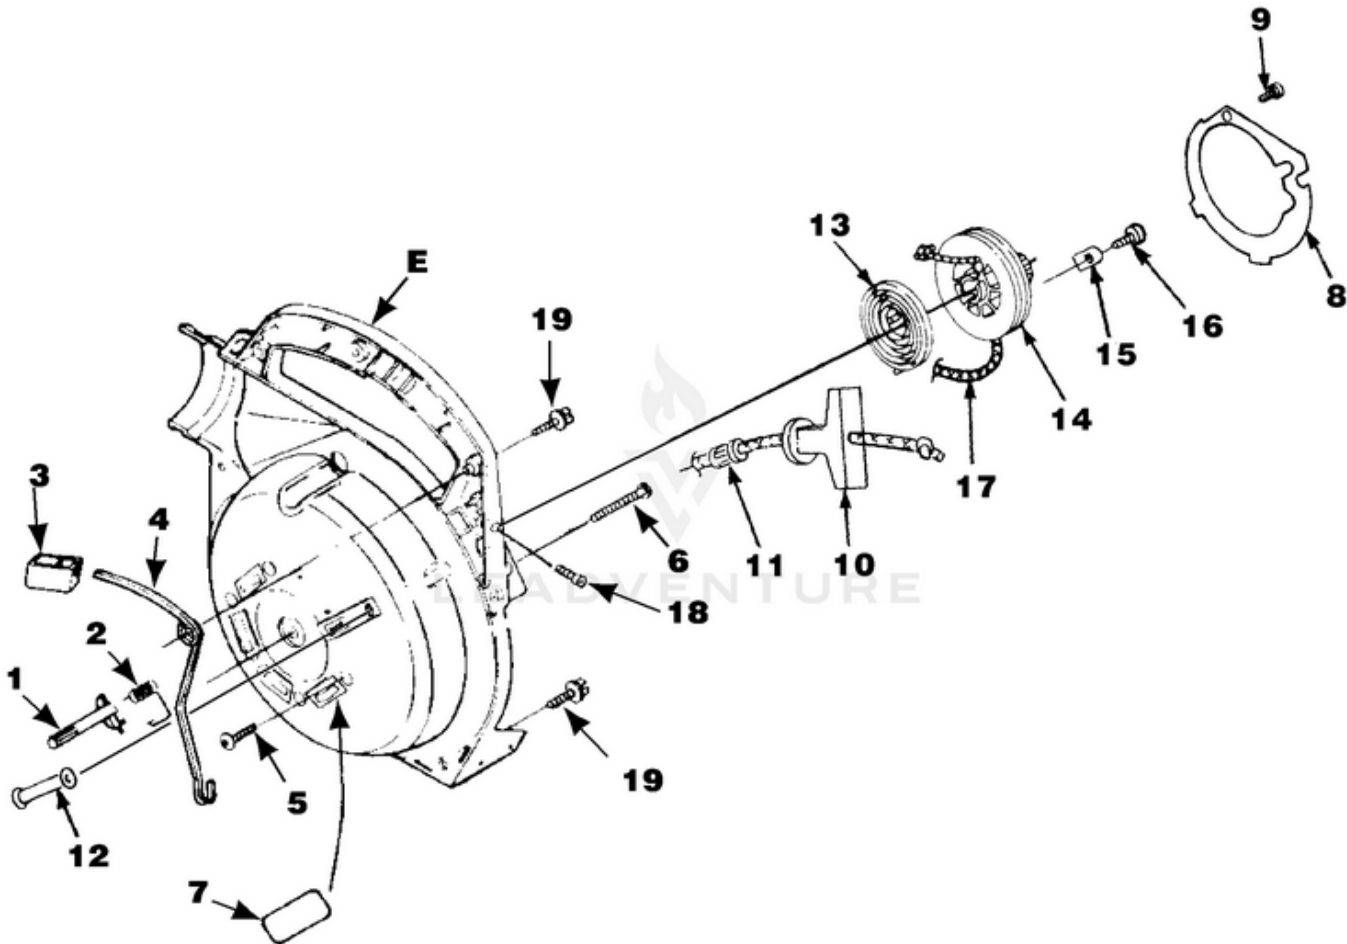

BP250 Back Pack Blower UT-08017-F 08017-F-UT BP250 Back Pack Blower UT-08017-F BP250 Back Pack Blower
- Starter

Rendered by LeadVenture, Inc.

Ref #	Part #	Description	Qty
1	UP03800	LATCH-Throttle	1
2	UP03811	SPRING-Throttle Latch	1
3	UP03798	TRIGGER-Throttle	1
4	UP03803	LEVER-Throttle	1
5	UP03406	SCREW-Thread Form. (10-24 X 3/4")	4
6	UP03869	SCREW-Thread Form. (#10 X 1 5/8")	1
E	UP06792	VOLUTE HOUSING & STARTER	1
7	UP03822	KIT-Sealing	1
8	UP04279	PLATE-Rotor	1
9	UP03894	SCREW-Thread Form. (#6 X 1 3/8")	1
10	UP04276	GRIP-Starter	1
11	UP03910	BUSHING-Starter	1
12	UP03809	BUSHING-Starter Rope	1
13	UP03917	SPRING & CONTAINER	1
14	UP04349	PULLEY-Starter	1
15	UP03919	BRACKET-Retaining	2
16	UP03897	SCREW-Thread Form. (#10 X 1/2")	2
17	UP03911	ROPE-Starter	1
18	UP03887	SCREW-Phil. Hd. (8-32 X 5/8")	1
19	UP03900	SCREW-Thread Form. (10-24 X 3/4")	6