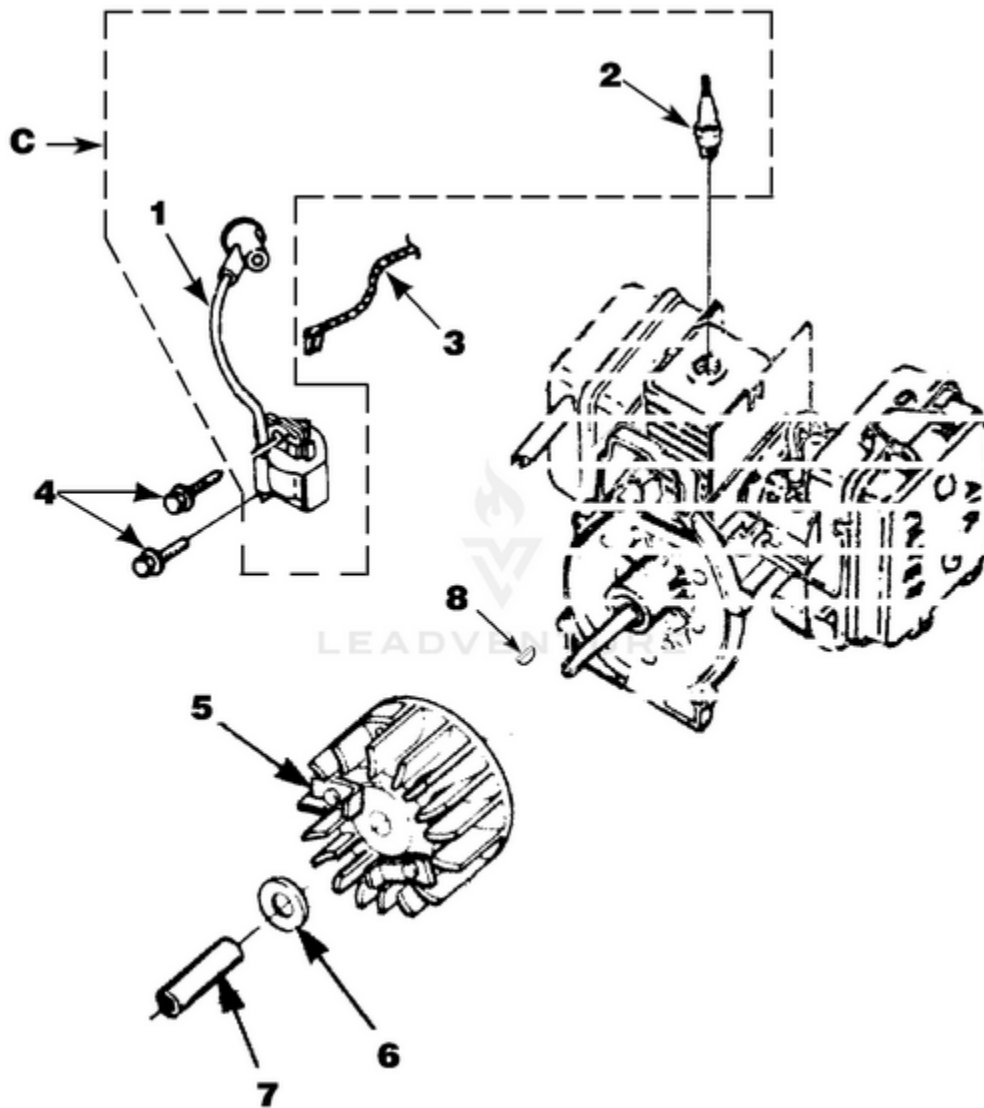

BP250 Back Pack Blower UT-08017-F 08017-F-UT BP250 Back Pack Blower UT-08017-F BP250 Back
Pack Blower - Ignition With Rotor

Rendered by LeadVenture, Inc.

Ref #	Part #	Description	Qty
C	UP03858	IGNITION KIT w/ Module	1
1	UP03868	TERMINAL-Hi-Tension	1
2	UP03883	SPARK PLUG (RDJ-7Y)	1
3	A03924	LEAD-Electrical	1
4	UP03896	SCREW-Thread Form. (8-32 x 1")	2
5	UP03009	ROTOR & STARTER PAWLS	1
6	UP03906	WASHER-Flat	1
7	UP03854	SPACER-Fan	1
8	UP03874	KEY-Woodruff	1