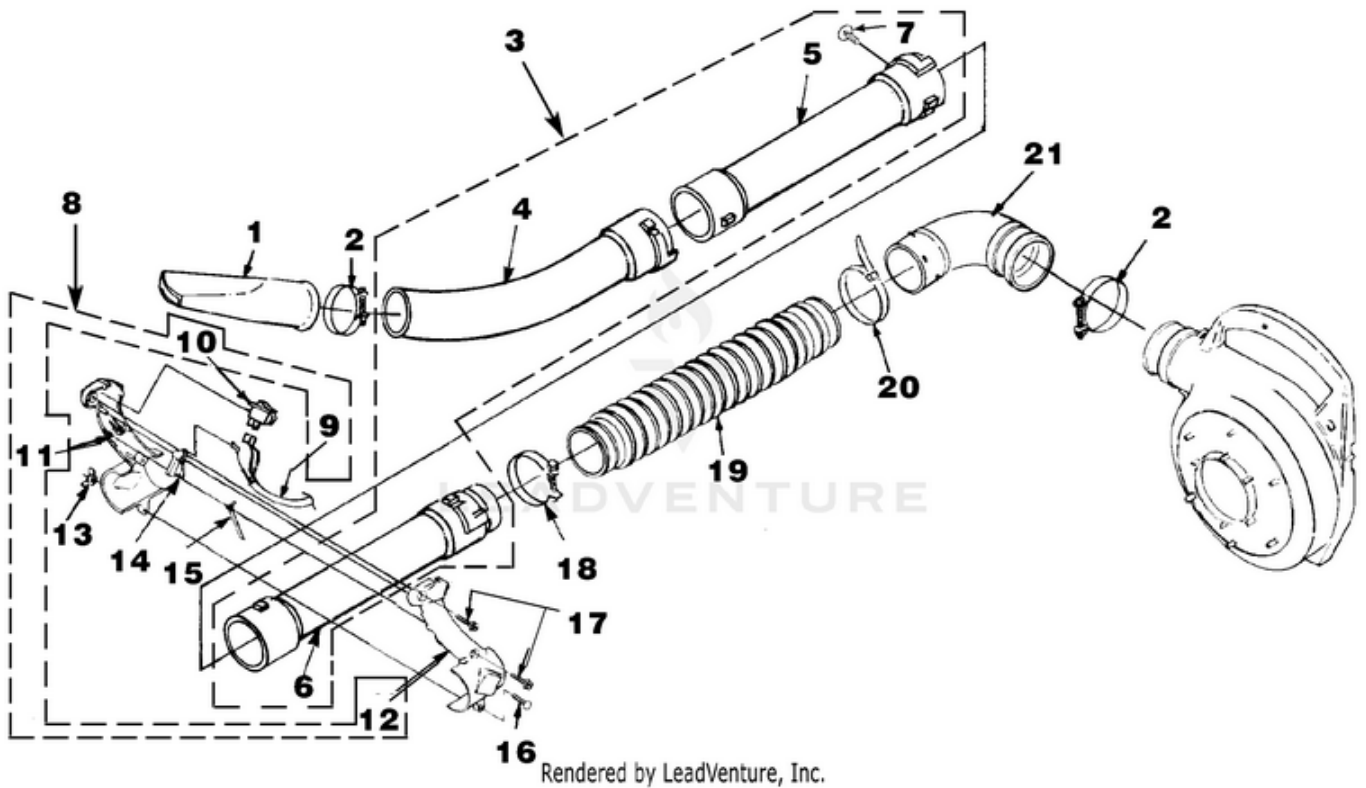

BP250 Back Pack Blower UT-08017-F 08017-F-UT BP250 Back Pack Blower UT-08017-F BP250 Back Pack Blower - Tubes

Rendered by LeadVenture, Inc.

Ref #	Part #	Description	Qty
1	UP05582	NOZZLE-Sweeper	1
2	UP03821	CLAMP	2
3	UP05582	BLOWER TUBE KIT	1
4	UP00876	TUBE-Elbow	1
5	UP00875	TUBE-Straight	1
6	UP00874	TUBE-Upper	1
7	UP04299	CLIP-Push	4
8	UP03794	HANDLE & SWITCH KIT	1
9	UP04302	ELECTRICAL LEAD w/Terminal	1
10	UP03833	SWITCH	1
11	UP04300	HANDLE-Control (Right)	1
12	UP04301	HANDLE-Control (Left)	1
13	UP03886	NUT - Wing (10-24)	1
14	UP04346	TRIGGER	1
15	UP03908	LATCH-Trigger	1
16	UP03892	BOLT-Rib Neck, Rnd. Hd. (10-24 X 7/8")	1
17	UP03900	SCREW-Thread Form. (10-14 X 3/4")	2
18	UP03819	CLAMP (#87)	1
19	UP03827	BELLOWS-Plastic	1
20	UP04568	CABLE-Tie	1
21	UP04297	ELBOW-Curved	1