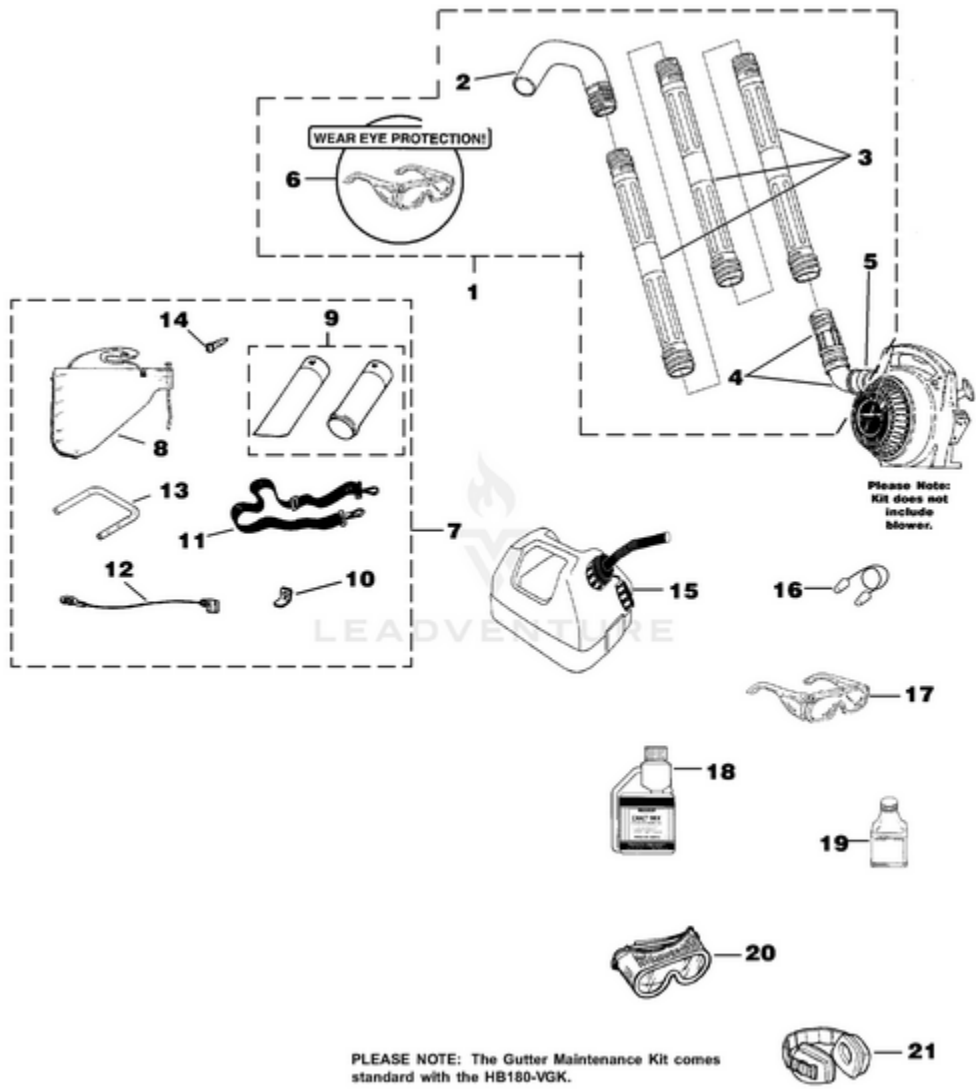

BP250 Back Pack Blower UT-08017-F 08017-F-UT BP250 Back Pack Blower UT-08017-F BP250 Back Pack Blower - Tubes - Accessories

Ref #	Part #	Description	Qty
1	A02514D	GUTTER MAINTENANCE KIT	1
2	UP06830	FULL ELBOW	1
3	UP05618	STRAIGHT TUBE	3
4	UP06836	UPPER ELBOW & SWIVEL ADAPTER	1
5	UP03821	CLAMP w/Fasteners	1
6	UP06835	SAFETY GLASSES-Clear	1
7	UP04152	VACUUM KIT	1
8	UP04548	LEAF BAG	1
9	UP06705	VACUUM TUBE KIT w/ Decal	1
10	UP03834	TAB-Male	1
11	UP06723	HARNESS-Shoulder	1
12	UP03823	LEAD-Ground	1
13	UP03816	HANDLE	1
14	UP03889	SCREW	1
15	A02976A	GAS CAN 1 1/4 Gallon	
16	UP06839	EAR PLUGS	
17	UP06835	SAFETY GLASSES-Clear	
18	01231D	EXACT MIX(TM) Oil - 1 pint (50:1)	
19	08581	EXACT MIX(TM) Oil - 2.6 oz. (50:1)	
20	UP06778	GOGGLES	
21	UP07694	EAR PROTECTORS