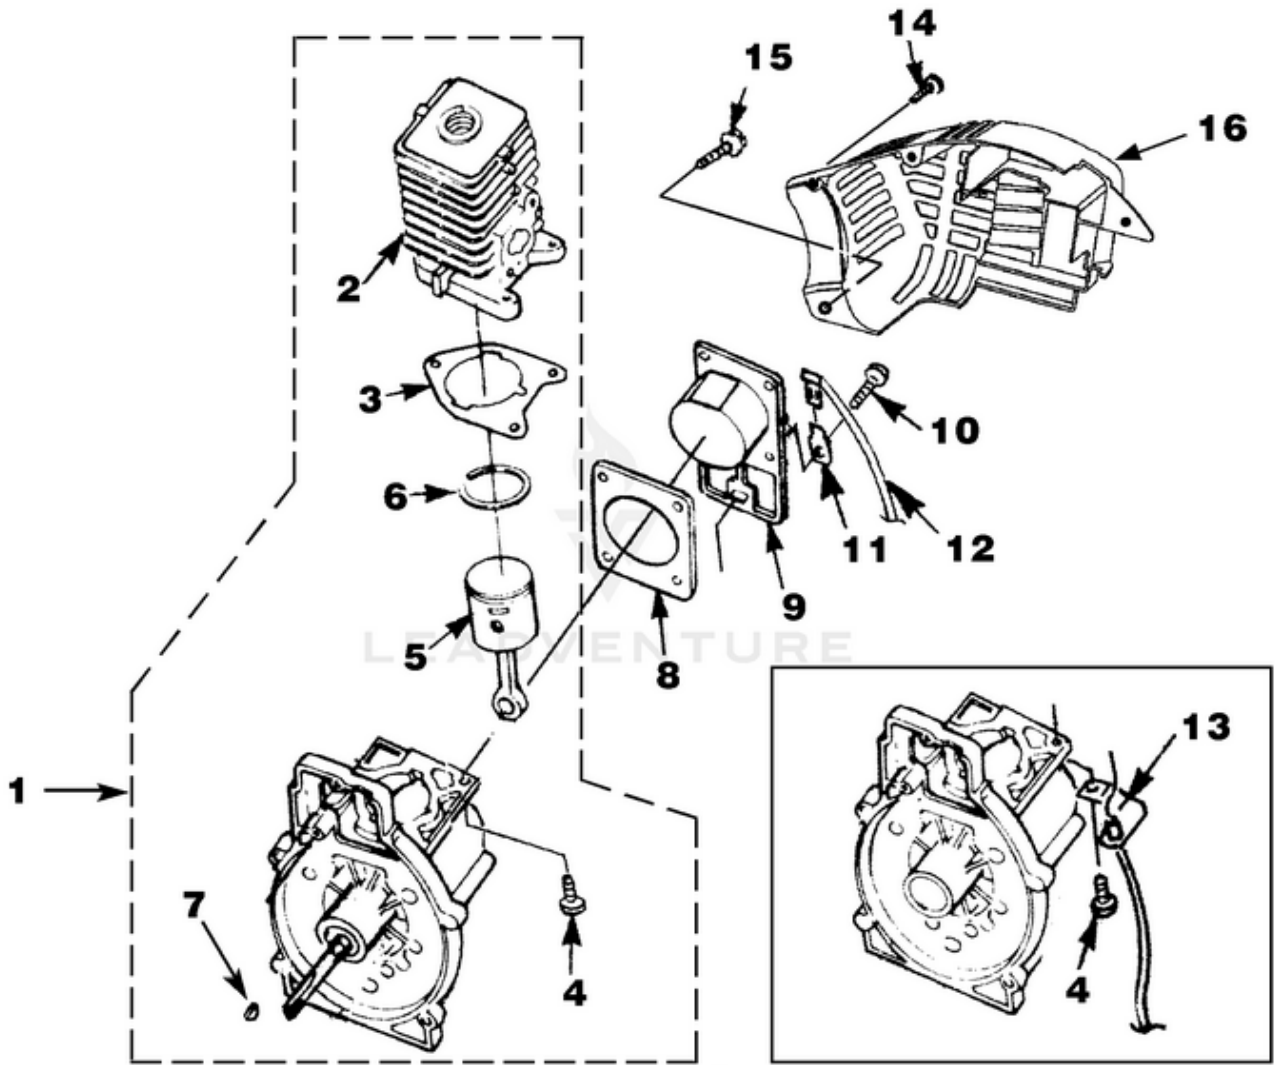

BP250 Back Pack Blower UT-08017-F 08017-F-UT BP250 Back Pack Blower UT-08017-F BP250 Back Pack Blower - Back Pack, Tube Kit & Handle

Rendered by LeadVenture, Inc.

Ref #	Part #	Description	Qty
1	UP03829	HARNESS-Shoulder	2
4	UP04405	FRAME-Blower	1
2	UP06884	PAD-Foam	1
3	UP03830	CLIP-Push	6
5	UP03826	VIBRATION ISOLATOR	2
6	UP06885	VIBRATION ISOLATOR KIT	1
7	UP03861	VOLUTE HOUSING KIT	1
8	UP06720	BLOWER VAC GRILLE KIT	1
9	UP03894	SCREW-Thread Form. (#6 X 3/8")	6
10	UP06613	ACCESS DOOR KIT	1
11	UP03888	SCREW-Thread Rolling (#10 X 5/8")	1
12	UP03893	SCREW-Thread Form. (#8 X 1/2")	1
13	UP03884	NUT-Hex (3/8-24)	1
14	UP03835	WASHER-Bellville (3/8")	1
15	UP03836	WASHER-Flat	2
16	UP06826	BLOWER FAN KIT	1

BP250 Back Pack Blower UT-08017-F 08017-F-UT BP250 Back Pack Blower UT-08017-F BP250 Back Pack Blower - Engine Internal

Rendered by LeadVenture, Inc.

Ref #	Part #	Description	Qty
1	UP03121	SHORT BLOCK W/ Rotor (30cc)	1
2	UP07146	30 CC CYLINDER KIT	1
3	UP03857	GASKET-Cylinder	1
4	UP04345	SCREW, SEMS (12-24 x 3/4)	3
5	UP03366	30 CC PISTON & ROD	1
6	UP03837	RING-Piston	2
7	UP03874	KEY-Woodruff	1
	UP03817	GASKET-Muffler	1
1	UP03123	SHORT BLOCK W/ Rotor (25cc)	1
2	UP04136	25 CC CYLINDER KIT	1
3	UP03857	GASKET-Cylinder	1
4	UP04345	SCREW, SEMS (12-24 x 3/4)	3
5	UP00768	25 CC PISTON & ROD	1
6	UP03838	RING-Piston	1
7	UP03874	KEY-Woodruff	1
	UP03817	GASKET-Muffler	1
8	UP04335	GASKET-Crankcase	1
9	UP04336	CRANKCASE COVER-Stamped Steel	1
10	UP04295	SCREW, SEMS (10-24 x .56)	4
9	UP03914	CRANKCASE COVER-Aluminum	1
10	UP04277	SCREW, SEMS (10-24 x .810)	4
11	UP03834	TAB-Male	1
12	UP04302	CABLE-Throttle w/ Ignition Leads	1
13	UP04296	CABLE BRACKET	1
14	UP03893	SCREW-Thread Form. (#8 X 1/2")	3
15	UP03900	SCREW-Thread Form. (#10 X 3/4")	6
16	UP06522	SHROUD	1
	UP06779	SHROUD-Flocked	1