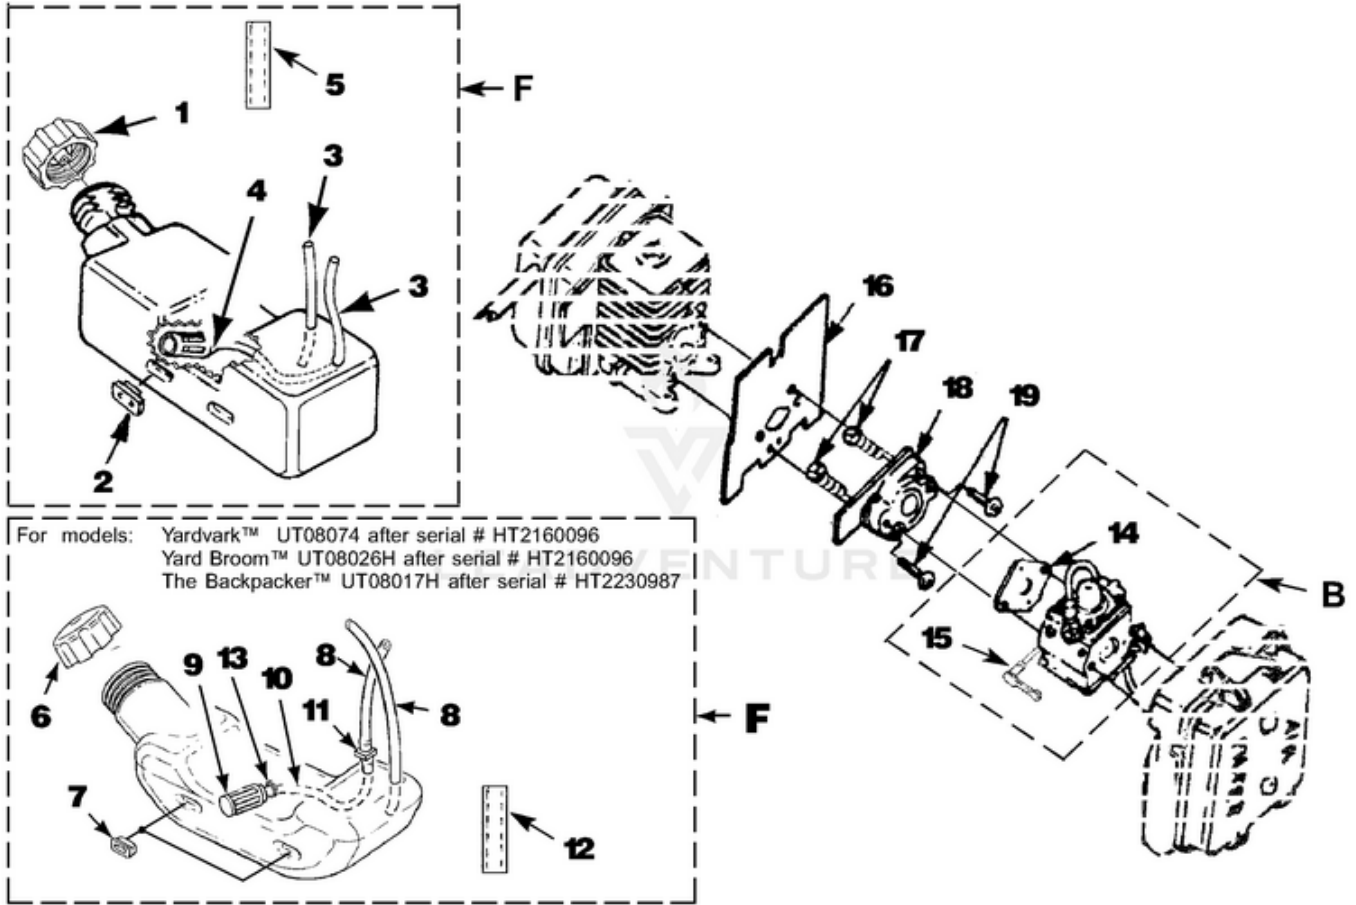

BP250 Back Pack Blower UT-08017-F 08017-F-UT BP250 Back Pack Blower UT-08017-F BP250 Back Pack Blower - Carburetor And Fuel Tank

Rendered by LeadVenture, Inc.

Ref #	Part #	Description	Qty
F	UP00136	FUEL TANK KIT	1
1	UP04111	FUEL CAP (1 3/8" Opening)	1
2	UP03501	BUMPER-Rubber	3
3	7031032	TUBING-Rubber (8")	2
4	UP03871	FUEL FILTER	1
5	4283304	INSULATION-Tubing	1
F	UP00136	FUEL TANK KIT	1
6	UP00106	FUEL CAP (1 5/8" Opening)	1
7	UP03501	BUMPER-Rubber	3
8	UP03825	TUBING-Rubber (8")	2
9	UP03871	FUEL FILTER	1
10	UP03905	TUBING-Rubber (8")	1
11	UP04310	Fitting, Inlet (small for 2.5mm ID fuel line)	1
	UP03831	Fitting, Inlet (large for 3mm ID fuel line)	1
12	UP04339	INSULATION-Tubing	1
13	UP03913	CLAMP	1
B	UP00651	CARBURETOR KIT	1
14	UP03915	GASKET-Carburetor	1
15	UP03943	LEVER-Choke	1
	UP04278	LEVER-Choke	1
B	UP00652	CARBURETOR KIT	1
14	UP03916	(GASKET-Carburetor)	1
15	UP03943	LEVER-Choke	1
	UP04278	LEVER-Choke	1
B	UP00653	CARBURETOR KIT	1
14	UP03915	GASKET-Carburetor	1
15	UP03941	LEVER-Choke	1
16	UP04308	GASKET-Heat Dam	1
17	UP04131	SCREW-Thread Form. (10-24 x 1")	2
18	UP04348	HEAT DAM	1
19	UP04140	SCREW, SEMS (10-24 x 1.110)	2