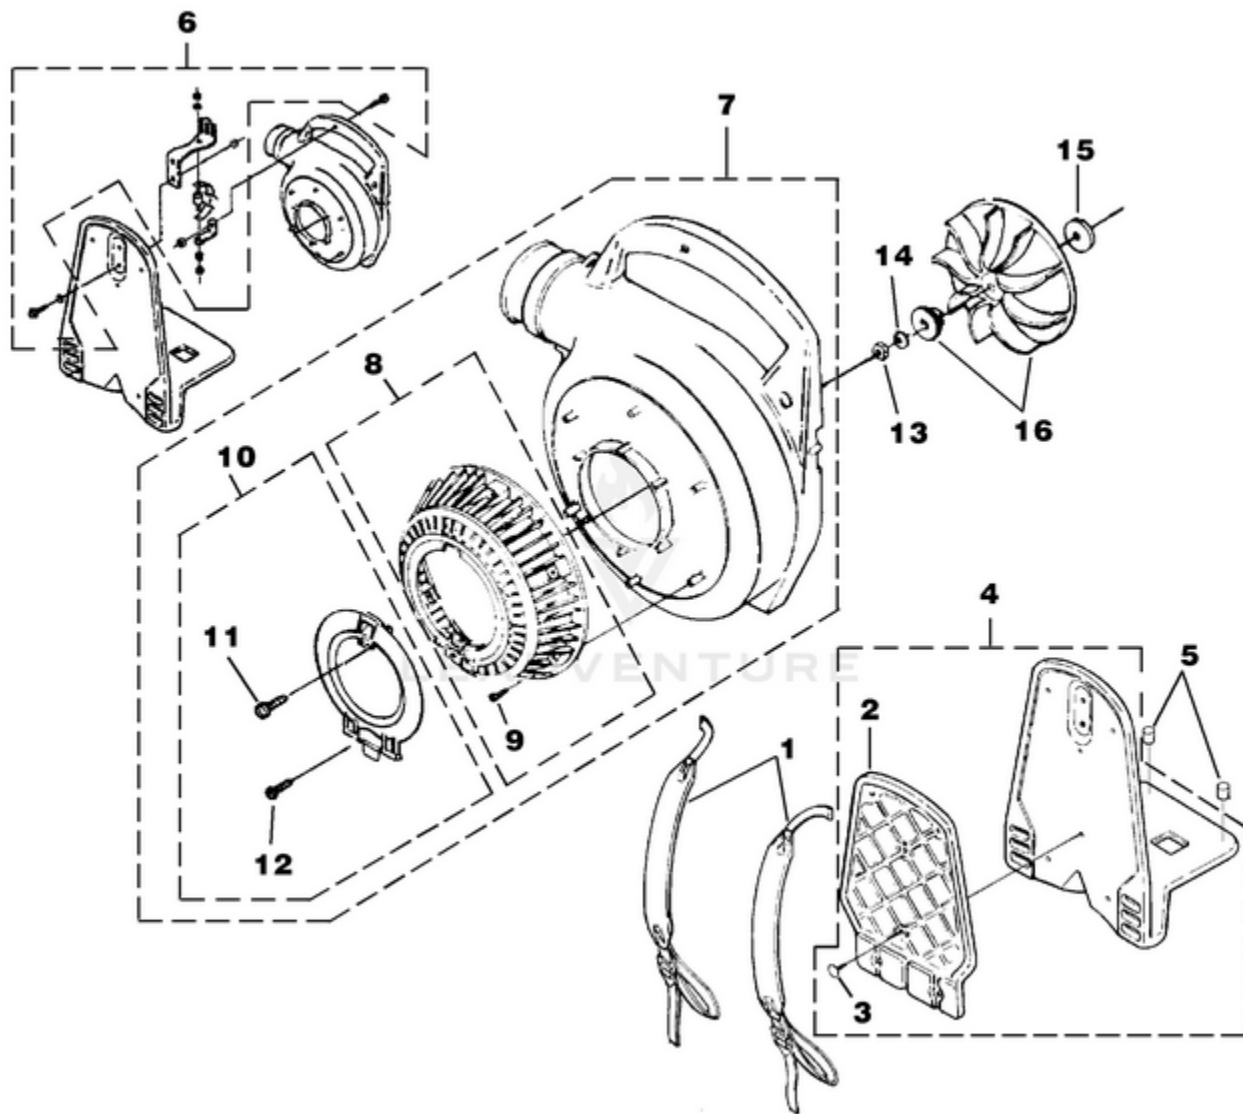

BP250 Back Pack Blower UT-08017-F 08017-F-UT BP250 Back Pack Blower UT-08017-F BP250 Back Pack Blower - Back Pack, Tube Kit & Handle

Rendered by LeadVenture, Inc.

Ref #	Part #	Description	Qty
1	UP03829	HARNESS-Shoulder	2
4	UP04405	FRAME-Blower	1
2	UP06884	PAD-Foam	1
3	UP03830	CLIP-Push	6
5	UP03826	VIBRATION ISOLATOR	2
6	UP06885	VIBRATION ISOLATOR KIT	1
7	UP03861	VOLUTE HOUSING KIT	1
8	UP06720	BLOWER VAC GRILLE KIT	1
9	UP03894	SCREW-Thread Form. (#6 X 3/8")	6
10	UP06613	ACCESS DOOR KIT	1
11	UP03888	SCREW-Thread Rolling (#10 X 5/8")	1
12	UP03893	SCREW-Thread Form. (#8 X 1/2")	1
13	UP03884	NUT-Hex (3/8-24)	1
14	UP03835	WASHER-Bellville (3/8")	1
15	UP03836	WASHER-Flat	2
16	UP06826	BLOWER FAN KIT	1

BP250 Back Pack Blower UT-08017-F 08017-F-UT BP250 Back Pack Blower UT-08017-F BP250 Back Pack Blower - Carburetor And Fuel Tank

Rendered by LeadVenture, Inc.

Ref #	Part #	Description	Qty
F	UP00136	FUEL TANK KIT	1
1	UP04111	FUEL CAP (1 3/8" Opening)	1
2	UP03501	BUMPER-Rubber	3
3	7031032	TUBING-Rubber (8")	2
4	UP03871	FUEL FILTER	1
5	4283304	INSULATION-Tubing	1
F	UP00136	FUEL TANK KIT	1
6	UP00106	FUEL CAP (1 5/8" Opening)	1
7	UP03501	BUMPER-Rubber	3
8	UP03825	TUBING-Rubber (8")	2
9	UP03871	FUEL FILTER	1
10	UP03905	TUBING-Rubber (8")	1
11	UP04310	Fitting, Inlet (small for 2.5mm ID fuel line)	1
	UP03831	Fitting, Inlet (large for 3mm ID fuel line)	1
12	UP04339	INSULATION-Tubing	1
13	UP03913	CLAMP	1
B	UP00651	CARBURETOR KIT	1
14	UP03915	GASKET-Carburetor	1
15	UP03943	LEVER-Choke	1
	UP04278	LEVER-Choke	1
B	UP00652	CARBURETOR KIT	1
14	UP03916	(GASKET-Carburetor)	1
15	UP03943	LEVER-Choke	1
	UP04278	LEVER-Choke	1
B	UP00653	CARBURETOR KIT	1
14	UP03915	GASKET-Carburetor	1
15	UP03941	LEVER-Choke	1
16	UP04308	GASKET-Heat Dam	1
17	UP04131	SCREW-Thread Form. (10-24 x 1")	2
18	UP04348	HEAT DAM	1
19	UP04140	SCREW, SEMS (10-24 x 1.110)	2