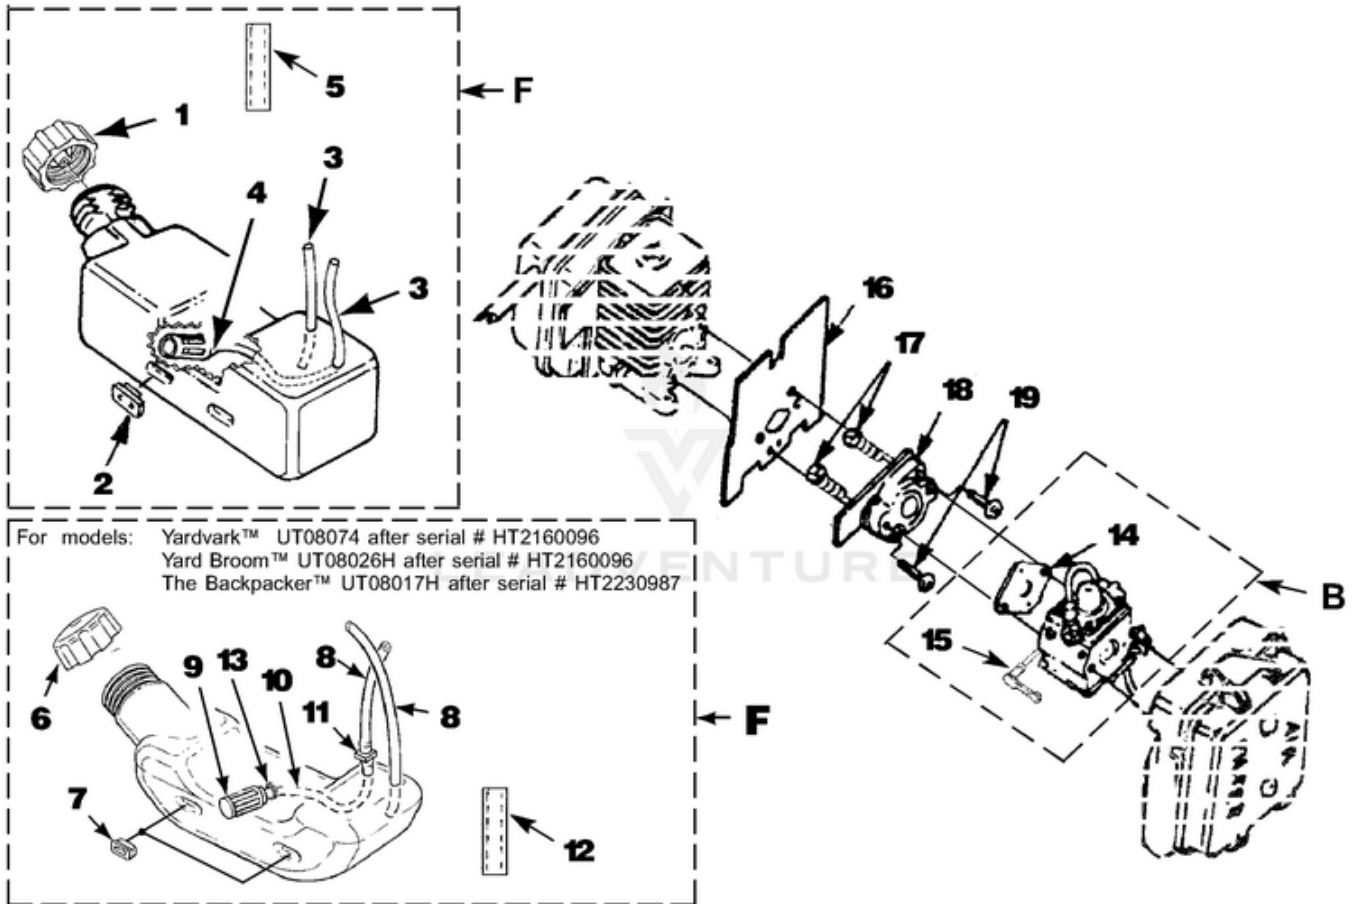

BP250 Back Pack Blower UT-08017-B 08017-B-UT BP250 Back Pack Blower UT-08017-B BP250 Back Pack Blower - Carburetor And Fuel Tank

Rendered by LeadVenture, Inc.

Ref #	Part #	Description	Qty
F	UP00136	FUEL TANK KIT	1
1	UP04111	FUEL CAP (1 3/8" Opening)	1
2	UP03501	BUMPER-Rubber	3
3	7031032	TUBING-Rubber (8")	2
4	UP03871	FUEL FILTER	1
5	4283304	INSULATION-Tubing	1
F	UP00136	FUEL TANK KIT	1
6	UP00106	FUEL CAP (1 5/8" Opening)	1
7	UP03501	BUMPER-Rubber	3
8	UP03825	TUBING-Rubber (8")	2
9	UP03871	FUEL FILTER	1
10	UP03905	TUBING-Rubber (8")	1
11	UP04310	Fitting, Inlet (small for 2.5mm ID fuel line)	1
	UP03831	Fitting, Inlet (large for 3mm ID fuel line)	1
12	UP04339	INSULATION-Tubing	1
13	UP03913	CLAMP	1
B	UP00651	CARBURETOR KIT	1
14	UP03915	GASKET-Carburetor	1
15	UP03943	LEVER-Choke	1
	UP04278	LEVER-Choke	1
B	UP00652	CARBURETOR KIT	1
14	UP03916	(GASKET-Carburetor)	1
15	UP03943	LEVER-Choke	1
	UP04278	LEVER-Choke	1
B	UP00653	CARBURETOR KIT	1
14	UP03915	GASKET-Carburetor	1
15	UP03941	LEVER-Choke	1
16	UP04308	GASKET-Heat Dam	1
17	UP04131	SCREW-Thread Form. (10-24 x 1")	2
18	UP04348	HEAT DAM	1
19	UP04140	SCREW, SEMS (10-24 x 1.110)	2