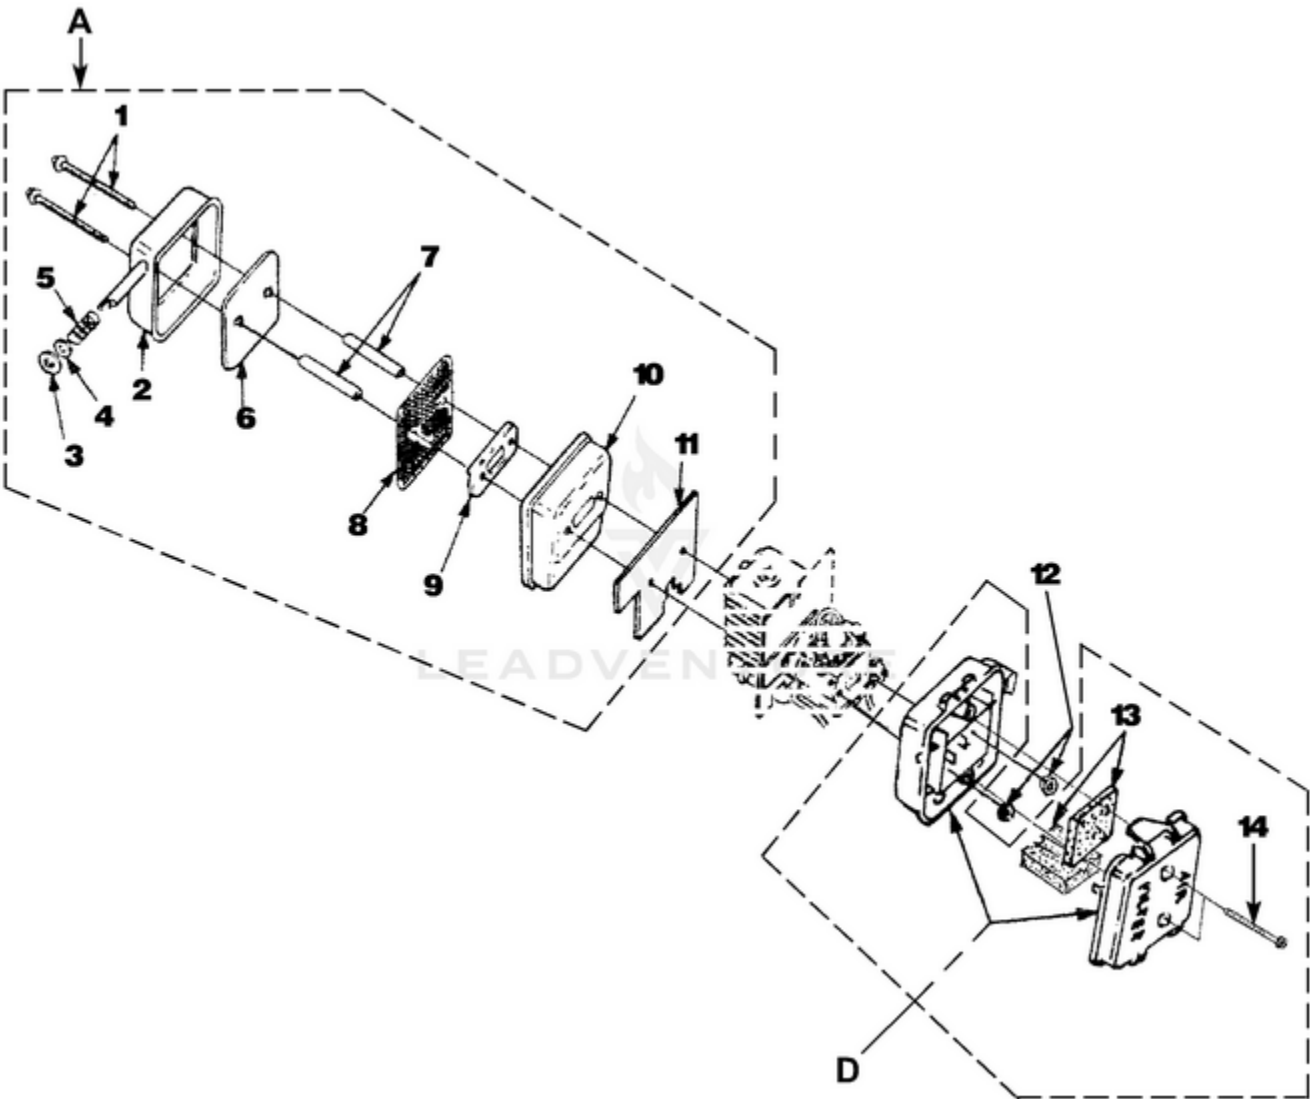

BP250 Back Pack Blower UT-08017-B 08017-B-UT BP250 Back Pack Blower UT-08017-B BP250 Back Pack Blower - Muffler And Air Cleaner

Rendered by LeadVenture, Inc.

Ref #	Part #	Description	Qty
A	UP04486	MUFFLER-Complete	1
1	UP03902	SCREW-Sems Hex Hd. (10-24 x 2 1/2")	2
2	UP03810	MUFFLER COVER	1
3	UP03813	WASHER-Insulating	1
4	UP03901	WASHER-Flat	1
5	UP03814	SPRING-Compression	1
6	UP04289	DEFLECTOR-Muffler	1
7	UP03860	SPACER-Muffler	1
8	UP03815	SCREEN-Spark Arrestor	1
9	UP03918	PLATE-Reinforcing	1
10	UP04305	BODY-Muffler	1
11	UP03817	GASKET-Muffler	1
12	UP03885	NUT-Hex (10-24)	2
D	UP00011	AIR FILTER KIT	1
13	UP00012	AIR FILTER	1
14	UP03890	SCREW-Thd. Form. (#8-16 x 3/4")	2