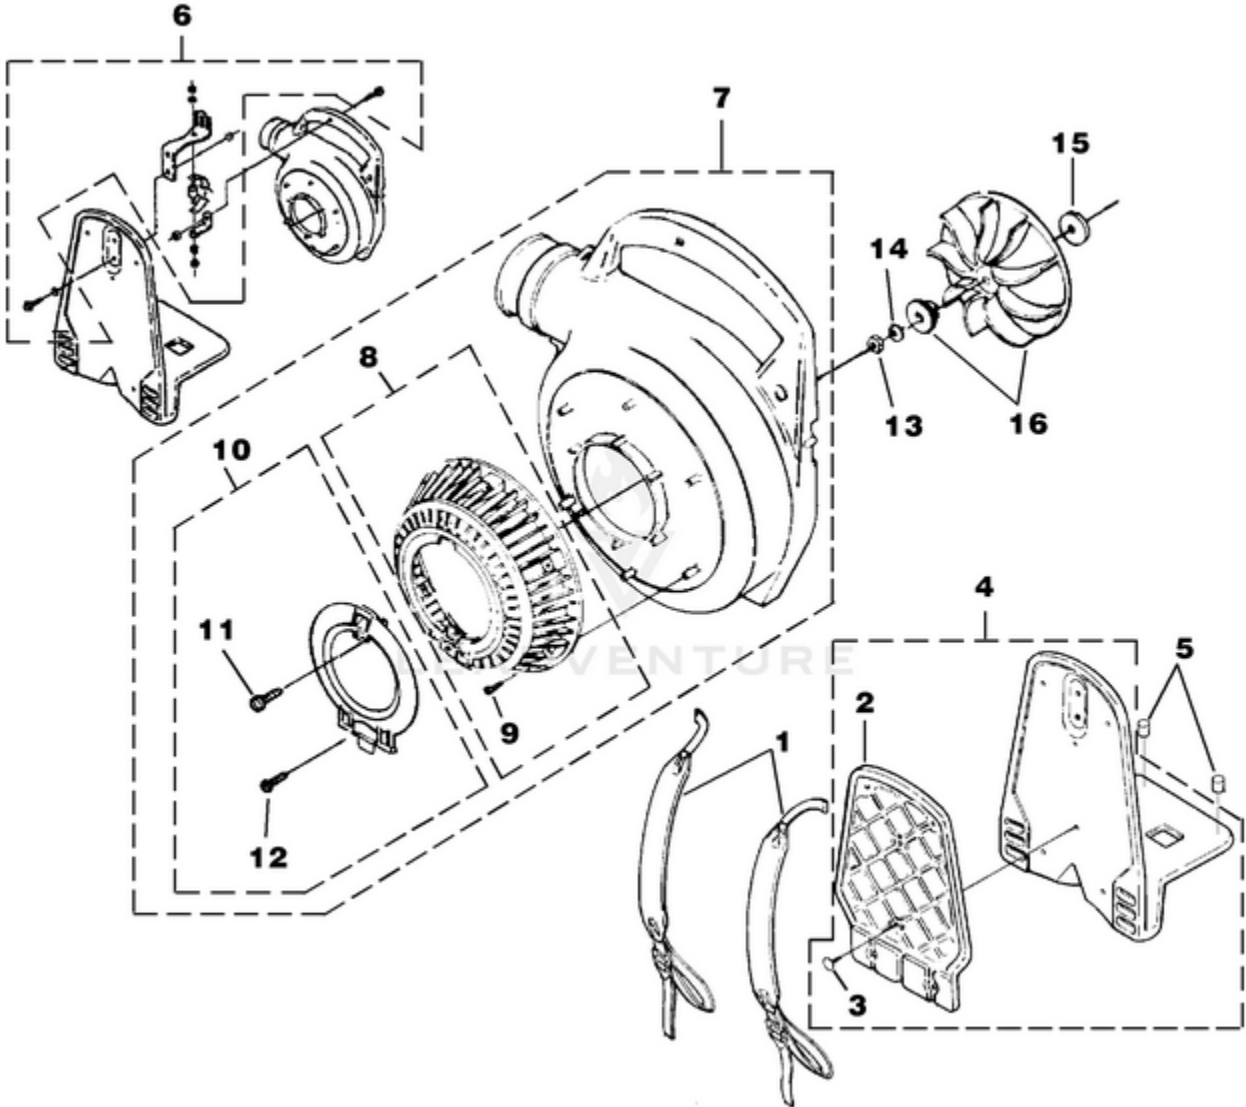

BP250 Back Pack Blower UT-08017-B 08017-B-UT BP250 Back Pack Blower UT-08017-B BP250 Back Pack Blower - Back Pack, Tube Kit & Handle

Rendered by LeadVenture, Inc.

Ref #	Part #	Description	Qty
1	UP03829	HARNESS-Shoulder	2
4	UP04405	FRAME-Blower	1
2	UP06884	PAD-Foam	1
3	UP03830	CLIP-Push	6
5	UP03826	VIBRATION ISOLATOR	2
6	UP06885	VIBRATION ISOLATOR KIT	1
7	UP03861	VOLUTE HOUSING KIT	1
8	UP06720	BLOWER VAC GRILLE KIT	1
9	UP03894	SCREW-Thread Form. (#6 X 3/8")	6
10	UP06613	ACCESS DOOR KIT	1
11	UP03888	SCREW-Thread Rolling (#10 X 5/8")	1
12	UP03893	SCREW-Thread Form. (#8 X 1/2")	1
13	UP03884	NUT-Hex (3/8-24)	1
14	UP03835	WASHER-Bellville (3/8")	1
15	UP03836	WASHER-Flat	2
16	UP06826	BLOWER FAN KIT	1

Ref #	Part #	Description	Qty
42	00380	WASHER- Fan	2
43	00318	FAN- Blower	1
44	82538	SCREW- Taptite (10-24 x 3/4")	4
45	A00814D	HOUSING- Volute (inner) w/decal	1
46	JA416903	SCREW-Hex hd. plastite (10 x 1 5/8")	1
47	00321	SHROUD	1
48	82376	SCREW- Thd. forming (#8 x 1/2")	3
49	00772	DECAL- Choke/Run	1
50	02541	SAFETY STRAP	1
51	81204	NUT- Locking hex	3