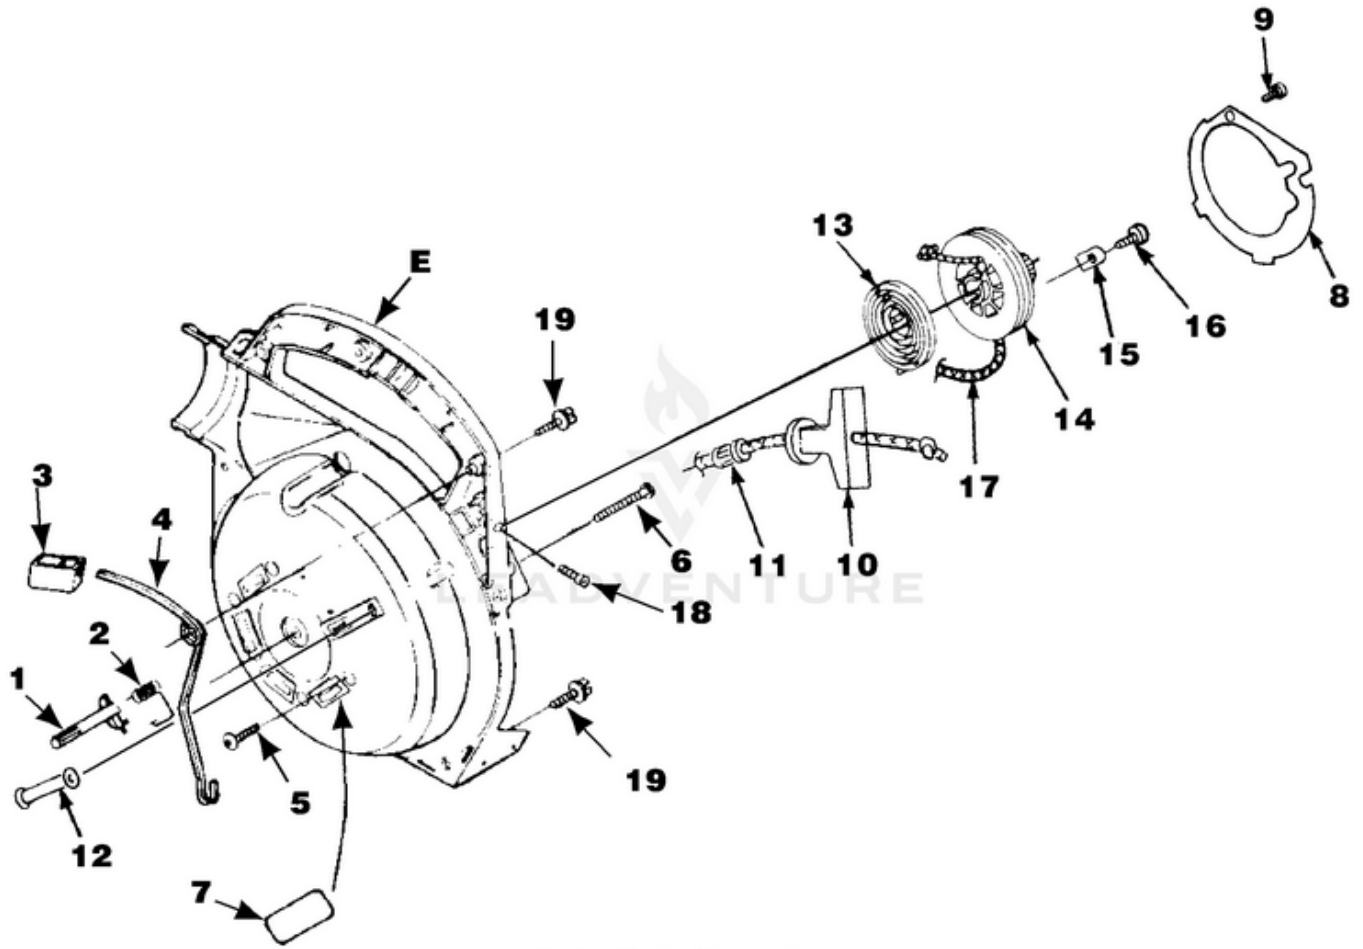

BP250 Back Pack Blower UT-08017-B 08017-B-UT BP250 Back Pack Blower UT-08017-B BP250 Back Pack Blower
- Starter

Rendered by LeadVenture, Inc.

Ref #	Part #	Description	Qty
1	UP03800	LATCH-Throttle	1
2	UP03811	SPRING-Throttle Latch	1
3	UP03798	TRIGGER-Throttle	1
4	UP03803	LEVER-Throttle	1
5	UP03406	SCREW-Thread Form. (10-24 X 3/4")	4
6	UP03869	SCREW-Thread Form. (#10 X 1 5/8")	1
E	UP06792	VOLUTE HOUSING & STARTER	1
7	UP03822	KIT-Sealing	1
8	UP04279	PLATE-Rotor	1
9	UP03894	SCREW-Thread Form. (#6 X 1 3/8")	1
10	UP04276	GRIP-Starter	1
11	UP03910	BUSHING-Starter	1
12	UP03809	BUSHING-Starter Rope	1
13	UP03917	SPRING & CONTAINER	1
14	UP04349	PULLEY-Starter	1
15	UP03919	BRACKET-Retaining	2
16	UP03897	SCREW-Thread Form. (#10 X 1/2")	2
17	UP03911	ROPE-Starter	1
18	UP03887	SCREW-Phil. Hd. (8-32 X 5/8")	1
19	UP03900	SCREW-Thread Form. (10-24 X 3/4")	6