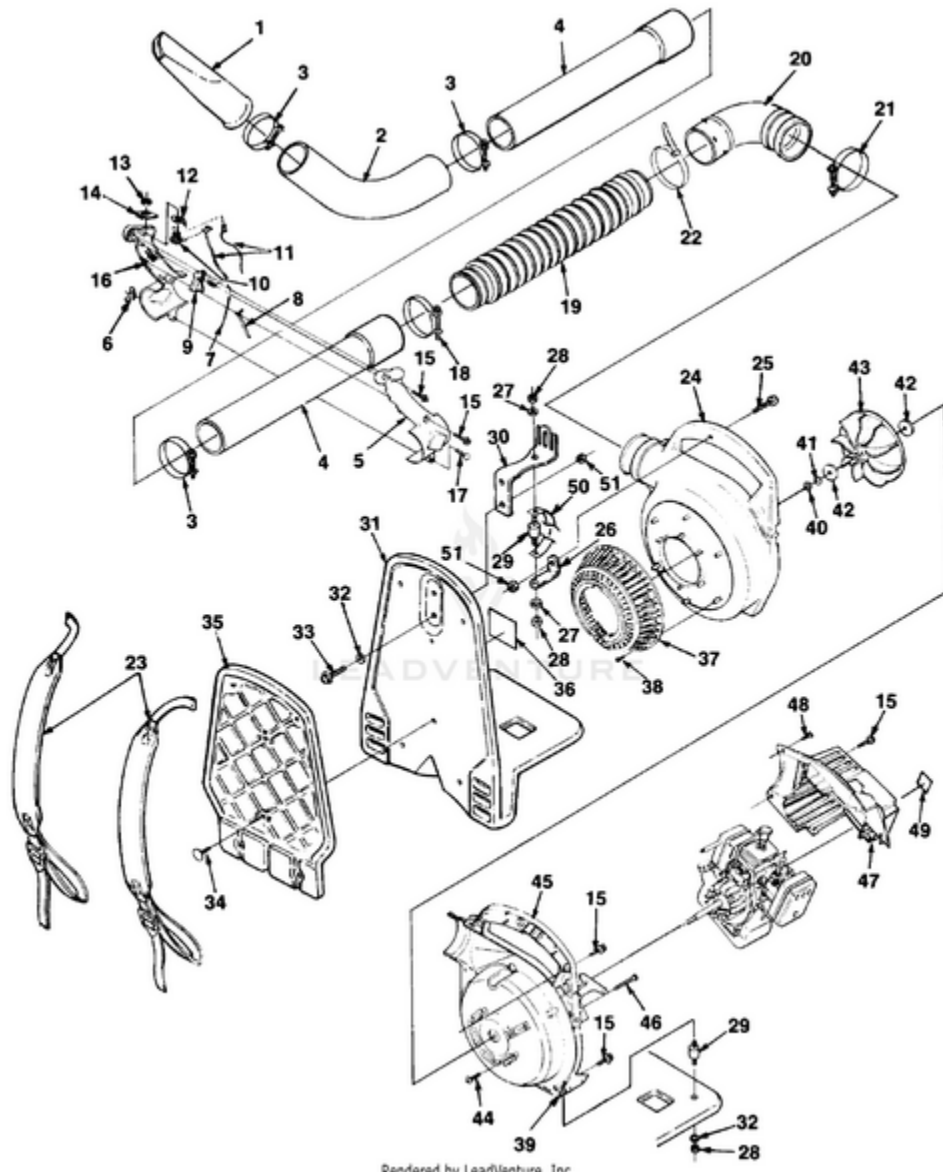

BP250 Back Pack Blower UT-08017-B 08017-B-UT BP250 Back Pack Blower UT-08017-B BP250 Back Pack Blower - Blower

Rendered by LeadVenture, Inc.

Ref #	Part #	Description	Qty
1	96329B	NOZZLE- Sweeper	1
2	01774	TUBE- Curved	1
3	004333	CLAMP	8
4	A01780	TUBING- Straight	2
5	95723A	HANDLE- Control (right)	1
6	81281	NUT- Wing (10-24)	1
7	01775	CABLE- Throttle	1
8	95906A	LATCH- Trigger	1
9	94452A	TRIGGER	1
10	93653	SWITCH- Toggle	1
11	A01777	LEAD & TERMINAL	1
12	95782	WASHER- Grounding	1
13	72084A1	NUT- Toggle Switch	1
14	95231	PLATE- Indicating	1
15	70771	SCREW- Thd. forming plastite (#10 x 3/4")	7
16	95724A	HANDLE- Control (left)	1
17	82375	BOLT- Rib neck (10-24 x 7/8")	1
18	004331	CLAMP	1
19	01772	BELLOWS- Plastic	1
20	01771	ELBOW- Curved	1
21	004335	CLAMP	1
22	JA375487	TIE- Cable	1
23	01776	HARNESS- Shoulder	2
24	003162	HOUSING- Volute (outer)	1
25	82554	SCREW- (1/4-20 x 1 1/4")	1
26	01765	BRACKET- Isolator	1
27	83061	WASHER- Lock	2
28	81267	NUT- Hex (1/4-20)	4
29	01770	ISOLATOR	3
30	01764	BRACKET- Frame	1
31	01763	FRAME	1
32	84006	WASHER- Flat (1/4")	4
33	63407	SCREW- (1/4-20 x 3/4")	2
34	01783	CLIP- Push	6
35	02023	PAD- Foam	1
36	01781	DECAL- Warning	1
37	00320	GRILL	1
38	82528	SCREW- Plastite (#6 x 3/8")	6
39	81280	NUT- Square (1/4-20)	2
40	81117	NUT- Hex (5/16-24)	1
41	70788	WASHER- Belleville (5/16")	1