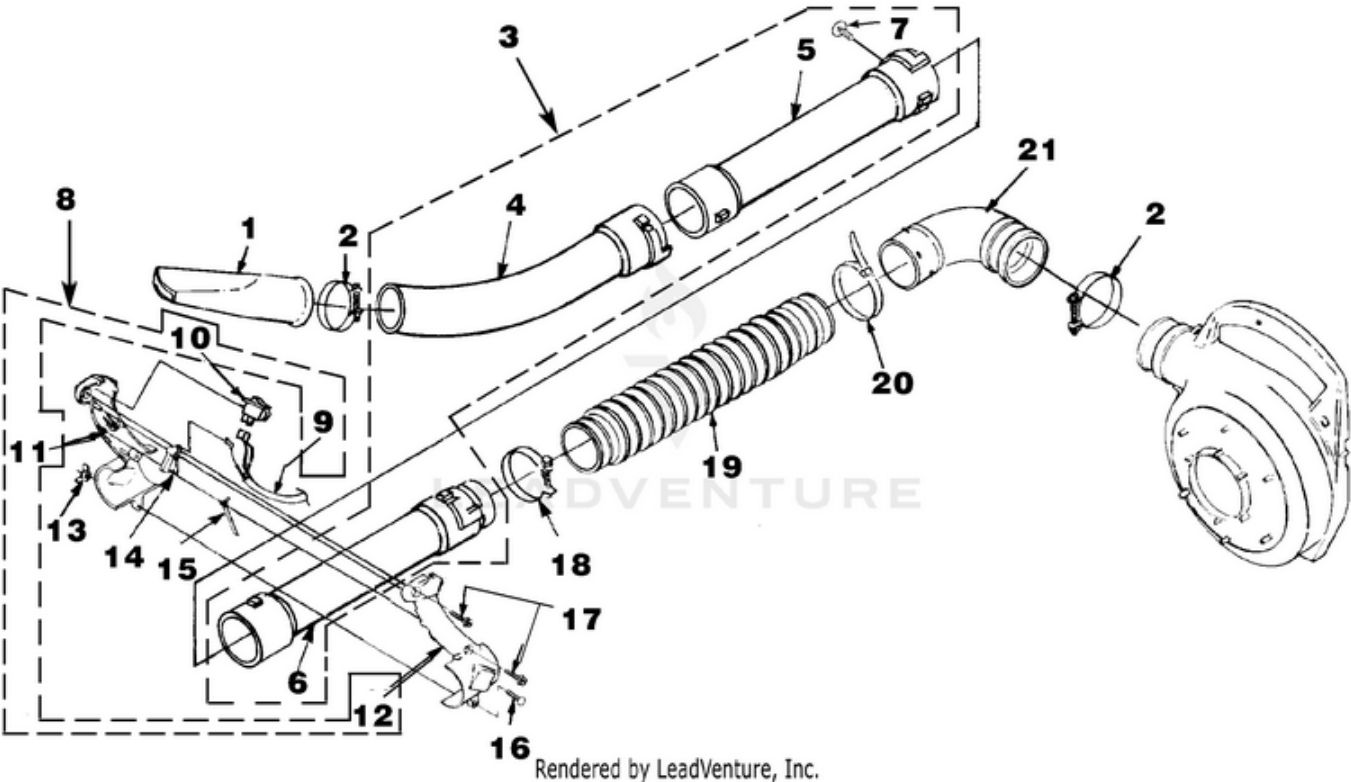

BP250 Back Pack Blower UT-08017-B 08017-B-UT BP250 Back Pack Blower UT-08017-B BP250 Back Pack Blower - Tubes

Ref #	Part #	Description	Qty
1	UP05582	NOZZLE-Sweeper	1
2	UP03821	CLAMP	2
3	UP05582	BLOWER TUBE KIT	1
4	UP00876	TUBE-Elbow	1
5	UP00875	TUBE-Straight	1
6	UP00874	TUBE-Upper	1
7	UP04299	CLIP-Push	4
8	UP03794	HANDLE & SWITCH KIT	1
9	UP04302	ELECTRICAL LEAD w/Terminal	1
10	UP03833	SWITCH	1
11	UP04300	HANDLE-Control (Right)	1
12	UP04301	HANDLE-Control (Left)	1
13	UP03886	NUT - Wing (10-24)	1
14	UP04346	TRIGGER	1
15	UP03908	LATCH-Trigger	1
16	UP03892	BOLT-Rib Neck, Rnd. Hd. (10-24 X 7/8")	1
17	UP03900	SCREW-Thread Form. (10-14 X 3/4")	2
18	UP03819	CLAMP (#87)	1
19	UP03827	BELLOWS-Plastic	1
20	UP04568	CABLE-Tie	1
21	UP04297	ELBOW-Curved	1