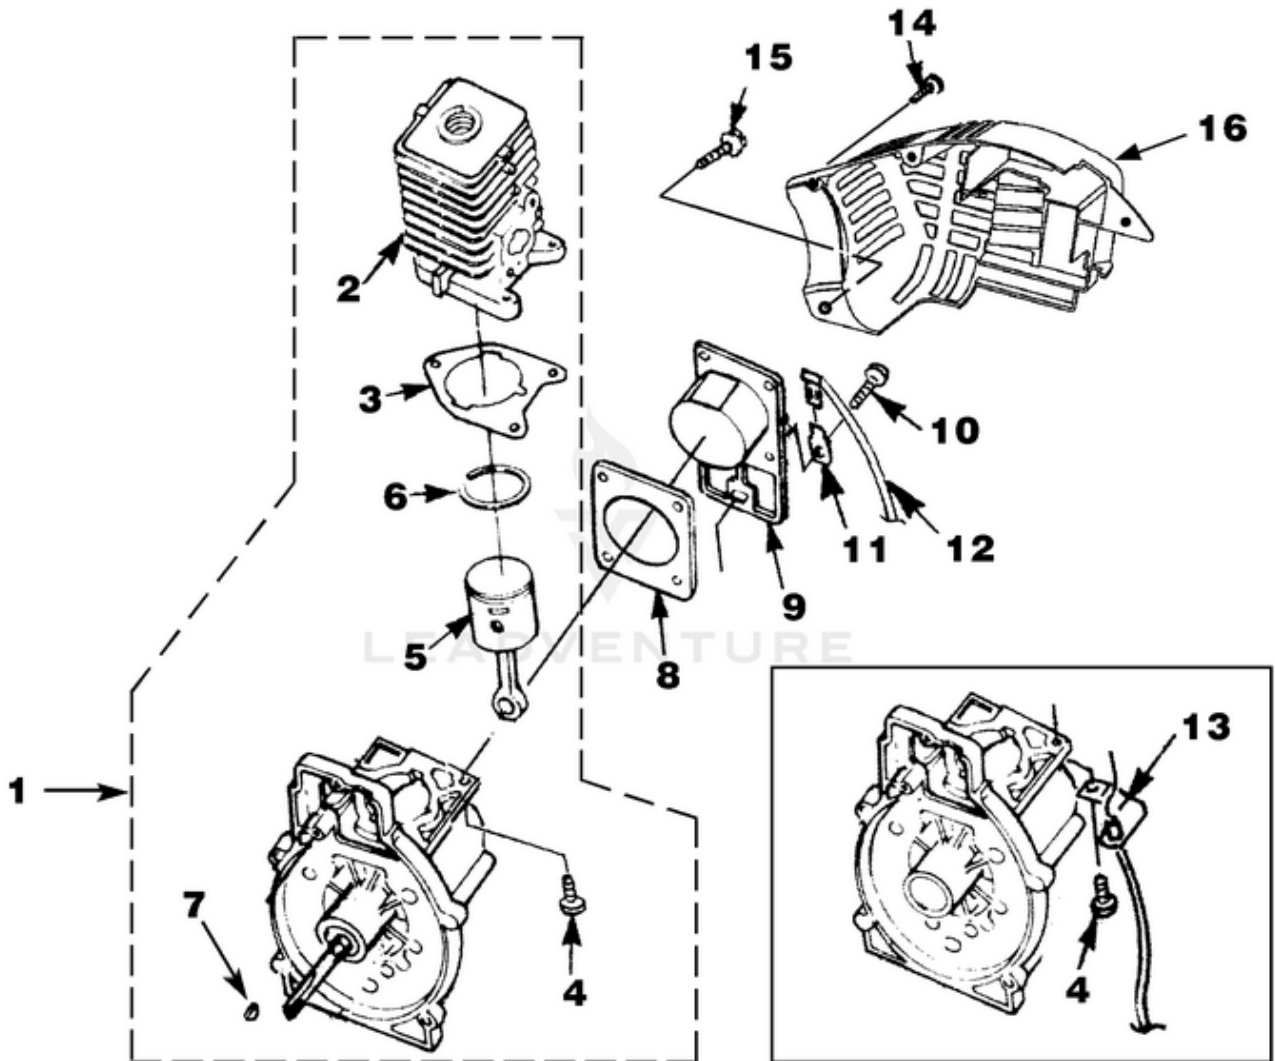

BP250 Back Pack Blower UT-08017-B 08017-B-UT BP250 Back Pack Blower UT-08017-B BP250 Back Pack Blower - Engine Internal

Rendered by LeadVenture, Inc.

Ref #	Part #	Description	Qty
1	UP03121	SHORT BLOCK W/ Rotor (30cc)	1
2	UP07146	30 CC CYLINDER KIT	1
3	UP03857	GASKET-Cylinder	1
4	UP04345	SCREW, SEMS (12-24 x 3/4)	3
5	UP03366	30 CC PISTON & ROD	1
6	UP03837	RING-Piston	2
7	UP03874	KEY-Woodruff	1
	UP03817	GASKET-Muffler	1
1	UP03123	SHORT BLOCK W/ Rotor (25cc)	1
2	UP04136	25 CC CYLINDER KIT	1
3	UP03857	GASKET-Cylinder	1
4	UP04345	SCREW, SEMS (12-24 x 3/4)	3
5	UP00768	25 CC PISTON & ROD	1
6	UP03838	RING-Piston	1
7	UP03874	KEY-Woodruff	1
	UP03817	GASKET-Muffler	1
8	UP04335	GASKET-Crankcase	1
9	UP04336	CRANKCASE COVER-Stamped Steel	1
10	UP04295	SCREW, SEMS (10-24 x .56)	4
9	UP03914	CRANKCASE COVER-Aluminum	1
10	UP04277	SCREW, SEMS (10-24 x .810)	4
11	UP03834	TAB-Male	1
12	UP04302	CABLE-Throttle w/ Ignition Leads	1
13	UP04296	CABLE BRACKET	1
14	UP03893	SCREW-Thread Form. (#8 X 1/2")	3
15	UP03900	SCREW-Thread Form. (#10 X 3/4")	6
16	UP06522	SHROUD	1
	UP06779	SHROUD-Flocked	1