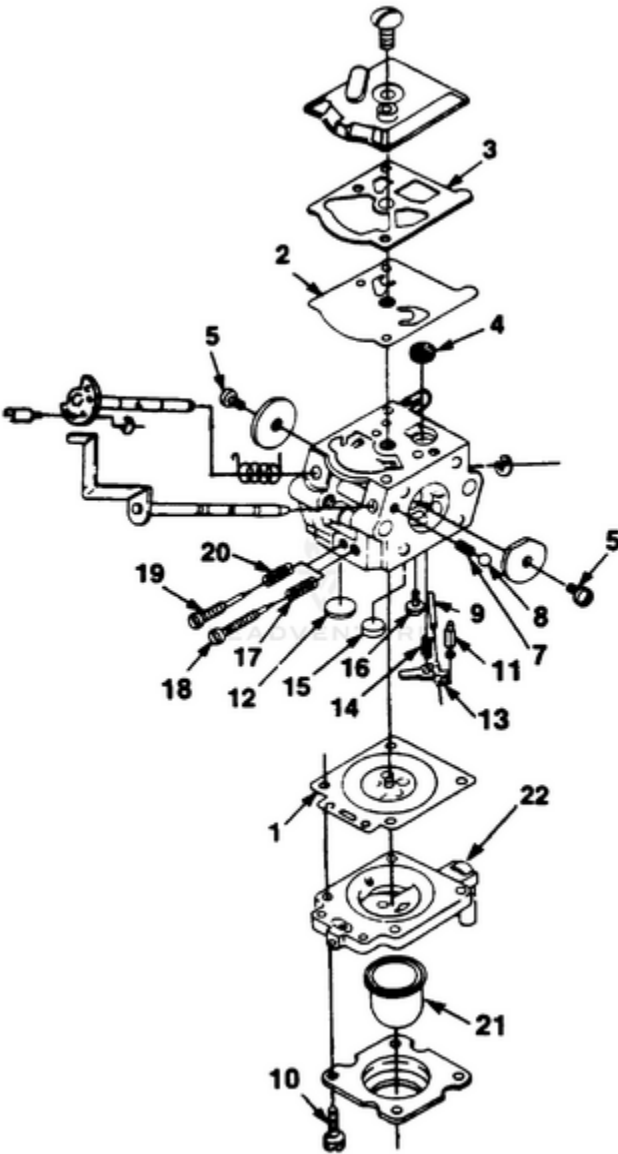

BP250 Back Pack Blower UT-08017-B 08017-B-UT BP250 Back Pack Blower UT-08017-B BP250 Back Pack Blower - Walbro Carburetor

Rendered by LeadVentre, Inc.

Ref #	Part #	Description	Qty
1	A00285	GASKET KIT	1
2	A00285	GASKET KIT	1
3	A00285	GASKET KIT	1
4	A02620	REPAIR KIT	1
5	A02620	REPAIR KIT	1
	A02620	REPAIR KIT	1
7	A02620	REPAIR KIT	1
8	A02620	REPAIR KIT	1
9	A02620	REPAIR KIT	1
10	A02620	REPAIR KIT	1
11	A02620	REPAIR KIT	1
12	A02620	REPAIR KIT	1
13	A02620	REPAIR KIT	1
14	A02620	REPAIR KIT	1
15	A02620	REPAIR KIT	1
16	A02620	REPAIR KIT	1
17	A02620	REPAIR KIT	1
18	A02620	REPAIR KIT	1
19	A02620	REPAIR KIT	1
20	A02620	REPAIR KIT	1
21	01201	PRIMER BULB	1
22	A01199	PRIMER BASE KIT	1