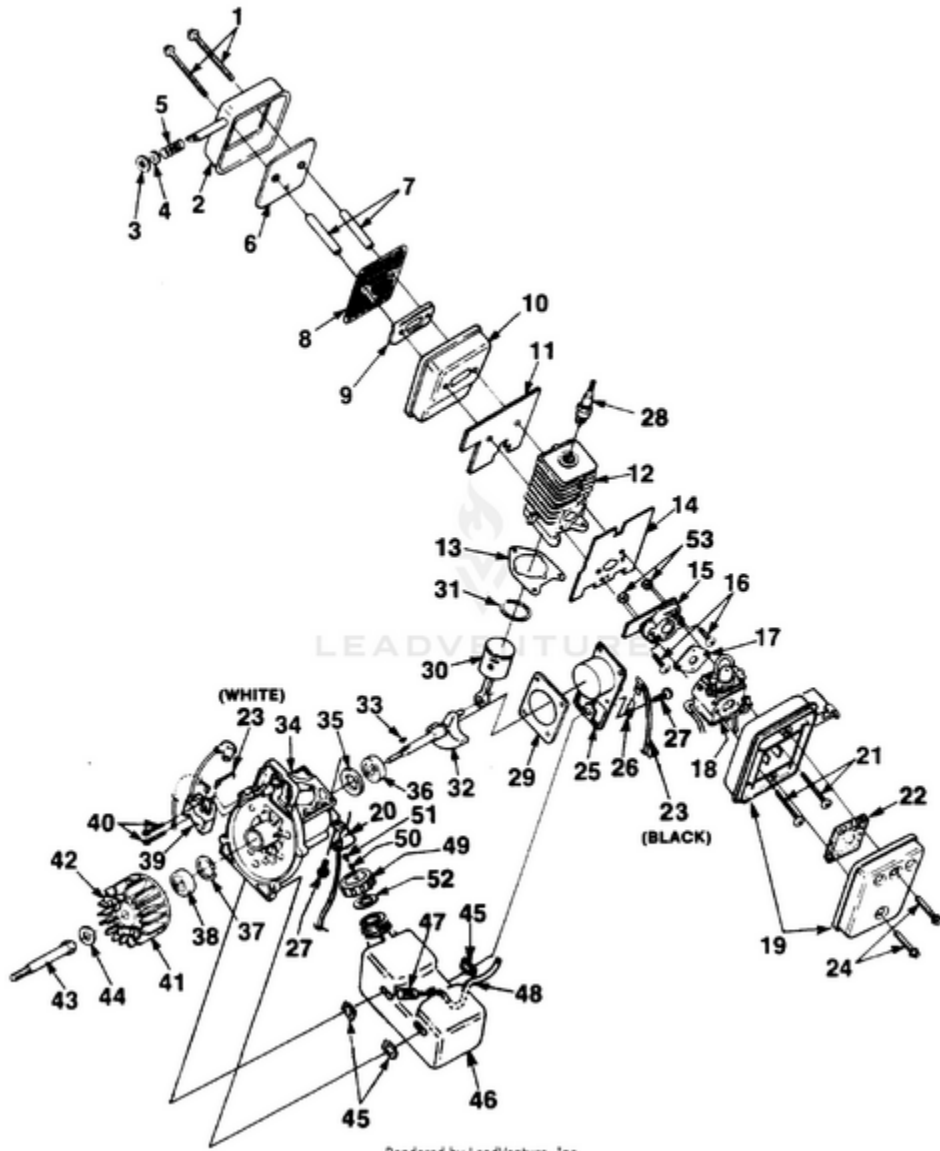

BP250 Back Pack Blower UT-08017-B 08017-B-UT BP250 Back Pack Blower UT-08017-B BP250 Back Pack Blower - Engine & Peripherals

Ref #	Part #	Description	Qty	Context Note
1	88060	SCREW- Sems hex hd. (10-24 x 2 1/2")	2	
2	A00366	COVER- Muffler	1	
3	00381	WASHER- Insulating	1	
4	84117	WASHER- Flat	1	
5	00387	SPRING- Compression	1	
6	00777	DEFLECTOR- Muffler	1	
7	98860A	SPACER- Muffler	2	
8	00388B	SCREEN- Spark Arrestor	1	
9	98783	PLATE- Reinforcing	1	
10	A01323	BODY- Muffler	1	
11	00394A	GASKET- Muffler	1	
12	A00108	CYLINDER	1	
13	98764	GASKET	1	
14	00775A	GASKET- Heat dam	1	
15	98768	HEAT DAM	1	
16	82549	SCREW	2	
17	98766	GASKET- Carburetor	1	
18	A01769	CARBURETOR (WT-150) Walbro	1	
	A01768	CARBURETOR (C1U-H13) Zama	1	
19	A01440	BOX- Air filter	1	
20	A01767	CABLE- Bracket	1	
21	82542	SCREW- Thd. forming (10-24 x 2 1/4")	2	
22	D98760	FILTER- Air	1	
23	A01777	LEAD & TERMINAL	1	
24	82368	SCREW- Thd. forming (8-16 x 3/4")	2	
25	98754	COVER- Crankcase	1	
26	00719	TERMINAL- Male tab	1	
27	82538	SCREW- Taptite (#10-24 x 3/4")	7	
28	96169S	SPARK PLUG	1	
29	98767	GASKET- Crankcase	1	
30	A01036	PISTON & ROD ASSY.	1	
31	96935	RING- Piston	1	
32	987583	CRANKSHAFT	1	
33	69250	KEY- Woodruff	1