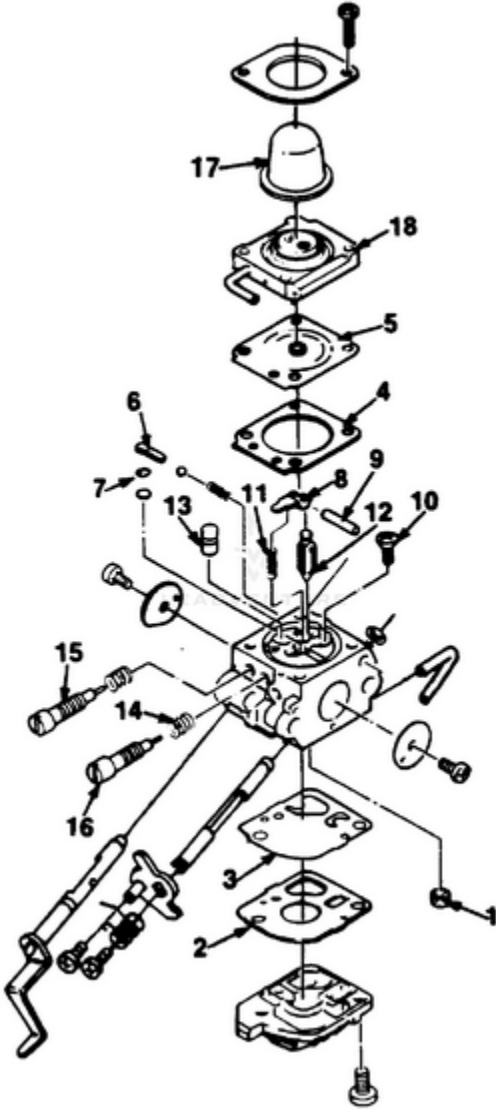

BP250 Back Pack Blower UT-08017-B 08017-B-UT BP250 Back Pack Blower UT-08017-B BP250 Back Pack Blower - Zama Carburetor

Rendered by LeadVenture, Inc.

Ref #	Part #	Description	Qty
1	A01198A	REPAIR KIT	1
2	A01198A	REPAIR KIT	1
	A01197A	GASKET/DIAPHRAGM KIT	1
3	A01198A	REPAIR KIT	1
	A01197A	GASKET/DIAPHRAGM KIT	1
4	A01198A	REPAIR KIT	1
	A01197A	GASKET/DIAPHRAGM KIT	1
5	A01198A	REPAIR KIT	1
	A01197A	GASKET/DIAPHRAGM KIT	1
6	A01198A	REPAIR KIT	1
7	A01198A	REPAIR KIT	1
8	A01198A	REPAIR KIT	1
9	A01198A	REPAIR KIT	1
10	A01198A	REPAIR KIT	1
11	A01198A	REPAIR KIT	1
12	A01198A	REPAIR KIT	1
13	A01198A	REPAIR KIT	1
14	A01198A	REPAIR KIT	1
15	A01198A	REPAIR KIT	1
16	A01198A	REPAIR KIT	1
17	A01195A	PRIMER BULB KIT	1
18	A01196A	PRIMER BASE KIT	1