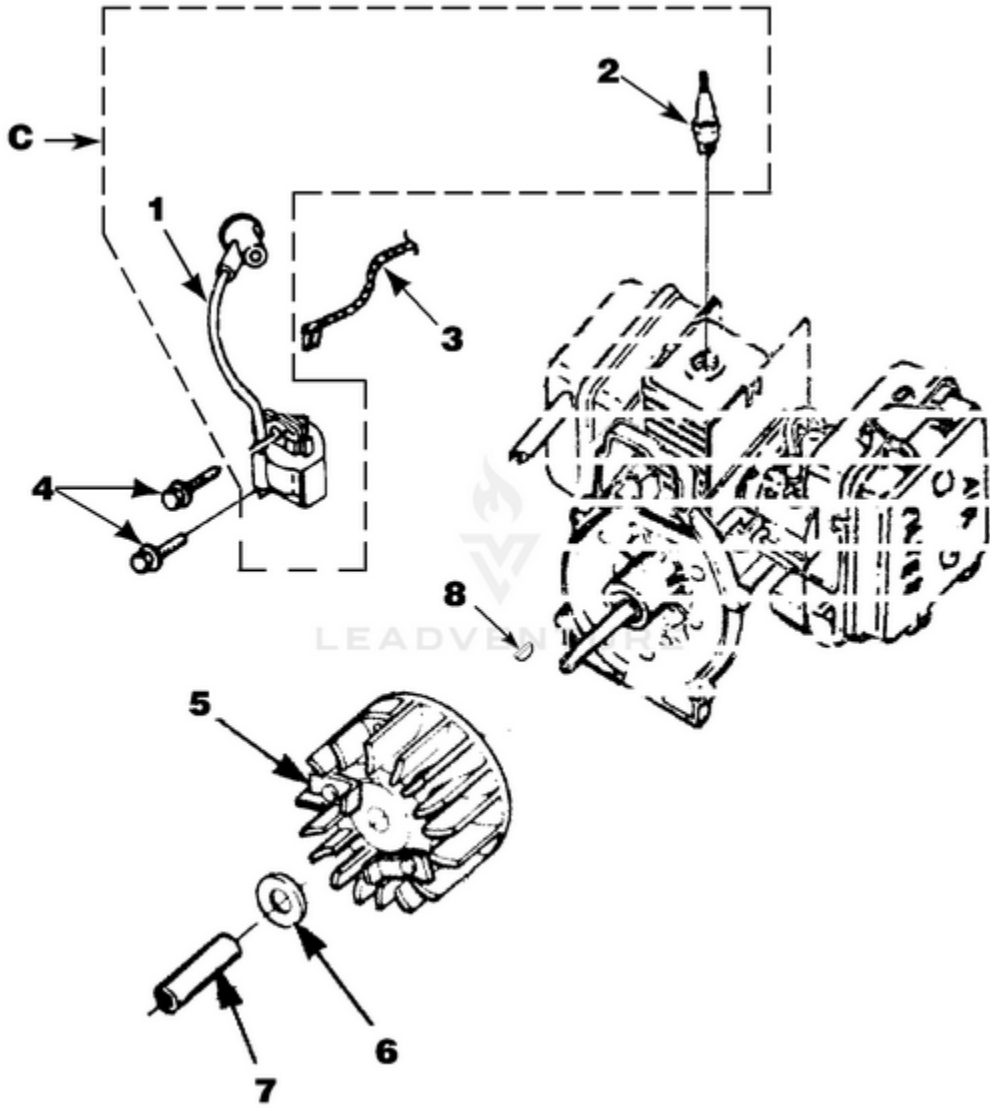

BP250 Back Pack Blower UT-08017-B 08017-B-UT BP250 Back Pack Blower UT-08017-B BP250 Back Pack Blower - Ignition With Rotor

Rendered by LeadVenture, Inc.

Ref #	Part #	Description	Qty
C	UP03858	IGNITION KIT w/ Module	1
1	UP03868	TERMINAL-Hi-Tension	1
2	UP03883	SPARK PLUG (RDJ-7Y)	1
3	A03924	LEAD-Electrical	1
4	UP03896	SCREW-Thread Form. (8-32 x 1")	2
5	UP03009	ROTOR & STARTER PAWLS	1
6	UP03906	WASHER-Flat	1
7	UP03854	SPACER-Fan	1
8	UP03874	KEY-Woodruff	1