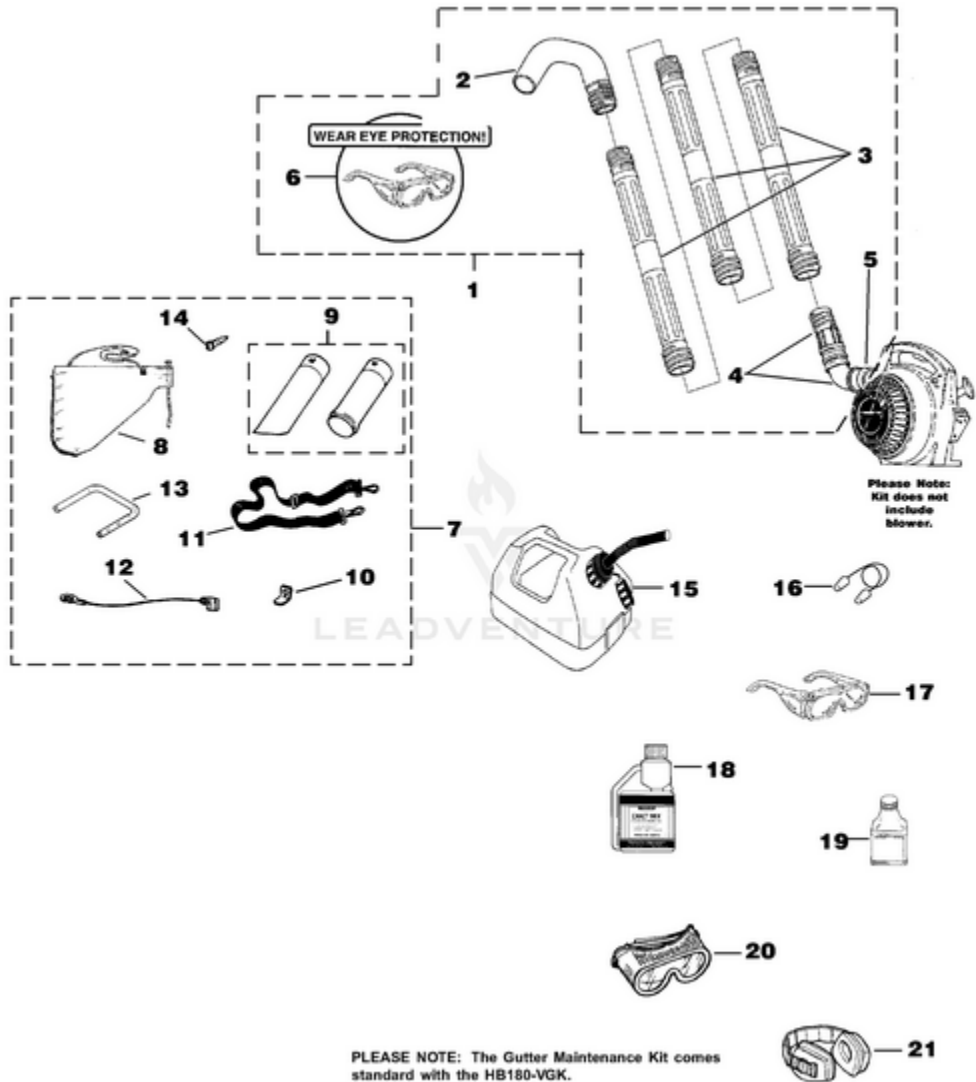

BP250 Back Pack Blower UT-08017-B 08017-B-UT BP250 Back Pack Blower UT-08017-B BP250 Back Pack Blower - Tubes - Accessories

PLEASE NOTE: The Gutter Maintenance Kit comes standard with the HB180-VGK.

Rendered by LeadVenture, Inc.

Ref #	Part #	Description	Qty
1	A02514D	GUTTER MAINTENANCE KIT	1
2	UP06830	FULL ELBOW	1
3	UP05618	STRAIGHT TUBE	3
4	UP06836	UPPER ELBOW & SWIVEL ADAPTER	1
5	UP03821	CLAMP w/Fasteners	1
6	UP06835	SAFETY GLASSES-Clear	1
7	UP04152	VACUUM KIT	1
8	UP04548	LEAF BAG	1
9	UP06705	VACUUM TUBE KIT w/ Decal	1
10	UP03834	TAB-Male	1
11	UP06723	HARNESS-Shoulder	1
12	UP03823	LEAD-Ground	1
13	UP03816	HANDLE	1
14	UP03889	SCREW	1
15	A02976A	GAS CAN 1 1/4 Gallon	
16	UP06839	EAR PLUGS	
17	UP06835	SAFETY GLASSES-Clear	
18	01231D	EXACT MIX(TM) Oil - 1 pint (50:1)	
19	08581	EXACT MIX(TM) Oil - 2.6 oz. (50:1)	
20	UP06778	GOGGLES	
21	UP07694	EAR PROTECTORS