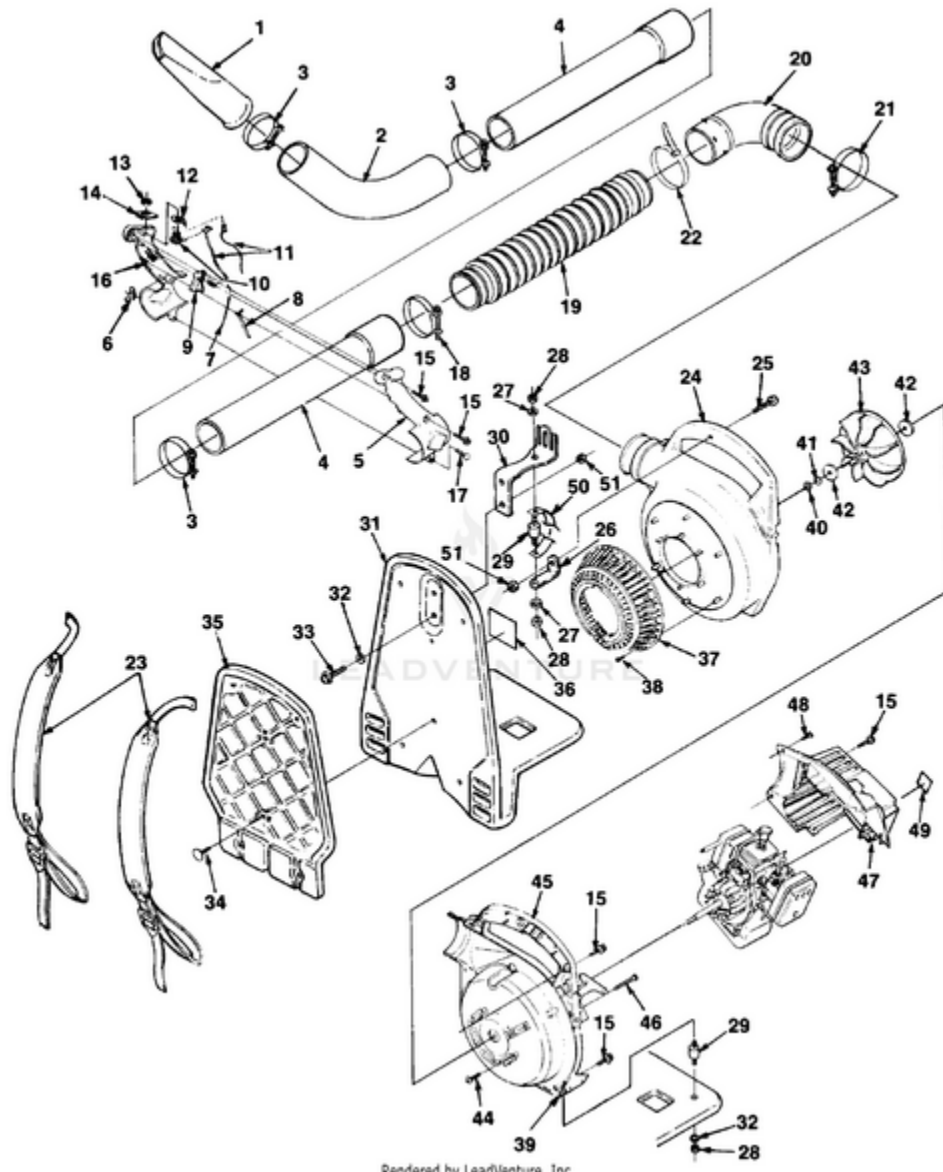

BP250 Back Pack Blower UT-08017-A 08017-A-UT BP250 Back Pack Blower UT-08017-A BP250 Back Pack Blower - Blower

Rendered by LeadVenture, Inc.

Ref #	Part #	Description	Qty
1	96329B	NOZZLE- Sweeper	1
2	01774	TUBE- Curved	1
3	004333	CLAMP	8
4	A01780	TUBING- Straight	2
5	95723A	HANDLE- Control (right)	1
6	81281	NUT- Wing (10-24)	1
7	01775	CABLE- Throttle	1
8	95906A	LATCH- Trigger	1
9	94452A	TRIGGER	1
10	93653	SWITCH- Toggle	1
11	A01777	LEAD & TERMINAL	1
12	95782	WASHER- Grounding	1
13	72084A1	NUT- Toggle Switch	1
14	95231	PLATE- Indicating	1
15	70771	SCREW- Thd. forming plastite (#10 x 3/4")	7
16	95724A	HANDLE- Control (left)	1
17	82375	BOLT- Rib neck (10-24 x 7/8")	1
18	004331	CLAMP	1
19	01772	BELLOWS- Plastic	1
20	01771	ELBOW- Curved	1
21	004335	CLAMP	1
22	JA375487	TIE- Cable	1
23	01776	HARNESS- Shoulder	2
24	003162	HOUSING- Volute (outer)	1
25	82554	SCREW- (1/4-20 x 1 1/4")	1
26	01765	BRACKET- Isolator	1
27	83061	WASHER- Lock	2
28	81267	NUT- Hex (1/4-20)	4
29	01770	ISOLATOR	3
30	01764	BRACKET- Frame	1
31	01763	FRAME	1
32	84006	WASHER- Flat (1/4")	4
33	63407	SCREW- (1/4-20 x 3/4")	2
34	01783	CLIP- Push	6
35	02023	PAD- Foam	1
36	01781	DECAL- Warning	1
37	00320	GRILL	1
38	82528	SCREW- Plastite (#6 x 3/8")	6
39	81280	NUT- Square (1/4-20)	2
40	81117	NUT- Hex (5/16-24)	1
41	70788	WASHER- Belleville (5/16")	1

Ref #	Part #	Description	Qty
42	00380	WASHER- Fan	2
43	00318	FAN- Blower	1
44	82538	SCREW- Taptite (10-24 x 3/4")	4
45	A00814D	HOUSING- Volute (inner) w/decal	1
46	JA416903	SCREW-Hex hd. plastite (10 x 1 5/8")	1
47	00321	SHROUD	1
48	82376	SCREW- Thd. forming (#8 x 1/2")	3
49	00772	DECAL- Choke/Run	1
50	02541	SAFETY STRAP	1
51	81204	NUT- Locking hex	3