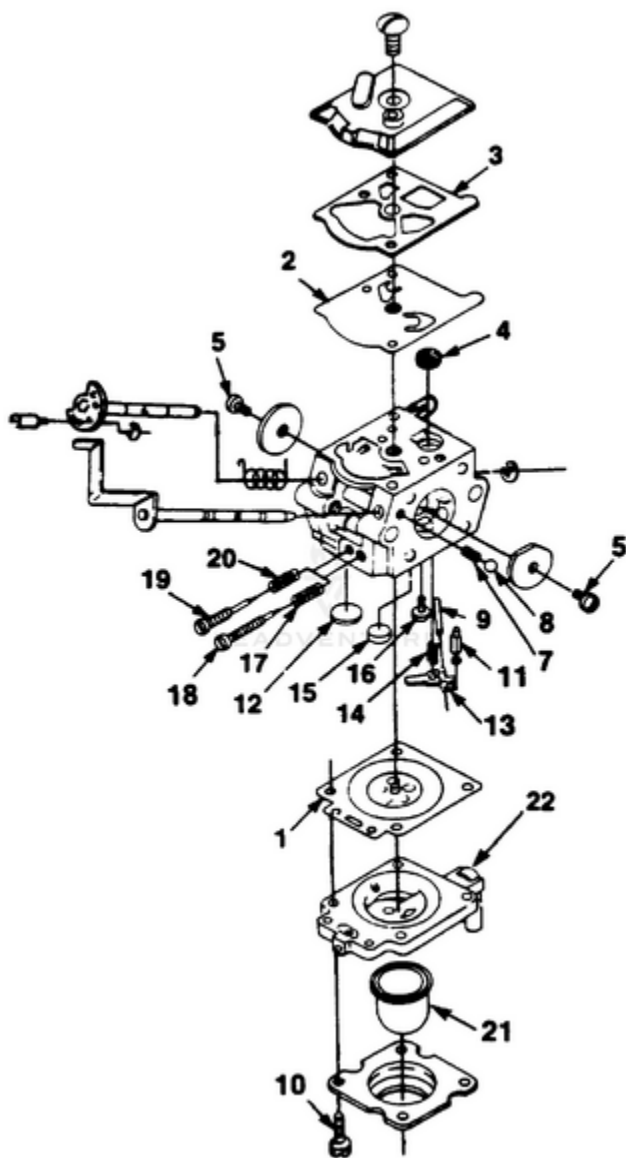

BP250 Back Pack Blower UT-08017-A 08017-A-UT BP250 Back Pack Blower UT-08017-A BP250 Back Pack Blower - Walbro Carburetor

Rendered by LeadVantage, Inc.

Ref #	Part #	Description	Qty
1	A00285	GASKET KIT	1
2	A00285	GASKET KIT	1
3	A00285	GASKET KIT	1
4	A02620	REPAIR KIT	1
5	A02620	REPAIR KIT	1
	A02620	REPAIR KIT	1
7	A02620	REPAIR KIT	1
8	A02620	REPAIR KIT	1
9	A02620	REPAIR KIT	1
10	A02620	REPAIR KIT	1
11	A02620	REPAIR KIT	1
12	A02620	REPAIR KIT	1
13	A02620	REPAIR KIT	1
14	A02620	REPAIR KIT	1
15	A02620	REPAIR KIT	1
16	A02620	REPAIR KIT	1
17	A02620	REPAIR KIT	1
18	A02620	REPAIR KIT	1
19	A02620	REPAIR KIT	1
20	A02620	REPAIR KIT	1
21	01201	PRIMER BULB	1
22	A01199	PRIMER BASE KIT	1