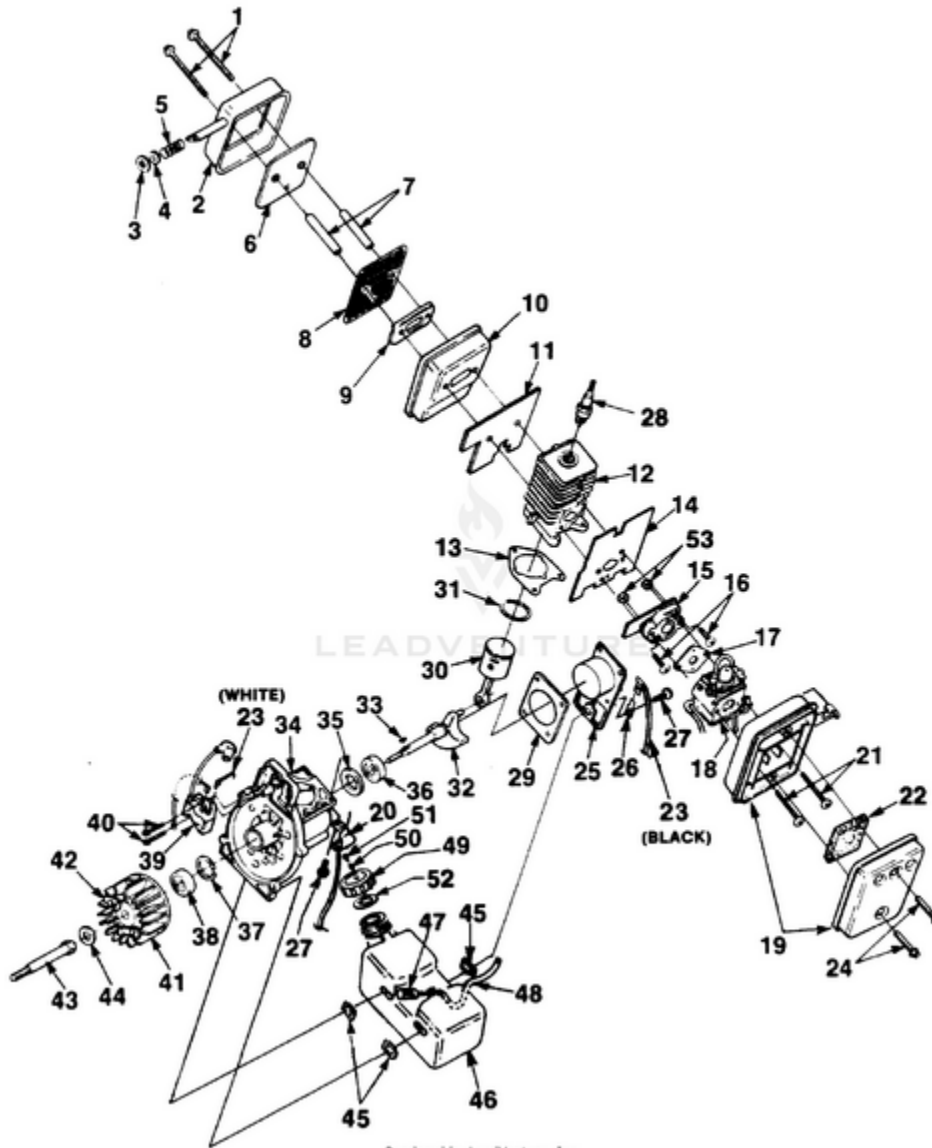

BP250 Back Pack Blower UT-08017-A 08017-A-UT BP250 Back Pack Blower UT-08017-A BP250 Back Pack Blower - Engine & Peripherals

Rendered by LeadVenture, Inc.

Ref #	Part #	Description	Qty
1	88060	SCREW- Sems hex hd. (10-24 x 2 1/2")	2
2	A00366	COVER- Muffler	1
3	00381	WASHER- Insulating	1
4	84117	WASHER- Flat	1
5	00387	SPRING- Compression	1
6	00777	DEFLECTOR- Muffler	1
7	98860A	SPACER- Muffler	2
8	00388B	SCREEN- Spark Arrestor	1
9	98783	PLATE- Reinforcing	1
10	A01323	BODY- Muffler	1
11	00394A	GASKET- Muffler	1
12	A00108	CYLINDER	1
13	98764	GASKET	1
14	00775A	GASKET- Heat dam	1
15	98768	HEAT DAM	1
16	82549	SCREW	2
17	98766	GASKET- Carburetor	1
18	A01769	CARBURETOR (WT-150) Walbro	1
	A01768	CARBURETOR (C1U-H13) Zama	1
19	A01440	BOX- Air filter	1
20	A01767	CABLE- Bracket	1
21	82542	SCREW- Thd. forming (10-24 x 2 1/4")	2
22	D98760	FILTER- Air	1
23	A01777	LEAD & TERMINAL	1
24	82368	SCREW- Thd. forming (8-16 x 3/4")	2
25	98754	COVER- Crankcase	1
26	00719	TERMINAL- Male tab	1
27	82538	SCREW- Taptite (#10-24 x 3/4")	7
28	96169S	SPARK PLUG	1
29	98767	GASKET- Crankcase	1
30	A01036	PISTON & ROD ASSY.	1
31	96935	RING- Piston	1
32	987583	CRANKSHAFT	1
33	69250	KEY- Woodruff	1