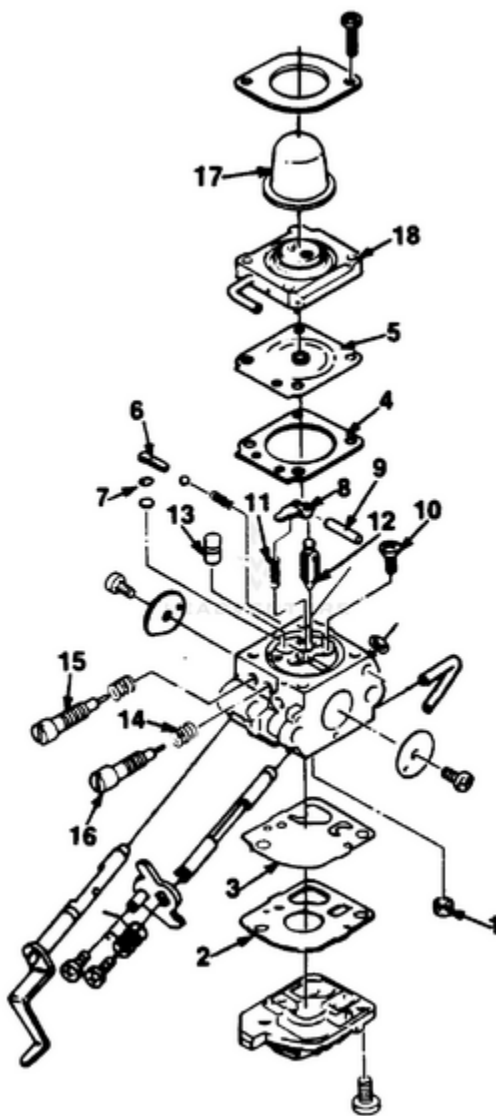

BP250 Back Pack Blower UT-08017-A 08017-A-UT BP250 Back Pack Blower UT-08017-A BP250 Back Pack Blower - Zama Carburetor

Rendered by LeadVenture, Inc.

Ref #	Part #	Description	Qty
1	A01198A	REPAIR KIT	1
2	A01198A	REPAIR KIT	1
	A01197A	GASKET/DIAPHRAGM KIT	1
3	A01198A	REPAIR KIT	1
	A01197A	GASKET/DIAPHRAGM KIT	1
4	A01198A	REPAIR KIT	1
	A01197A	GASKET/DIAPHRAGM KIT	1
5	A01198A	REPAIR KIT	1
	A01197A	GASKET/DIAPHRAGM KIT	1
6	A01198A	REPAIR KIT	1
7	A01198A	REPAIR KIT	1
8	A01198A	REPAIR KIT	1
9	A01198A	REPAIR KIT	1
10	A01198A	REPAIR KIT	1
11	A01198A	REPAIR KIT	1
12	A01198A	REPAIR KIT	1
13	A01198A	REPAIR KIT	1
14	A01198A	REPAIR KIT	1
15	A01198A	REPAIR KIT	1
16	A01198A	REPAIR KIT	1
17	A01195A	PRIMER BULB KIT	1
18	A01196A	PRIMER BASE KIT	1