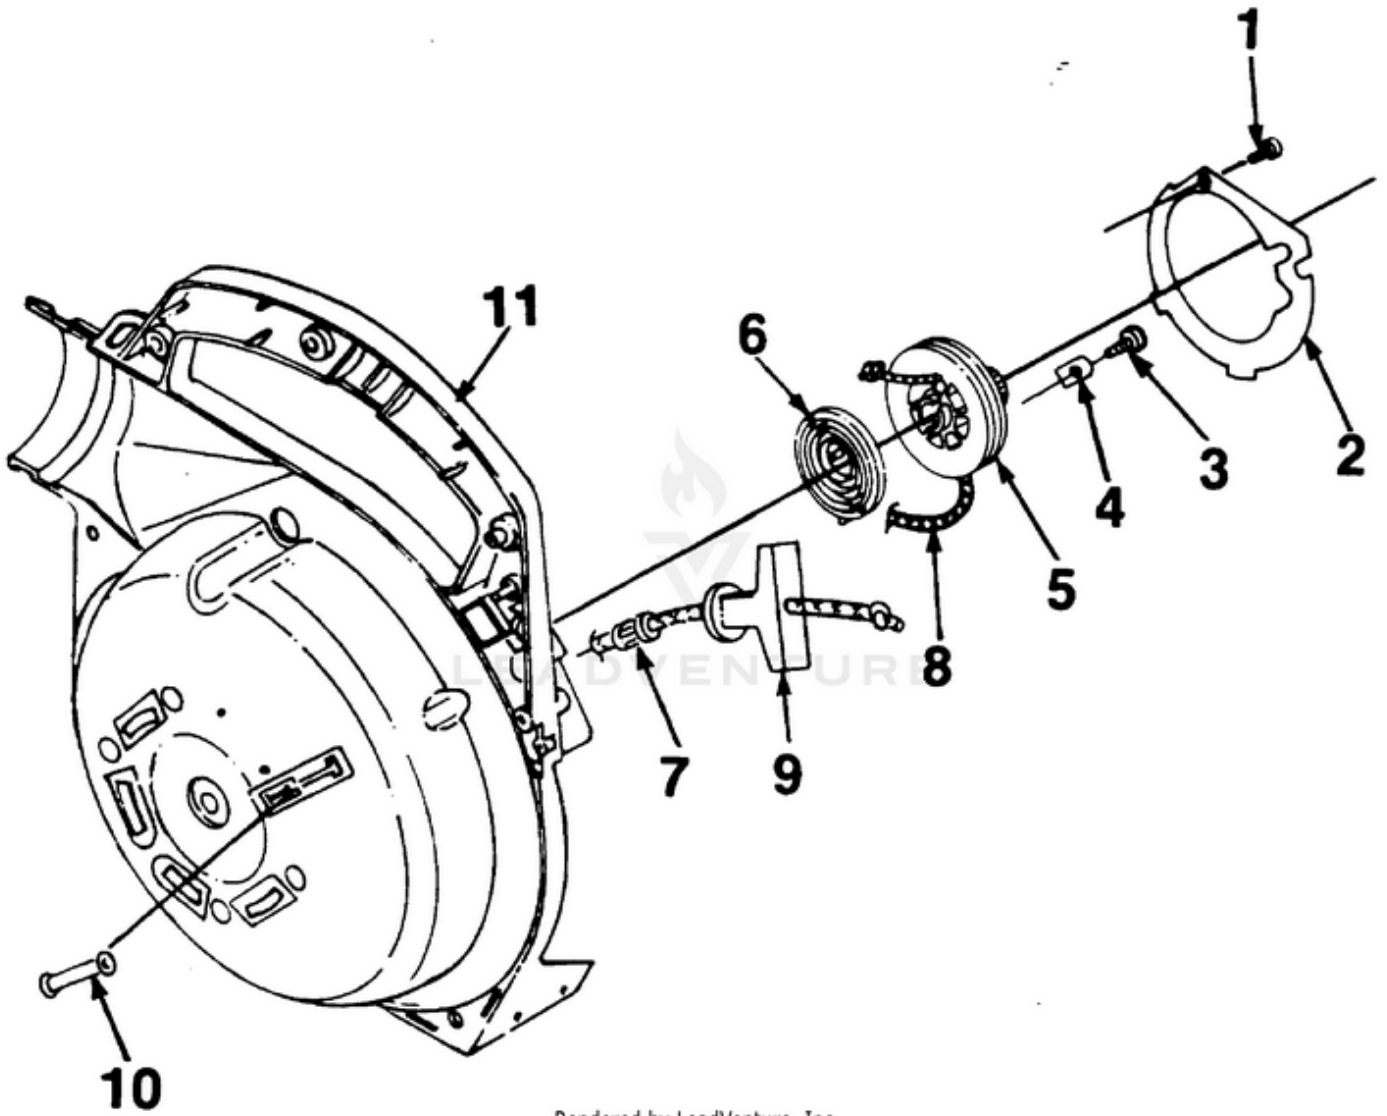

BP250 Back Pack Blower UT-08017-A 08017-A-UT BP250 Back Pack Blower UT-08017-A BP250 Back Pack Blower - Starter

Rendered by LeadVenture, Inc.

Ref #	Part #	Description	Qty
1	82528	SCREW- Thd. forming (#6-19 x 3/4")	1
2	00374	PLATE- Rotor	1
3	82511	SCREW- Thd. forming (10 x 1/2")	1
4	98791	BRACKET- Retaining	1
5	98770	PULLEY- Starter	1
6	A98773	SPRING & CONTAINER	1
7	969811A	BUSHING- Starter	1
8	97899	ROPE- Starter 46"	1
9	70211	GRIP- Starter rope	1
10	00364	BUSHING- Starter rope	1
11	A00814D	HOUSING-Volute (inner) w/decals	1