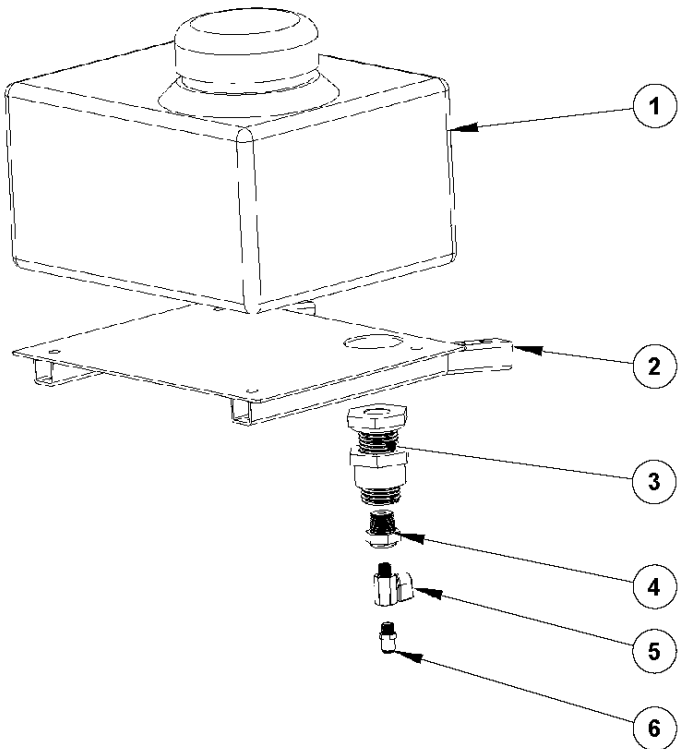

BMG 555P
WATER TANK ASSEMBLY

WATER TANK

BMG 555P, 2022-04

Ref	Part No	Description	Remark	QTY KIT
1	533 21 91-01	TANK	TANK	1
2	533 36 93-01	MOUNT	MOUNT	1
3	533 25 34-01	TANK	TANK	1
4	533 38 73-01	BUSHING	BUSHING	1
5	533 34 58-01	TANK	TANK	1
6	533 38 79-01	FITTINGS	FITTINGS	1
7	533 39 69-01	GASKET	GASKET	2
8	533 37 95-01	HOSE	HOSE	1
9	533 21 69-01	TANK	TANK	4