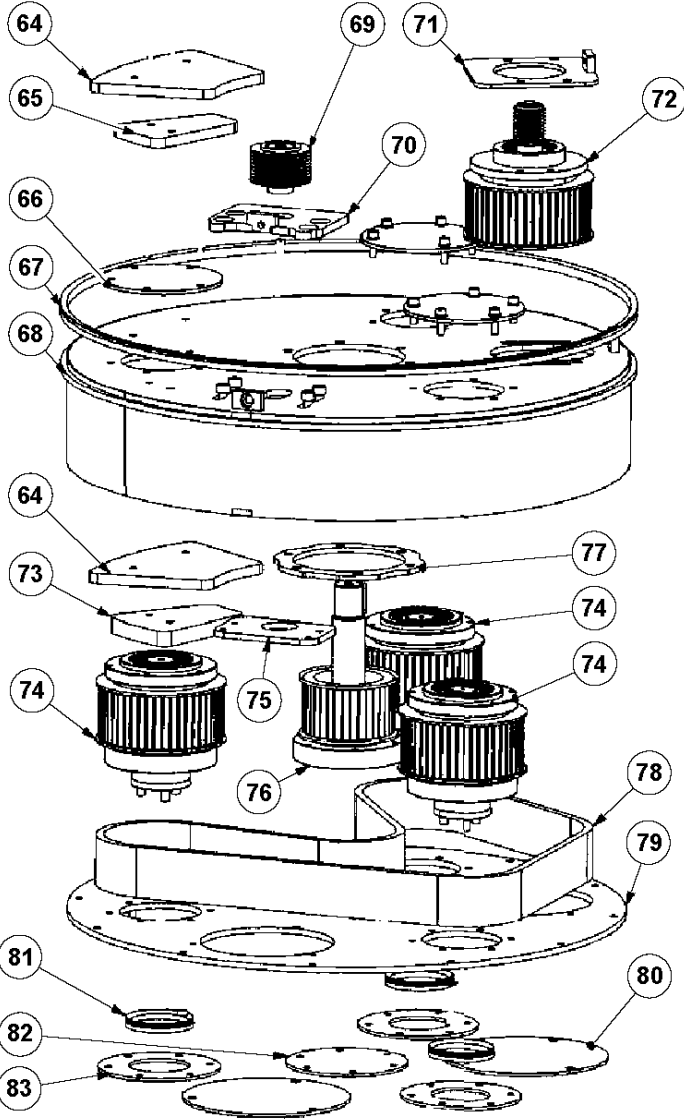

BMG 555P
UPPER & LOWER DRIVE SYSTEM

DRIVE UNIT

BMG 555P, 2022-04

Ref	Part No	Description	Remark	QTY KIT
64	535 08 65-01	PLATE	PLATE	2
65	535 08 66-01	PLATE	PLATE	1
66	535 22 65-01	PLUG	PLUG	3
67	533 37 57-01	SEAL	SEAL	1
68	533 04 32-01	HOUSING	HOUSING	1
69	533 50 30-01	PULLEY	PULLEY	1
70	534 41 53-01	COVER	COVER	1
71	535 15 79-01	PLATE	PLATE	1
72	533 66 24-01	PULLEY	PULLEY	1
73	535 91 35-01	PLATE	PLATE	1
74	533 41 34-01	PULLEY	PULLEY	3
75	535 25 40-01	RING	RING	1
76	533 54 57-01	PULLEY	PULLEY	1
77	533 06 22-01	RING	RING	1
78	534 06 93-01	BELT	BELT	1
79	535 20 98-01	PLATE	PLATE	1
80	533 45 96-01	COVER	COVER	2
81	533 70 69-01	SEAL	SEAL	3
82	535 15 44-01	COVER	COVER	1
83	534 76 28-01	PLATE	PLATE	3