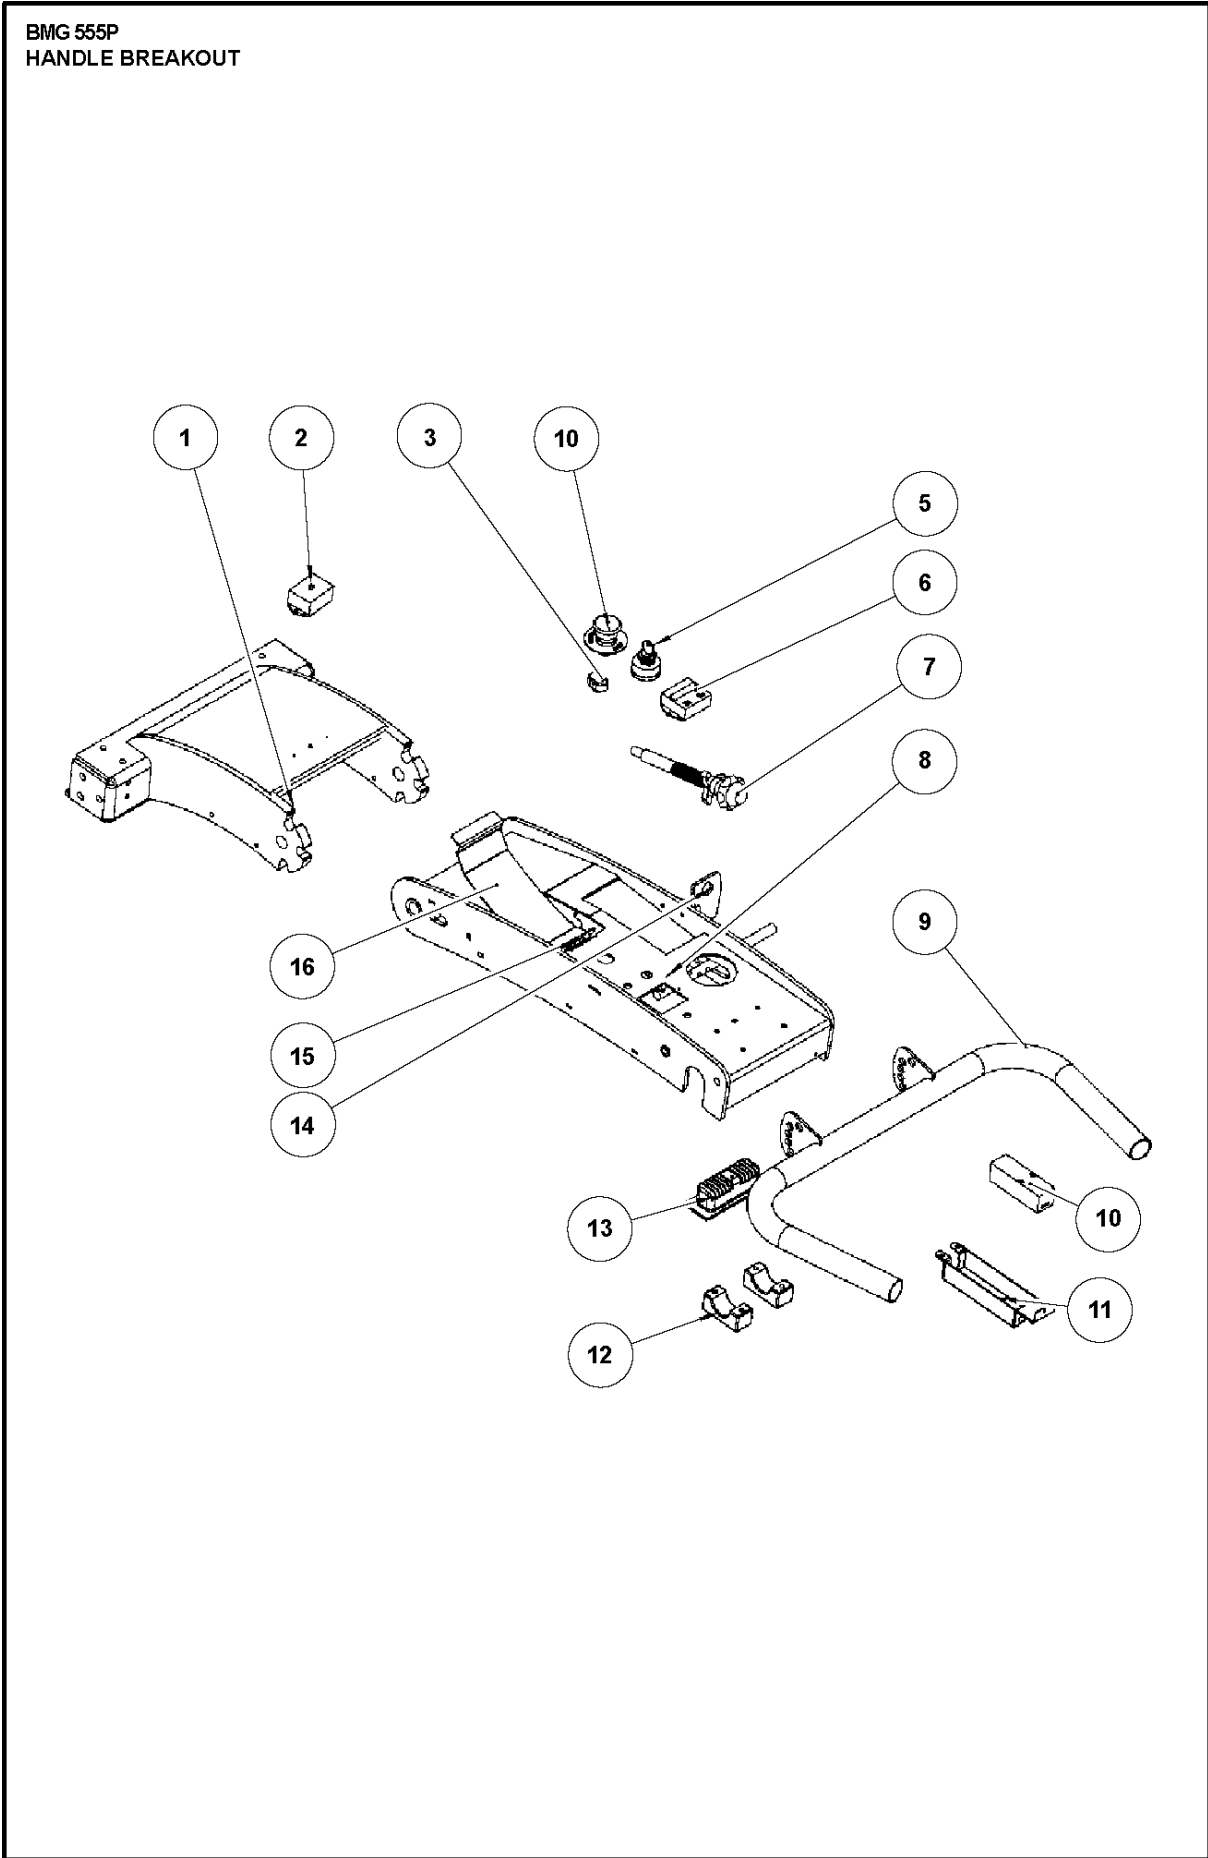

SPARE PARTS LIST

SURFACE PREPARATION EQUIPMENT

BMG 555P, 2022-04

BMG 555P
FRAME, COMPLETE

Ref	Part No	Description	Remark	QTY KIT
1	533 08 84-01	CLUTCH	CLUTCH	1
2	533 36 95-01	BUSHING	BUSHING	1
3	533 46 29-01	SPROCKET	SPROCKET	1
4	533 39 50-01	ENGINE	ENGINE	1
5	533 13 15-01	BELT	BELT	1
6	533 28 85-01	MOUNTING BRACKET	MOUNTING BRACKET	1
7	533 73 08-01	BELT GUARD	BELT GUARD	1
8	534 08 61-01	BELT GUARD	BELT GUARD	1
9	535 10 51-01	BELT GUARD	BELT GUARD	1
10	535 19 12-01	MOUNTING BRACKET	MOUNTING BRACKET	1
11	533 95 59-01	TANK	TANK	1
12	533 59 60-01	ELECTRONIC BOX	ELECTRONIC BOX	2
13	533 34 33-01	SHAFT	SHAFT	2
14	533 70 99-01	RING	RING	2
15	533 00 75-01	WHEEL	WHEEL	2
16	533 23 60-01	PLATE	PLATE	2
17	535 02 54-01	DECAL	DECAL	2
18	535 22 76-01	FRAME	FRAME	1
19	533 24 88-01	SHAFT	SHAFT	4
20	533 64 30-01	BUSHING	BUSHING	2
21	533 24 33-01	SPRING	SPRING	2
22	533 29 75-01	BOLT	BOLT	2
23	533 35 69-01	FRAME	FRAME	1
24	533 31 42-01	BRACKET	BRACKET	1
25	533 40 06-01	STIFFENER	STIFFENER	1
26	535 67 67-01	SPACER	SPACER	1
27	533 75 10-01	LIGHT	LIGHT	1
28	535 96 26-01	KEY	KEY	1
29	535 14 65-01	CABLE	CABLE	1
30	535 14 66-01	CABLE	CABLE	1
31	533 72 20-01	WASHER	WASHER	1
32	533 60 46-01	WHEEL	WHEEL	2