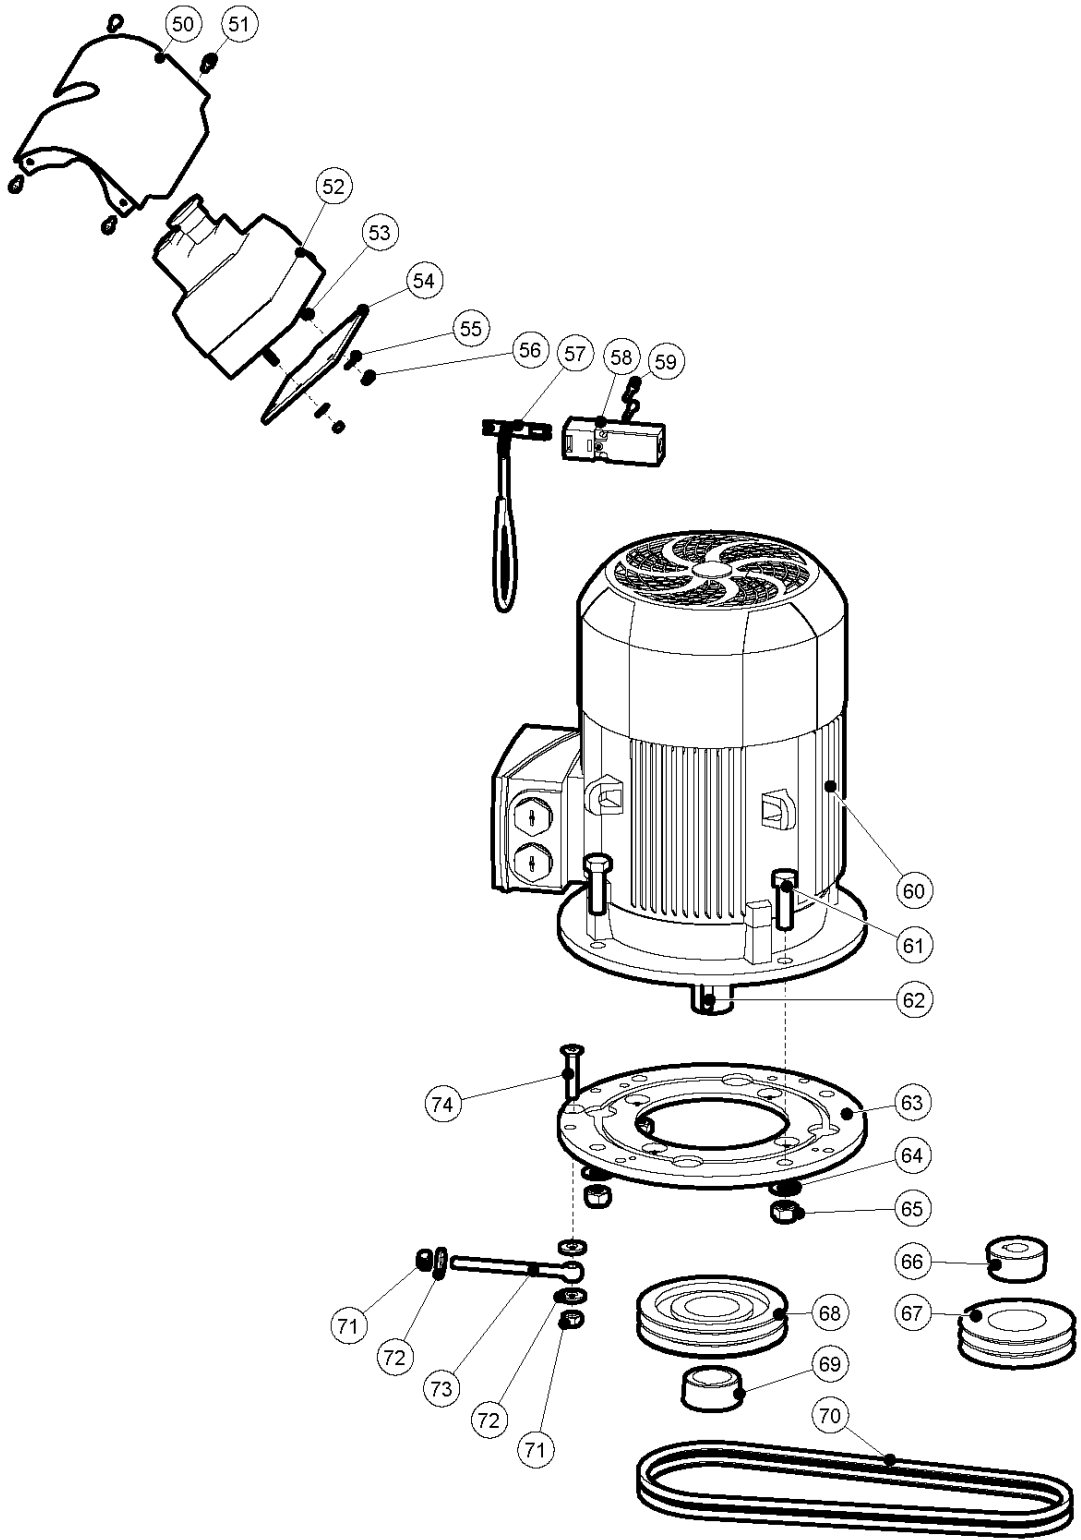

BG 250
CONTROLS MOTOR & PULLEYS - EU

Ref	Part No	Description	Remark	QTY KIT
51	900 00 00-02	DUMMY PART	DUMMY PART	4
52	534 55 02-01	ELECTRICAL SYSTEM	ELECTRICAL SYSTEM	1
53	900 00 00-02	DUMMY PART	DUMMY PART	2
54	533 65 11-01	PLATE	PLATE	1
55	900 00 00-02	DUMMY PART	DUMMY PART	2
56	900 00 00-02	DUMMY PART	DUMMY PART	2
57	533 28 91-01	KEY	KEY	1
58	533 38 74-01	SWITCH	SWITCH	1
59	900 00 00-02	DUMMY PART	DUMMY PART	2
60	534 57 28-01	FAN COVER	FAN COVER	1
60	534714402	TBD	MOTOR	1
61	900 00 00-02	DUMMY PART	DUMMY PART	4
62	900 00 00-02	DUMMY PART	DUMMY PART	1
63	534 03 54-01	MOUNT	MOUNT	1
64	900 00 00-02	DUMMY PART	DUMMY PART	4
65	900 00 00-02	DUMMY PART	DUMMY PART	4
66	533 89 24-01	BUSHING	BUSHING	1
67	533 71 90-01	BELT	BELT	1
68	533 25 60-01	SHEAVE	SHEAVE	1
69	533 77 89-01	BUSHING	BUSHING	1
70	533 36 38-01	BELT	BELT	2
71	900 00 00-02	DUMMY PART	DUMMY PART	2
72	900 00 00-02	DUMMY PART	DUMMY PART	3
73	533 69 83-01	EYE BOLT	EYE BOLT	1
74	900 00 00-02	DUMMY PART	DUMMY PART	1