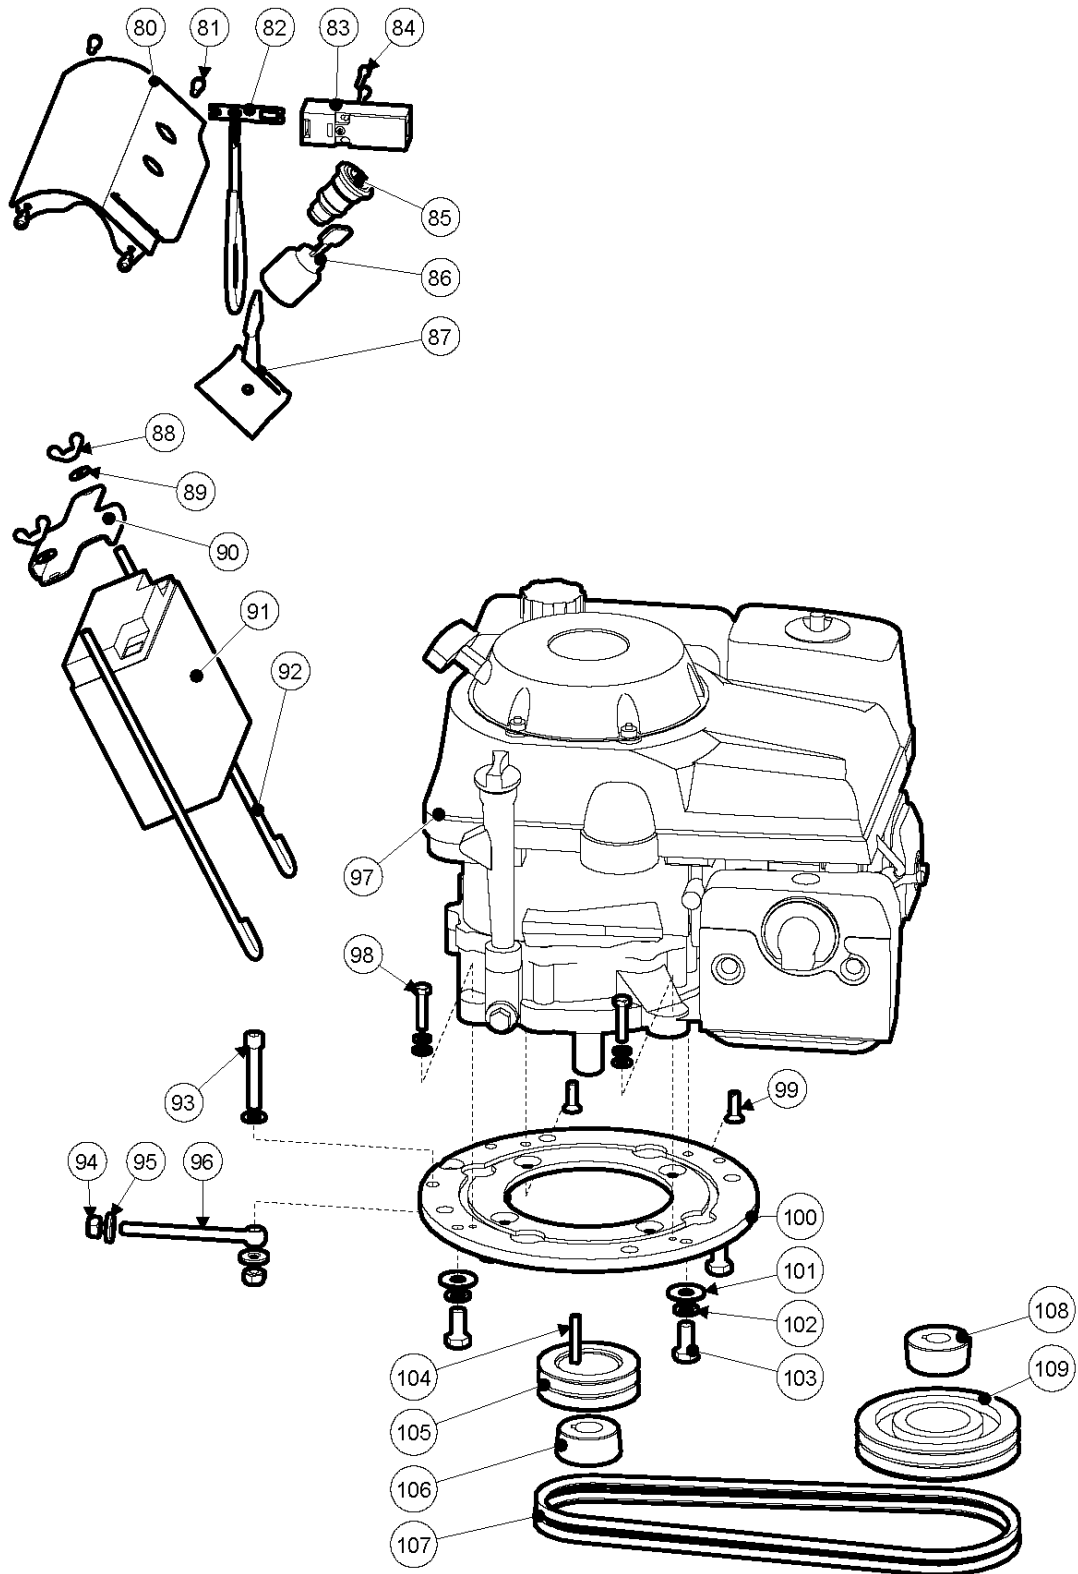

BG 250
PETROL MOTOR

Ref	Part No	Description	Remark	QTY KIT
80	533252903	TBD	COVER	1
81	900 00 00-02	DUMMY PART	DUMMY PART	4
82	533 28 91-01	KEY	KEY	1
83	533 88 94-01	SWITCH	SWITCH	1
84	534 69 13-01	CAP	CAP	2
85	534 03 12-01	STOP	STOP	1
85	536976801	TBD	CONTACT	1
86	533 48 44-01	IGNITION SWITCH	IGNITION SWITCH	1
86	531 49 57-01	CONTACT	CONTACT	1
87	533 77 81-01	THROTTLE	THROTTLE	1
88	900 00 00-02	DUMMY PART	DUMMY PART	2
89	900 00 00-02	DUMMY PART	DUMMY PART	2
90	533 44 77-01	MOUNTING BRACKET	MOUNTING BRACKET	1
91	533 21 39-01	BATTERY	BATTERY	1
92	535 34 19-01	BATTERY	BATTERY	2
93	900 00 00-02	DUMMY PART	DUMMY PART	1
94	900 00 00-02	DUMMY PART	DUMMY PART	2
95	900 00 00-02	DUMMY PART	DUMMY PART	3
96	900 00 00-02	DUMMY PART	DUMMY PART	1
97	534 62 63-01	MOTOR	MOTOR	1
98	900 00 00-02	DUMMY PART	DUMMY PART	2
99	900 00 00-02	DUMMY PART	DUMMY PART	2
100	534 03 54-01	MOUNT	MOUNT	1
101	900 00 00-02	DUMMY PART	DUMMY PART	4
102	900 00 00-02	DUMMY PART	DUMMY PART	4
103	900 00 00-02	DUMMY PART	DUMMY PART	4
104	534 65 00-01	KEY	KEY	1
105	531 49 02-01	SHEAVE	SHEAVE	1
106	534 89 96-01	BUSH	BUSH	1
107	533 31 78-01	BELT	BELT	2
108	533 89 24-01	BUSHING	BUSHING	1
109	533 25 60-01	SHEAVE	SHEAVE	1
110	531 48 68-01	HARNESS	HARNESS	1
111	536976701	TBD	FUSE	1