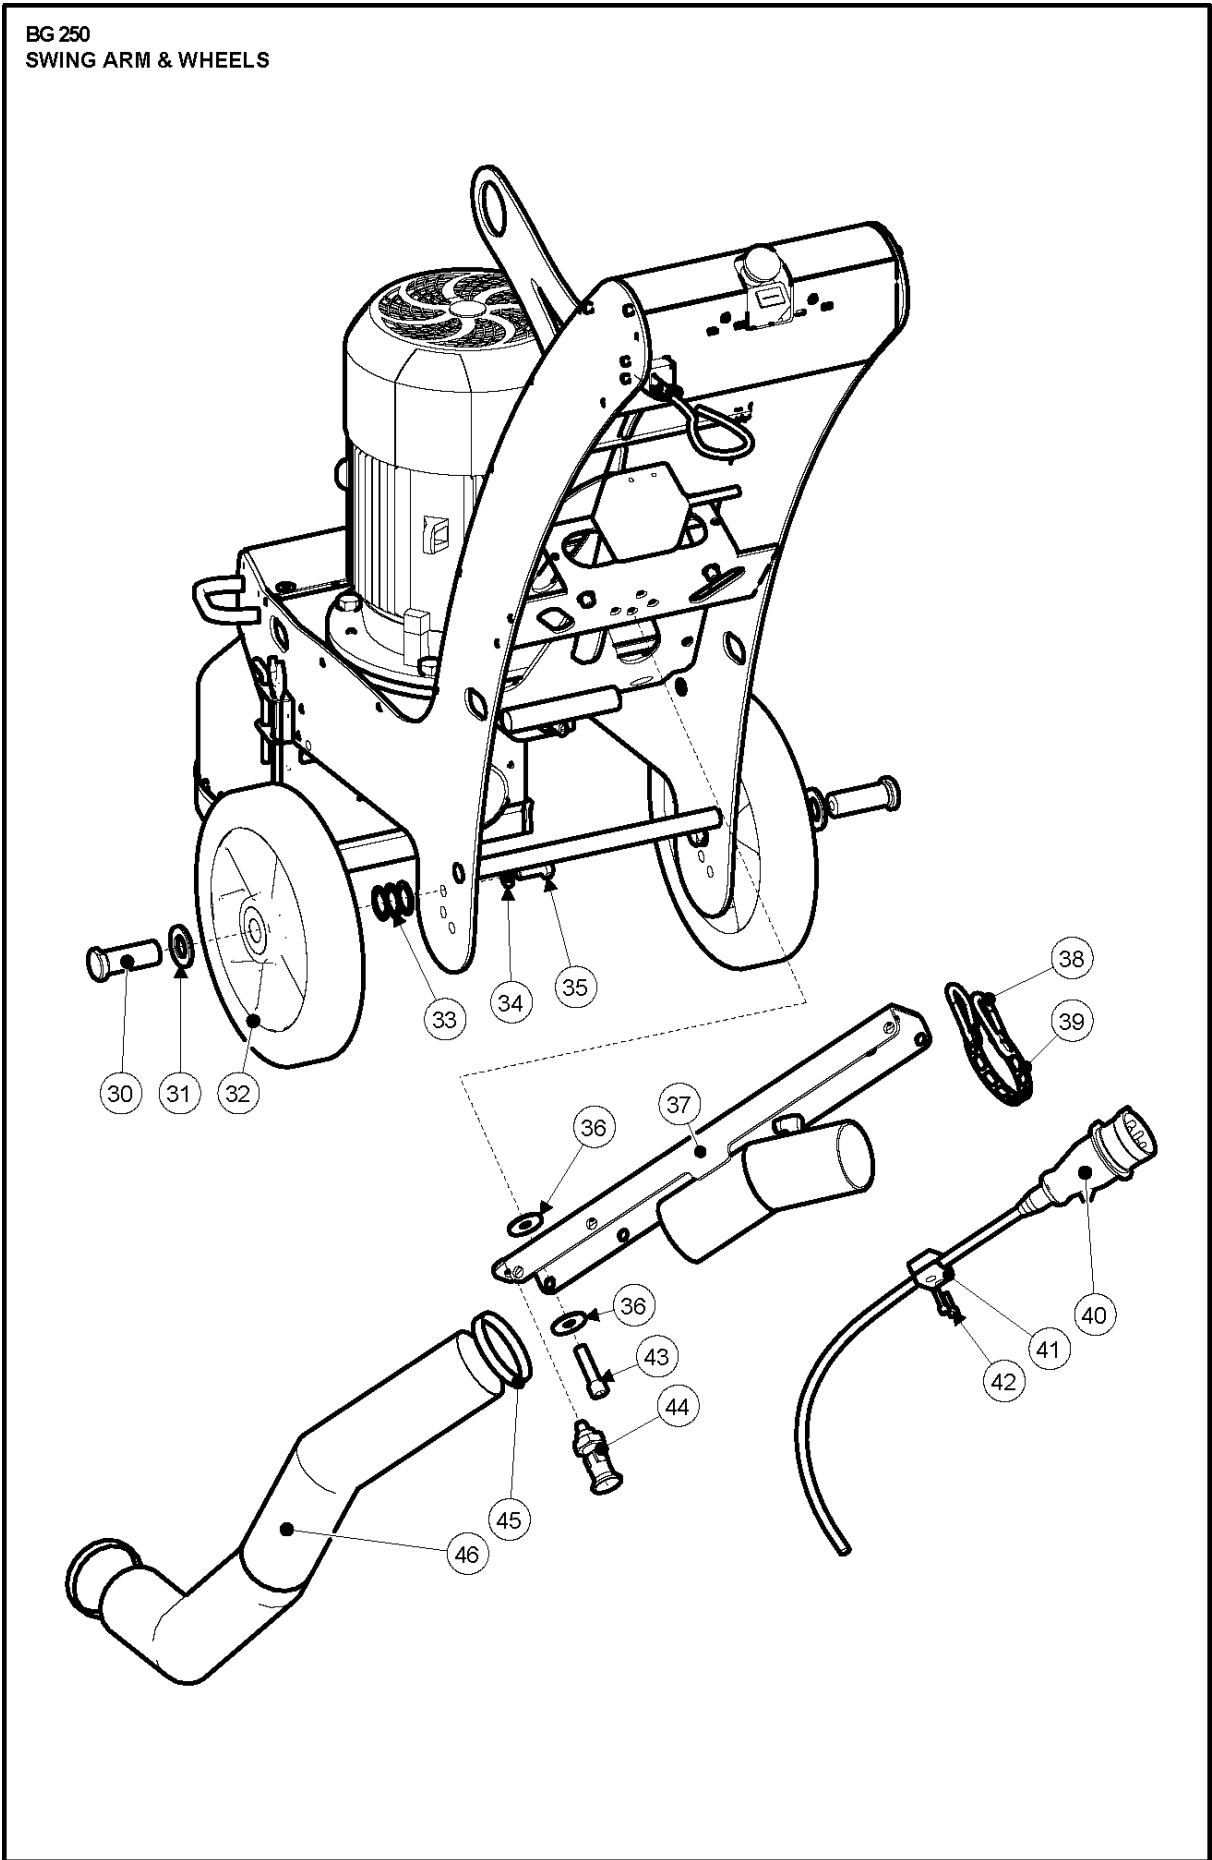

# SPARE PARTS LIST

SURFACE PREPARATION EQUIPMENT

BG 250 ELECTRIC, 2022-04

BG 250  
STEERHANDLE & MACHINE SUPPORT

## STEERING

BG 250 ELECTRIC, 2022-04

Ref	Part No	Description	Remark	QTY KIT
1	534 08 35-01	GRIP	GRIP	2
2	535 35 42-01	STEERING WHEEL	STEERING WHEEL	1
3	900 00 00-02	DUMMY PART	DUMMY PART	2
4	900 00 00-02	DUMMY PART	DUMMY PART	6
5	534 87 18-01	CLAMP	CLAMP	2
6	900 00 00-02	DUMMY PART	DUMMY PART	2
7	900 00 00-02	DUMMY PART	DUMMY PART	2
8	534 42 61-01	BUSH	BUSH	2
9	900 00 00-02	DUMMY PART	DUMMY PART	2
10	900 00 00-02	DUMMY PART	DUMMY PART	1
11	900 00 00-02	DUMMY PART	DUMMY PART	2
12	533 08 47-01	HANDLE	HANDLE	1
13	533 74 24-01	KNOB	KNOB	1
14	533 12 39-01	LEVER	LEVER	1
15	533 45 93-01	SHIM	SHIM	2
16	531 49 21-01	LEVER	LEVER	1
17	900 00 00-02	DUMMY PART	DUMMY PART	4
18	534 76 98-01	STEEL	STEEL	1
19	531 47 61-01	LEVER	LEVER	1
20	900 00 00-02	DUMMY PART	DUMMY PART	6
21	900 00 00-02	DUMMY PART	DUMMY PART	3
22	900 00 00-02	DUMMY PART	DUMMY PART	1
23	900 00 00-02	DUMMY PART	DUMMY PART	3
24	534 66 34-01	LEVER	LEVER	1
25	534 66 35-01	LEVER	LEVER	1
26	534 69 59-01	SUPPORT	SUPPORT	1
26	533 39 05-01	STAND	STAND	1
27	900 00 00-02	DUMMY PART	DUMMY PART	2
28	900 00 00-02	DUMMY PART	DUMMY PART	2

## PIVOTING ARM

BG 250 ELECTRIC, 2022-04

Ref	Part No	Description	Remark	QTY KIT
30	533 47 49-01	BOLT	BOLT	2
31	900 00 00-02	DUMMY PART	DUMMY PART	2
32	531 47 08-01	WHEEL	WHEEL	2
33	534 83 45-01	SHIM	SHIM	6
34	900 00 00-02	DUMMY PART	DUMMY PART	2
35	900 00 00-02	DUMMY PART	DUMMY PART	2
36	900 00 00-02	DUMMY PART	DUMMY PART	3
37	534 87 81-01	ARM	ARM	1
38	534 85 36-01	HOOK	HOOK	2
39	533 08 88-01	CHAIN	CHAIN	1
40	534 76 73-01	PLUG	PLUG	1
41	534 04 44-01	PIPE CLAMP	PIPE CLAMP	1
42	900 00 00-02	DUMMY PART	DUMMY PART	2
43	900 00 00-02	DUMMY PART	DUMMY PART	1
44	900 00 00-02	DUMMY PART	DUMMY PART	1
45	534 62 89-01	HOSE CLAMP	HOSE CLAMP	2
46	535 37 73-01	HOSE	HOSE	1