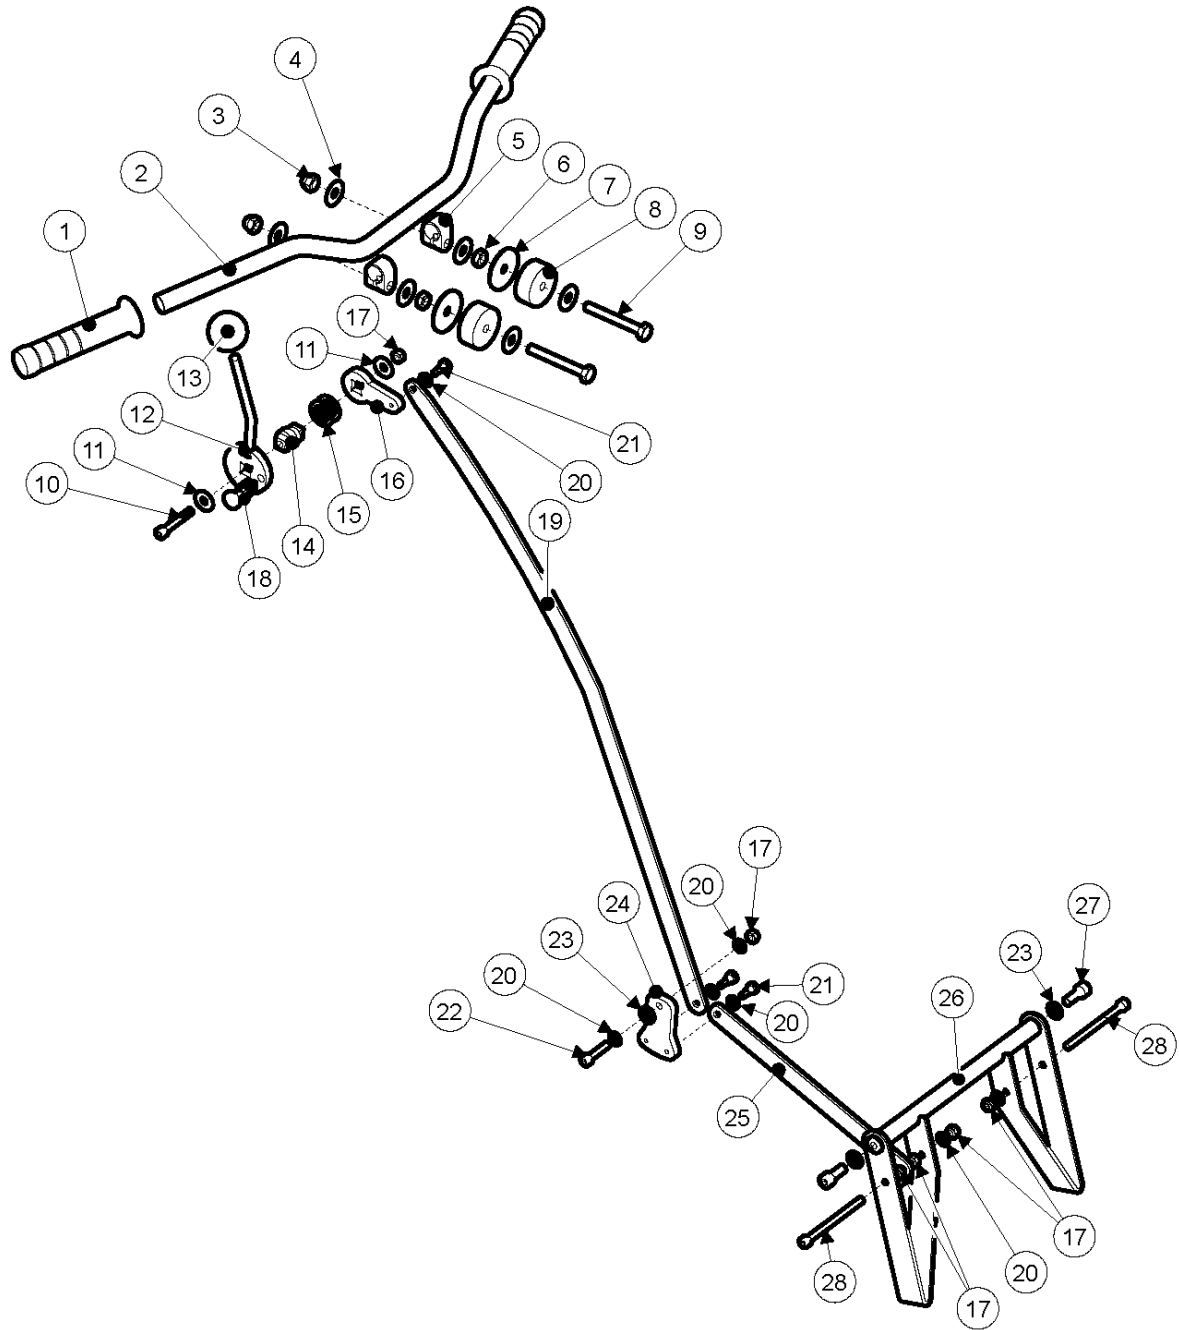

# SPARE PARTS LIST

SURFACE PREPARATION EQUIPMENT

BG 250 ELECTRIC, 2022-04

BG 250  
STEERHANDLE & MACHINE SUPPORT

## STEERING

BG 250 ELECTRIC, 2022-04

Ref	Part No	Description	Remark	QTY KIT
1	534 08 35-01	GRIP	GRIP	2
2	535 35 42-01	STEERING WHEEL	STEERING WHEEL	1
3	900 00 00-02	DUMMY PART	DUMMY PART	2
4	900 00 00-02	DUMMY PART	DUMMY PART	6
5	534 87 18-01	CLAMP	CLAMP	2
6	900 00 00-02	DUMMY PART	DUMMY PART	2
7	900 00 00-02	DUMMY PART	DUMMY PART	2
8	534 42 61-01	BUSH	BUSH	2
9	900 00 00-02	DUMMY PART	DUMMY PART	2
10	900 00 00-02	DUMMY PART	DUMMY PART	1
11	900 00 00-02	DUMMY PART	DUMMY PART	2
12	533 08 47-01	HANDLE	HANDLE	1
13	533 74 24-01	KNOB	KNOB	1
14	533 12 39-01	LEVER	LEVER	1
15	533 45 93-01	SHIM	SHIM	2
16	531 49 21-01	LEVER	LEVER	1
17	900 00 00-02	DUMMY PART	DUMMY PART	4
18	534 76 98-01	STEEL	STEEL	1
19	531 47 61-01	LEVER	LEVER	1
20	900 00 00-02	DUMMY PART	DUMMY PART	6
21	900 00 00-02	DUMMY PART	DUMMY PART	3
22	900 00 00-02	DUMMY PART	DUMMY PART	1
23	900 00 00-02	DUMMY PART	DUMMY PART	3
24	534 66 34-01	LEVER	LEVER	1
25	534 66 35-01	LEVER	LEVER	1
26	534 69 59-01	SUPPORT	SUPPORT	1
26	533 39 05-01	STAND	STAND	1
27	900 00 00-02	DUMMY PART	DUMMY PART	2
28	900 00 00-02	DUMMY PART	DUMMY PART	2

## PIVOTING ARM

BG 250 ELECTRIC, 2022-04

Ref	Part No	Description	Remark	QTY KIT
30	533 47 49-01	BOLT	BOLT	2
31	900 00 00-02	DUMMY PART	DUMMY PART	2
32	531 47 08-01	WHEEL	WHEEL	2
33	534 83 45-01	SHIM	SHIM	6
34	900 00 00-02	DUMMY PART	DUMMY PART	2
35	900 00 00-02	DUMMY PART	DUMMY PART	2
36	900 00 00-02	DUMMY PART	DUMMY PART	3
37	534 87 81-01	ARM	ARM	1
38	534 85 36-01	HOOK	HOOK	2
39	533 08 88-01	CHAIN	CHAIN	1
40	534 76 73-01	PLUG	PLUG	1
41	534 04 44-01	PIPE CLAMP	PIPE CLAMP	1
42	900 00 00-02	DUMMY PART	DUMMY PART	2
43	900 00 00-02	DUMMY PART	DUMMY PART	1
44	900 00 00-02	DUMMY PART	DUMMY PART	1
45	534 62 89-01	HOSE CLAMP	HOSE CLAMP	2
46	535 37 73-01	HOSE	HOSE	1