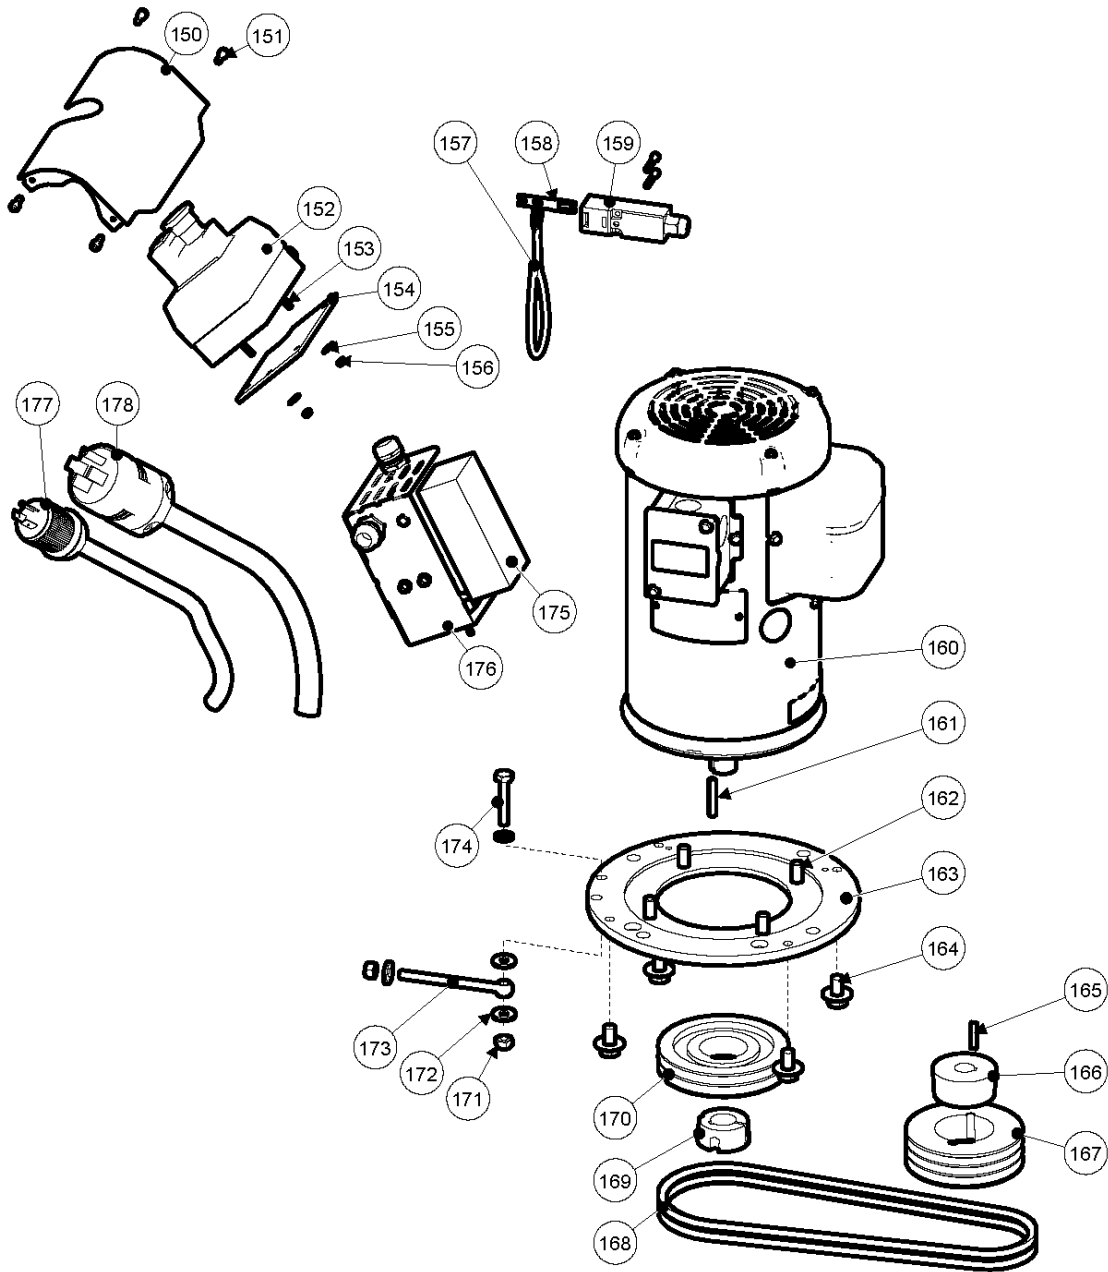

BG 250
CONTROLS, MOTOR & PULLEYS - US

Ref	Part No	Description	Remark	QTY KIT
151	900 00 00-02	DUMMY PART	DUMMY PART	4
152	535 38 13-01	TOOL KIT	TOOL KIT	1
153	900 00 00-02	DUMMY PART	DUMMY PART	2
154	533 65 11-01	PLATE	PLATE	1
155	900 00 00-02	DUMMY PART	DUMMY PART	2
156	900 00 00-02	DUMMY PART	DUMMY PART	2
157	533 81 08-01	CORD	CORD	1
158	533 28 91-01	KEY	KEY	1
159	533 38 74-01	SWITCH	SWITCH	1
160	533 93 50-01	MOTOR	MOTOR	1
161	533 63 68-01	KEY	KEY	1
162	900 00 00-02	DUMMY PART	DUMMY PART	4
163	534 03 54-01	MOUNT	MOUNT	1
164	900 00 00-02	DUMMY PART	DUMMY PART	4
165	535 36 13-01	PARALLEL KEY	PARALLEL KEY	1
166	534 89 10-01	BUSH	BUSH	1
167	531 49 03-01	SHEAVE	SHEAVE	1
168	533 72 89-01	V-BELT	V-BELT	2
169	533 62 72-01	BUSHING	BUSHING	1
170	533 25 60-01	SHEAVE	SHEAVE	1
171	900 00 00-02	DUMMY PART	DUMMY PART	2
172	900 00 00-02	DUMMY PART	DUMMY PART	3
173	533 69 83-01	EYE BOLT	EYE BOLT	1
174	900 00 00-02	DUMMY PART	DUMMY PART	1
175	536976601	TBD	STARTER	1
176	533 74 41-01	BRACKET	BRACKET	1
177	534 76 78-01	PLUG	PLUG	1
178	533 61 32-01	PLUG	PLUG	1