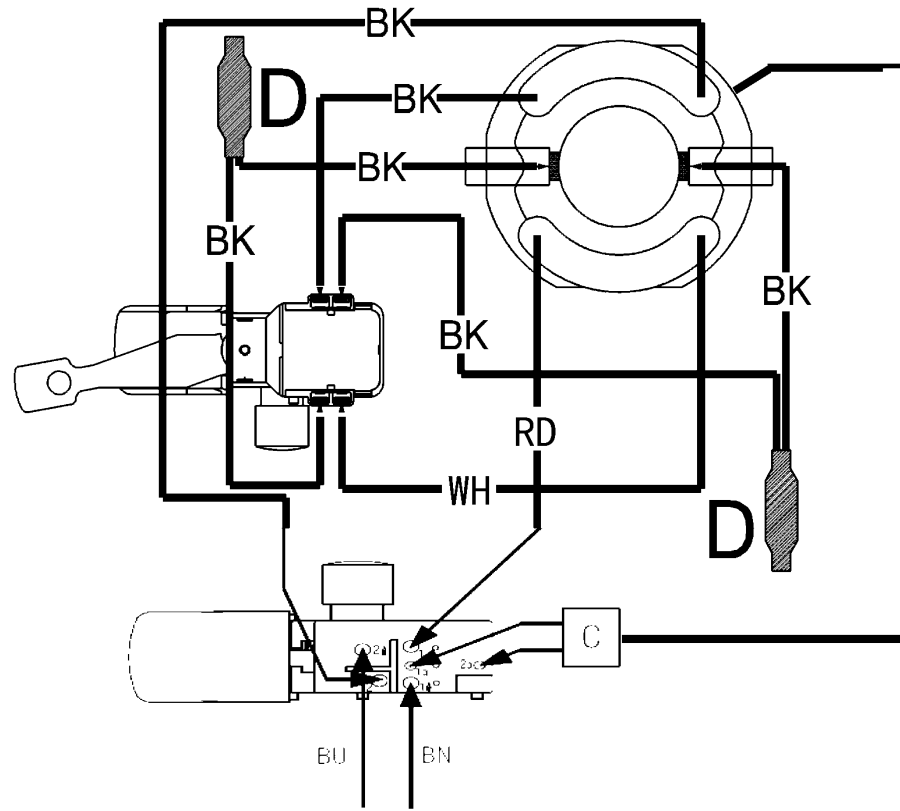

Position	Amount	Type number	Description
1	1	341704550	Cap screw
2	1	341604190	Spindle
3	6	344092220	Rubber plug
4	1	143111080	Ball bearing, 12x28x8
5	1	340033140	Spur gear
6	1	143111460	Needle sleeve
7	1	341701940	Cheese-head screw
8	1	341604250	Spindle
9	1	143113400	Ball bearing, 8x22x7
10	1	310010270	Armature compl., 120V
11	1	338121950	Warning Label 50 x 16
12	1	143112230	Ball bearing, 6x19x6
13	9	141116020	Self-tap. fill. h. screw
14	2	344493250	Strand
15	1	343399520	Housing (2K)
16	1	344100590	Cable sleeve
17	1	343254730	Condenser
18	1	343409580	Electronic switch
19	1	338056190	Rating plate
20	1	311011610	Field coil compl., 120V
21	1	343362490	Cable clip
22	1	343012960	Carbon brush, 120V
23	1	344492750	Cable with UL-CSA-plug
1001	1	338505480	Diagram

a# Circuit Block Diagram