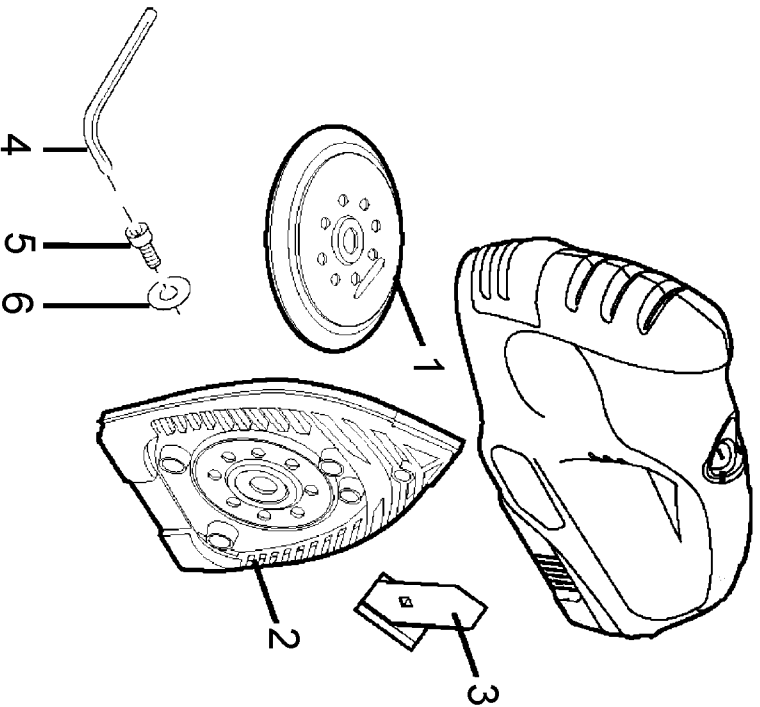

862

871

866

867

856

Parts List for BDS1802G Type 1

Item Number	Part Number	Description	Qty Required
1	581103-00	PLATEN	1
2	5106579-00	PLATEN ASSY.	1
3	579112-00S	FINGER PLATEN	1
4	5106602-00	ALLEN WRENCH	1
5	5106605-00	SCREW	1
6	5106603-00	WASHER	1
856	000000-00	No Longer Available	1
856	5106600-00	VACUUM ADAPTER	1
856	579193-00	ACCY PACK	1
862	5106625-00	CARRY BAG	1
866	HPB18	BATTERY	2
867	5102026-00	BATTERY CAP	1
871	5103069-12	CHARGER	1