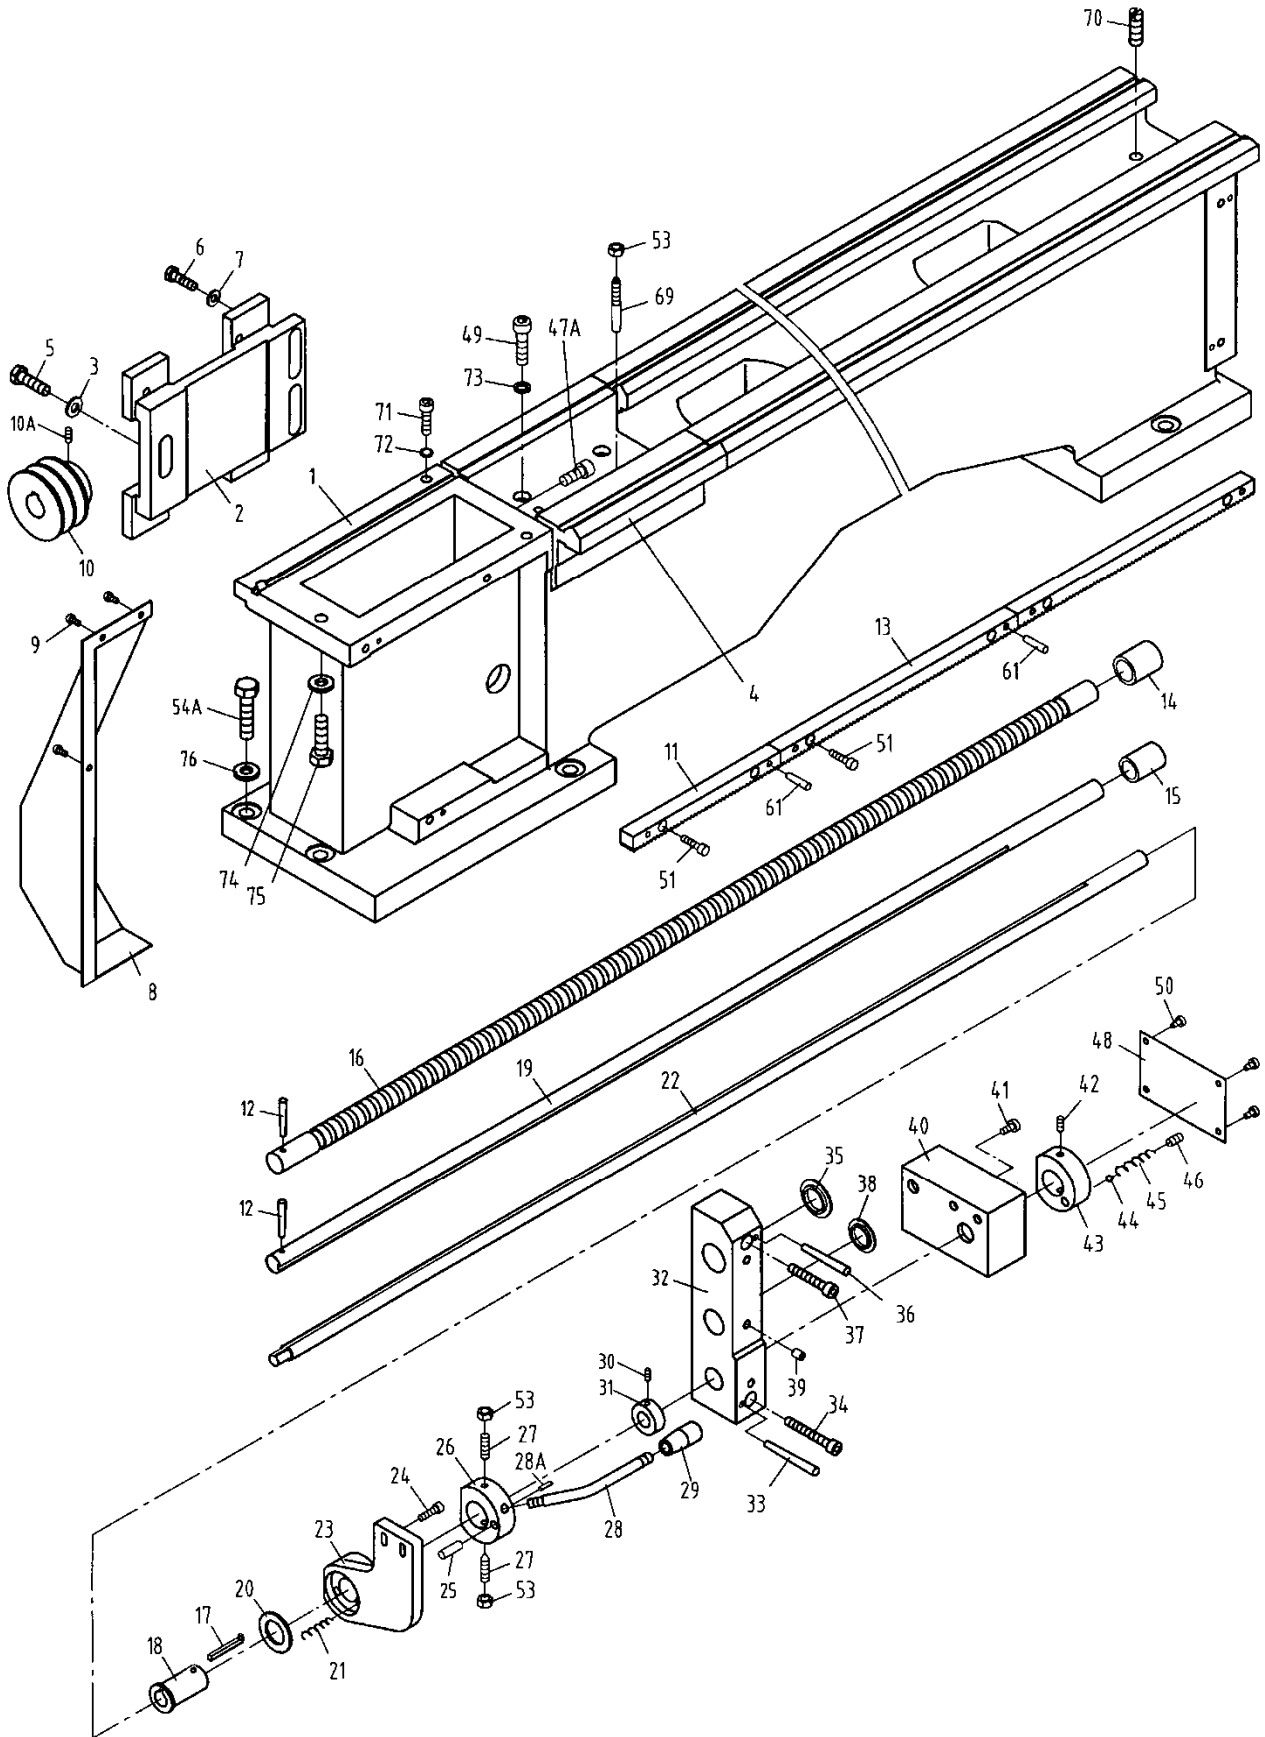

7.1 Bed Assembly I – Exploded View

7.2 Bed Assembly I – Parts List

Index No	Part No	Description	Size	Qty
1	GHB1340A-01101	Bed		1
2	GHB1340A-1110	Motor Base		1
3	TS-1550071	Washer	M10	3
4	GHB1340-1102	Gap Bridge		1
5	TS-149105	Hex Cap Bolt	M10 x 35	3
6	TS-1490041	Hex Cap Bolt	M8 x 25	4
7	TS-1550061	Washer		4
8	GHB1340A-02703	End Cover (GHB-1340A only)		1
	GHB1440A-02703	End Cover (GHB-1440A only)		1
9	GHB1340A-9B	Screw	M5 x 8	3
10	GHB1340-01112	Pulley		1
10A	TS-1523041	Set Screw	M6 x 12	1
11	01203	Rack		1
12	GHB1340A-12B	Pin	5 x 35	2
13	01204-2	Rack		2
14	32A1105	Collar		1
15	32A1106	Collar		1
16	GHB1340A-1701	Lead Screw	GHB-1340A	1
	BDB1340A-1701	Lead Screw	BDB-1340A	1
17	321728	Key		1
18	321706	Collar		1
19	GHB1340A-1702	Feed Rod	GHB-1340A	1
	BDB1340A-1702	Feed Rod	BDB-1340A	1
20	01707	Brake Ring		1
21	GHB1340A-21B	Spring	1 x 7.5 x 25	3
22	GHB1340A-1703	Shaft	GHB-1340A	1
	BDB1340A-1703	Shaft	BDB-1340A	1
23	32A1103A	Bracket		1
24	TS-1503061	Hex Socket Cap Screw	M6 x 22	4
25	GHB1340A-25B	Pin	6 x 25	1
26	32A1710	Handle Hub		1
27	TS-1524061	Screw	M8 x 28	2
28	01710A	Handle		1
28A	GHB1340A-77	Pin	3 x 10	1
29	GHB1340A-29B	Knob	BM10 x 50	1
30	TS-1522031	Set Screw	M5 x 8	1
31	01708	Collar		1
32	32A1104A	Bracket		1
33	GHB1340A-33B	Pin	6 x 70	1
34	TS-1504131	Hex Socket Cap Screw	M8 x 65	1
35	32A1502	Plug		1
36	GHB1340A-36B	Pin	6 x 65	2
37	TS-1504121	Hex Socket Cap Screw	M8 x 60	2
38	32A1502	Plug		1
39	GHB1340A-39B	Oil Ball	8	3
40	32A1301	Switch Box		1
41	TS-1504041	Hex Socket Cap Screw	M8 x 20	4
42	TS-1523051	Screw	M6 x 16	1
43	32A1705	Bushing		1
44	SB-6MM	Steel Ball	6	1
45	GHB1340A-45B	Spring	1X5X22	1
46	TS-1524041	Screw	M8 x 16	1
47A	TS-1525021	Set Screw	M10 x 12	1
48	32A1504	Switch Box Cover		1
49	TS-1505051	Hex Socket Cap Screw	M10 x 35	4
50	TS-1502021	Socket Head Cap Screw	M5 x 10	4
51	TS-1503061	Hex Socket Cap Screw	M6 x 25	8
53	TS-1540061	Hex Nut	M8	4
54A	TS-1492061	Hex Cap Bolt	M12 x 60	6
61	GHB1340-61B	Pin	6 x 30	6