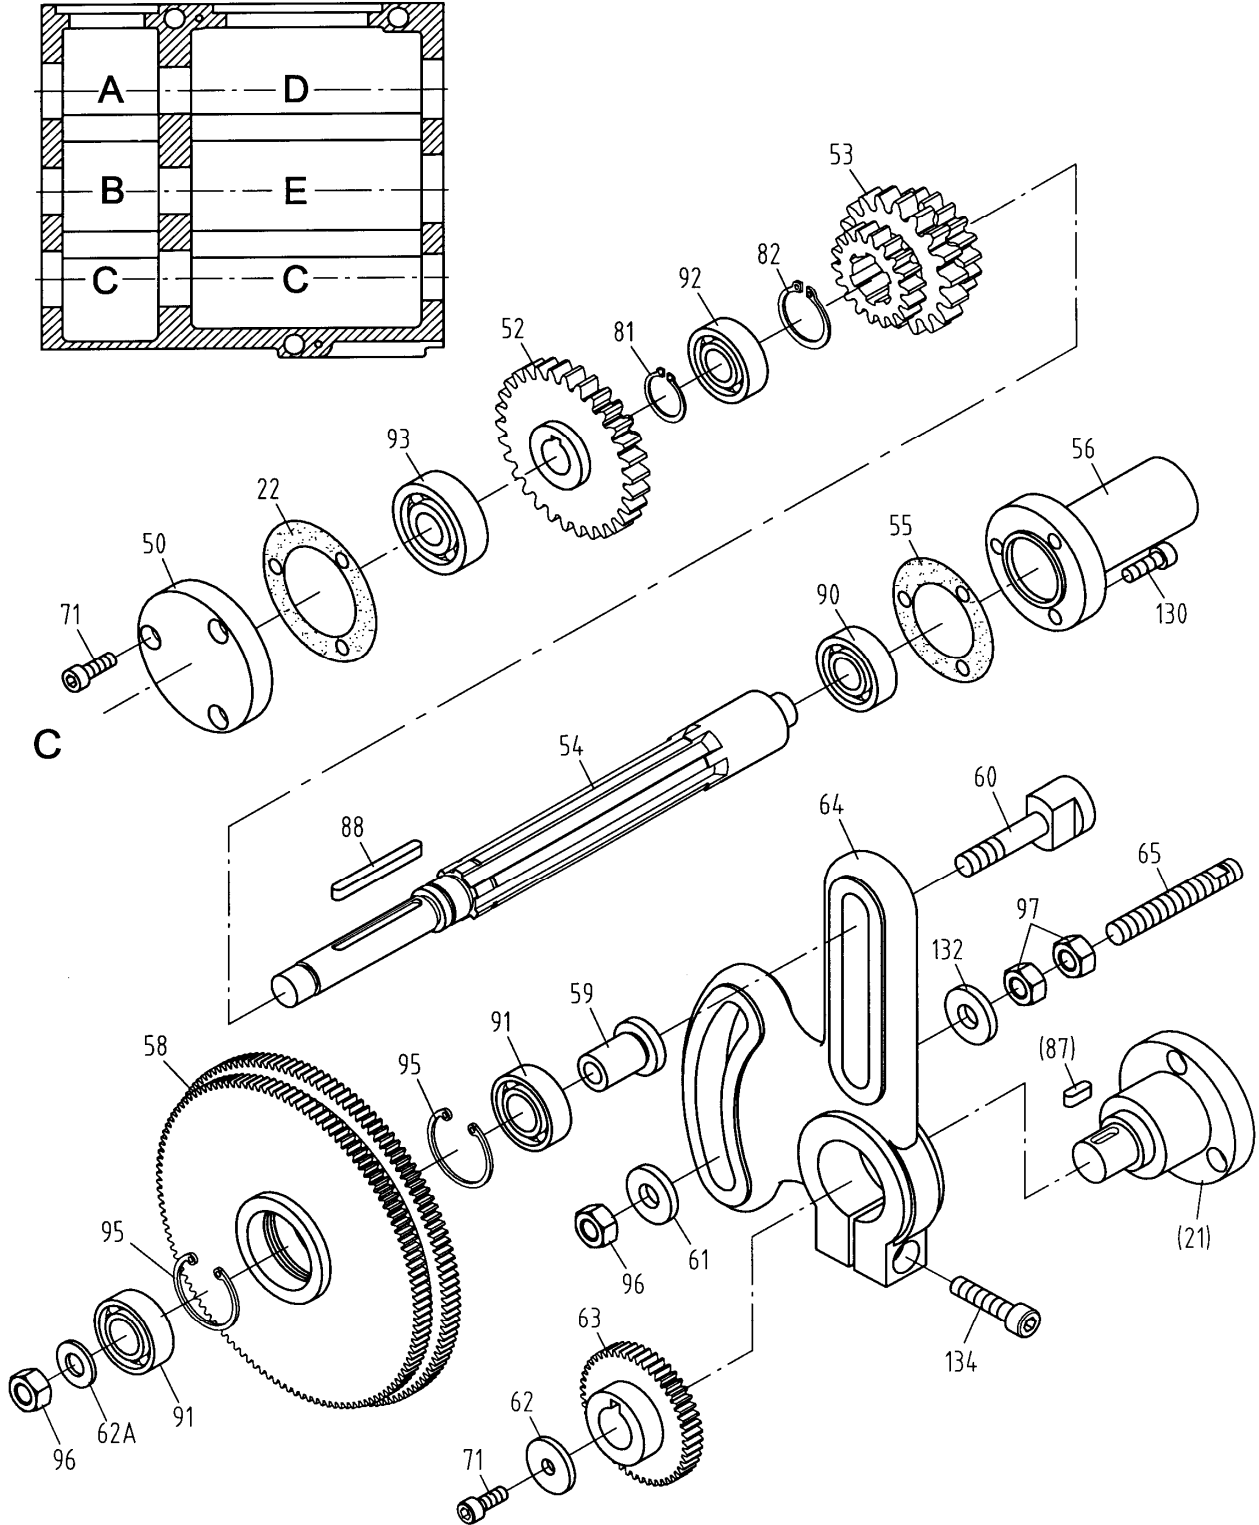

11.1 Gear Assembly III – Exploded View

11.2 Gear Assembly III – Parts List

Index No	Part No	Description	Size	Qty
21	32A5113	Cover		1
22	32A5503	Gasket		1
50	32A5115	End Cover		1
52	32A5718A	Gear	2.5m30T, 15T	1
53	32A5721A	Gear	2.25m, 3.25m, 2.5m18T	1
54	05701	Key shaft		1
55	05505	Gasket		1
56	05102	Cover		1
58	40A5736	Gear	1.25m120T, 127T	1
59	40A5738	Collar		1
60	40A5739	Screw		1
61	321719	Washer		1
62	40A5740	Washer		2
62A	40A5740A	Washer		1
63	32A5726A	Gear	1.25m48T	5
64	32A5119	Gear Frame		1
65	321718	Screw rod		1
71	TS-1504031	Socket Head Cap Screw	M6 x 16	4
81	GHB1340A-G81	C-clip	20	1
82	GHB1340A-G82	C-clip	25	1
87	GHB1340A-G87	Key	5 x 14	1
88	GHB1340A-G88	Key	5 x 50	1
90	BB-6202	Bearing	6202	1
91	BB-6103	Bearing	6103	2
92	BB-6004	Bearing	6004	1
93	BB-6302	Thrust Bearing	6302	1
95	GHB1340A-G95	C-clip	35	2
96	TS-1540071	Hex Nut	M10	1
97	TS-1540081	Hex Nut	M12	3
130	TS-1503031	Socket Head Cap Screw	M6 x 12	3
132	TS-2360121	Washer		1
134	GHB1340A-G134	Hex Socket Cap Screw	M8 x 30	1