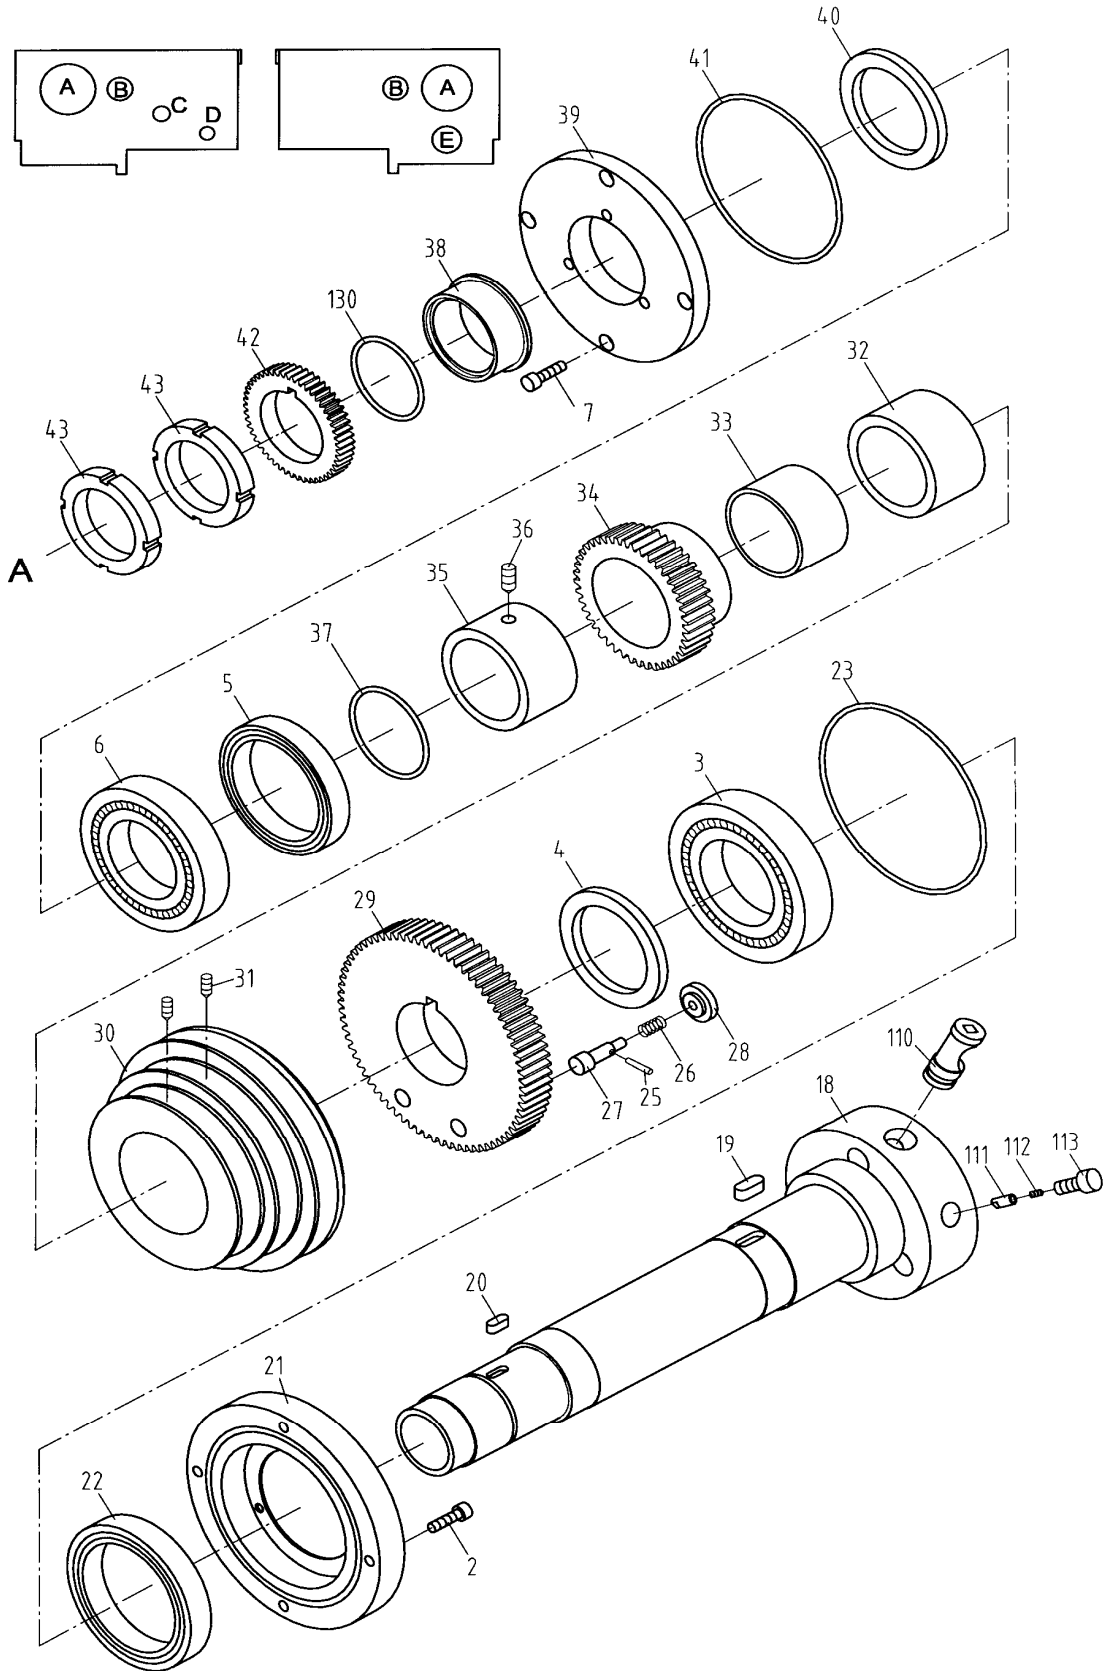

2.1 BDB-1340A Headstock Assembly II – Exploded View

2.2 BDB-1340A Headstock Assembly II – Parts List

Index No	Part No	Description	Size	Qty
2	TS-1503051	Socket Set Screw	M8 x 10	4
3	BB-30212	Taper Roller Bearing	60 x 110 x 22	1
4	BDB1340-H4	Oil Seal	PG60 x 80 x 12	1
5	OS-709012	Oil Seal	SG70 x 90 x 12	1
6	BB-30211	Taper Roller Bearing	55 x 100 x 21	1
7	TS-1503041	Hex Socket Cap Screw	M6 x 16	4
18	04701	Spindle	D1-4	1
19	BDB1340-H19	Key	8 x 7 x 18	1
20	BDB1340-H20	Key	6 x 6 x 16	1
21	04102	Bearing Cover (front)		1
22	BDB1340-H22	Oil Seal	75 x 100 x 12	1
23	BDB1340-H23	O-Ring	125 x 3.1	1
25	BDB1340-H25	Shaft Pin	3 x 18	1
26	BDB1340-H26	Spring	0.8 x 11 x 18	1
27	04703	Pin		1
28	04702	Nut		1
29	04117A	Gear	2m74T	1
30	04116	Pulley		1
31	TS-1523031	Set Screw	M6 x 10	2
32	04302	Bushing		1
33	04301	Bushing		1
34	04115	Gear	2m44T	1
35	04114	Spacer		1
36	TS-1524021	Set Screw	M8 x 6	1
37	BDB1340-H37	O-Ring	60 x 3.1	1
38	04112A	Spacer		1
39	04113	Bearing Cover (rear)		1
40	BDB1340-H40	Oil Seal	W60 x 80 x 8	1
41	BDB1340-H41	O-Ring	110 x 3.1	1
42	04713	Gear	1.5m50T	1
43	04743	Locking Nut		2
110	04729	Cam		3
111	04741	Pin		3
112	BDB1340-H112	Spring	0.6 x 4 x 16	3
113	TS-1504041	Hex Socket Cap Screw	M8 x 18	3
130	BDB1340-H130	O-Ring	55 x 3.1	1