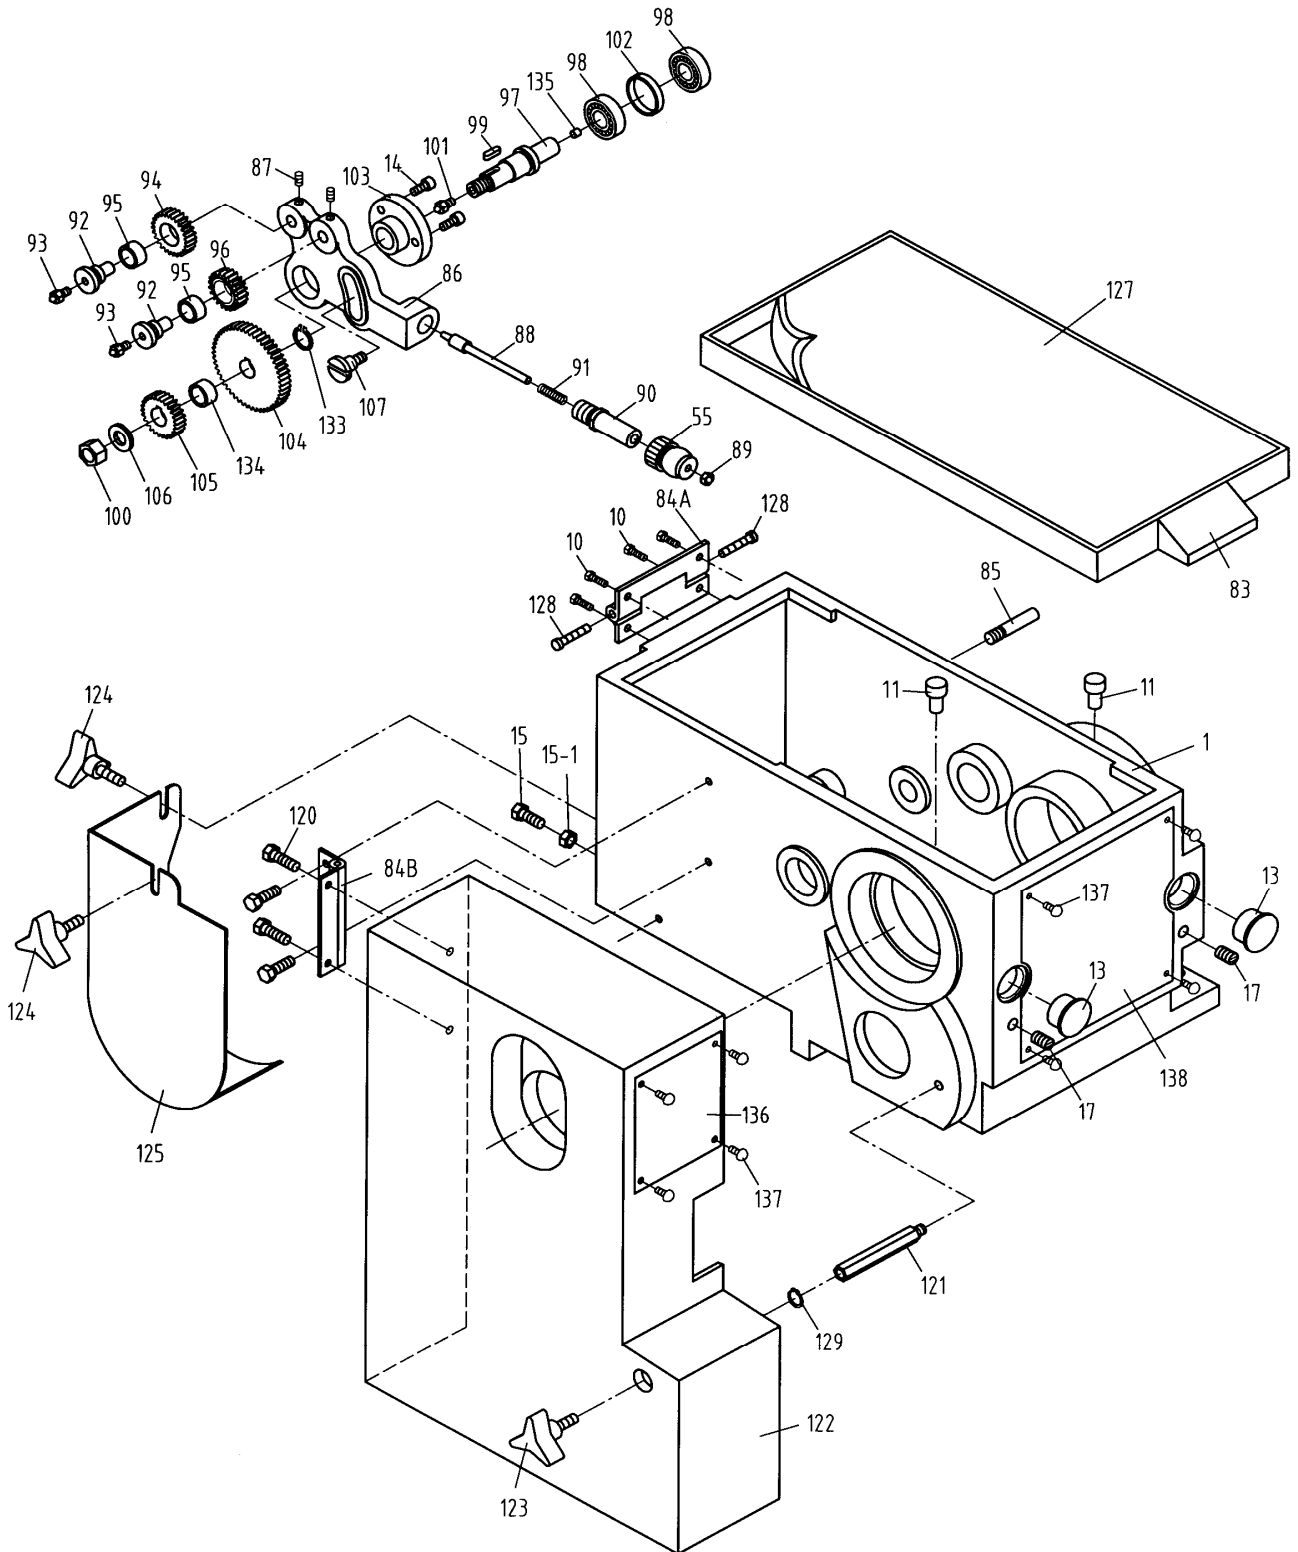

1.0 BDB-1340A Headstock Assembly I – Exploded View

1.1 BDB-1340A Headstock Assembly I – Parts List

Index No	Part No	Description	Size	Qty
1	04101B	Headstock Casting		1
10	TS-1482021	Hex Socket Cap Screw	M6 x 12	4
11	04501A	Inlet Plug		2
13	BDB1340-H13	Oil Sight Glass		2
14	TS-1503031	Hex Socket Cap Screw	M6 x 12	3
15	TS-1490081	Hex Cap Bolt	M8 x 45	2
15-1	TS-1540061	Nut	M8	2
17	BDB1340-H17	Screw	1/8"	2
55	04733B	Knob		1
83	04310	Cover		1
84A	04723A	Cover Hinge		1
84B	04723B	End Cover Hinge		1
85	04705	Strut		1
86	BDB1340A-02118A	Arm		1
87	TS-1523031	Set Screw	M6 x 10	2
88	04725B	Plunger		1
89	BDB1340-H89	Cap Nut		1
90	04734B	Spring Sleeve		1
91	BDB1340-H91	Spring	1x9x50	1
92	04721	Idle Shaft		2
93	BDB1340-H93	Oil Nipple		2
94	04719	Gear	1.5m26T	1
95	04303	Bushing		2
96	04720	Gear	1.5m21T	1
97	BDB1340A-02717A	Output Shaft		1
98	BB-6202ZR	Ball Bearing	6202ZR	2
99	BDB1340A-H99	Key	5 x 5 x 50	1
100	TS-1540081	Hex Nut	M12	1
101	BDB1340-H93	Oil Nipple		1
102	04716	Spacer		1
103	04119A	Flange		1
104	BDB1340A-02718A	Gear	1.5m50T	1
105	GH1340A-05735	Gear	1.25m32T	1
	32A5726A	Gear	1.25m42T	1
	BDB1340A-32A5726A	Gear	1.25m44T	1
106	BDB1340-H106	Washer		1
107	04714	Bolt		1
120	TS-1482021	Cap Screw	M6 x 12	4
121	BDB1340A-02722A	Stud		1
122	BDB1340A-02305A	End Cover		1
123	BDB1340-H123	Knob		1
124	BDB1340-H124	Knob		2
125	04724	Cover		1
127	BDB1340-H127	Rubber Mat		1
128	TS-1503081	Hex Socket Cap Screw	M6 x 35	2
129	BDB1340-H129	C-Clip	8	1
133	BDB1340A-H133	C-clip for Shaft	19	1
134	BDB1340A-02124	Spacer		1
135	BDB1340A-H135	Plug	5	1
136	BDB1340A-H136	Sign Plate		1
137	BDB1340A-H137	Half Round Cap Screw	M3x50	8
138	BDB1340A-H138	Sign Plate		1