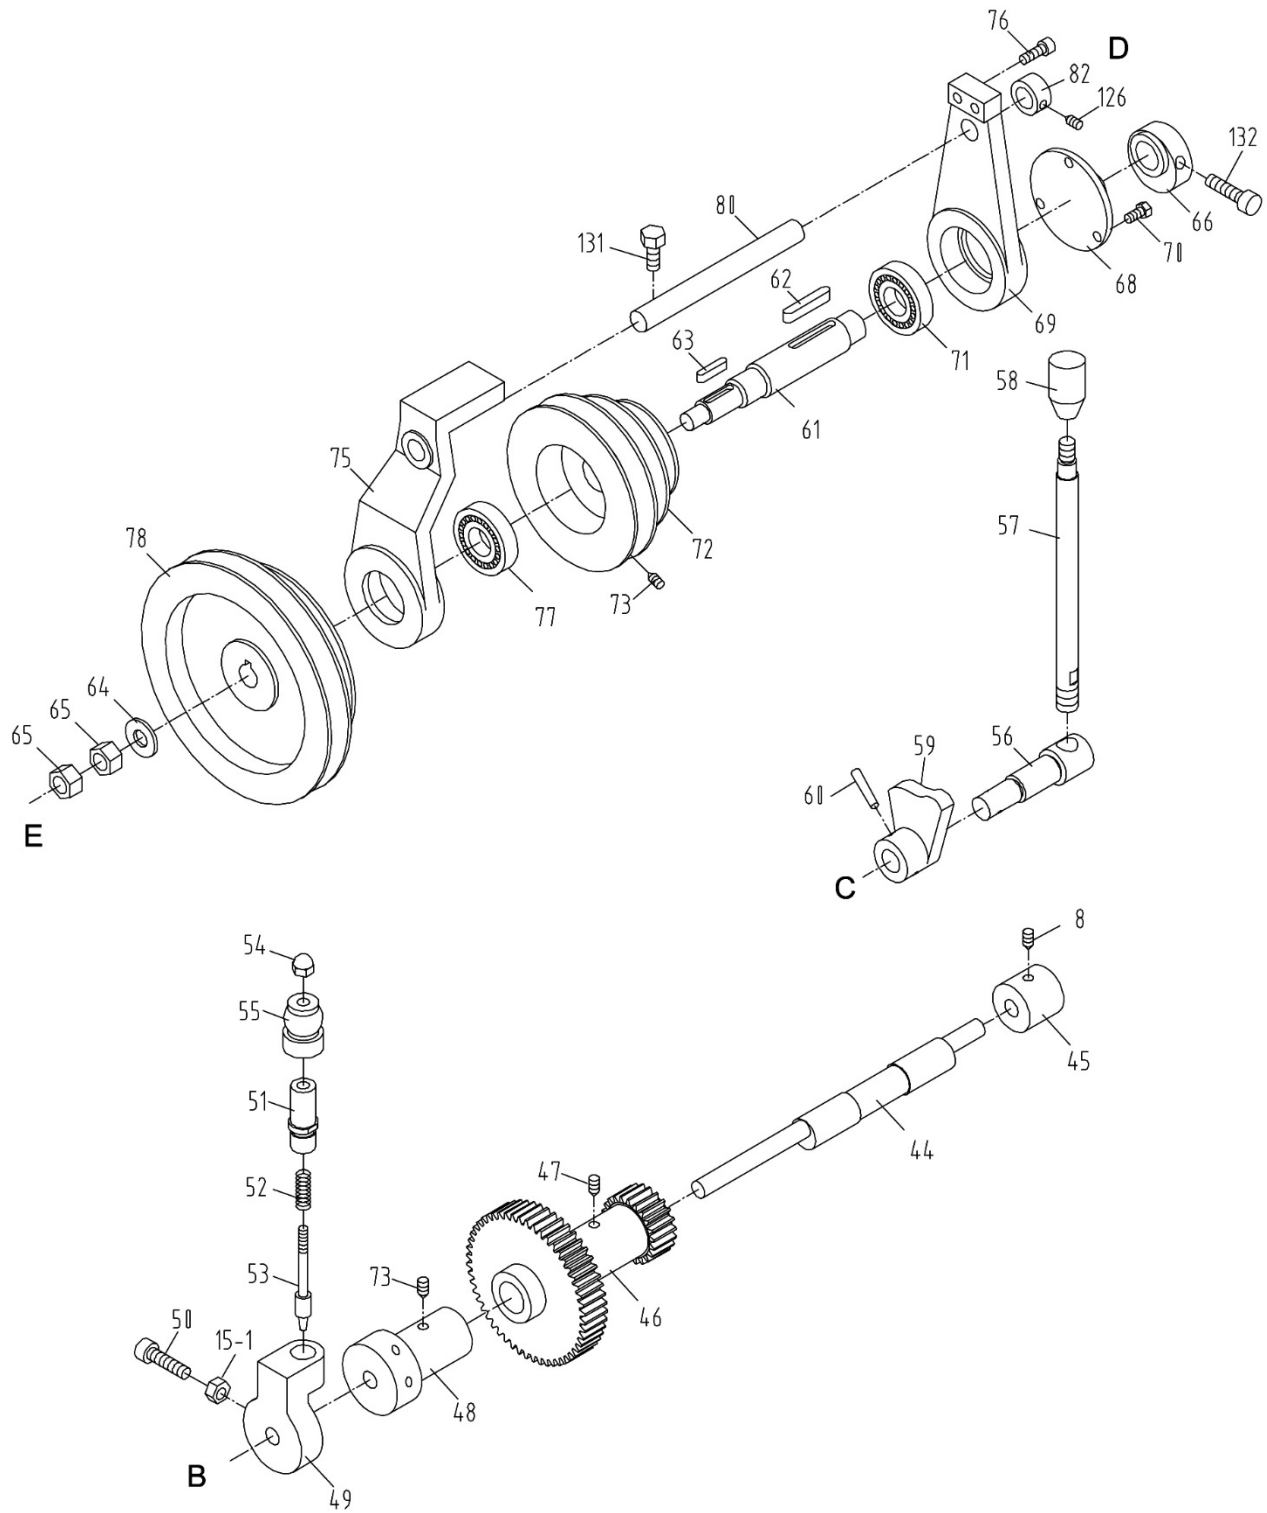

3.1 BDB-1340A Headstock Assembly III – Exploded View

3.2 BDB-1340A Headstock Assembly III – Parts List

Index No	Part No	Description	Size	Qty
8	TS-1524021	Set Screw	M8 x 10	1
15-1	TS-1540061	Nut	M8	1
44	04704	Eccentric Shaft		1
45	04103A	Bushing		1
46	04109A	Gear	2m52T, 2m22T	1
47	TS-1523011	Set Screw	M6 x 6	1
48	04111A	Bushing		1
49	04110	Moving Arm		1
50	TS-1504071	Hex Socket Cap Screw	M8 x 35	1
51	04726	Sleeve		1
52	BDB1340-H52	Spring	1 x 9 x 40	1
53	04725	Shaft		1
54	BDB1340-H54	Cap Nut	M6	1
55	04733B	Knob		1
56	04706	Shaft		1
57	04707	Handle		1
58	BDB1340-H58	Knob		1
59	04104A	Cam		1
60	BDB1340-H60	Spring Pin	5 x 30	1
61	04712	Input Shaft		1
62	BDB1340-H62	Key	6 x 6 x 40	1
63	BDB1340-H63	Key	5 x 5 x 25	1
64	TS-1550081	Washer	M12	1
65	TS-1540081	Hex Nut	M12	2
66	04708	Cam		1
68	04709	Strut		1
69	04105A	Swing Arm		1
70	TS-1482021	Hex Socket Cap Screw	M6 x 12	3
71	BB-6204ZR	Ball Bearing	6204ZR	1
72	04107	Pulley		1
73	TS-1524021	Set Screw	M8 x 8	2
75	04106A	Swing Arm		1
76	TS-1503051	Hex Socket Cap Screw	M6 x 20	2
77	BB-6204	Ball Bearing	6204	1
78	BDB1340A-04108	Pulley		1
80	04711	Shaft		1
82	04710	Spacer		1
126	TS-1523011	Set Screw	M6 x 6	1
131	TS-1490041	Hex Cap Bolt	M8 x 25	1
132	TS-1504041	Hex Socket Cap Screw	M8 x 20	1
	BDB1340A-02311	Nameplate (not shown)		1
	BDB1340A-02304A	Nameplate (not shown)		1
	04308	Nameplate (not shown)		1
	VB-B32	V-Belt (not shown)	B32	1
	VB-B33	V-Belt (not shown)	B33	1