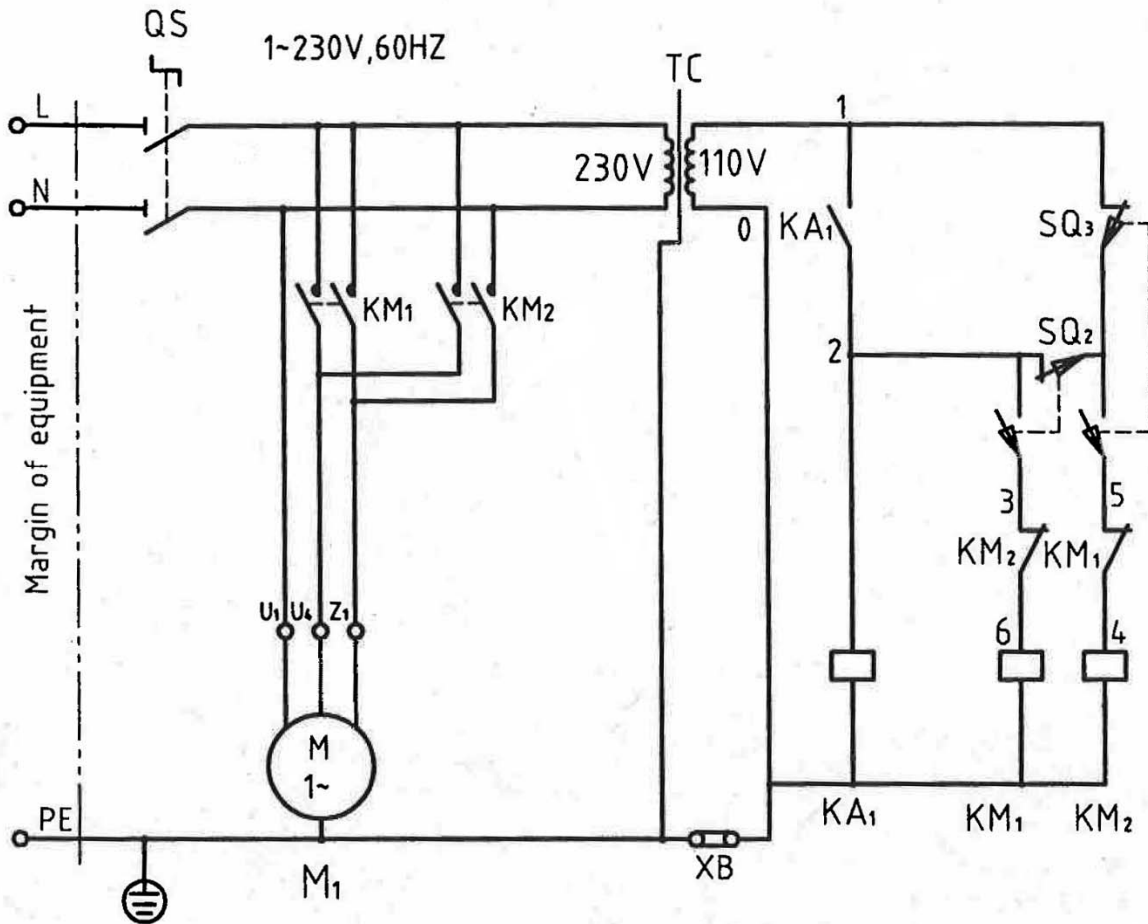

26.1 Electrical Schematic – BDB-1340A

26.2 Electrical Schematic Parts List – BDB-1340A

Index No	Part No	Description	Size	Qty.
1	GHB1340-KA1	Relay	CA2-DN140	1
2	GHB1340-KM1	A.C. Contactor	LC1-D259	1
3	GHB1340-KM2	A.C. Contactor	LC1-D259	1
4	GHB1340-TC	Control Transformer	JBK3-63	1
5	GHB1340A-SQ2	Stroke Switch	LXW5-11D1	1
6	GHB1340A-SQ3	Stroke Switch	LXW5-11D1	1
7	GHB1340-XT1	Wiring Board	JHY1-32	1
8	GHB1340-XT2	Wiring Board	JHY1-16	1
9	GHB1340-XB	Copper Plate (for grounding)		1