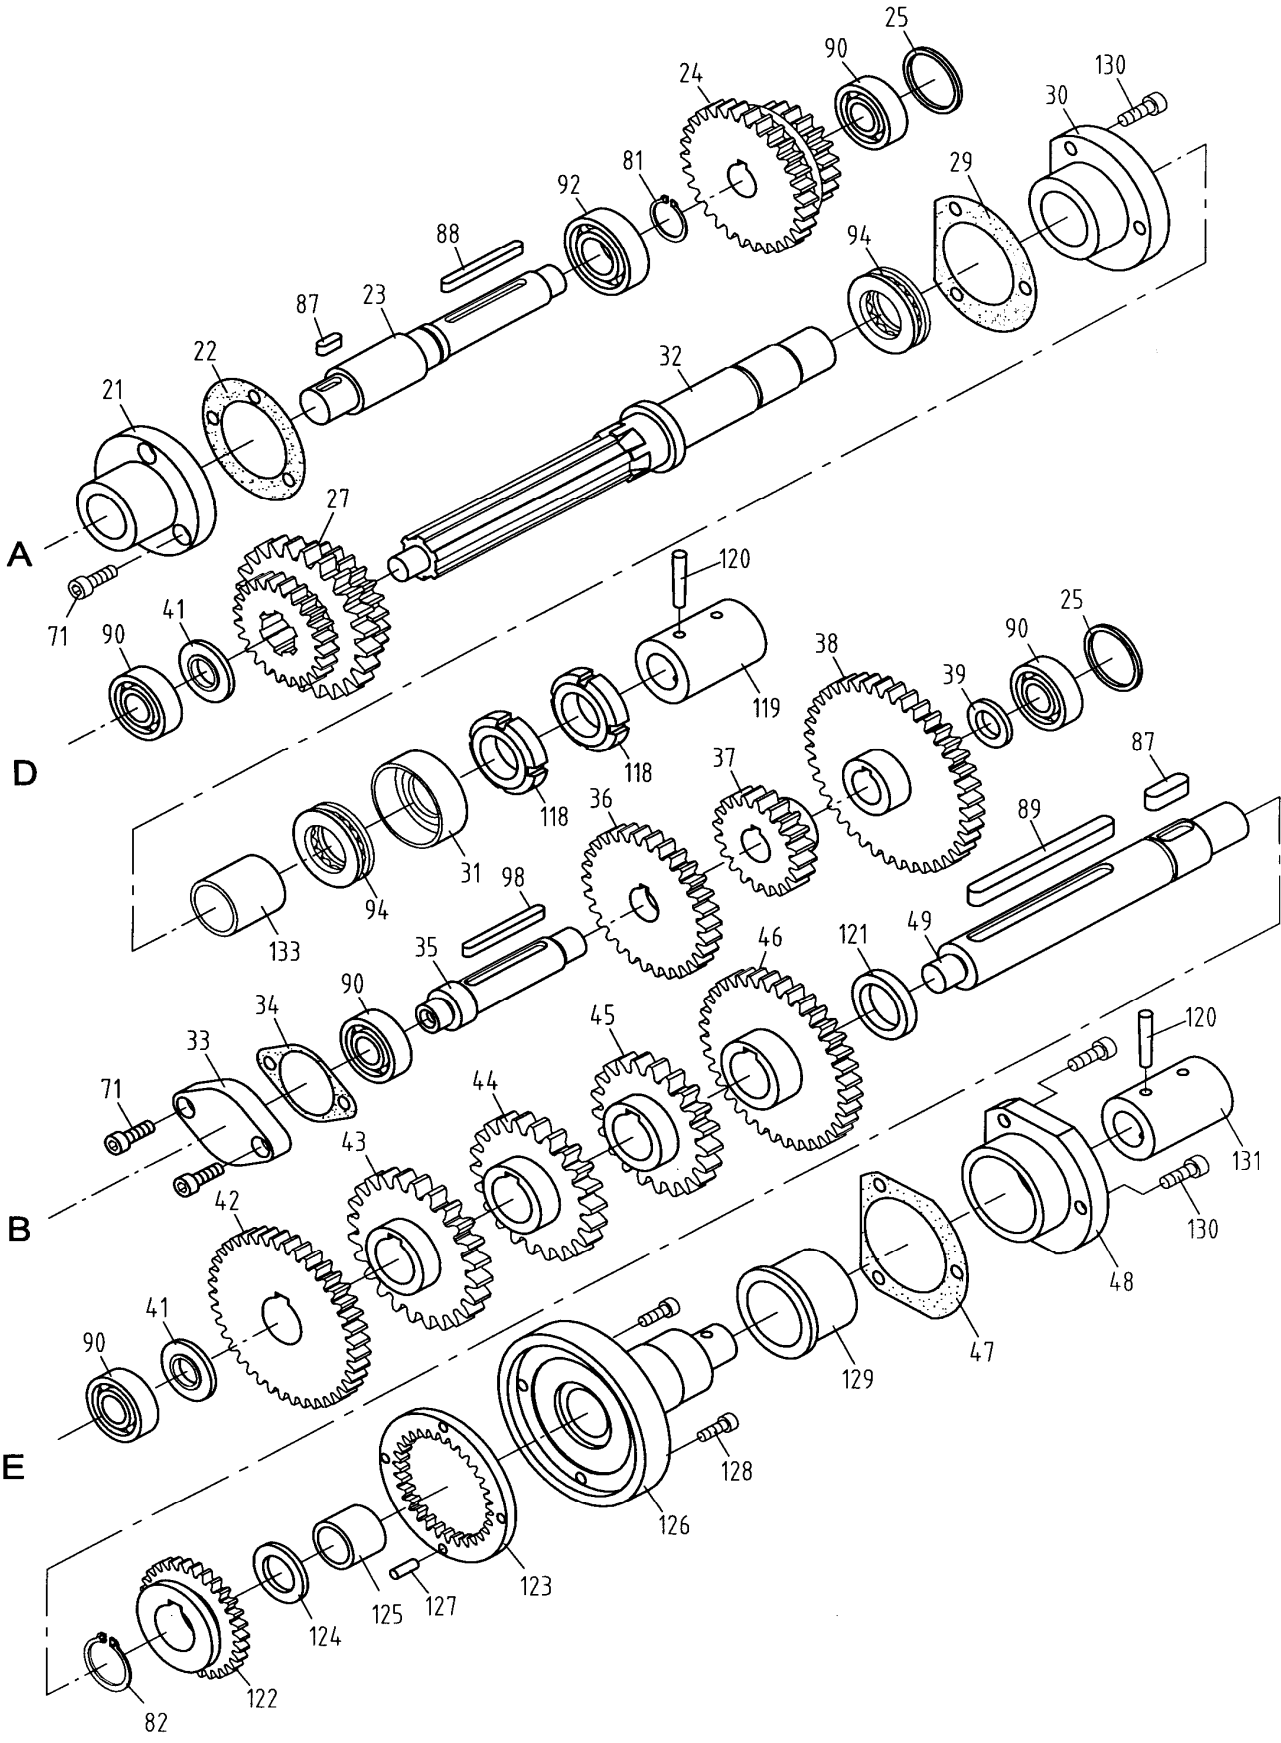

10.1 Gear Assembly II – Exploded View

10.2 Gear Assembly II – Parts List

Index No	Part No	Description	Size	Qty
21	32A5113	Cover		1
22	32A5503	Gasket		1
23	32A5712	Shaft		1
24	32A5710A	Gear	2.5m30T, 20T	1
25	32A5719	Washer		2
27	05718	Gear	2.25m, 3.25m, 2.5m24T	1
29	05502	Gasket		1
30	05104	Bushing		1
31	05714	Washer		1
32	05716	Shaft		1
33	32A5114	End cover		1
34	32A5504	Gasket		1
35	32A5716	Shaft		1
36	32A5714A	Gear	2.5m30T	1
37	32A5715A	Gear	2.5m20T	1
38	32A5713A	Gear	2.5m40T	1
39	32A5708	Washer		2
41	05719	Washer		2
42	05702	Gear	2.25m40T	1
43	05703	Gear	3.25m24T	1
44	05704	Gear	3.25m22T	1
45	05705	Gear	3.25m21T	1
46	05706	Gear	2.5m36T	1
47	05501	Gasket		1
48	05103	Flange		1
49	05717	Shaft		1
71	TS-1504031	Socket Head Cap Screw	M6 x 16	5
81	GHB1340A-G81	C-clip	20	1
82	GHB1340A-G82	C-clip	25	1
87	GHB1340A-G87	Key	5 x 14	1
88	GHB1340A-G88	Key	5 x 50	1
89	GHB1340A-G89	Key	8 x 110	1
90	BB-6202	Bearing	6202	5
92	BB-6004	Bearing	6004	1
94	BB-51105	Thrust Bearing	51105	2
98	GHB1340A-G98	Key	5 x 55	1
118	GHB1340A-G118	Round Nut	M24 x 1.5	2
119	05713	Connecting Sleeve	GHB1340A	1
	BDB1340A-05713	Connecting Sleeve		1
120	GHB1340A-G120	Pin	5 x 35	4
121	05707	Washer		1
122	05708	Gear	2m30T	1
123	05709	Inner Gear	2m30T	1
124	05711	Washer		1
125	05302	Oil Light Bushing		1
126	05710	XIB Shaft		1
127	GHB1340A-G127	Pin	5n6 x 14	2
128	GHB1340A-G128	Screw	M5 x 10	2
129	05301	Sliding Bearing		1
130	TS-1503031	Socket Head Cap Screw	M6 x 12	6
131	GHB1340A-05712	Connecting Sleeve	GHB-1340A	1
	BDB1340A-05712	Connecting Sleeve	BDB-1340A	1
133	05303	Bearing Housing		1