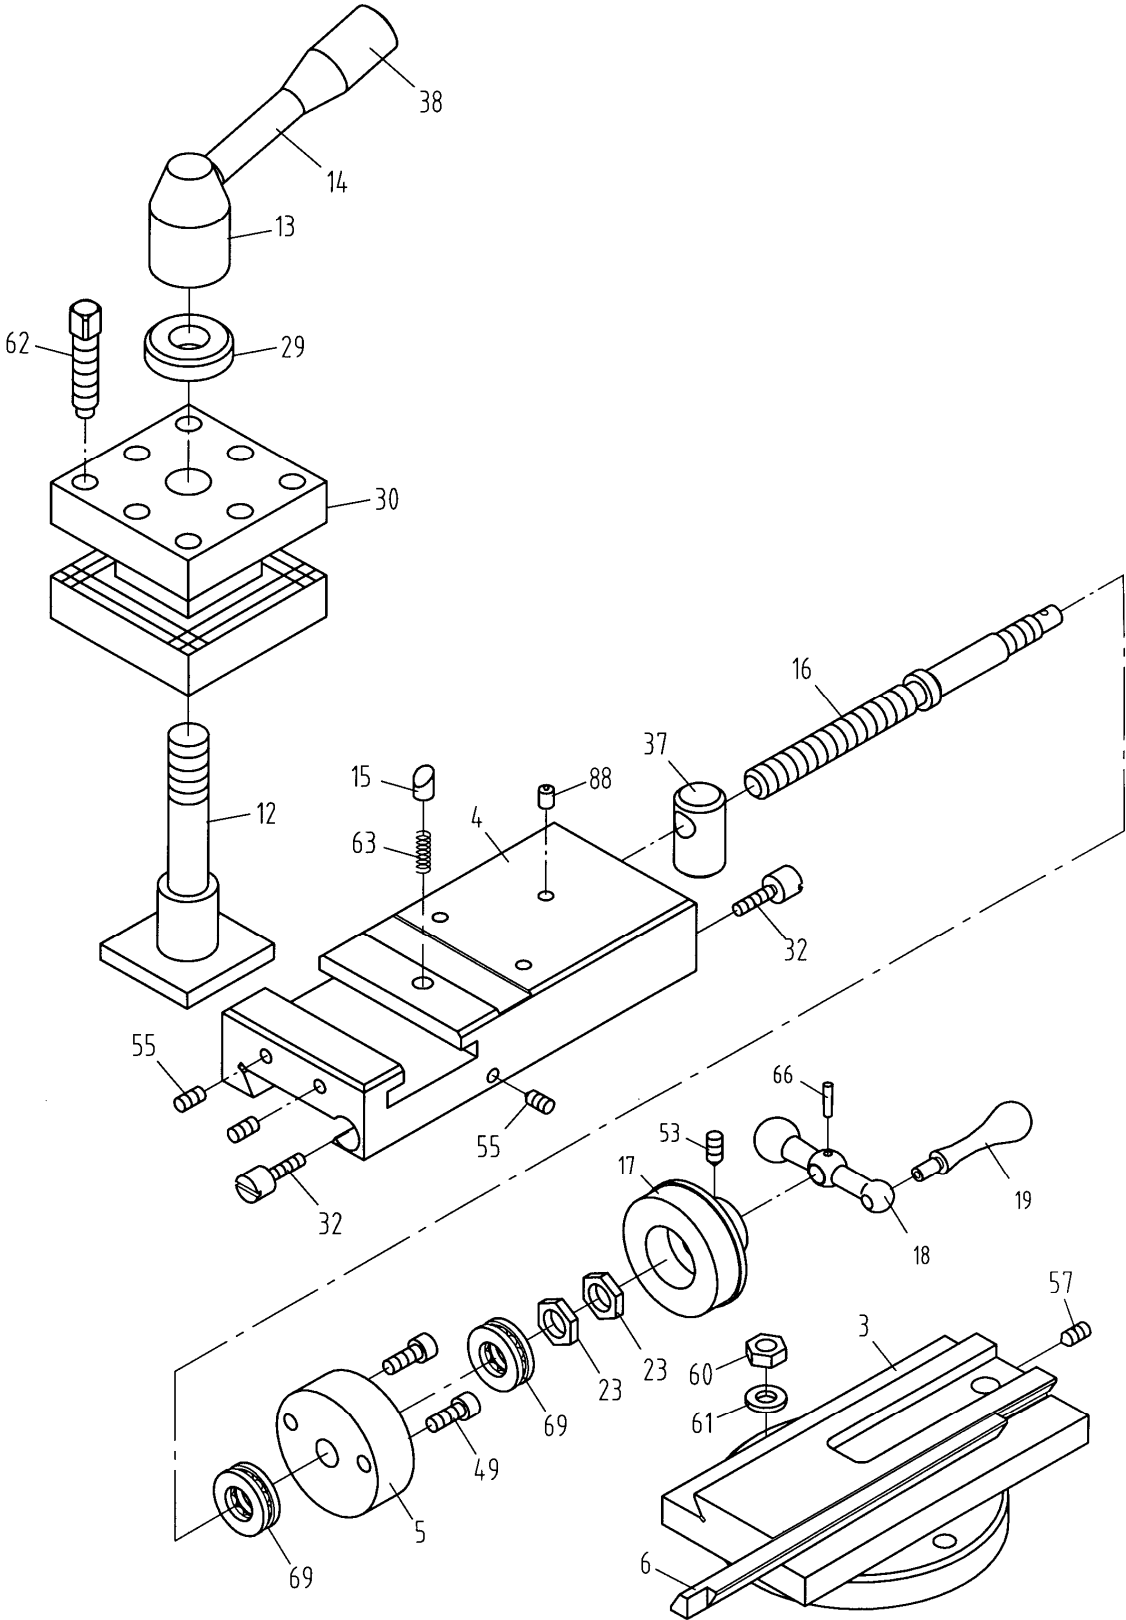

16.1 Top Slide, Tool Post, Saddle, and Cross Slide I – Exploded View

16.2 Top Slide, Tool Post, Saddle, and Cross Slide I – Parts List

Index No	Part No	Description	Size	Qty
3	07103	Swivel Slide		1
4	07104	Top Slide		1
5	07111	Collar		1
6	07117	Gib		1
12	07205	Screw		1
13	07206	Handle Base		1
14	07207	Handle Shaft		1
15	07209	Stop		1
16	07210	Screw		1
17	07212	Index Ring		1
18	07213	Ball Handle		1
19	07214	Handle		1
23	07221	Nut		2
29	07233	Washer		1
30	07234	Post Base		1
32	07237	Gib Adjusting Screw		2
37	07430	Nut		1
38	07508	Knob		1
49	TS-1503051	Hex Socket Cap Screw	M6 x 20	2
53	TS-1523011	Set Screw	M6 x 6	1
55	TS-1523031	Set Screw	M6 x 10	3
57	TS-1524011	Set Screw	M8 x 8	1
60	TS-1540061	Hex Nut	M8	2
61	TS-1550061	Washer	M8	1
62	GHB1340-62T	Screw	M10 x 40	8
63	GHB1340-63T	Spring	0.6 x 4x 18	1
66	GHB1340-66T	Pin	3 x 16	1
69	GHB1340-69T	Ball Bearing		2
	GHB1340-TSA	Top Slide Assembly w/o Tool Post		1
70	07545	Screw	M8 x 20	1
88	GHB1340-88	Oil Ball	6	1