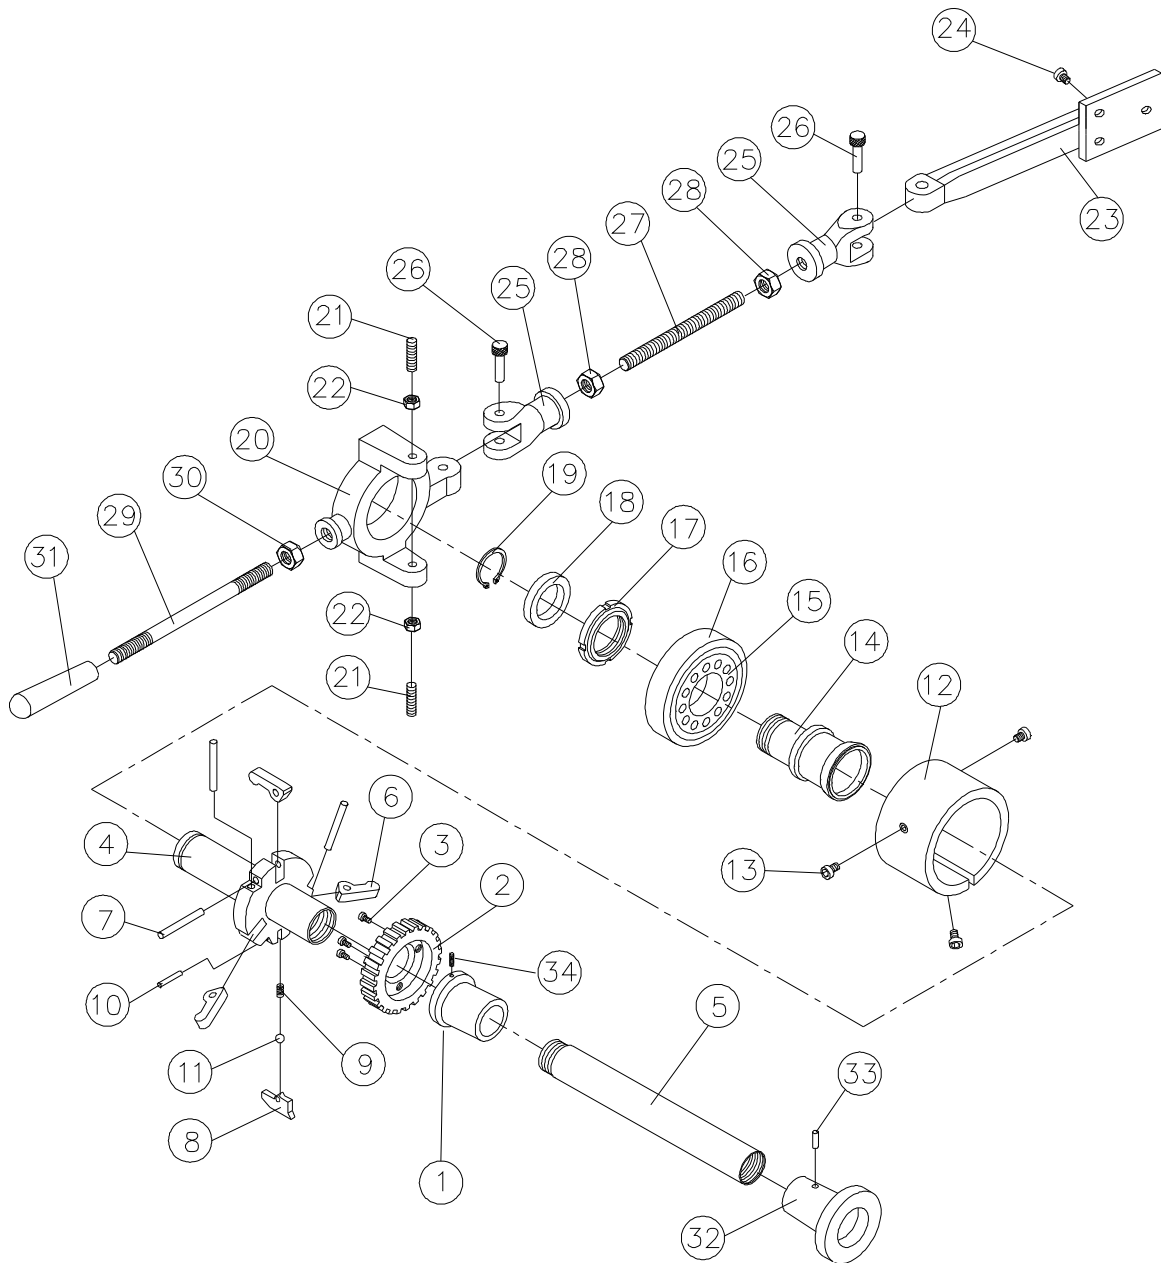

26.1 Electrical Schematic – BDB-1340A

26.2 Electrical Schematic Parts List – BDB-1340A

Index No	Part No	Description	Size	Qty.
1	GHB1340-KA1	Relay	CA2-DN140	1
2	GHB1340-KM1	A.C. Contactor	LC1-D259	1
3	GHB1340-KM2	A.C. Contactor	LC1-D259	1
4	GHB1340-TC	Control Transformer	JBK3-63	1
5	GHB1340A-SQ2	Stroke Switch	LXW5-11D1	1
6	GHB1340A-SQ3	Stroke Switch	LXW5-11D1	1
7	GHB1340-XT1	Wiring Board	JHY1-32	1
8	GHB1340-XT2	Wiring Board	JHY1-16	1
9	GHB1340-XB	Copper Plate (for grounding)		1

CC-GHB1340A Collet Closer – Exploded View

CC-GHB1340A Collet Closer – Parts List

Index No.	Part No.	Description	Size	Quantity
1	CC13GHB-01E	Sleeve Coupling	156mm	1
2	CC13BD-02	Coupling		1
3	CC13BD-03	Hex Socket Cap Screw		3
4	CC13BD-04	Arbor		1
5	CC-05H	Draw Bar	477mm	1
6	CC13BD-06	Buckle		3
7	CC13BD-07	Pin		3
8	CC13BD-08	Buckling Plate		1
9	CC13BD-09	Spring		1
10	CC13BD-10	Pin		1
11	CC13BD-11	Steel Ball		1
12	CC13BD-12	Outward Flange		1
13	CC13BD-13	Hex Socket Cap Screw		3
14	CC13BD-14	Bearing Shaft		1
15	CC13BD-15	Ball Bearing		1
16	CC13BD-16	Bearing Stand		1
17	CC13BD-17	Locking Nut		1
18	CC13BD-18	Collar		1
19	CC13BD-19	Retaining Ring (external)		1
20	CC13BD-20	Bearing Body		1
21	CC13BD-21	Set Screw		2
22	CC13BD-22	Hex Nut		2
23	CC-23LN	Fixed Seat (length)	200L	1
24	CC13BD-24	Hex Socket Cap Screw		3
25	CC13BD-25	Coupling		2
26	CC13BD-26	Special Pin		2
27	CC13BD-27	Screw Bolt		1
28	CC13BD-28	Hex Nut		2
29	CC13BD-29	Screw Bolt		1
30	CC13BD-30	Hex Nut		1
31	CC13BD-31	Grip		1
32	CC13BD-32	Sleeve		1
33	CC13BD-33	Pin		1
34	CC13BD-34	Set Screw	M6x8	1