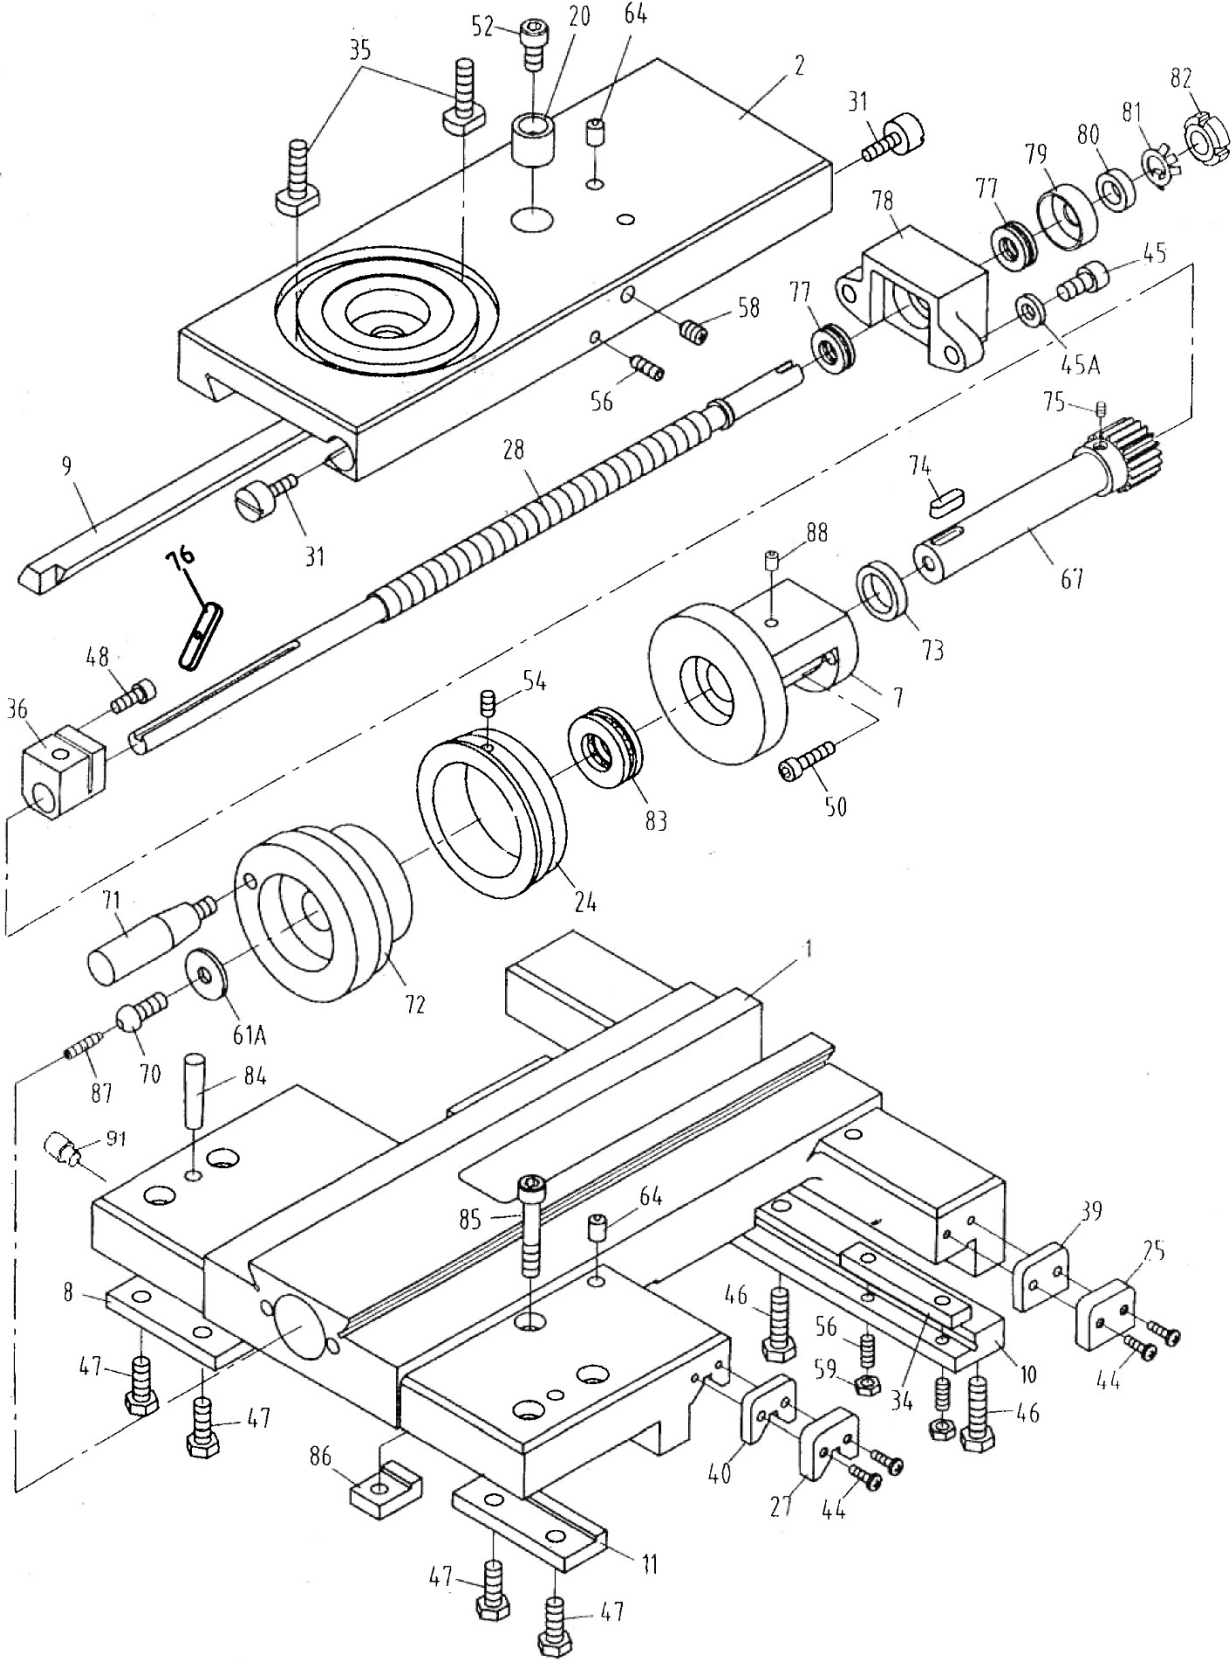

17.1 Top Slide, Tool Post, Saddle, and Cross Slide II – Exploded View

17.2 Top Slide, Tool Post, Saddle, and Cross Slide II – Parts List

Index No	Part No	Description	Size	Qty
1	07101	Saddle (GHB-1340A serial #07061685A and lower)		1
		(BDB-1340A serial #0706B0764A and lower)		1
	GHB-1340A-04101A	Saddle (GHB-1340A serial #07071686A and higher)		1
		(BDB-1340A serial #0707B0765A and higher)		1
2	07102	Cross Slide		1
7	07120N	Bearing Housing		1
8	07123	Strip		1
9	07131	Gib		1
10	07132	Strip		1
11	07141	Front Strip (GHB-1340A serial #07061685A and lower)		1
		(BDB-1340A serial #0706B0764A and lower)		1
	C0632-04111A	Front Strip (GHB-1340A serial #07071686A and higher)		1
		(BDB-1340A serial #0707B0765A and higher)		1
20	07216	Collar		1
24	07222N	Index Ring		1
25	07224	Plate		2
27	07227	Plate		2
28	07229N	Screw		1
31	07236	Gib Adjusting Screw		2
34	07239	Gib Strip		2
35	07240	T-Bolt		2
36	07415N	Block		1
39	07526	Wiper		2
40	07528	Wiper		2
44	GHB1340-44T	Screw	M4 x 12	8
45	TS-1504051	Hex Socket Cap Screw	M8 x 25	2
45A	TS-1551061	Lock Washer	M8	2
46	GHB1340-46T	Screw	M8 x 20	3
47	GHB1340-47T	Screw	M8 x 20	4
48	TS-1503041	Hex Socket Cap Screw	M6 x 16	1
50	TS-1503061	Hex Socket Cap Screw	M6 x 25	2
52	TS-1504031	Hex Socket Cap Screw	M8 x 16	1
54	TS-1523021	Set Screw	M6 x 8	1
56	TS-1523071	Set Screw	M6 x 25	5
58	TS-1524021	Set Screw	M8 x 10	1
59	TS-1540041	Hex Nut	M6	4
61	TS-1550061	Washer	M8	1
61A	GHB1340-65T	Washer		1
64	GHB1340-64T	Oil Ball	8	5
67	07530	Gear Shaft		1
70	TS-1504041	Screw	M8 x 20	1
71	07531	Handle		1
72	07532	Compound Handle		1
73	07533	Spacer		1
74	07534	Key		1
75	07535	Set Screw	M3 x 8	1
76	07536	Key	5 x 5 x 30	1
77	BB-8101	Thrust Bearing	8101	2
78	07538	Bearing Housing		1
79	07539	Bearing Dust Cover		1
80	07540	Washer		1
81	07541	Star Washer		1
82	07542	Locking Nut		1
83	BB-8104	Thrust Bearing	8104	1
84	GHB1340-84	Taper Pin	8 x 40	2
85	GHB1340-85	Hex Socket Cap Screw	M8 x 50	1
86	GHB1340-86	Locking Washer		1
87	GHB1340-87	Screw	M5 x 20	1
88	GHB1340-88	Oil Ball	6	1
91	GHB1340A-04789E	Stop Pin (GHB-1340A for serial #07071686A and higher)		1