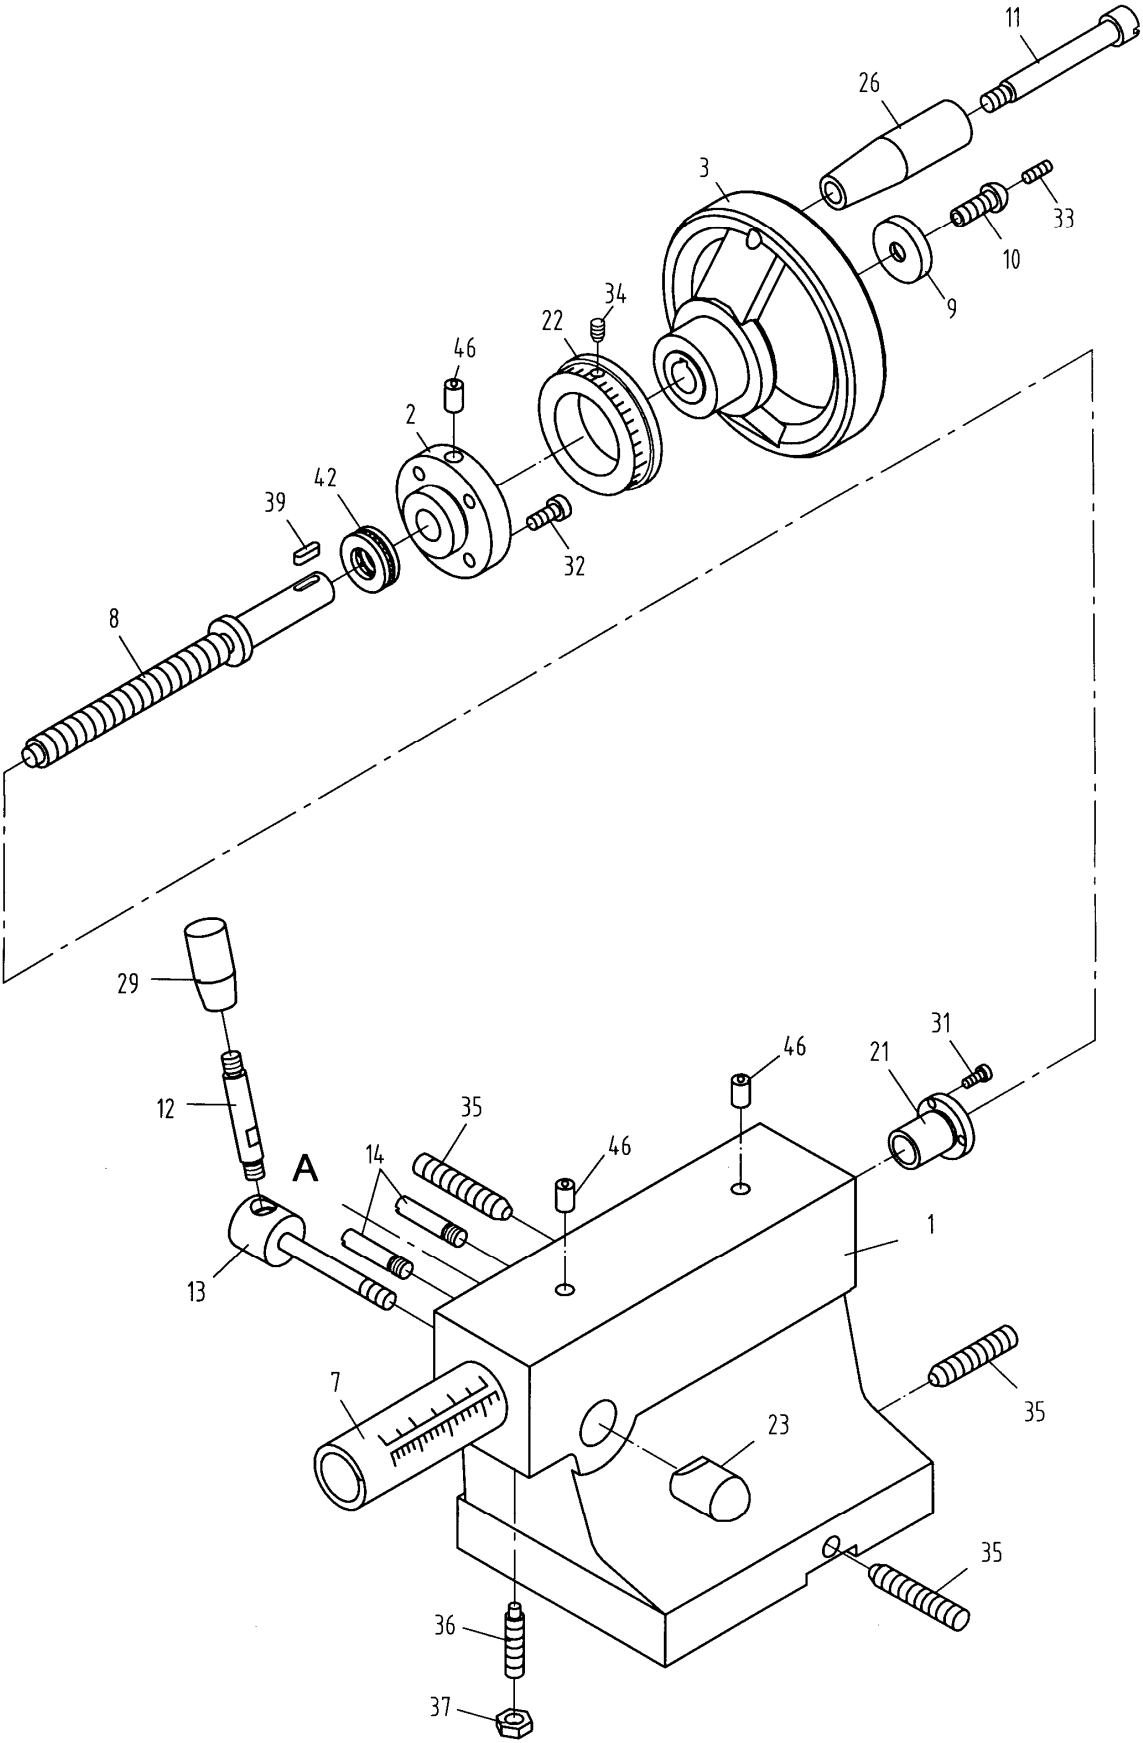

18.1 Tailstock Assembly I – Exploded View

18.2 Tailstock Assembly I – Parts List

Index No	Part No	Description	Size	Qty
1	Z08101	Casting.....		1
2	Z08102	Flange Cover		1
3	08103	Hand Wheel		1
7	08202	Quill.....		1
8	Z08203	Screw.....		1
9	GHB1340-09TS	Washer		1
10	Z08205	Screw.....	M8 x 20	1
11	08206	Screw.....		1
12	Z08207	Lever.....		1
13	08208	Shaft		1
14	08209	Screw.....		2
21	08401	Nut		1
22	08402	Index Ring.....		1
23	08403	Pivot Block.....		1
26	08501	Handle		1
29	GHB1340-29TS	Handle	M8 x 40	1
31	TS-1501031	Hex Socket Cap Screw.....	M4 x 10	3
32	TS-1503041	Hex Socket Cap Screw.....	M6 x 16	4
33	TS-1522061	Set Screw	M5 x 20	1
34	TS-1523031	Set Screw	M6 x 8	1
35	GHB1340-35TS	Set Screw	M10 x 45	3
36	GHB1340-36TS	Screw.....	M8 x 35	1
37	TS-1540061	Hex Nut.....	M8	1
39	GHB1340-39TS	Key.....	4 x 15	1
42	BB-51102	Bearing	8102	1
46	GHB1340-43TS	Oil Ball	8	3
	Z08201	Live Center (not shown).....	MT3	1
	8404	Arrow Plate (not shown)		1
	8405	Scale Plate (not shown).....		1