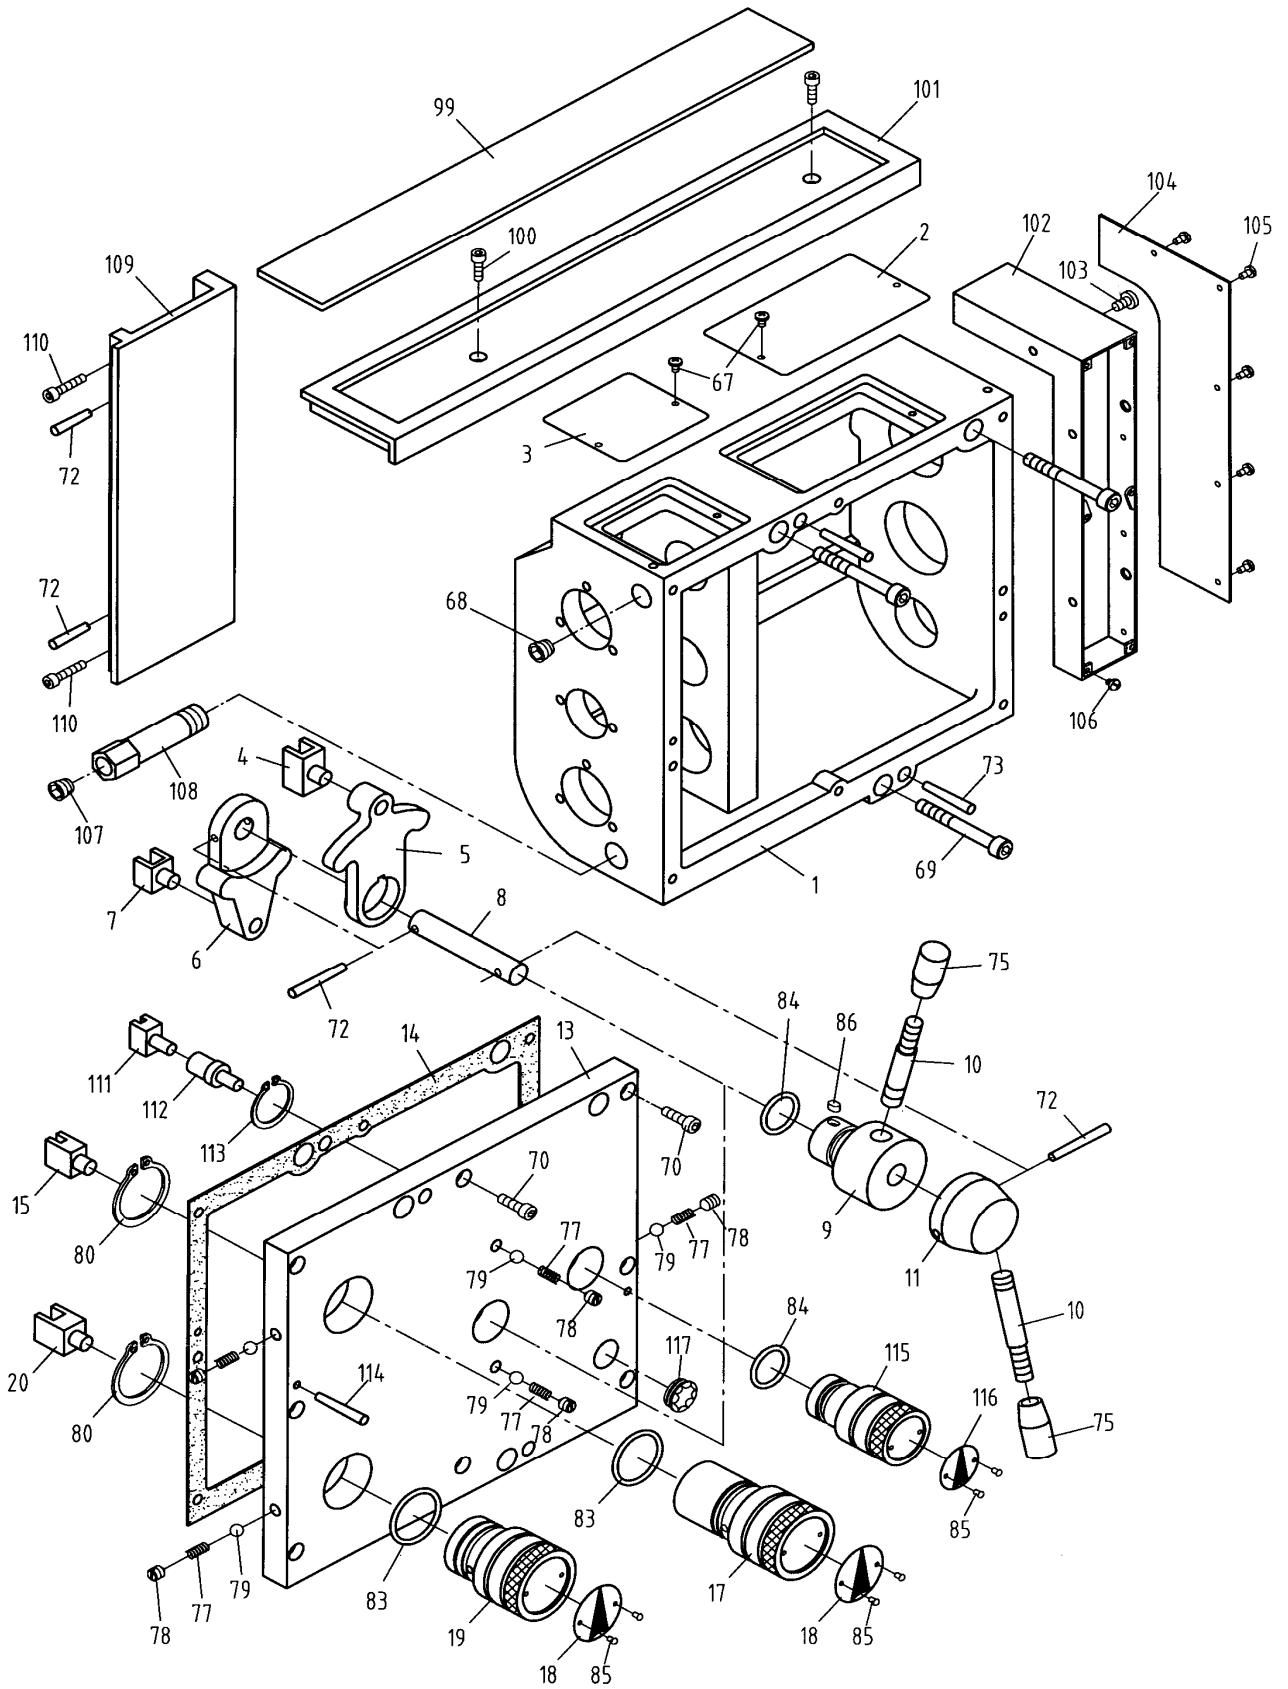

9.1 Gear Assembly I – Exploded View

9.2 Gear Assembly I – Parts List

Index No	Part No	Description	Size	Qty
1	05101A	Casting		1
2	05715	Right cover		1
3	05720	Left cover		1
4	32A5308	Slipper		1
5	32A5111A	Lever		1
6	32A5108A	Lever		1
7	32A5307	Slipper		1
8	32A5702	Shaft		1
9	32A5109	Handle Base		1
10	32A5701	Lever		2
11	32A5110	Handle Base		1
13	GHB1340A-05106	Cover		1
14	05504	Gasket		1
15	32A5305	Slipper		1
17	32A5106	Lever		1
18	32A5302	Plate		2
19	32A5103	Handle		1
20	32A5306	Slipper		1
67	GHB1340A-G67	Screw	M4 x 6	6
68	GHB1340A-G68	Tapered Tap	ZG3/8"	2
69	GHB1340A-G69	Socket Head Cap Screw	M8 x 65	3
70	TS-1503061	Socket Head Cap Screw	M6 x 25	8
72	GHB1340A-G72	Pin	5 x 30	4
73	GHB1340A-G73	Pin	5 x 40	2
75	GHB1340A-G75	Knob	BM10 x 50	2
77	GHB1340A-G77	Spring	0.8 x 5 x 25	5
78	TS-1524021	Socket Set Screw	M8 x 10	5
79	SB-6.5MM	Steel Ball	6.5	5
80	GHB1340A-G80	C-clip	40	2
83	GHB1340A-G83	O-Ring	40 x 3.1	2
84	GHB1340A-G84	O-Ring	30 x 3.1	2
85	GHB1340A-G85	Screw	M3 x 6	6
86	GHB1340A-G86	Key	5 x 8	1
99	GHB1340A-05503	Rubber Mat (GHB-1340A only)		1
	GHB1440A-05503	Rubber Mat (GHB-1440A only)		1
	BDB1340A-05503	Rubber Mat (BDB-1340A only)		1
100	TS-1502041	Socket Set Screw	M5 x 16	2
101	GHB1340A-05105	Top Cover (GHB-1340A only)		1
	GHB1440A-05105	Top Cover (GHB-1440A only)		1
	BDB1340A-05105	Top Cover (BDB-1340A only)		1
102	05723	Cover		1
103	GHB1340A-G103	Screw	M4 x 8	3
104	05722	Plate		1
105	GHB1340A-G105	Screw	M3 x 5	5
106	GHB1340A-G106	Screw	M3 x 6	6
107	GHB1340A-G107	Tapered Tap	Z1/4"	1
108	05724	Oil Drain Pipe		1
109	05108	Extending Plate		1
110	TS-1502061	Socket Head Cap Screw	M5 x 25	2
111	05305	Slipper		1
112	05721	Slipper Shaft		1
113	GHB1340A-G113	C-clip	30	1
114	GHB1340A-G114	Pin	5 x 30	2
115	05107	Lever		1
116	05304	Sign Disc		1
117	GHB1340A-G117	Oil Sight Glass (GHB-1340A, serial #10052363A and lower)	12mm	1
	GHB1340A-G117	Oil Sight Glass (BDB-1340A, serial #1008B1083A and lower)	12mm	1
	GHB1340A-160M	Oil Sight Glass (GHB-1340A, serial #10102364A and higher)	M27x1.5	1
	GHB1340A-160M	Oil Sight Glass (BDB-1340A, serial #1010B1084A and higher)	M27x1.5	1
	GHB1340A-05306	Sign Plate (not shown)		1
	BDB1340A-05301	Sign Plate (not shown)		1