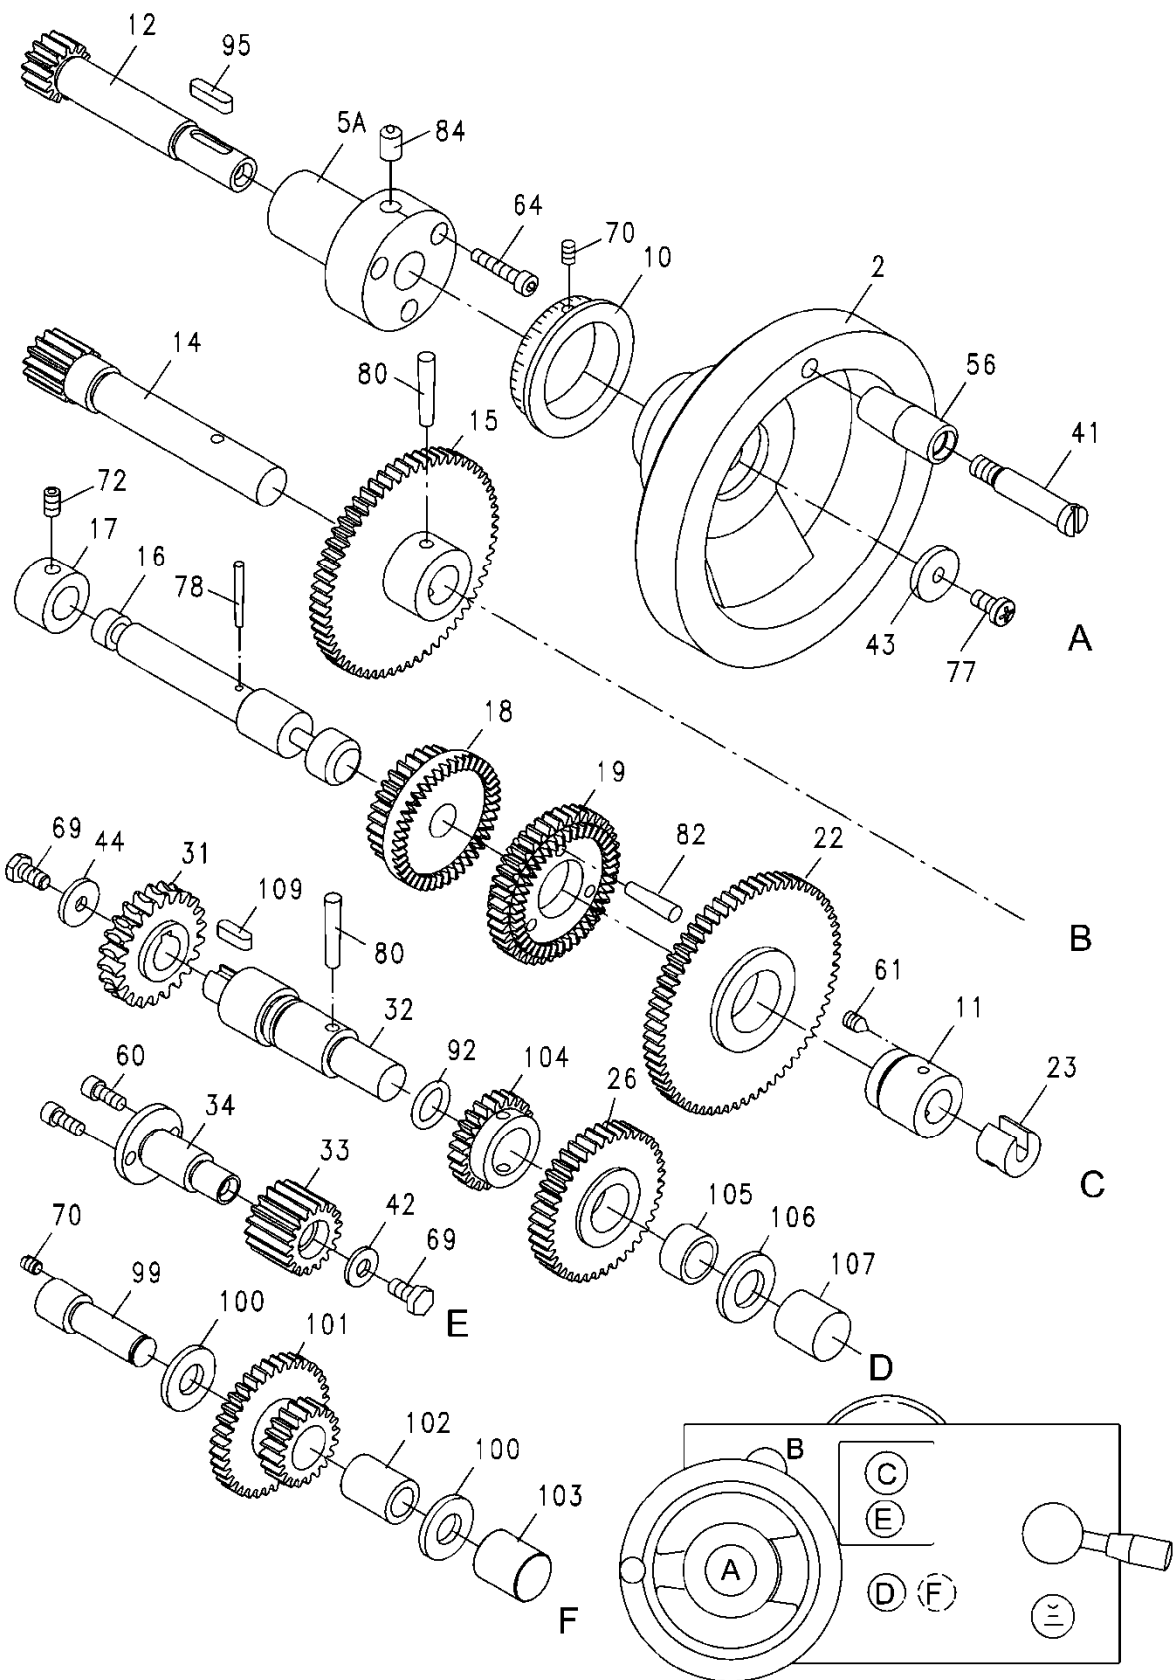

13.1 Apron Assembly II – Exploded View

13.2 Apron Assembly II – Parts List

Index No	Part No	Description	Size	Qty
2	06102	Handwheel		2
5A	06105A	Hub		1
10	06510	Index Ring		1
11	Z06111	Cover		1
12	06212	Shaft	1.5m14T	1
14	06214	Gear Shaft	1.5m13T	1
15	06215	Gear	1.5m60T	1
16	06216	Shaft		1
17	06417	Collar		1
18	06218	Gear	1.5m30T	1
19	06219	Gear	1.5m40T	1
22	06220	Gear	1.5m46T	1
23	06421	Shift Fork		1
26	GHB1340A-06704	Gear	1.5m40T	1
31	06429	Gear	2m22T	1
32	GHB1340A-06714	Shaft		1
33	06231	Gear	1.5m18T	1
34	06232	Shaft		1
41	06239	Screw		1
42	TS-1550041	Washer		1
43	Z06241	Washer		1
44	06242	Washer		1
56	06556	Handle		1
60	TS-1502031	Hex Socket Cap Screw	M5 x 12	2
61	TS-1523011	Set Screw	M6 x 6	1
64	TS-1503061	Hex Socket Cap Screw	M6 x 25	3
69	TS-1503021	Screw	M6 x 10	2
70	TS-1522011	Set Screw	M5 x 6	2
72	TS-1523031	Set Screw	M6 x 10	1
77	GHB1340-A77	Screw	M6 x 12	1
78	GHB1340-A78	Pin	3 x 25	1
80	GHB1340-A80	Pin	5 x 30	2
82	GHB1340-A82	Pin	5 x 25	3
84	GHB1340-A84	Oiler	8	1
92	GHB1340-A92	O-Ring	20 x 2.4	2
95	GHB1340-A95	Key	A5 x 18	1
99	GHB1340A-06732	Shaft		1
100	GHB1340A-06114	Washer		2
101	GHB1340A-06734	Gear	1.5m20T, 36T	1
102	GHB1340A-06115	Collar		1
103	GHB1340A-A103	Shaft Plug		1
104	GHB1340A-06731	Gear	1.5m24T	1
105	GHB1340A-06113	Collar		1
106	GHB1340A-06111	Washer		1
107	GHB1340A-06112	Shaft Plug		1
109	GHB1340A-A109	Key	5 x 12	1