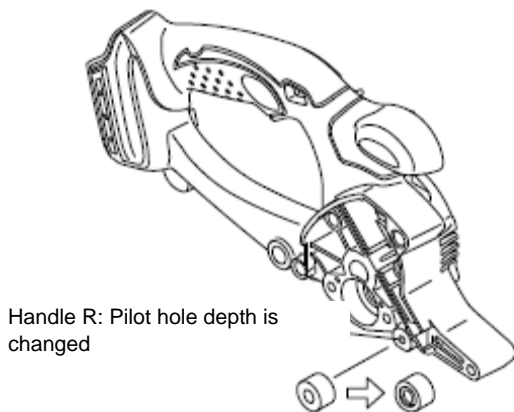

SERVICE CHANGES

1. Changes on Handle

Item No.	Description	Type 1	Type 2	Type 3	Type 4
11	Handle Set (L)	188214-2		419661-9	453426-9
19	Handle Set (R)	188214-2	419660-1	450065-6	453427-7
35	Rubber Sleeve 6		262562-8		262566-0

Item No. 11 and 19 are completely interchangeable as a set.