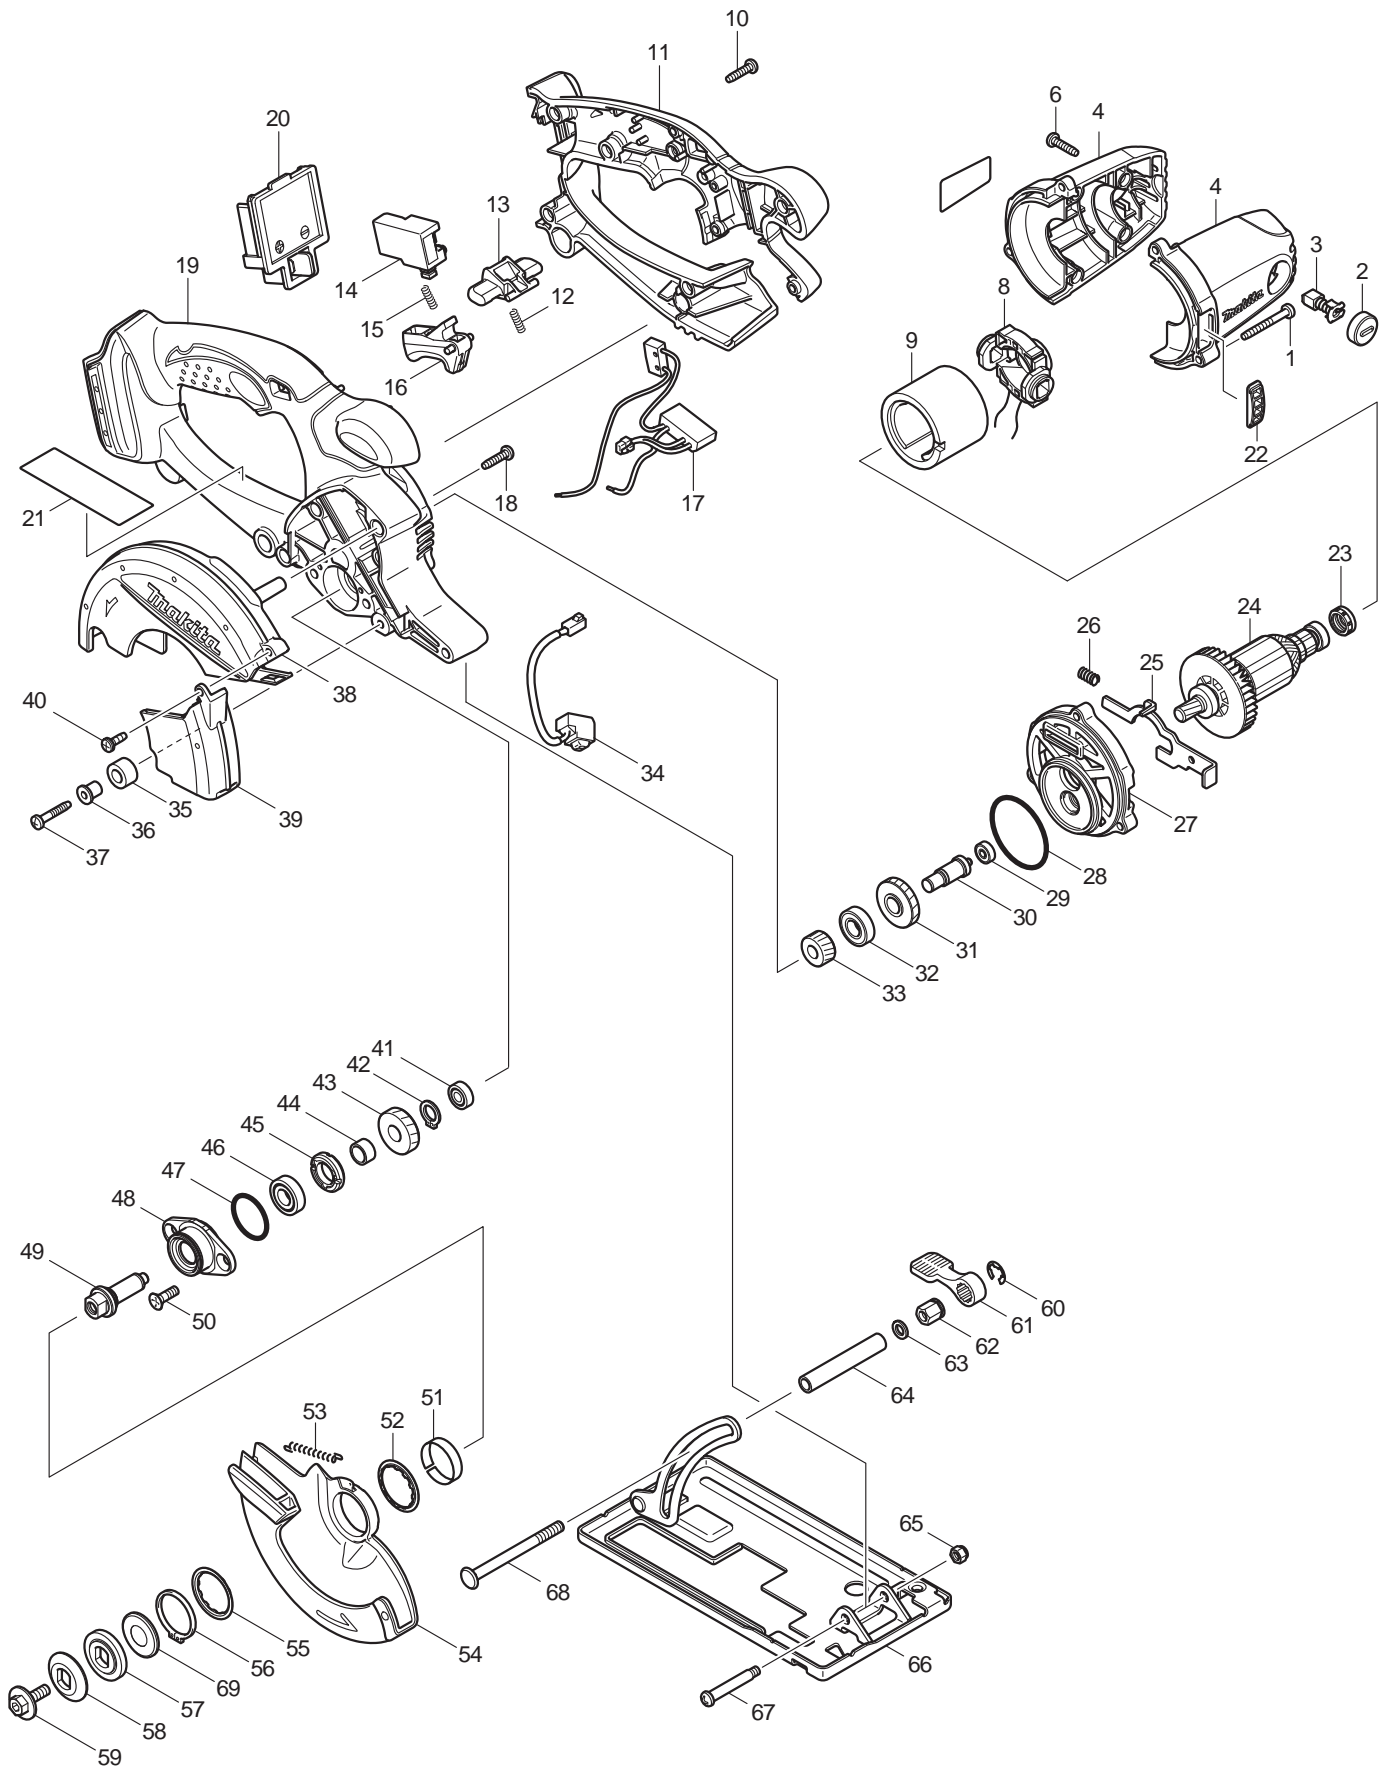

09 - 2011  
BCS550 / BCS550Z / BCS550F  
18V 5 - 3/8" METAL CUTTING SAW

Item No	Type	Ref	Part No	Description	Qty	Unit
1			266053-1	TAPPING SCREW 4X35	3	PC.
2			643807-7	BRUSH HOLDER CAP	2	PC.
3	1		191971-3	CARBON BRUSH CB-430 2PC/SET (W/O ORIGIN) - N/L/A	1	SET
	2		195018-5	CARBON BRUSH CB-430 2PC/SET (W/ ORIGIN)	1	SET
4			188209-5	HOUSING SET	1	SET
6			265995-6	TAPPING SCREW 4X18	4	PC.
8			638502-2	ENDBELL COMPLETE	1	PC.
9			638420-4	YOKE UNIT	1	PC.
10			265995-6	TAPPING SCREW 4X18	8	PC.
11	2		419661-9	* HANDLE L	1	PC.
	3		453426-9	* HANDLE L	1	PC.
12			231469-9	COMPRESSION SPRING 4	1	PC.
13			419664-3	LOCK OFF LEVER	1	PC.
14			651956-6	SWITCH TG72BD	1	PC.
15			231469-9	COMPRESSION SPRING 4	1	PC.
16			419665-1	SWITCH LEVER	1	PC.
17	1		631743-9	* POWER SUPPLY CIRCUIT	1	PC.
	2		620125-0	* POWER SUPPLY CIRCUIT	1	PC.
18			265995-6	TAPPING SCREW 4X18	3	PC.
19	3		450065-6	* HANDLE R	1	PC.
	4		453427-7	* HANDLE R	1	PC.
20	1		643812-4	TERMINAL	1	PC.
	2		643838-6	TERMINAL	1	PC.
21			810299-7	CAUTION LABEL	1	PC.
22			419609-1	FAN GUARD	1	PC.
23			421977-0	RUBBER RING 13	1	PC.
24	2		619290-0	ARMATURE	1	PC.
25			345643-4	SHAFT LOCK	1	PC.
26			233117-6	COMPRESSION SPRING 6	1	PC.
27			419656-2	GEAR HOUSING	1	PC.
28			213560-5	O RING 44	1	PC.
29	1		210048-6	BALL BEARING 604ZZ	1	PC.
	2		210036-3	BALL BEARING 604ZZ	1	PC.
30			324729-7	GEAR SHAFT	1	PC.
31	2		227752-0	HELICAL GEAR 27	1	PC.
32			210080-0	BALL BEARING 6900ZZ	1	PC.
33			226635-1	HELICAL GEAR 15	1	PC.
34			631550-0	LED CIRCUIT	1	PC.
35			262566-0	* RUBBER SLEEVE 6	1	PC.
36			262563-6	SLEEVE 4	1	PC.
37			265999-8	TAPPING SCREW 4X25	1	PC.
38			419662-7	BLADE CASE	1	PC.
39			419663-5	BLADE COVER	1	PC.
40			266020-6	TAPPING SCREW 4X12	1	PC.
41			210006-2	BALL BEARING 696ZZ	1	PC.
42			961006-2	RETAINING RING S-10	1	PC.
43			226640-8	HELICAL GEAR 23	1	PC.
44			257760-7	SLEEVE 10	1	PC.
45			285847-5	BEARING RETAINER 14-23	1	PC.
46			210069-8	BALL BEARING 6900DDW	1	PC.
47			213435-8	O RING 26	1	PC.
48			318087-1	BEARING BOX	1	PC.
49			324730-2	SPINDLE	1	PC.
50			265034-2	+ COUNTERSUNK HEAD SCREW M5X16	2	PC.
51			345470-9	THICKNESS RING	1	PC.
52			345739-1	SPACER	1	PC.
53			231792-2	TENSION SPRING 3	1	PC.