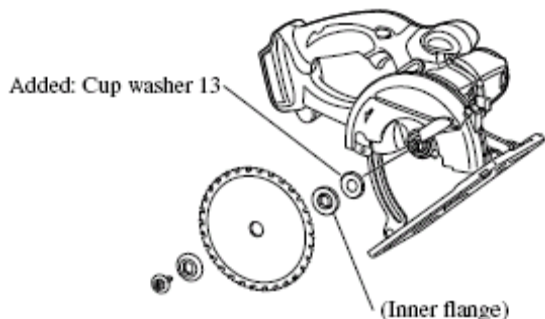

**SERVICE CHANGES**

**1. Changes on Handle**

Item No.	Description	Type 1	Type 2	Type 3	Type 4
11	Handle Set (L)	188214-2		419661-9	453426-9
19	Handle Set (R)	188214-2	419660-1	450065-6	453427-7
35	Rubber Sleeve 6		262562-8		262566-0

Item No. 11 and 19 are completely interchangeable as a set.

► Type 3	► Type 4
<p>450065-6</p>	<p>enlarged 453427-7</p>
<p>419661-9</p>	<p>enlarged 453426-9</p>

**2. Add Cup Washer 13**

Item No.	Description	Type 1	Type 2
69	Cup Washer 13	----	267802-9

**3. Add Cup Washer 13**

Item No.	Description	Type 1	Type 2
59	H.S.H.BOLT M6X18	266226-6	266458-5

Type 1

Type 2

**4. Power Supply Circuit**

Item No.	Description	Type 1	Type 2
17	Power supply circuit	631743-6	620125-0