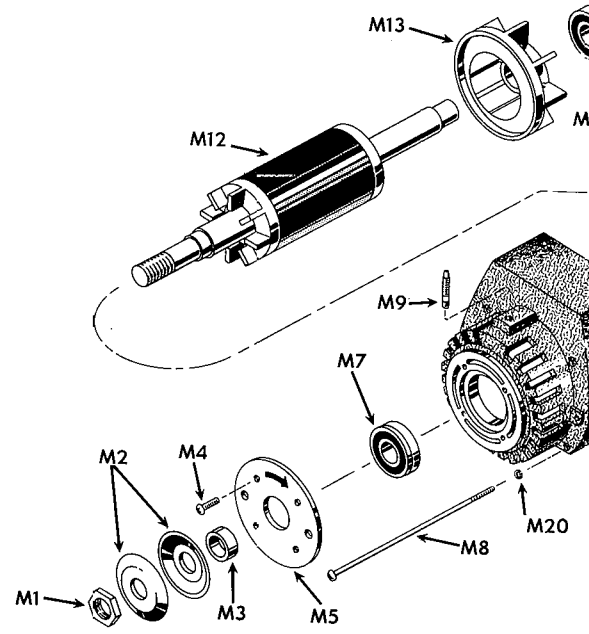

MOTOR WIRING