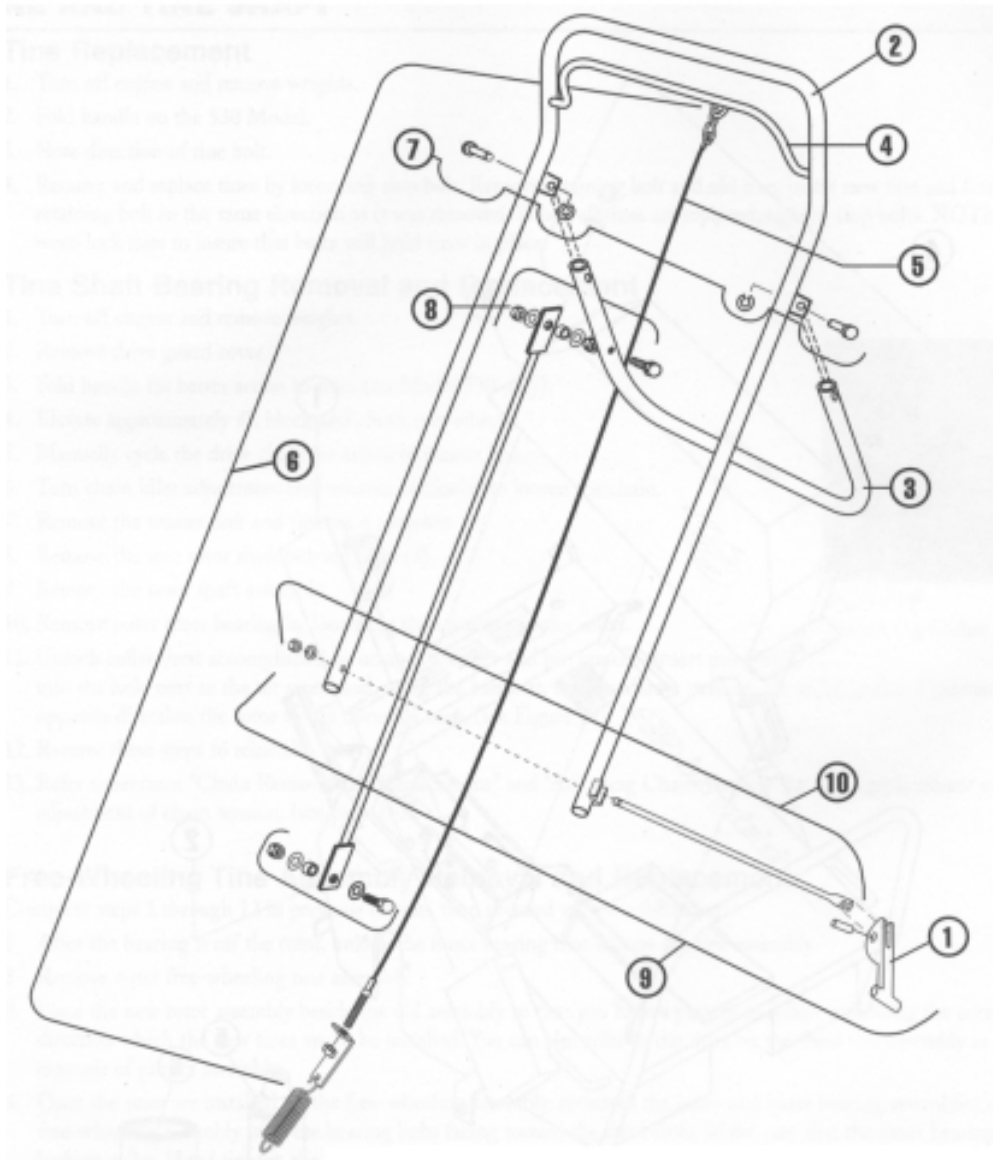

### **Unit Assembly and Parts Diagrams**

Main Frame - Model AR19 .....	3
Handle and Control - Model AR19 .....	4
Rear Wheel Model - AR19 .....	5
Power Train and Tine Rotor - Model AR19 .....	6
Main Frame - Model AR25 .....	9
Handle and Control - Model AR25 .....	10
Rear Wheel - Model AR25 .....	11
Power Train and Tine Rotor - Model AR25 .....	12
Towable Lawn Aerator - Model TA36 .....	14

## MAIN FRAME - MODEL AR19

ITEM	PART NO.	DESCRIPTION
1	540007600	Weight, 36 lbs., solid steel
2	540007601	Housing with decals
3	540007602	Drive guard with decals
4	540007200	Drive guard fastener kit
5	540000732	Paint, orange, 12.5 oz. can
6	540000729	Paint, orange, 1qt. can
7	540007603	Decal kit, AR19

## HANDLE AND CONTROL - MODEL AR19

ITEM	PART NO.	DESCRIPTION
1	540005256	Cam, locking
2	540007610	Handle
3	540007611	Handle, control, rear wheel
4	540007612	Bail
5	540007189	Clutch cable
6	540007222	Clutch cable kit complete assembly except 540005129
7	540007223	Pin kit, rear wheel control handle
8	540007224	Control rod kit, rear wheel
9	540007613	Cam rod kit, with cam
10	540007614	Cam rod kit, without cam

## REAR WHEEL - MODEL AR19

ITEM	PART NO.	DESCRIPTION
1	540000048	Bearing, roller with bushing and seals
2	540007107	Lift link
3	540007133	Torque arm, depth adjustment
4	540007620	Wheel carriage, axle
5	540007163	Knob, depth/stability
6	540007195	Spring, axle
7	540007213	Control kit, depth/stability
8	540007214	Knob spring kit, depth/stability
9	540007215	Bracket kit, depth/stability
10	540007216	Fastener kit, torque arm/housing
11	540007217	Fastener kit, linkage
12	540007218	Fastener kit carriage/housing
13	540007621	Bolt kit, rear wheel
14	540007220	Wheel kit, rear, with roller bearing, bushing and seals