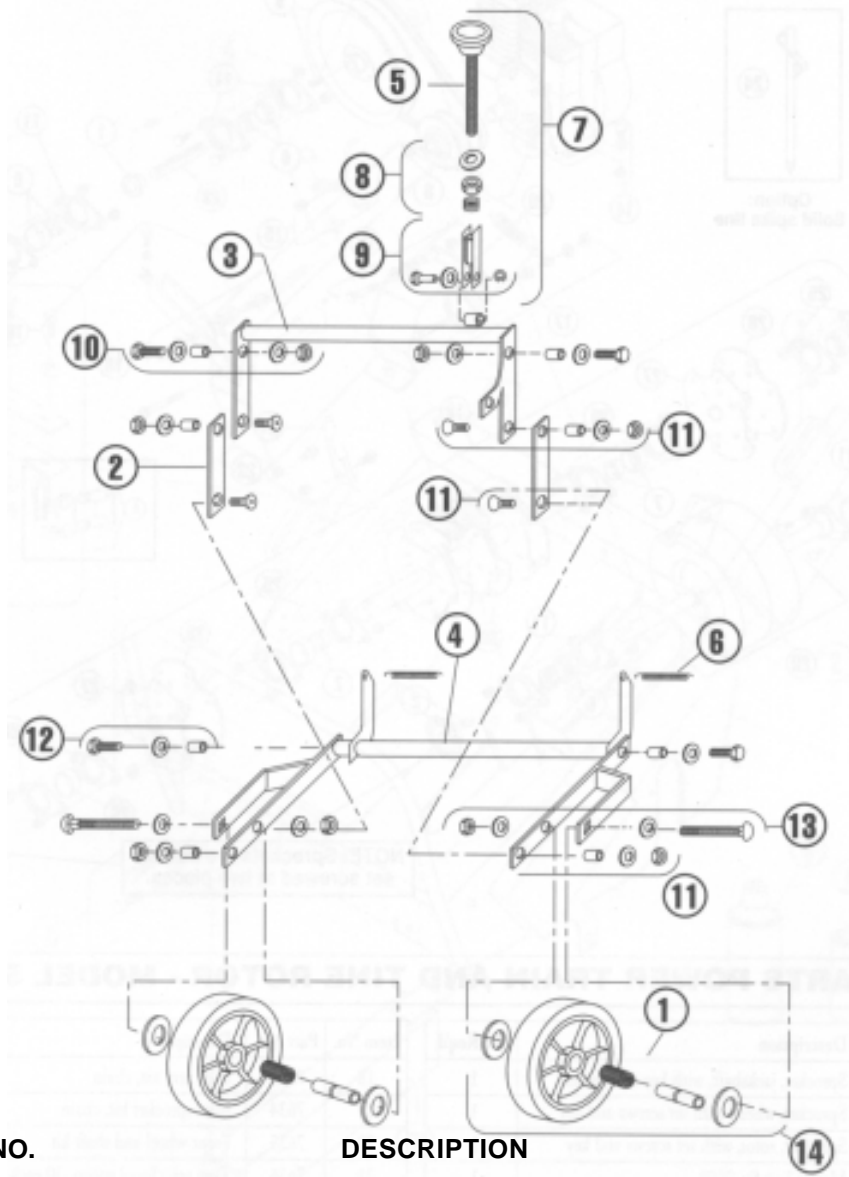

### **Unit Assembly and Parts Diagrams**

Main Frame - Model AR19 .....	3
Handle and Control - Model AR19 .....	4
Rear Wheel Model - AR19 .....	5
Power Train and Tine Rotor - Model AR19 .....	6
Main Frame - Model AR25 .....	9
Handle and Control - Model AR25 .....	10
Rear Wheel - Model AR25 .....	11
Power Train and Tine Rotor - Model AR25 .....	12
Towable Lawn Aerator - Model TA36 .....	14

## MAIN FRAME - MODEL AR19

ITEM	PART NO.	DESCRIPTION
1	540007600	Weight, 36 lbs., solid steel
2	540007601	Housing with decals
3	540007602	Drive guard with decals
4	540007200	Drive guard fastener kit
5	540000732	Paint, orange, 12.5 oz. can
6	540000729	Paint, orange, 1qt. can
7	540007603	Decal kit, AR19

## HANDLE AND CONTROL - MODEL AR19

ITEM	PART NO.	DESCRIPTION
1	540005256	Cam, locking
2	540007610	Handle
3	540007611	Handle, control, rear wheel
4	540007612	Bail
5	540007189	Clutch cable
6	540007222	Clutch cable kit complete assembly except 540005129
7	540007223	Pin kit, rear wheel control handle
8	540007224	Control rod kit, rear wheel
9	540007613	Cam rod kit, with cam
10	540007614	Cam rod kit, without cam

## REAR WHEEL - MODEL AR19

ITEM	PART NO.	DESCRIPTION
1	540000048	Bearing, roller with bushing and seals
2	540007107	Lift link
3	540007133	Torque arm, depth adjustment
4	540007620	Wheel carriage, axle
5	540007163	Knob, depth/stability
6	540007195	Spring, axle
7	540007213	Control kit, depth/stability
8	540007214	Knob spring kit, depth/stability
9	540007215	Bracket kit, depth/stability
10	540007216	Fastener kit, torque arm/housing
11	540007217	Fastener kit, linkage
12	540007218	Fastener kit carriage/housing
13	540007621	Bolt kit, rear wheel
14	540007220	Wheel kit, rear, with roller bearing, bushing and seals