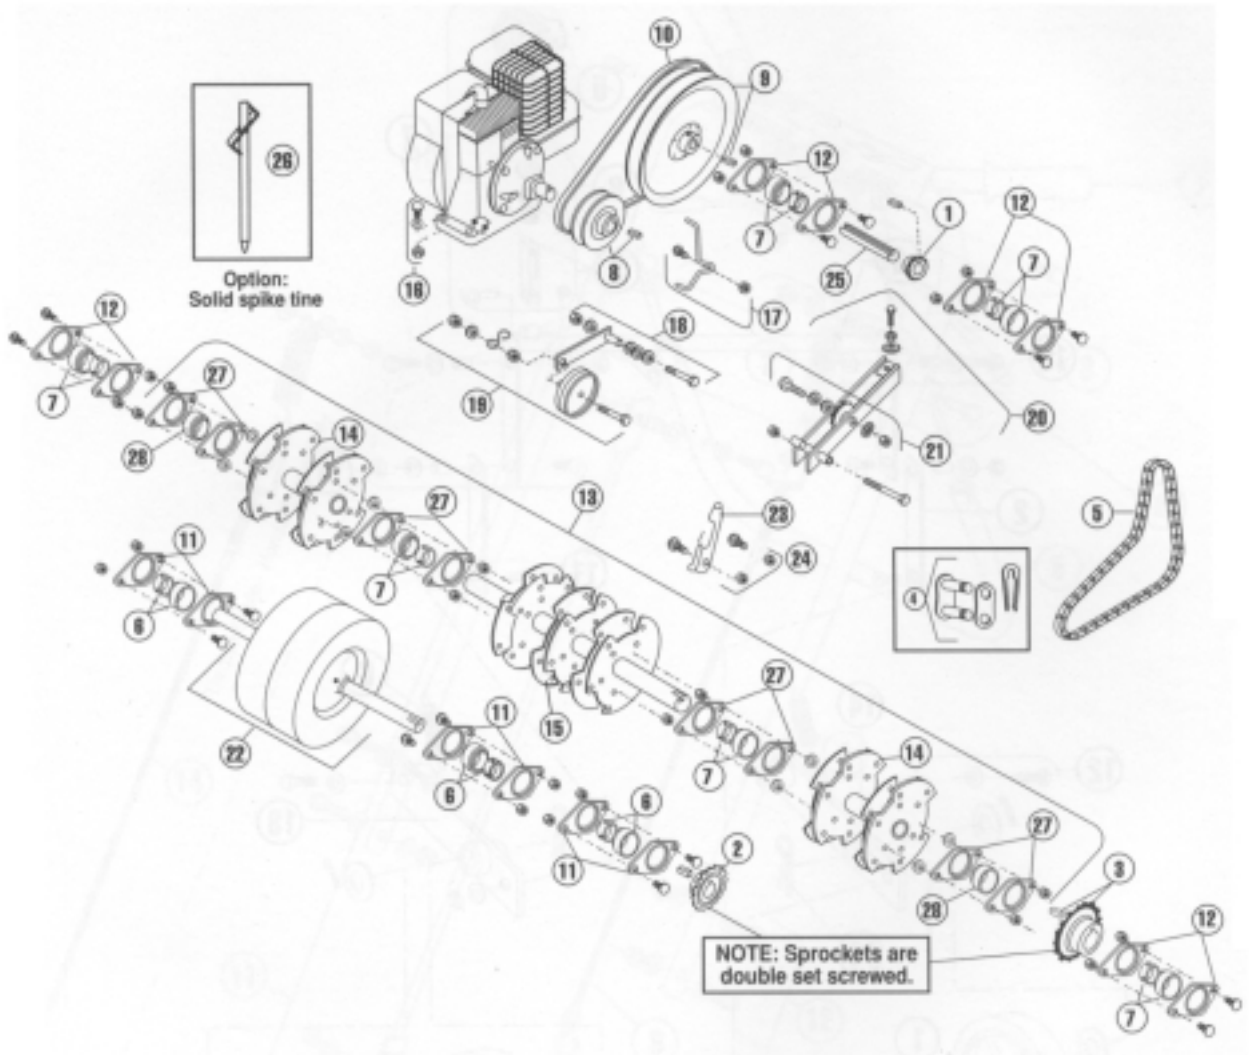

POWER TRAIN AND TINE ROTOR - MODEL AR25

POWER TRAIN AND TINE ROTOR - MODEL AR25

ITEM	PART NO.	DESCRIPTION
1	540007416	Sprocket, jackshaft, with key
2	540007417	Sprocket, wheel, with set screws and key
3	540007418	Sprocket, rotor, with set screws and key
4	540007419	Master link for 540007420
5	540007420	Chain, #50 perma lube roller
6	540000315	Bearing, 3/4" with lock collar
7	540000317	Bearing, 1" with lock collar
8	540000328	V-pulley, A-4" with set screws and key
9	540007421	V-pulley, A-10" with set screws and key
10	540000336	V-belt, A-44" special
11	540005185	Stamping kit w/fasteners (for 3/4" bearing)
12	540005786	Stamping kit w/fasteners (for 1" bearing)
13	540007422	Tine rotor shaft assembly, complete
14	540007423	Outer rotor plate kit
15	540007424	Center tine rotor shaft
16	540007204	Fastener kit, engine
17	540007205	Belt keeper kit
18	540007206	Idler arm kit, pulley
19	540007207	Idler pulley kit
20	540007425	Idler arm kit, chain
21	540007426	Idler sprocket kit, chain
22	540007120	Front wheel and shaft kit
23	540007111	Tine set, closed spoon, 42 each
	540007112	Tine set, closed spoon, 6 each
24	540007102	Tine/spike fastener kit, 96 ea. bolts and nuts
	540007103	Tine/spike fastener kit, 12 ea. bolts and nuts
25	540007427	Jackshaft, with key
26	540007104	Spike set, 42 each
27	540007105	Stamping kit (for 1" bearing) with nuts and washers
28	540007108	Bearing 1" (does not include lock collar)