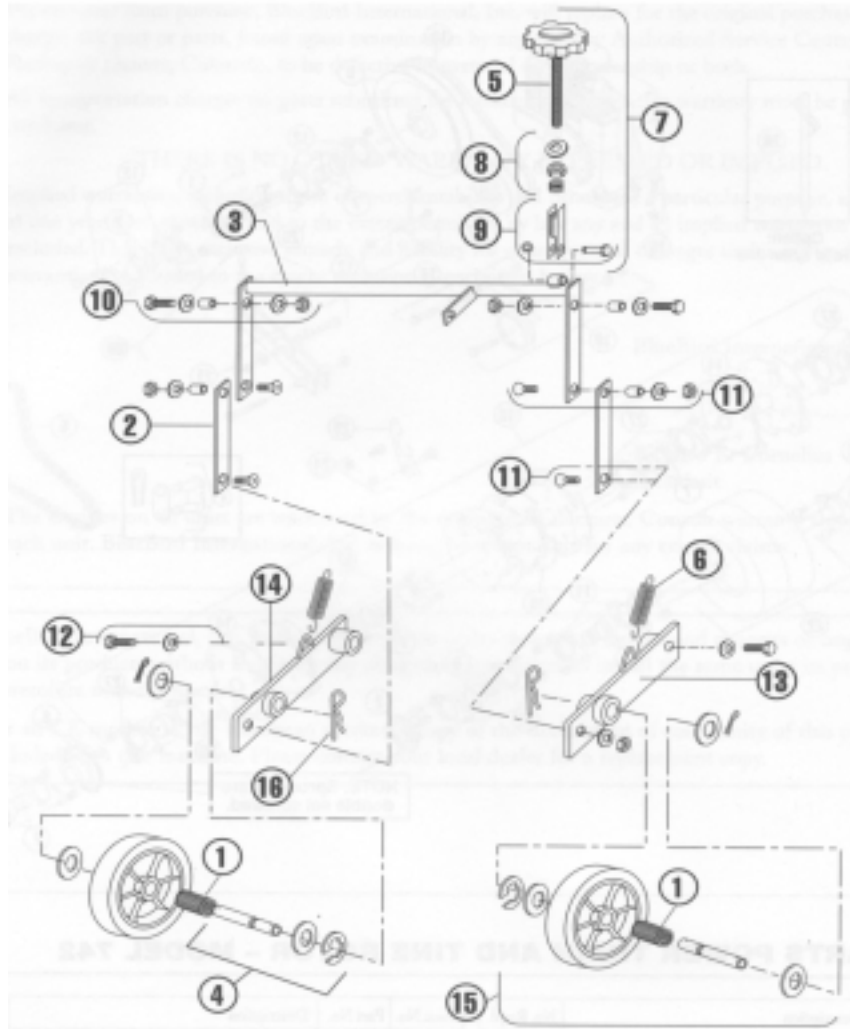

REAR WHEEL - MODEL AR25

ITEM	PART NO.	DESCRIPTION
1	540007409	Bearing, roller with seals
2	540007107	Lift link
3	540007119	Torque arm, depth adjustment
4	540007410	Axle kit, axle, E-clip, 2 washers, cotter pin, hairpin cotter
5	540007163	Knob, depth/stability
6	540007195	Spring, axle
7	540007213	Control kit, depth/stability
8	540007214	Knob spring kit, depth/stability
9	540007215	Bracket kit, depth/stability
10	540007216	Fastener kit, torque arm/housing
11	540007217	Fastener kit, linkage
12	540007411	Fastener kit carriage/housing
13	540007412	Wheel arm right
14	540007413	Wheel arm left
15	540007414	Wheel assembly wheel, bearing, 2 seals, axle, 2 washers, E-clip, cotter pin, hairpin cotter
16	540007415	Cotter key, hairpin