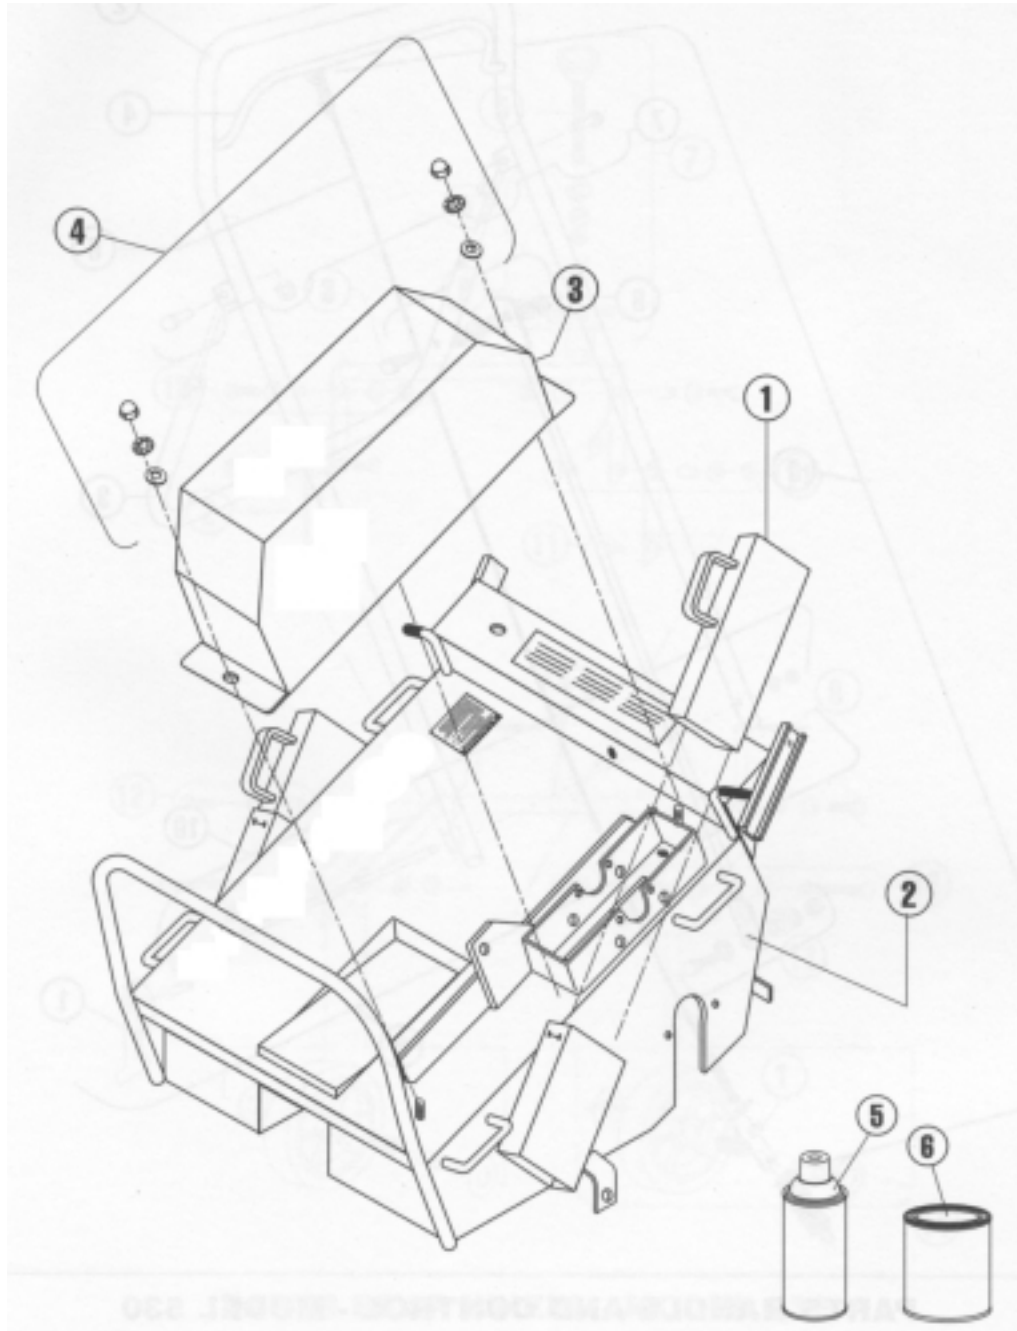

## Replacement Parts List

## MAIN FRAME - MODEL AR19

ITEM	PART NO.	DESCRIPTION
1	540007600	Weight, 36 lbs., solid steel
2	540007601	Housing with decals
3	540007602	Drive guard with decals
4	540007200	Drive guard fastener kit
5	540000732	Paint, orange, 12.5 oz. can
6	540000729	Paint, orange, 1qt. can
7	540007603	Decal kit, AR19

## HANDLE AND CONTROL - MODEL AR19

ITEM	PART NO.	DESCRIPTION
1	540005256	Cam, locking
2	540007610	Handle
3	540007611	Handle, control, rear wheel
4	540007612	Bail
5	540007189	Clutch cable
6	540007222	Clutch cable kit complete assembly except 540005129
7	540007223	Pin kit, rear wheel control handle
8	540007224	Control rod kit, rear wheel
9	540007613	Cam rod kit, with cam
10	540007614	Cam rod kit, without cam