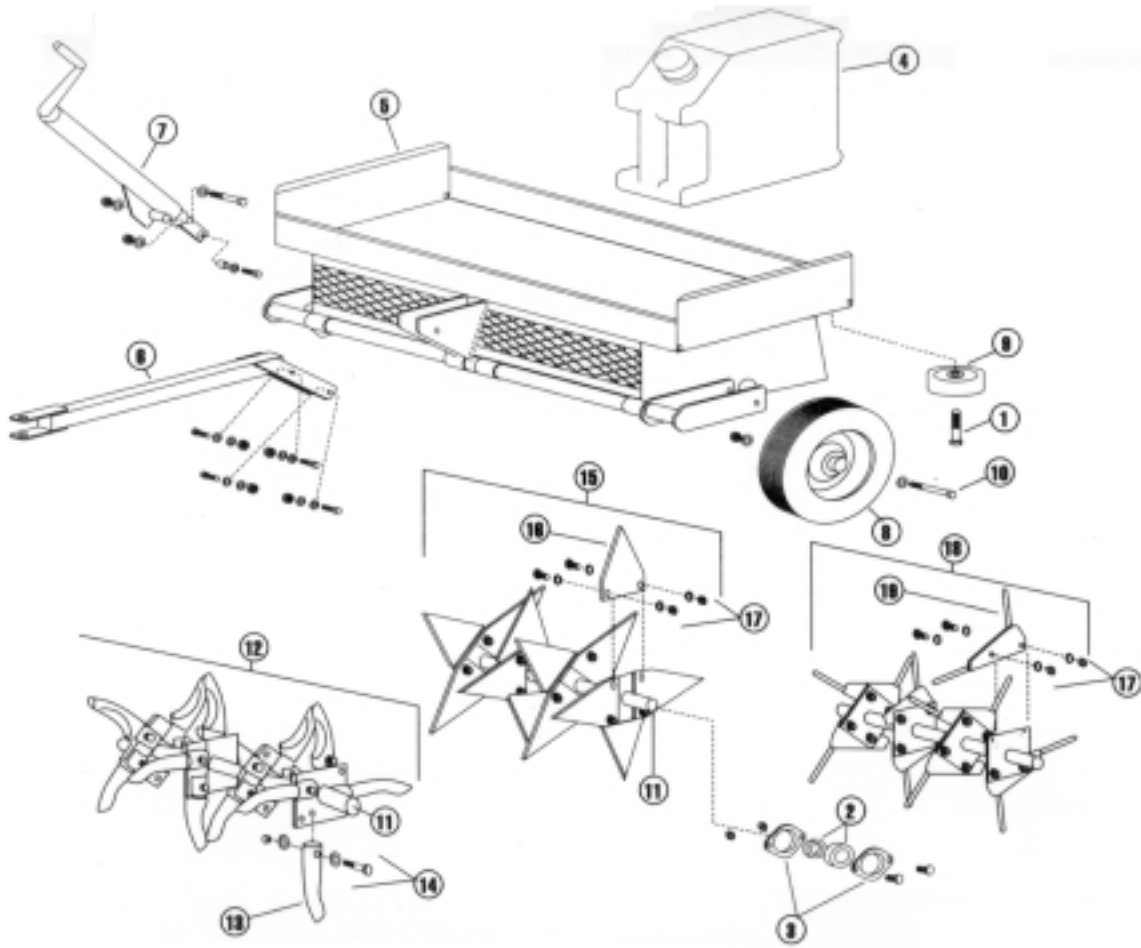

TOWABLE LAWN AERATOR - MODEL TA36

TOWABLE LAWN AERATOR - MODEL TA36

ITEM	PART NO.	DESCRIPTION
1	540000185	Bolt
2	540000317	Bearing, 1" with lock collar
3	540005786	Stamping kit w/fasteners (for 1" bearing)
4	540000074	Weight container, set of six
5	540007550	Chassis weldment
6	540007552	Tow bar with bolt kit
7	540007553	Jack towable aerator with bolt kit
	540007555	Decal kit
8	540007562	Wheel, 12" X 3" semi pneumatic
	540007565	Bearing, roller 3/4" for 12" X 3" wheel
9	540007563	Wheel, 1 1/4" X 5"
10	540007566	Bolt kit for 540007562 wheel
11	540007500	Rotor, TripleAire used on 540007570,7580,7590
12	540007570	Rotor assembly, coring tine complete with bearings
	540007575	Rotor assembly, coring tine complete without bearings
13	540007571	Tine set, towable aerator 16 each, per rotor
	540007572	Tine, 1/2" closed spoon, each
14	540007574	Fastener kit, coring tine set, per rotor
15	540007580	Rotor assembly, slice blade complete with bearings
	540007585	Rotor assembly, slice blade complete without bearings
16	540007581	Slice blade set, 16 each, per rotor
	540007583	Slice blade, each
17	540007584	Fastener kit, spike or slice blade, per rotor
18	540007590	Rotor assembly, spike complete with bearings
	540007595	Rotor assembly, spike complete without bearings
19	540007591	Spike plate set, 8 each, per rotor
	540007598	Spike plate, each
	540000732	Paint, orange 12.5 oz. spray can
	540000729	Paint, orange 1qt. can