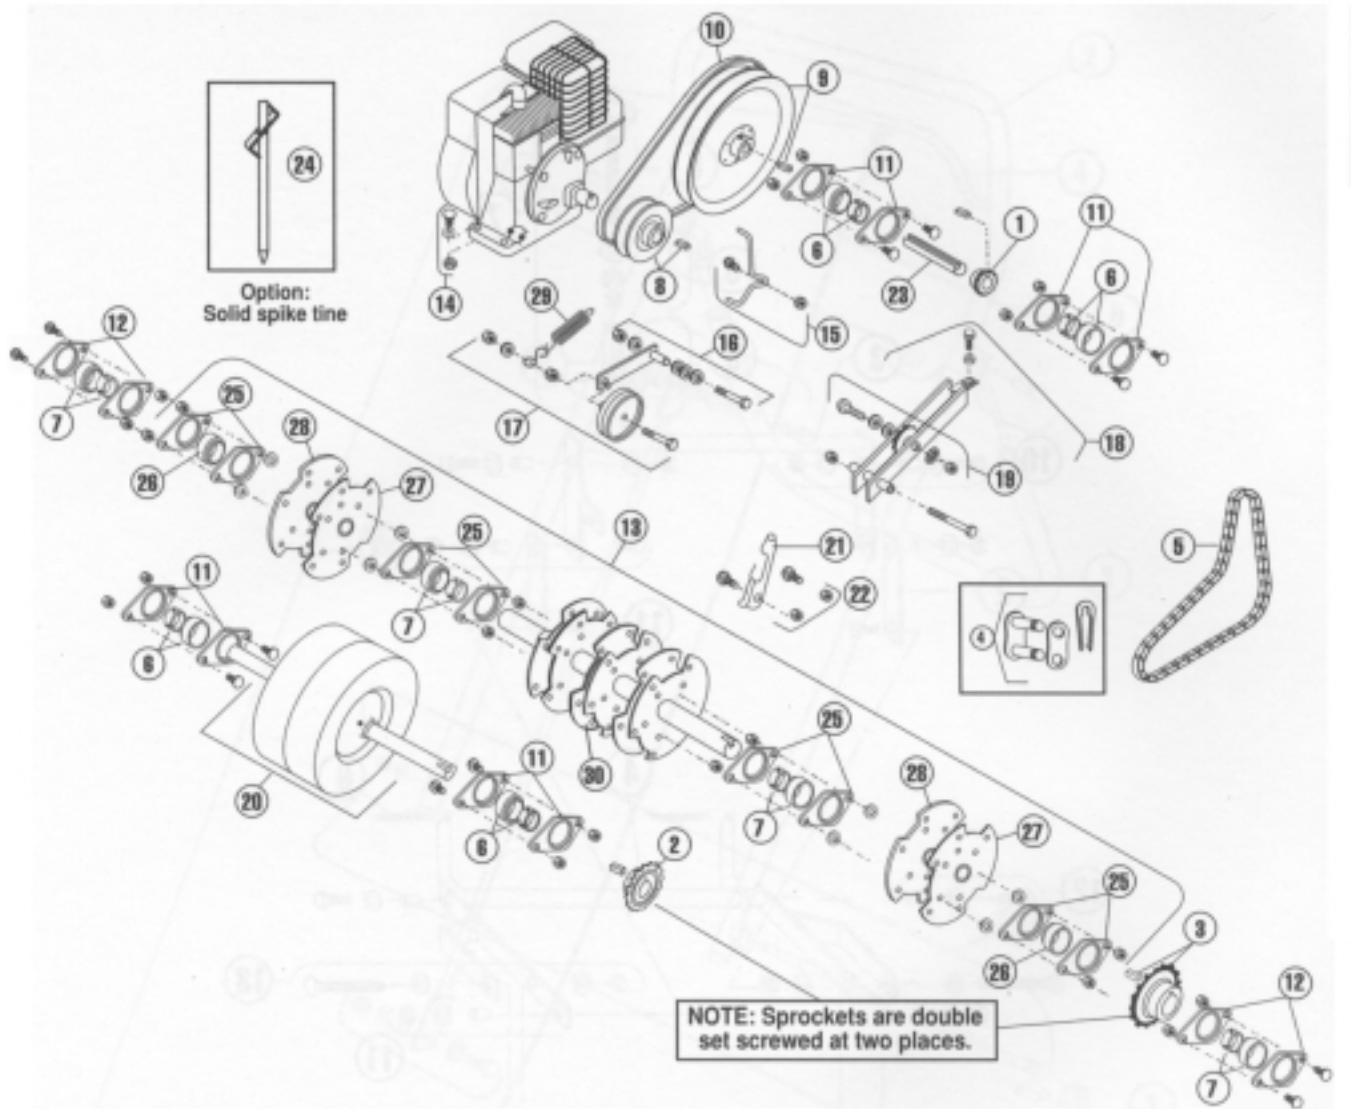

POWER TRAIN AND TINE ROTOR - MODEL AR19

POWER TRAIN AND TINE ROTOR - MODEL AR19

ITEM	PART NO.	DESCRIPTION
1	540007630	Sprocket, jackshaft, with key and spacer
2	540000302	Sprocket, wheel, with set screws and key
3	540000303	Sprocket, rotor, with set screws and key
4	540000307	Master link for 540000308
5	540000308	Chain, #40 perma lube roller
6	540000315	Bearing, 3/4" with lock collar
7	540000317	Bearing, 1" with lock collar
8	540000328	V-pulley, A-4" with set screws and key
9	540000332	V-pulley, A-10" with set screws and key
10	540000336	V-belt, A-44" special
11	540005185	Stamping kit w/fasteners (for 3/4" bearing)
12	540005786	Stamping kit w/fasteners (for 1" bearing)
13	540007631	Rotor shaft, tine without bolts
14	540007204	Fastener kit, engine
15	540007205	Belt keeper kit
16	540007206	Idler arm kit, pulley
17	540007632	Idler pulley kit
18	540007633	Idler arm kit, chain
19	540007634	Idler sprocket kit, chain
20	540007635	Front wheel and shaft kit
21	540007636	Tine set, closed spoon, 30 each
	540007112	Tine set, closed spoon, 6 each
22	540007637	Tine/spike fastener kit, 72 ea. bolts and nuts
	540007103	Tine/spike fastener kit, 12 ea. bolts and nuts
23	540007232	Jackshaft, with key
24	540007638	Spike set, 30 each
25	540007105	Stamping kit, w/nuts and washers (for 1" bearing)
26	540007108	Bearing 1" (does not include lock collar)
27	540007639	Left rotor plate
28	540007640	Right rotor plate
29	540005129	Spring clutch
30	540007641	Rotor shaft, center