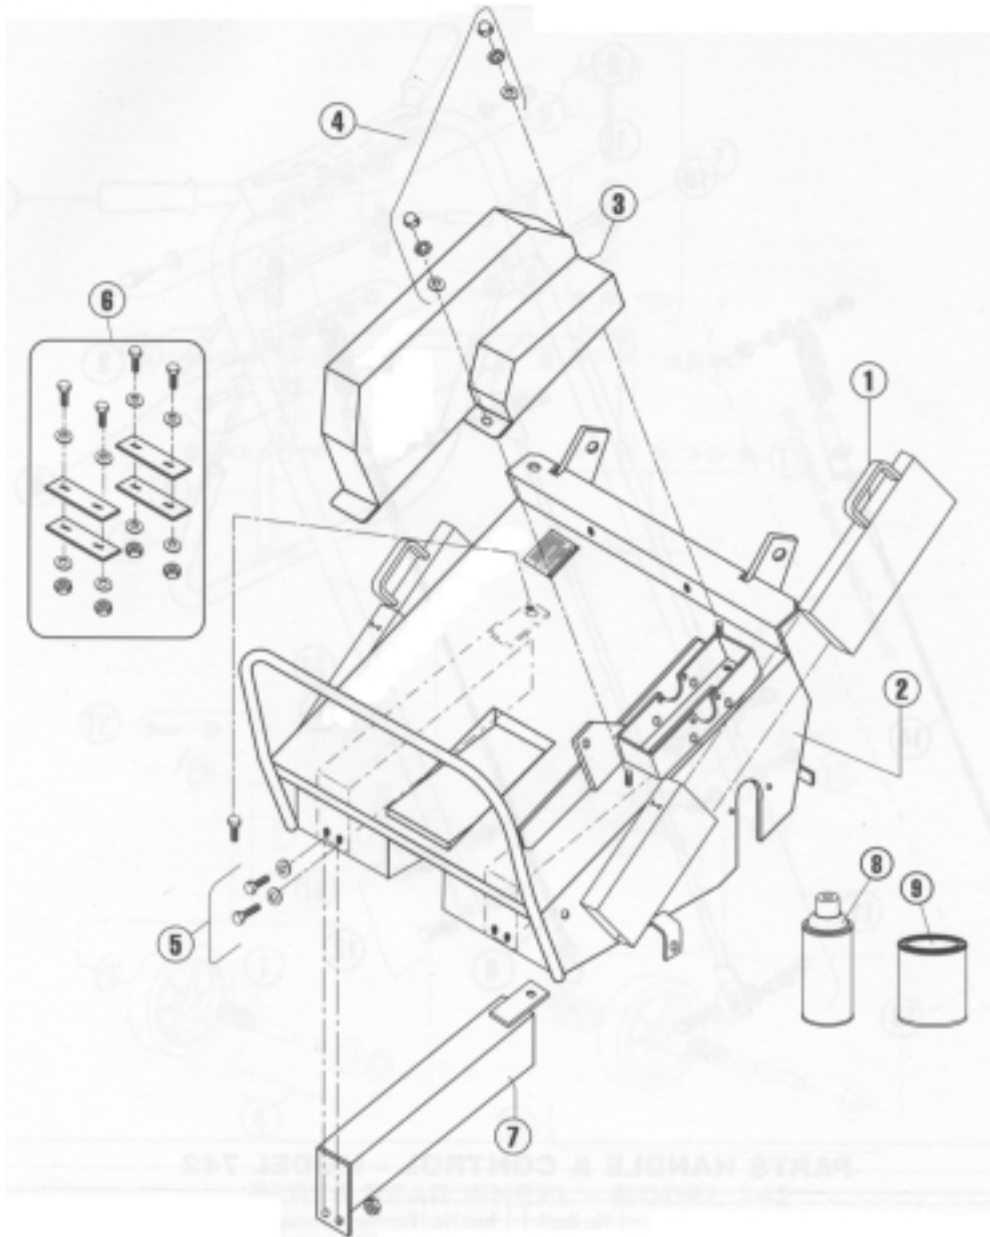

MAIN FRAME - MODEL AR25

ITEM	PART NO.	DESCRIPTION
1	540007600	Weight, 36 lbs., solid steel, removable
2	540007400	Housing with decals
3	540007401	Drive guard with decals
4	540007200	Drive guard fastener kit
5	540007402	Fastener kit, weight
6	540007203	Plate kit, for Honda engine
7	540007403	36 lb. weight, mounted
8	540000732	Paint, orange, 12.5 oz. can
9	540000729	Paint, orange, 1qt. can
10	540007404	Decal kit, AR25