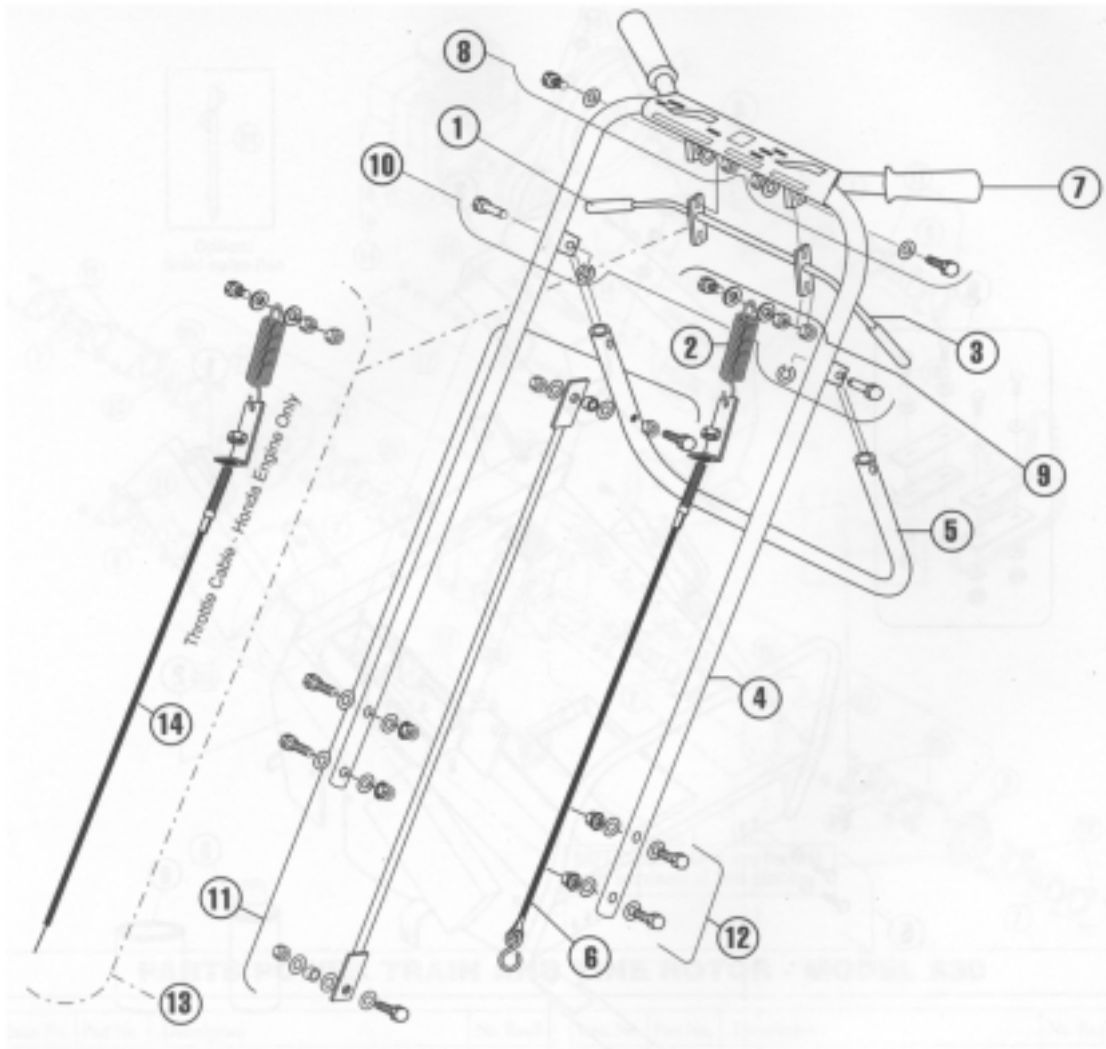

HANDLE AND CONTROL - MODEL AR25

ITEM	PART NO.	DESCRIPTION
1	540000034	Grip, clutch
2	540005129	Spring, clutch
3	540007149	Clutch control, with grips
	540007405	Clutch/throttle control, Honda engines only
4	540007406	Handle with grips
5	540007174	Handle, control, rear wheel
6	540007189	Clutch cable
7	540007191	Grips, pair
8	540007221	Fastener kit, clutch control to handle
9	540007222	Clutch cable kit (complete assembly, except 540005129)
10	540007223	Pin kit, rear wheel control handle
11	540007224	Rear wheel control rod kit
12	540007117	Fastener kit, handle
13	540007407	Throttle cable kit - Honda engine only (complete assembly except 540005129)
14	540007408	Throttle cable