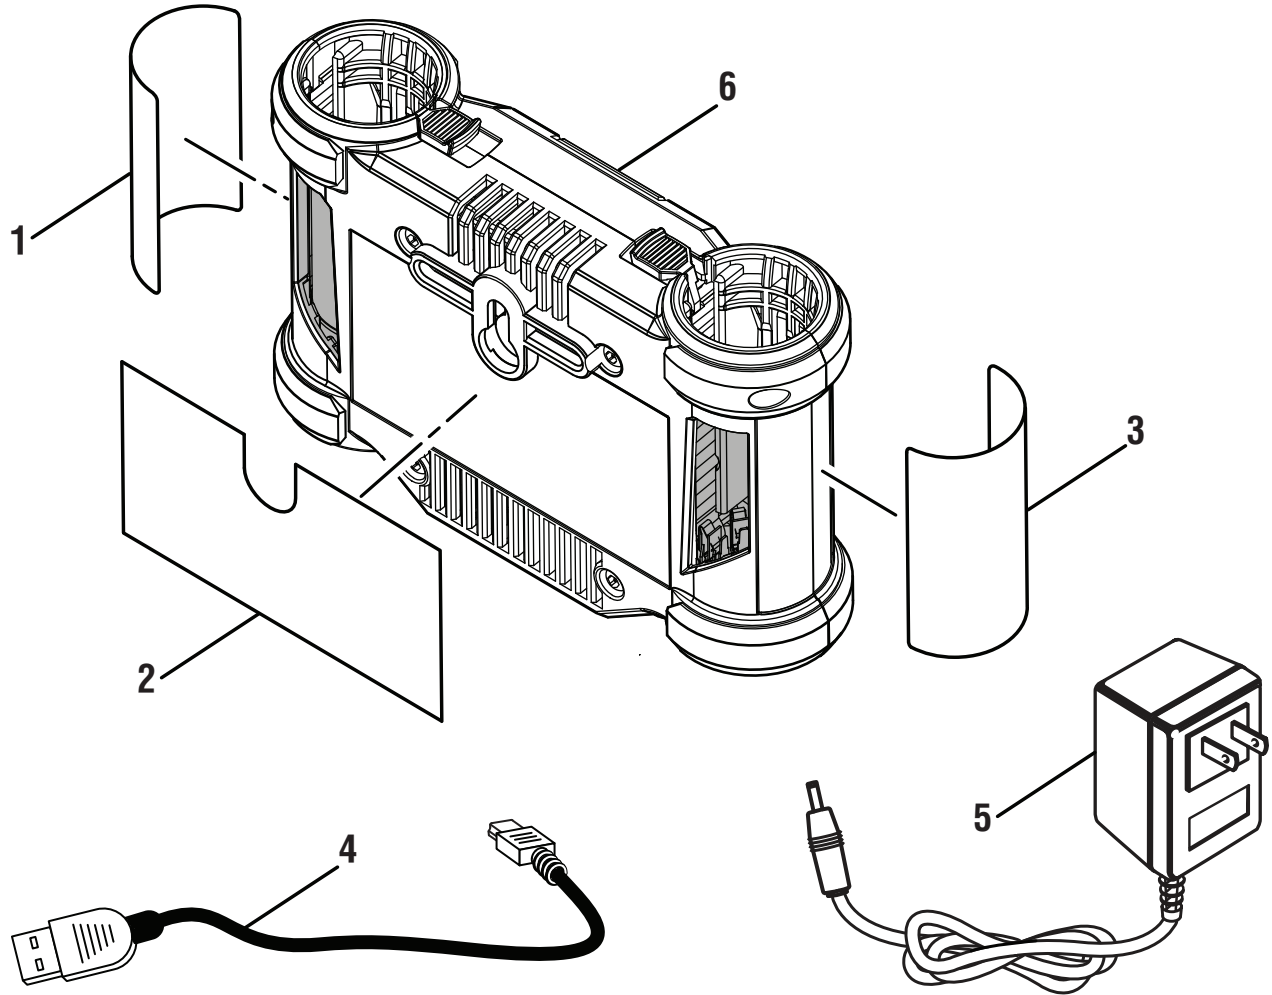

## RYOBI RAPID CHARGER – MODEL NO. AP4500

The model number will be found on a label attached to the housing. Always mention the model number in all correspondence regarding your **RAPID CHARGER** or when ordering replacement parts.

### PARTS LIST

KEY NO.	PART NUMBER	DESCRIPTION	QTY.	KEY NO.	PART NUMBER	DESCRIPTION	QTY.
1	940221109	Fire Warning Label.....	1	<b>NOT SHOWN:</b> 987000653    Operator's Manual ..... 1			
2	940976597	Data/Warning Label.....	1				
3	940221110	Warning Label (Shock).....	1	6-19-09 (REV:00)			
4	730038003	Power Cord .....	1				
5	720038002	Wall Adapter .....	1				
6	140130001	Charger.....	1				