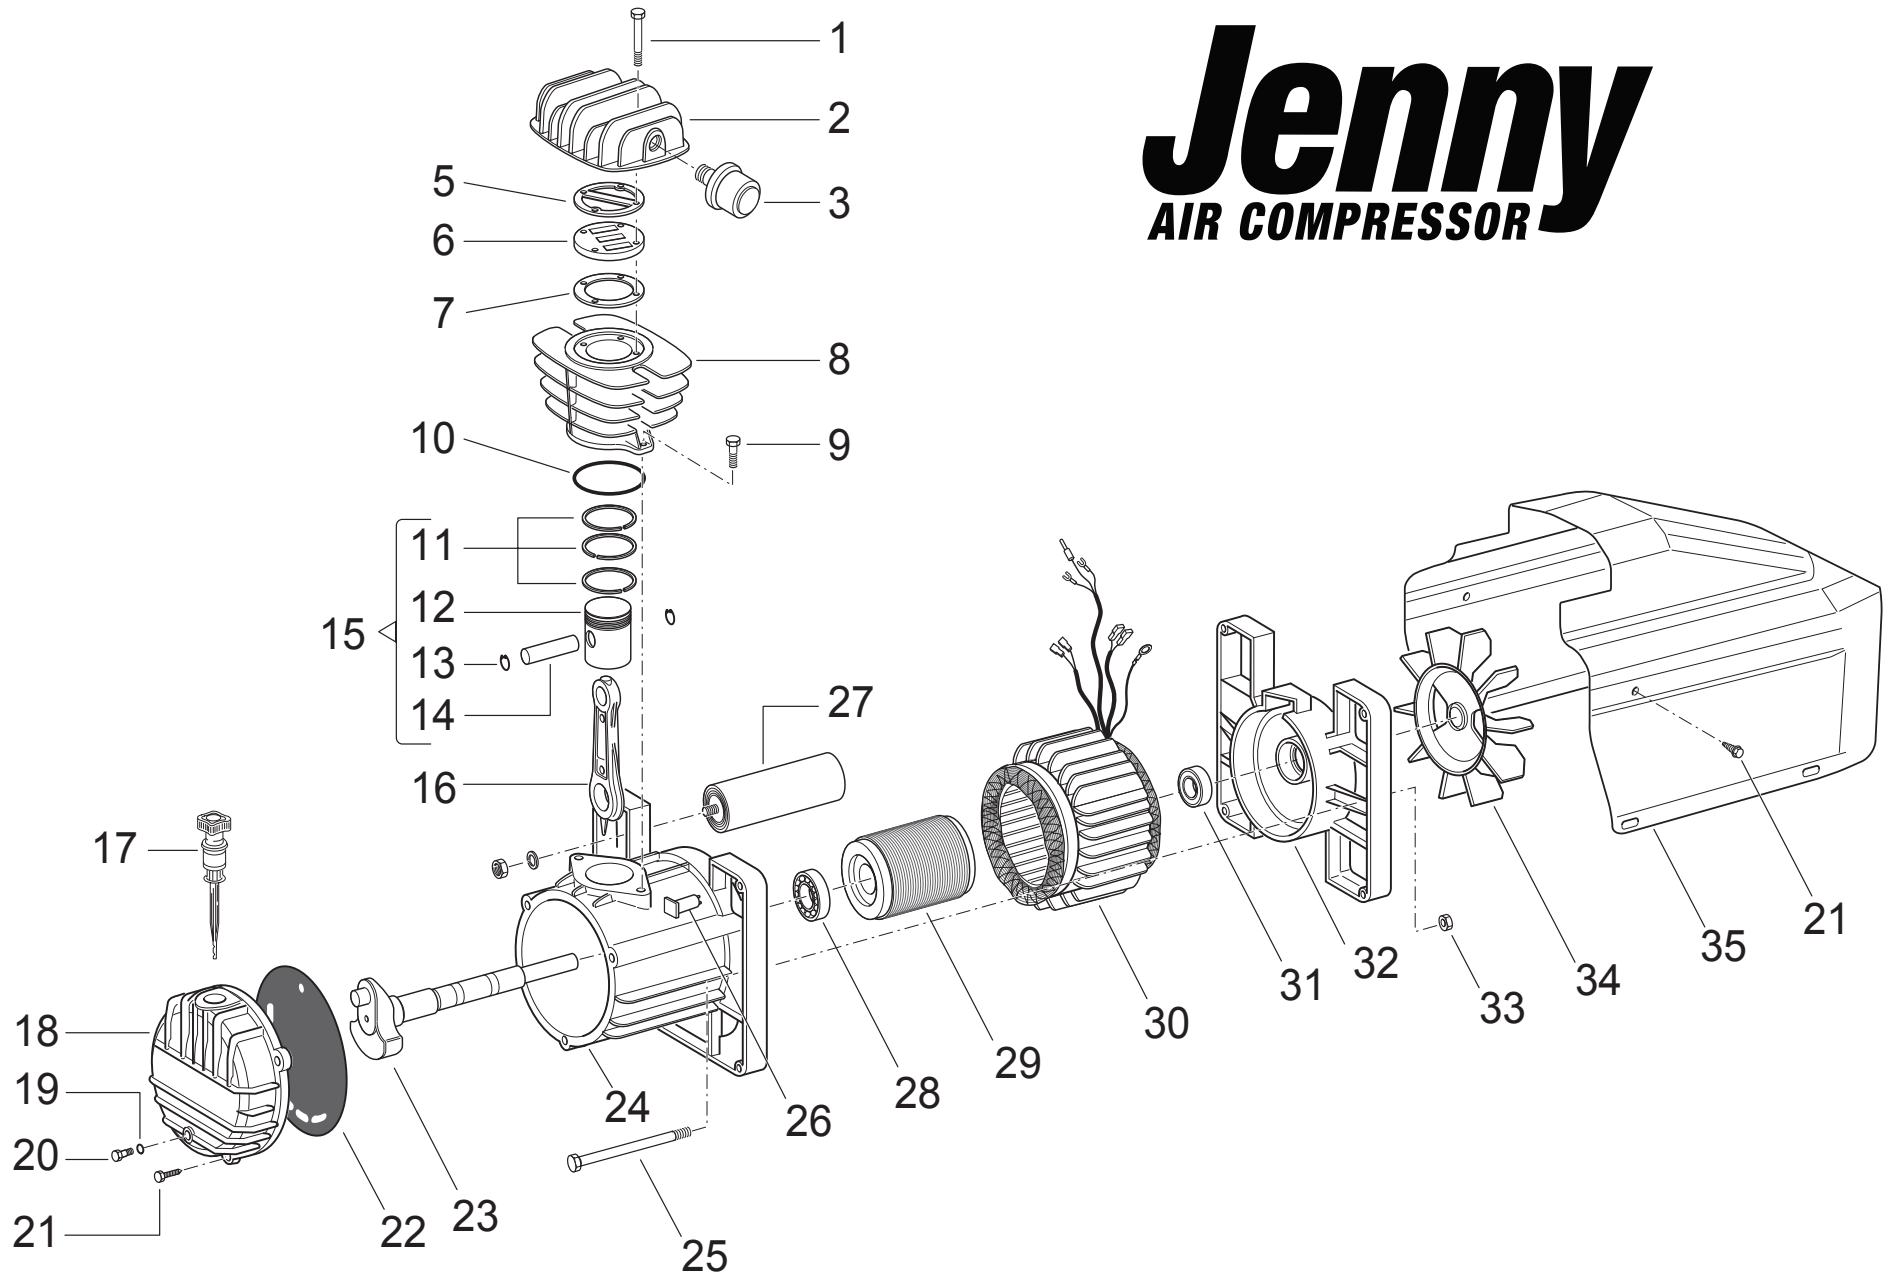

Parts List for Model AM780-HC6V

NOTE: The quantity number indicates the total number of pieces required for a complete pump repair.
When ordering parts give compressor model, serial number and part number. Order assemblies when possible.

<u>REF. NO.</u>	<u>PART NO.</u>	<u>DESCRIPTION</u>	<u>QTY.</u>
1	421-1710	PUMP,CMPRSR,PISTON,REPLCMT(1010),AM780	1
2	411-1125	TANK,HNDCRY,6G,NON,AM780,HC6V,RPLMNT	1
3	121-1035	ELBOW,MALE,COMPRESSION,BR,3/8TBX3/8"NPTM	2
4	121-1081	SLEEVE,COMPRESSION,BRASS,3/8"	2
5	610-1401	AFTERCOOLER,ELCTRC,AM780,SLV&NT,3/8,HC4H	1
6	141-1067	VALVE,CHECK,W/COLD START VALVE,1/2"M	1
7	121-1025	CONNECTOR,MALE,COMPRESSION,BR,1/4TBX1/8"	1
8	610-1402	TUBE,UNLOADER,NYLON,W/SLV&INSERT,HC4H	1
9	120-1177	SCREW,SELF DRILL,HEX,ST,PL,12 X 3/4	4
10	141-1058	DRAIN,PETCOCK,BRASS,1/4"NPTM,DC14	1
11	104-1215	PAD,RUBBER,40D,12GA,5/8X1-7/8X1-7/8,HC	3
12	360-1108	REGULATOR,PRESSURE,AIR,W/PG18,1/4"N,R14	1
13	122-1138	NIPPLE,STEEL,SCH 40,PLATED,1/4" X 2" L	1
14	123-1029	CONNECTOR,ROMEX,CLAMP,STRAIGHT,3/8"	2
15	140-1082	SWITCH,PSI,2HP,95-125#,UNLDR&LVR&4PORT	1
16	141-1004	VALVE,SAFETY,ASME,1/4",165 PSI,54 SCFM	1
17	142-1003	GAUGE,PSI,200#,BK MT,JENNY,1.5,1/4",PG14	1
18	123-1026	CORD,DROP,SJOW,5-15PLUG,15 AMP,14/3,6 FT	1
19	141-1065	VALVE,START,COLD,1/8"MNPT	1
20	142-1002	GAUGE,PSI,200#,BK MT,JENNY,1.5,1/8",PG18	1
21	121-1121	NUT,COMPRESSION,TUBING,BRASS,3/8"LONG	2
22	630-317007000	FILTER,AIR,AM39/77/78/840, 39154	1
NOT SHOWN	105-1208	OIL,PUMP,SYNTHETIC,BLUE,4 OZ BOTTLE,ES4	1

Jenny

AIR COMPRESSOR

Parts List for Model AM780 Pump

NOTE: The quantity number indicates the total number of pieces required for a complete pump repair.
When ordering parts give compressor model, serial number and part number. Order assemblies when possible.