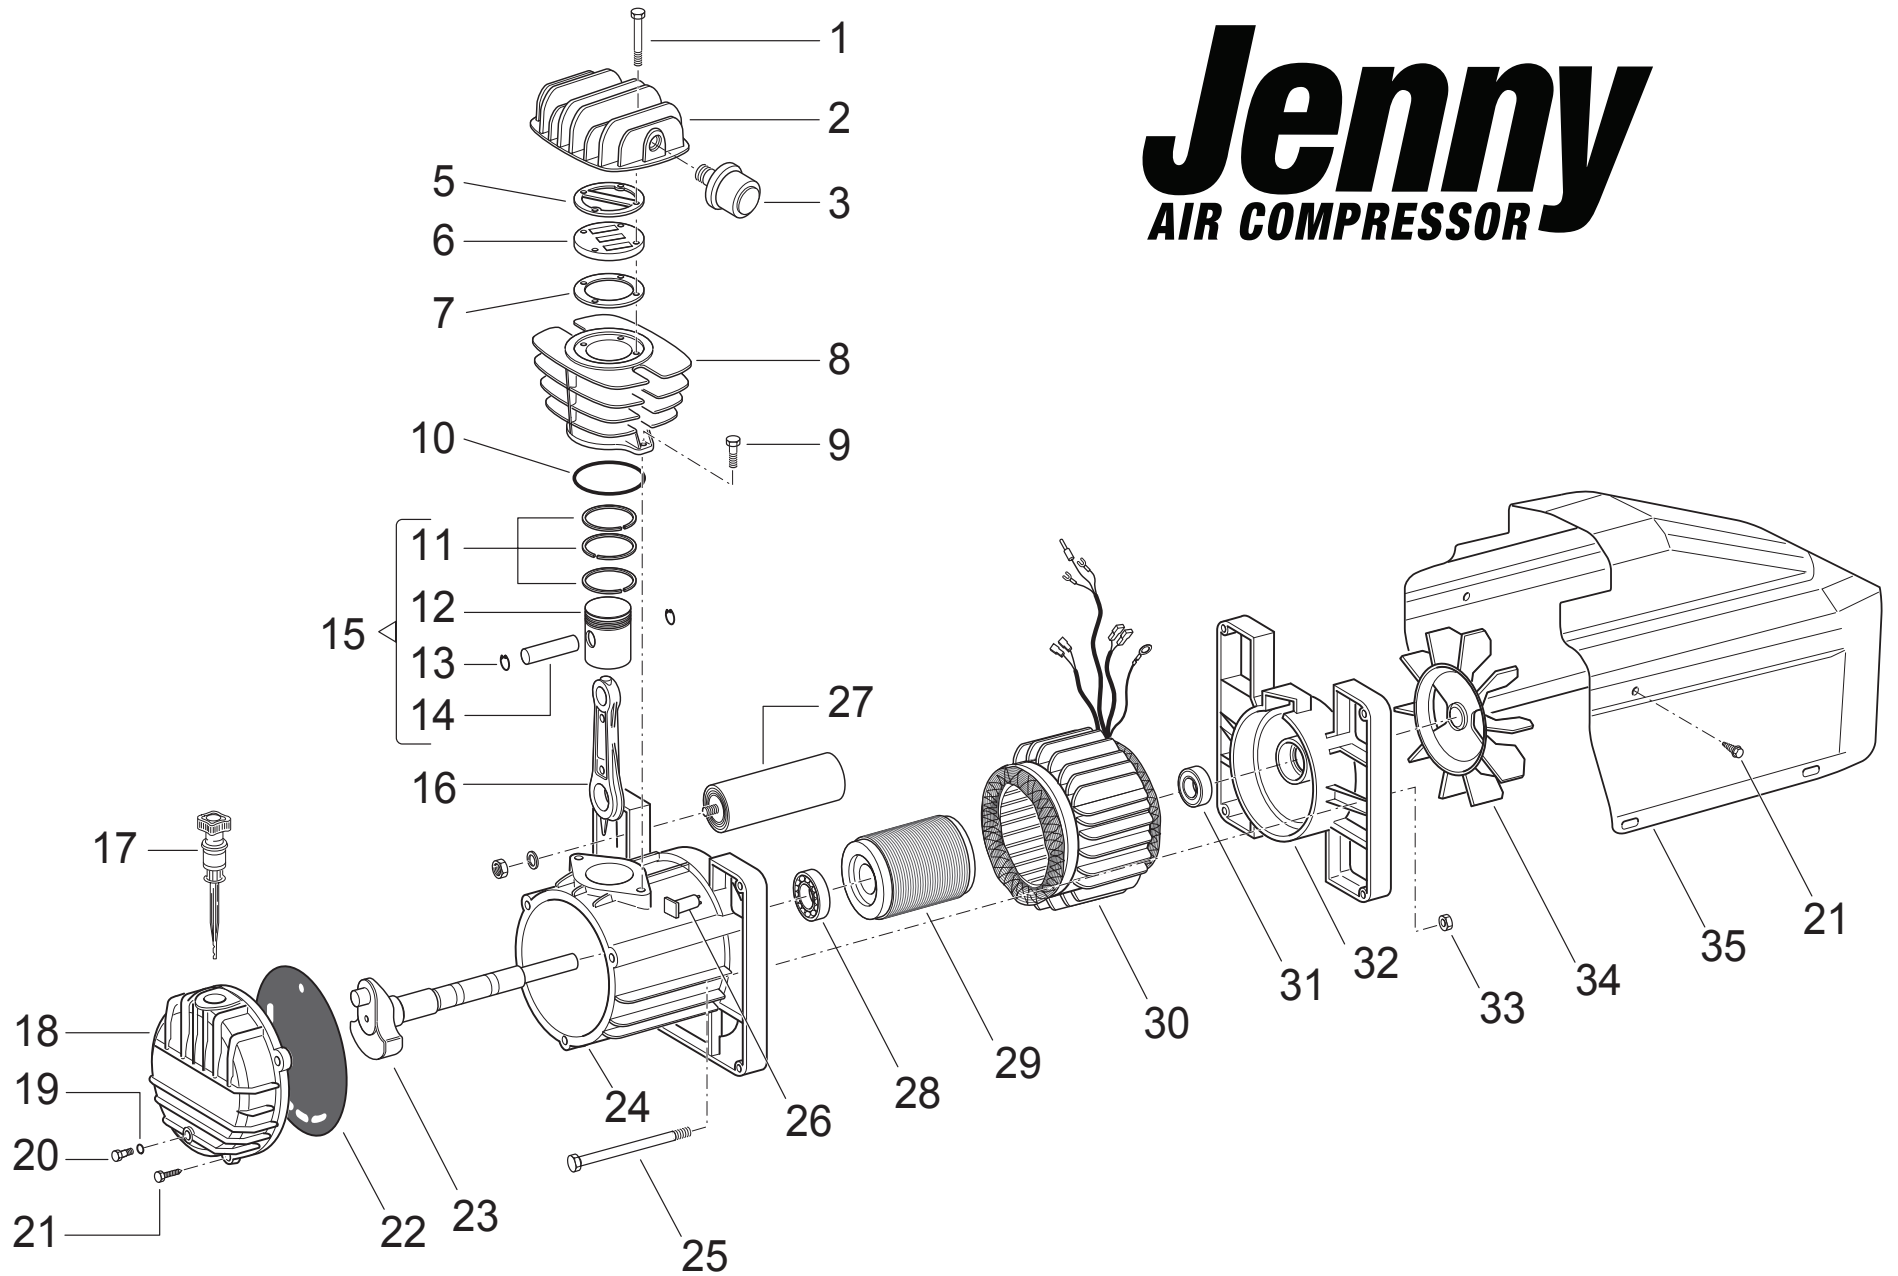

Parts List for Model AM780-HC4H

NOTE: The quantity number indicates the total number of pieces required for a complete pump repair.
When ordering parts give compressor model, serial number and part number. Order assemblies when possible.

<u>REF. NO.</u>	<u>PART NO.</u>	<u>DESCRIPTION</u>	<u>QTY.</u>
1	421-1710	PUMP,CMPRSR,PISTON,REPLCMT(1010),AM780	1
2	411-1124	TANK,HNDCRY,4G,NON,AM780,HC4H,RPLMNT	1
3	121-1035	ELBOW,MALE,COMPRESSION,BR,3/8TBX3/8"NPTM	2
4	121-1081	SLEEVE,COMPRESSION,BRASS,3/8"	2
5	610-1401	AFTERCOOLER,ELCTRC,AM780,SLV&NT,3/8,HC4H	1
6	141-1067	VALVE,CHECK,W/COLD START VALVE,1/2"M	1
7	121-1025	CONNECTOR,MALE,COMPRESSION,BR,1/4TBX1/8"	1
8	610-1402	TUBE,UNLOADER,NYLON,W/SLV&INSERT,HC4H	1
9	120-1177	SCREW,SELF DRILL,HEX,ST,PL,12 X 3/4	4
10	141-1058	DRAIN,PETCOCK,BRASS,1/4"NPTM,DC14	1
11	104-1215	PAD,RUBBER,40D,12GA,5/8X1-7/8X1-7/8,HC	4
12	360-1108	REGULATOR,PRESSURE,AIR,W/PG18,1/4"N,R14	1
13	122-1138	NIPPLE,STEEL,SCH 40,PLATED,1/4" X 2" L	1
14	122-1137	NIPPLE,CLOSE,STEEL,SCH 40,PLATED,1/4"	1
15	123-1029	CONNECTOR,ROMEX,CLAMP,STRAIGHT,3/8"	2
16	140-1082	SWITCH,PSI,2HP,95-125#,UNLDR&LVR&4PORT	1
17	141-1004	VALVE,SAFETY,ASME,1/4",165 PSI,54 SCFM	1
18	142-1003	GAUGE,PSI,200#,BK MT,JENNY,1.5,1/4",PG14	1
19	123-1026	CORD,DROP,SJOW,5-15PLUG,15 AMP,14/3,6 FT	1
20	121-1121	NUT,COMPRESSION,TUBING,BRASS,3/8"LONG	2
21	142-1002	GAUGE,PSI,200#,BK MT,JENNY,1.5,1/8",PG18	1
22	141-1065	VALVE,START,COLD,1/8"MNPT	1
23	630-317007000	FILTER,AIR,AM39/77/78/840, 39154	1

<u>REF. NO.</u>	<u>PART NO.</u>	<u>DESCRIPTION</u>	<u>QTY.</u>
NOT SHOWN	105-1208	OIL,PUMP,SYNTHETIC,BLUE,4 OZ BOTTLE,ES4	1

Jenny

AIR COMPRESSOR

Parts List for Model AM780 Pump

NOTE: The quantity number indicates the total number of pieces required for a complete pump repair.
When ordering parts give compressor model, serial number and part number. Order assemblies when possible.