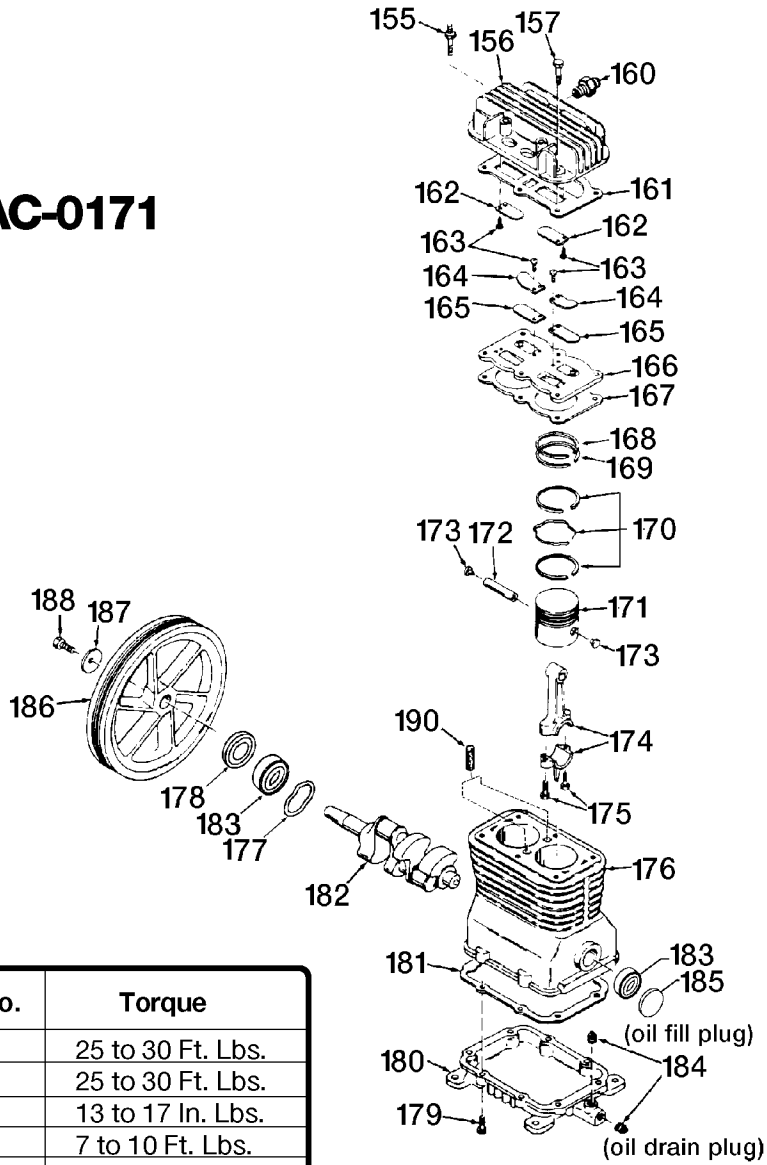

# AC-0171

Key No.	Torque
155	25 to 30 Ft. Lbs.
157	25 to 30 Ft. Lbs.
163	13 to 17 In. Lbs.
175	7 to 10 Ft. Lbs.
179	9 to 12 Ft. Lbs.
188	15 to 20 Ft. Lbs.

### Parts List for AFL560V Type 3

Item Number	Part Number	Description	Qty Required
1	SSF-953-ZN	SCREW #10X.625 HHW S	4
2	000000-00	No Longer Available	1
3	SSF-8113-ZN	NUT .375-16X.563 HEX	1
4	000000-00	No Longer Available	1
5	CAC-362-1	CLOSURE BELTGUARD	1
6	SSP-9401	CONNECTOR BODY STRAI	1
7	SSP-7812	ASSY NUT SLEEVE 1/2	2
8	SS-8553	CONNECTOR BODY	1
9	SSP-7811	ASSY NUT SLEEVE 1/4	1
10	C-BT-224	BELT 6J 47.3 EFF	1
11	SS-391	SCREW .250-20 .625 S	1
12	000000-00	No Longer Available	1
13	SUDL-65	KEY MOTOR SHAFT	1
14	CAC-4205	CORD MOTOR SJT 14G	1
15	Z-MO-3022-1	MOTOR 2 POLE 240V O/	1
16	CAC-1331	TUBE PRESSURE RELEAS	1
17	SSF-928	SCREW .313-18X.875 H	4
19	000000-00	No Longer Available	1
20	SS-3222-CD	PLUG PIPE	1
21	CAC-95	MANIFOLD	1
22	TIA-4150	VALVE SAFETY 150 .25	1
23	A18885	GAUGE	1
24	39124607	SCREW .250-20X.625 H	3
26	000000-00	No Longer Available	4
27	N000323	VALVE GLOBE 200 PSI	1
29	SSF-8150	NUT .312-18 UNC HEX	1
34	N286039	DRAIN VALVE	1