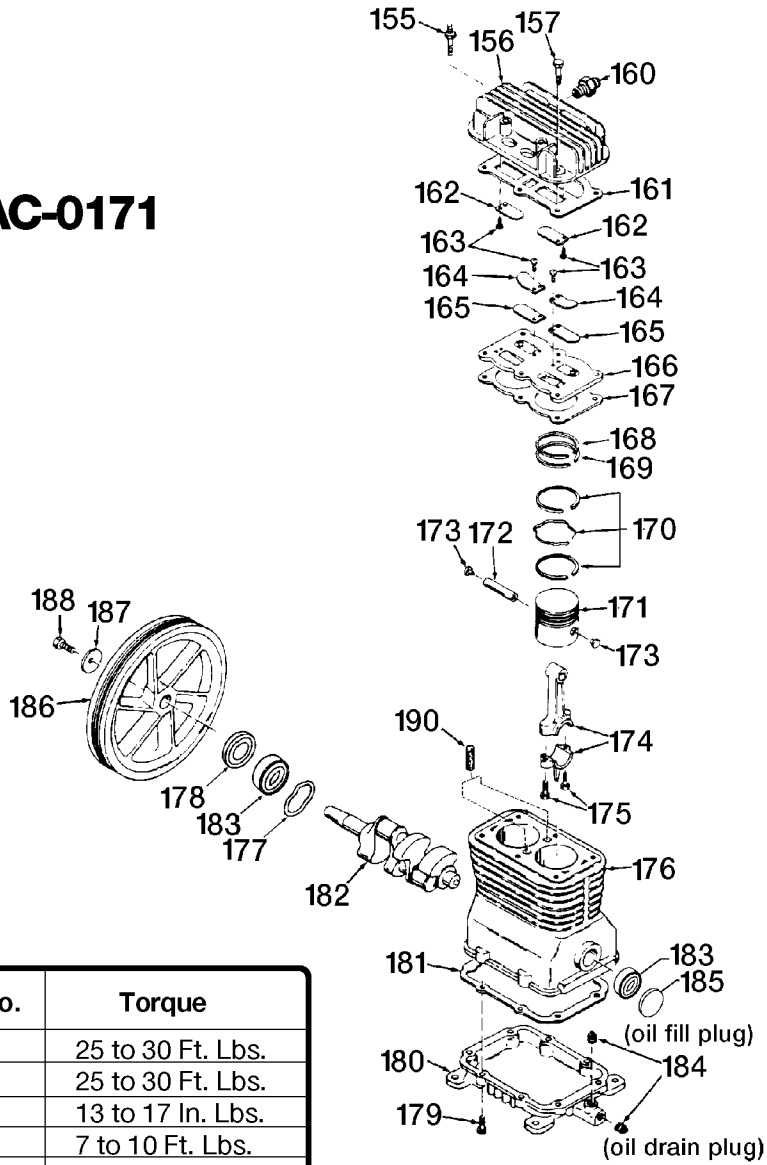

# AC-0171

Key No.	Torque
155	25 to 30 Ft. Lbs.
157	25 to 30 Ft. Lbs.
163	13 to 17 In. Lbs.
175	7 to 10 Ft. Lbs.
179	9 to 12 Ft. Lbs.
188	15 to 20 Ft. Lbs.

## Parts List for AFL560V Type 1

Item Number	Part Number	Description	Qty Required
1	SSF-953-ZN	SCREW #10X.625 HHW S	1
2	000000-00	No Longer Available	1
3	SSF-8113-ZN	NUT .375-16X.563 HEX	1
4	000000-00	No Longer Available	1
5	CAC-362-1	CLOSURE BELTGUARD	1
6	SSP-9401	CONNECTOR BODY STRAI	1
7	SSP-7812	ASSY NUT SLEEVE 1/2	2
8	SS-8553	CONNECTOR BODY	1
9	SSP-7811	ASSY NUT SLEEVE 1/4	1
10	C-BT-224	BELT 6J 47.3 EFF	1
11	SS-391	SCREW .250-20 .625 S	1
12	000000-00	No Longer Available	1
13	SUDL-65	KEY MOTOR SHAFT	1
15	Z-MO-3022-1	MOTOR 2 POLE 240V O/	1
16	CAC-1331	TUBE PRESSURE RELEAS	1
17	SSF-928	SCREW .313-18X.875 H	4
19	000000-00	No Longer Available	1
20	SS-3222-CD	PLUG PIPE	1
21	CAC-95	MANIFOLD	1
22	TIA-4150	VALVE SAFETY 150 .25	1
23	A18885	GAUGE	1
24	39124607	SCREW .250-20X.625 H	3
25	SSF-8150	NUT .312-18 UNC HEX	8
26	000000-00	No Longer Available	4
27	N000323	VALVE GLOBE 200 PSI	1
34	N286039	DRAIN VALVE	1
35	000000-00	No Longer Available	1