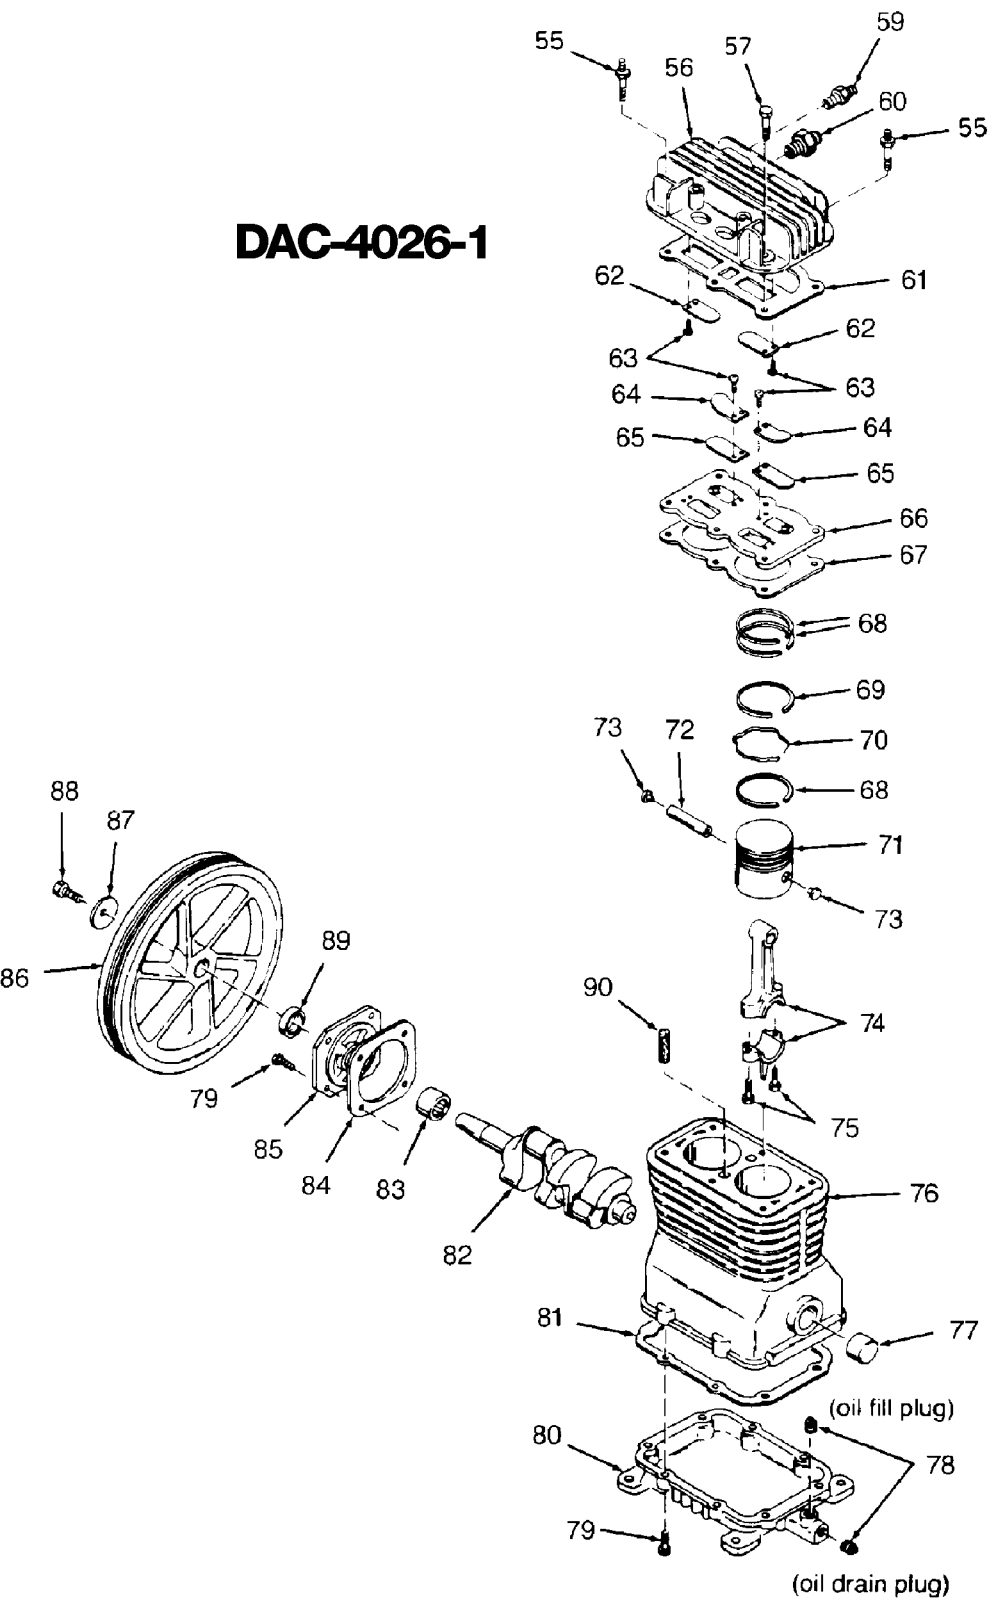

DAC-4026-1

Parts List for AFL320 Type 1

Item Number	Part Number	Description	Qty Required
1	CAC-322	BELTGUARD OUTSIDE	1
2	CAC-323	BELTGUARD INSIDE	1
3	SSF-8113-ZN	NUT .375-16X.563 HEX	1
4	000000-00	No Longer Available	1
5	000000-00	No Longer Available	1
6	265-17	FILTER FELT	1
7	265-18	RETAINER FILTER	1
8	5140123-08	SCREW	2
10	SSP-7812	ASSY NUT SLEEVE 1/2	1
11	000000-00	No Longer Available	1
12	TIA-4150	VALVE SAFETY 150 .25	1
13	Z-D23004	GAUGE 1.5OD 200PSI .	1
14	SSP-7811	ASSY NUT SLEEVE 1/4	1
15	000000-00	No Longer Available	1
17	CAC-4296-1	REGULATOR 3PORT P2 L	1
18	D26889	ADAPTER .25 NPT X .2	1
19	N053094	NIPPLE	1
20	33821-00	BUSHING	1
20	438010040063	HEYCO BUSHINGS	1
20	438010040063	HEYCO BUSHINGS	1
21	CAC-95	MANIFOLD	1
22	Z-D23004	GAUGE 1.5OD 200PSI .	1
23	SUDL-415-1	ASSY CORD POWER ST	1
24	SSW-7385	BUSHING STRAIN RELIE	1
26	000000-00	No Longer Available	1
27	000000-00	No Longer Available	1
28	SS-2072-1	NIPPLE .375 NPT X 1.	1

Parts List for AFL320 Type 1

Item Number	Part Number	Description	Qty Required
29	CAC-437-2	VALVE CHECK 1/2NPT X	1
30	SSF-928	SCREW .313-18X.875 H	1
31	CAC-1013	SCREW HOLD DOWN	1
32	000000-00	No Longer Available	1
33	CAC-1011	SPRING ELASTOMER	1
34	SSN-56-ZN	WASHER 1 X 11/32 X 1	1
35	N017772	LOCK WASHER	1
36	SS-2038-ZN	NUT .313-18 WING	1
37	000000-00	No Longer Available	1
38	CAC-1059	CLIP RETAINING	2
39	SUDL-6-1	STRIP RUBBER FOOT	1
40	CAC-60	BOLT .375-16X2.25 UN	2
41	000000-00	No Longer Available	2
42	SSF-8080-ZN	NUT .375-16 UNC-2B H	1
43	N286039	DRAIN VALVE	1
47	D21594	PIN MOTOR MOUNT OIL	1
48	000000-00	No Longer Available	1
49	SUDL-65	KEY MOTOR SHAFT	1
50	000000-00	No Longer Available	1
51	SS-391	SCREW .250-20 .625 S	1
52	C-BT-222	BELT 6J 38.0 EFF	1
53	D26742	SCREW #10-16 X .500	2
55	SSF-6627	STUD SHOULDER 3/8-16	1
56	Z-CAC-4213	ASSY HEAD	1
57	SSF-955	SCREW .375-16X1.50 H	5
59	SS-8553	CONNECTOR BODY	1
60	SSP-9401	CONNECTOR BODY STRAI	1