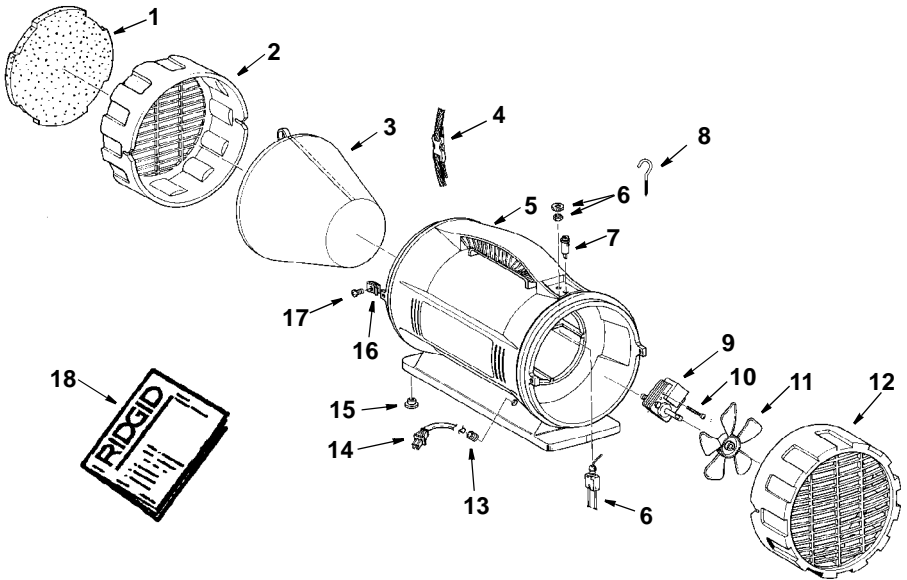

# Repair Parts

## RIDGID Portable Air Filtration System Model Number AF2000

Always order by part number - Not by key number

Key No.	Part No.	Description
1	RF2001	† Filter Foam
2	825575-1	Cover, Inlet
3	RF2002	† Filter Bag
4	825571	Strap
5	825574-2	Housing
6	825569	Switch
7	825570	Light Pilot
8	*	Screw, Hook
9	825584	Motor

Key No.	Part No.	Description
10	816069-2	Screw Pan Hd. Ty "AB" #6 x 1-3/4
11	825586	Fan Blade
12	825578-1	Cover, Exhaust
13	169123-10	Relief, Strain
14	826369	Cord w/Plug
15	819012	Foot
16	825587	Clip, Nut
17	*	Screw Truss Hd. 10-24 x 3/4
18	SP6153	Owners Manual