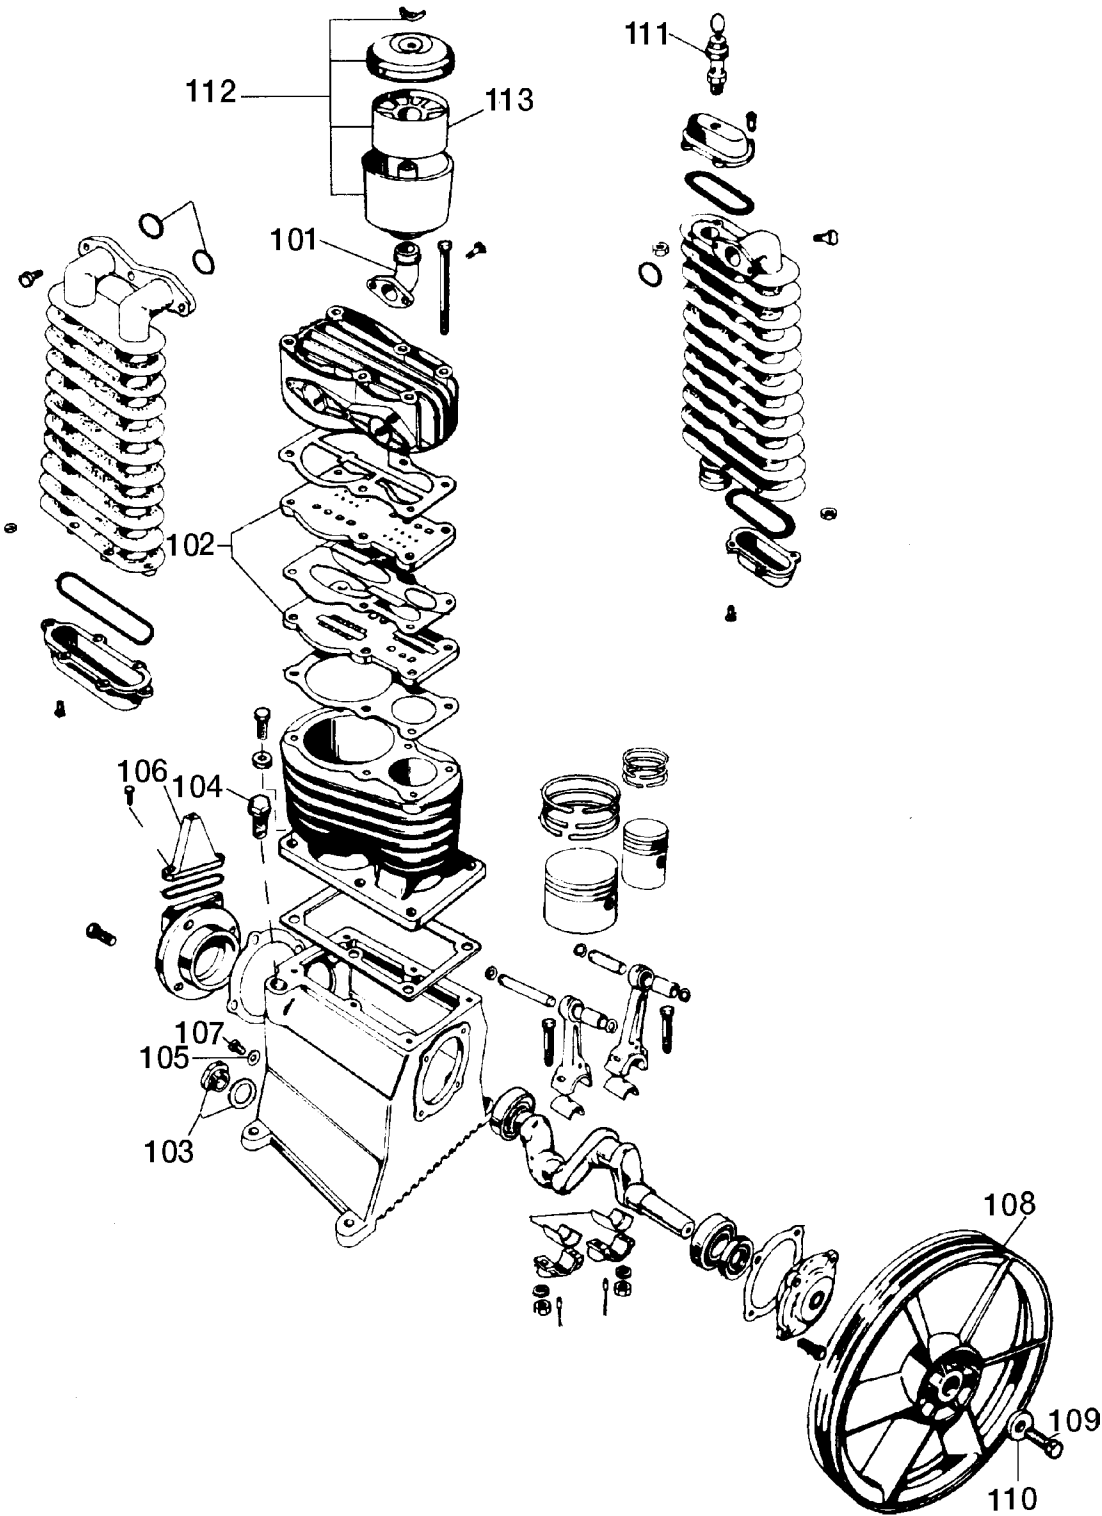

BAL-T39

Parts List for ACSL7580V2 Type 0

Item Number	Part Number	Description	Qty Required
1	000000-00	No Longer Available	1
2	MO-9071	MOTOR 7.5HP	1
2	A08093	START CAPACITOR	1
3	5140110-49	PRESSURE SWITCH	1
4	TIA-4200	VALVE SAFETY 200 .25	1
5	GA-360-B	GAUGE 300 PSI BACK M	1
6	N000323	VALVE GLOBE 200 PSI	1
7	N286039	DRAIN VALVE	1
8	000000-00	No Longer Available	1
8	000000-00	No Longer Available	1
9	SSF-953-ZN	SCREW #10X.625 HHW S	2
10	PU-2898	PULLEY 2A-SEC 5.75 O	1
11	BT-312	BELT A-SEC 63.00 EFF	2
12	SSF-8131	NUT SPEED 8AB U TYPE	2
13	000000-00	No Longer Available	1
14	000000-00	No Longer Available	1
15	000000-00	No Longer Available	1
16	SSP-7811	ASSY NUT SLEEVE 1/4	2
17	000000-00	No Longer Available	1
18	SSP-7824	ASSY NUT SLEEVE 5/8	1
101	ABP-1000123	ELBOW INLET T39	1
102	BAL-1000345	PLATE VALVE	1
103	BAL-1000306	GLASS SIGHT OIL	1
104	000000-00	No Longer Available	1
105	BAL-1000269	GASKET OIL FILL PLUG	1
106	BAL-1000112	ASSY OIL BREATHER BA	1
107	000000-00	No Longer Available	1

Parts List for ACSL7580V2 Type 0

Item Number	Part Number	Description	Qty Required
108	AC-0436	FLYWHEEL T39	1
109	BAL-1000587	BOLT FLYWHEEL NS39 B	1
110	BAL-1000417	WASHER FLYWHEEL NS39	1
111	ABP-9049020	VALVE SAFETY	1
112	AC-0437	FILTER INLET SOLBERG	1
113	AC-0438	ELEMENT FILTER T29 &	1
856	000000-00	No Longer Available	1
856	000000-00	No Longer Available	1
856	000000-00	No Longer Available	1
856	DAC-252	VALVE CHECK 1/2NPT X	1
856	AC-0485	BRACKET BELTGUARD	1
856	BAL-8226022	KIT GASKET T39	1
856	BAL-8226024	KIT VALVE T39	1