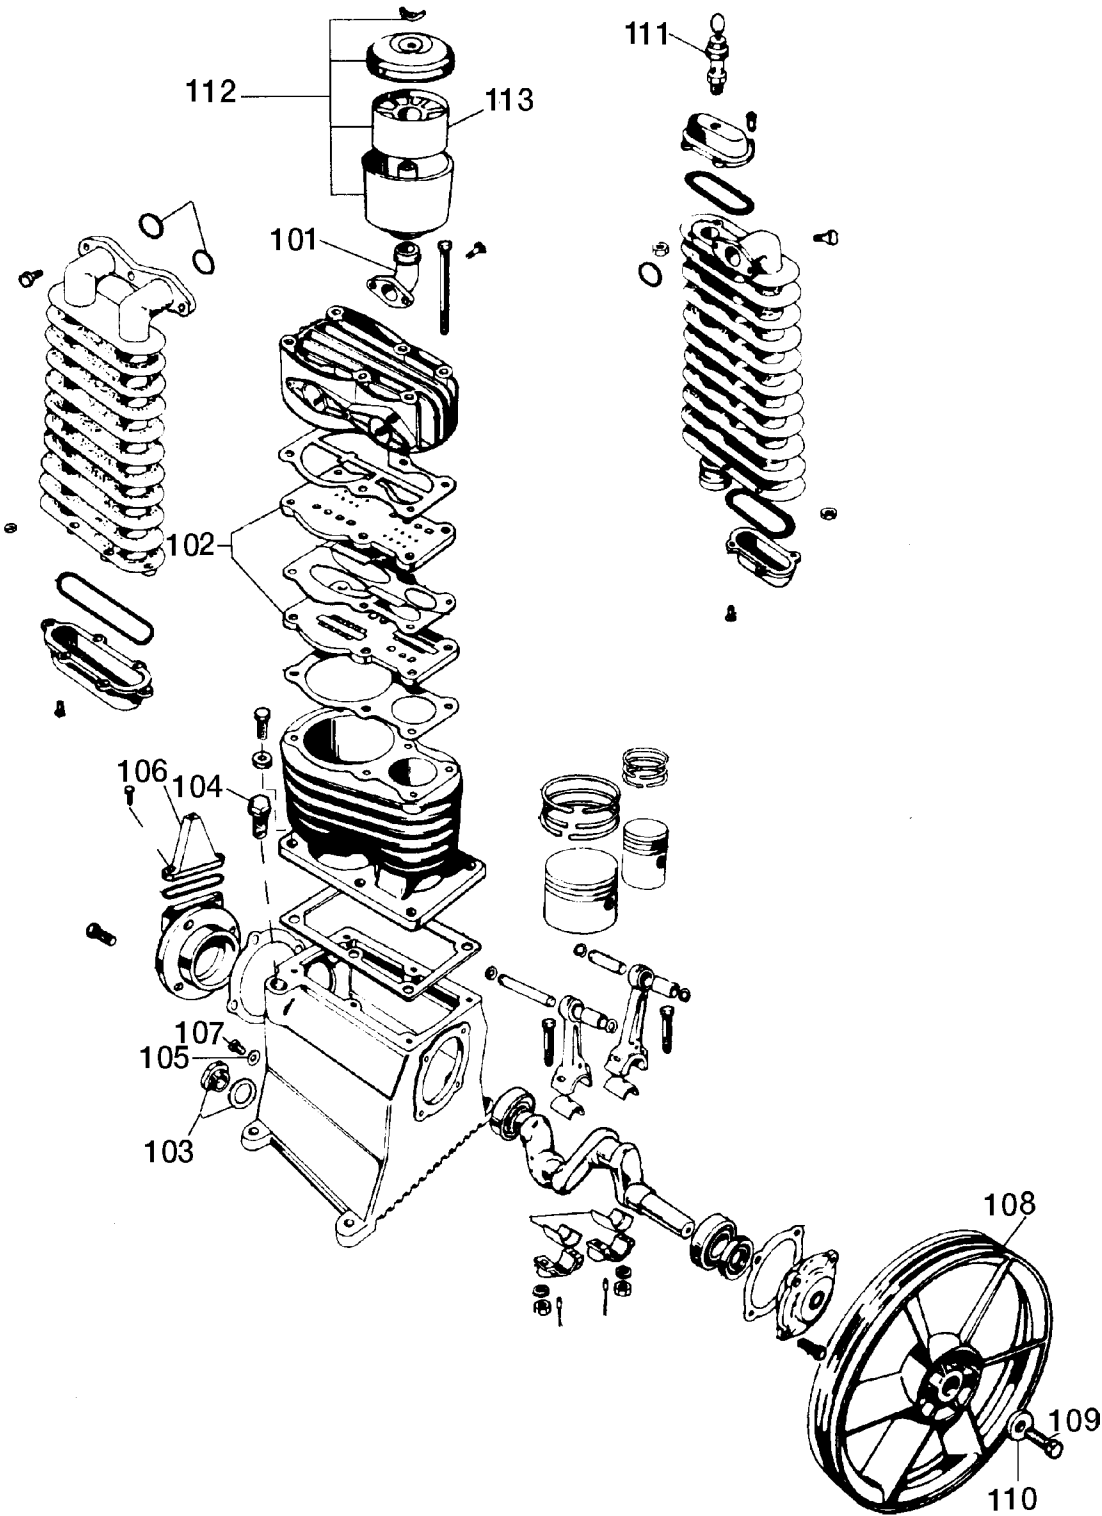

BAL-T39

Parts List for ACSL560V2 Type 0

Item Number	Part Number	Description	Qty Required
1	000000-00	No Longer Available	1
2	D26719	MOTOR OL 240V 2POLE	1
3	5140110-49	PRESSURE SWITCH	1
4	TIA-4200	VALVE SAFETY 200 .25	1
5	GA-360-B	GAUGE 300 PSI BACK M	1
6	N000323	VALVE GLOBE 200 PSI	1
7	N286039	DRAIN VALVE	1
8	000000-00	No Longer Available	1
8	000000-00	No Longer Available	1
9	SSF-953-ZN	SCREW #10X.625 HHW S	1
10	000000-00	No Longer Available	1
11	000000-00	No Longer Available	1
12	SSF-8131	NUT SPEED 8AB U TYPE	1
13	000000-00	No Longer Available	1
14	000000-00	No Longer Available	1
15	SSP-7811	ASSY NUT SLEEVE 1/4	1
16	000000-00	No Longer Available	1
17	SSP-7824	ASSY NUT SLEEVE 5/8	2
101	ABP-1000123	ELBOW INLET T39	1
102	BAL-1000345	PLATE VALVE	1
103	BAL-1000306	GLASS SIGHT OIL	1
104	000000-00	No Longer Available	1
105	BAL-1000269	GASKET OIL FILL PLUG	1
106	BAL-1000112	ASSY OIL BREATHER BA	1
107	000000-00	No Longer Available	1
108	AC-0436	FLYWHEEL T39	1
109	BAL-1000587	BOLT FLYWHEEL NS39 B	1

Parts List for ACSL560V2 Type 0

Item Number	Part Number	Description	Qty Required
110	BAL-1000417	WASHER FLYWHEEL NS39	1
111	ABP-9049020	VALVE SAFETY	1
112	AC-0437	FILTER INLET SOLBERG	1
113	AC-0438	ELEMENT FILTER T29 &	1
856	000000-00	No Longer Available	1
856	000000-00	No Longer Available	1
856	000000-00	No Longer Available	1
856	BAL-8226024	KIT VALVE T39	1
856	DAC-252	VALVE CHECK 1/2NPT X	1
856	AC-0485	BRACKET BELTGUARD	1
856	BAL-8226022	KIT GASKET T39	1