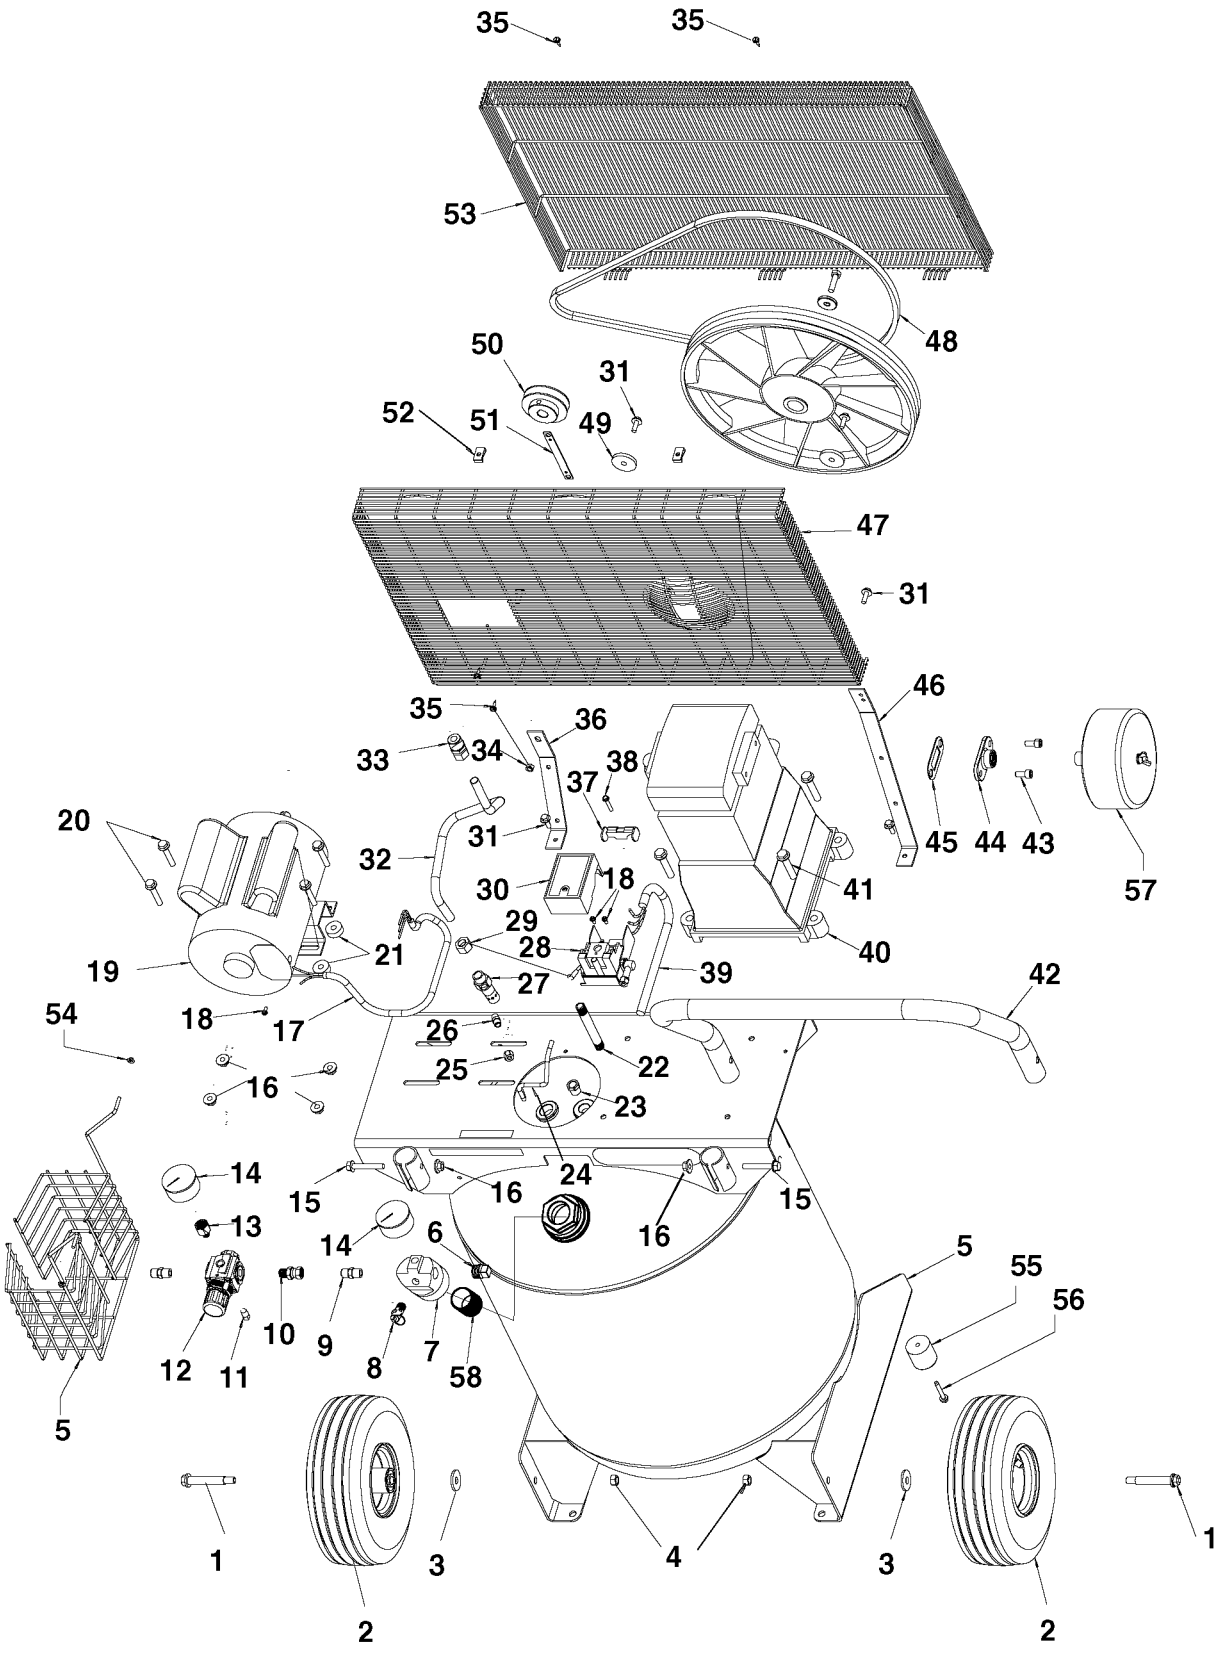

## Parts List for ACSL530RVP Type 0

Item Number	Part Number	Description	Qty Required
1	D23574	BOLT .375-16X3.40 UN	1
2	D23067	WHEEL PNEUMATIC 10IN	1
3	000000-00	No Longer Available	1
4	SSF-8080-ZN	NUT .375-16 UNC-2B H	1
5	000000-00	No Longer Available	1
6	000000-00	No Longer Available	1
7	AC-0764	MANIFOLD 1 NPT ALUMI	1
8	TIA-4150	VALVE SAFETY 150 .25	1
9	D26889	ADAPTER .25 NPT X .2	1
10	000000-00	No Longer Available	1
11	SS-1215	PLUG PIPE GALV 1/8	1
12	000000-00	No Longer Available	1
13	000000-00	No Longer Available	1
14	Z-GA-360	GAUGE 300 PSI BACK M	1
15	SSF-634	SCREW .313-18X2.00 H	1
16	SSF-8150	NUT .312-18 UNC HEX	1
17	CAC-4205	CORD MOTOR SJT 14G	1
18	SUDL-9-1	SCREW #8-32X.375/.34	1
19	Z-MO-3021-1	MOTOR 2 POLE 120/240	1
20	000000-00	No Longer Available	1
21	000000-00	No Longer Available	1
22	N056983	NIPPLE	1
23	D21429	BUSHING REDUCER .375	1
24	000000-00	No Longer Available	1
25	SSP-7811	ASSY NUT SLEEVE 1/4	1
26	SS-8553	CONNECTOR BODY	1
27	A19715	VALVE CHECK 1/2NPT X	1

## Parts List for ACSL530RVP Type 0

Item Number	Part Number	Description	Qty Required
53	AC-0434	BELTGUARD OUTSIDE	1
54	000000-00	No Longer Available	1
55	SST-107	BUMPER RECESSED RUBB	1
56	SSF-630	SCREW .250-20X1.50 H	1
57	000000-00	No Longer Available	1
58	5140067-09	NIPPLE	1
91	000000-00	No Longer Available	1
101	000000-00	No Longer Available	1
102	000000-00	No Longer Available	1
103	000000-00	No Longer Available	1
104	ABP-9024011	OIL FILTER PLUG (ABA	1
105	ABP-9022001	ASSY SIGHT GLASS	1
106	ABP-9110014	SCREW FLYWHEEL ABAC	1
107	ABP-9004008	WASHER FLAT FLYWHEEL	1
108	000000-00	No Longer Available	1
109	BAL-2281100	FILTER ELEMENT T16	1
856	000000-00	No Longer Available	1
856	000000-00	No Longer Available	1
856	BAL-8226002	KIT GASKET T16	1
856	D20567	KIT EXTENSION DRAIN	1