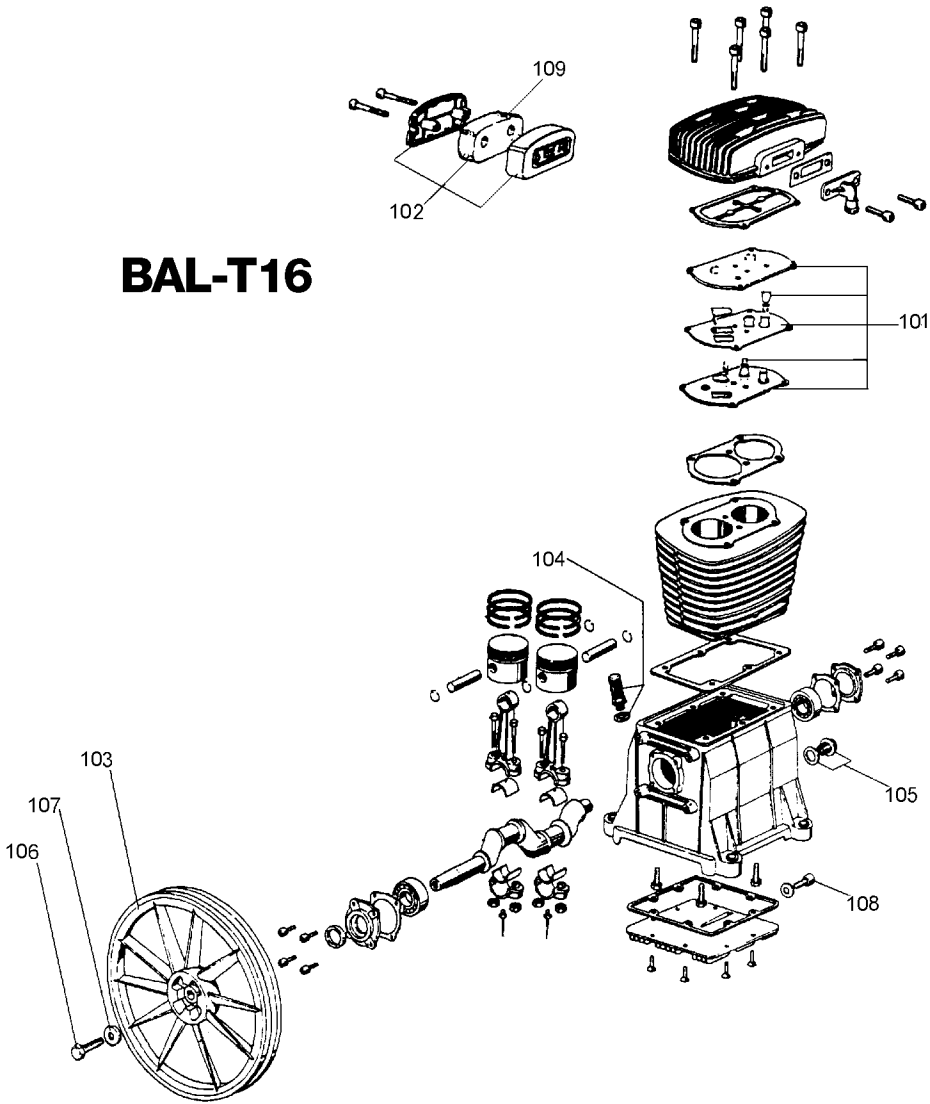

## Parts List for ACSL530RVP Type 0

Item Number	Part Number	Description	Qty Required
1	D23574	BOLT .375-16X3.40 UN	1
2	D23067	WHEEL PNEUMATIC 10IN	1
3	000000-00	No Longer Available	1
4	SSF-8080-ZN	NUT .375-16 UNC-2B H	1
5	000000-00	No Longer Available	1
6	000000-00	No Longer Available	1
7	AC-0764	MANIFOLD 1 NPT ALUMI	1
8	TIA-4150	VALVE SAFETY 150 .25	1
9	D26889	ADAPTER .25 NPT X .2	1
10	000000-00	No Longer Available	1
11	SS-1215	PLUG PIPE GALV 1/8	1
12	000000-00	No Longer Available	1
13	000000-00	No Longer Available	1
14	Z-GA-360	GAUGE 300 PSI BACK M	1
15	SSF-634	SCREW .313-18X2.00 H	1
16	SSF-8150	NUT .312-18 UNC HEX	1
17	CAC-4205	CORD MOTOR SJT 14G	1
18	SUDL-9-1	SCREW #8-32X.375/.34	1
19	Z-MO-3021-1	MOTOR 2 POLE 120/240	1
20	000000-00	No Longer Available	1
21	000000-00	No Longer Available	1
22	N056983	NIPPLE	1
23	D21429	BUSHING REDUCER .375	1
24	000000-00	No Longer Available	1
25	SSP-7811	ASSY NUT SLEEVE 1/4	1
26	SS-8553	CONNECTOR BODY	1
27	A19715	VALVE CHECK 1/2NPT X	1