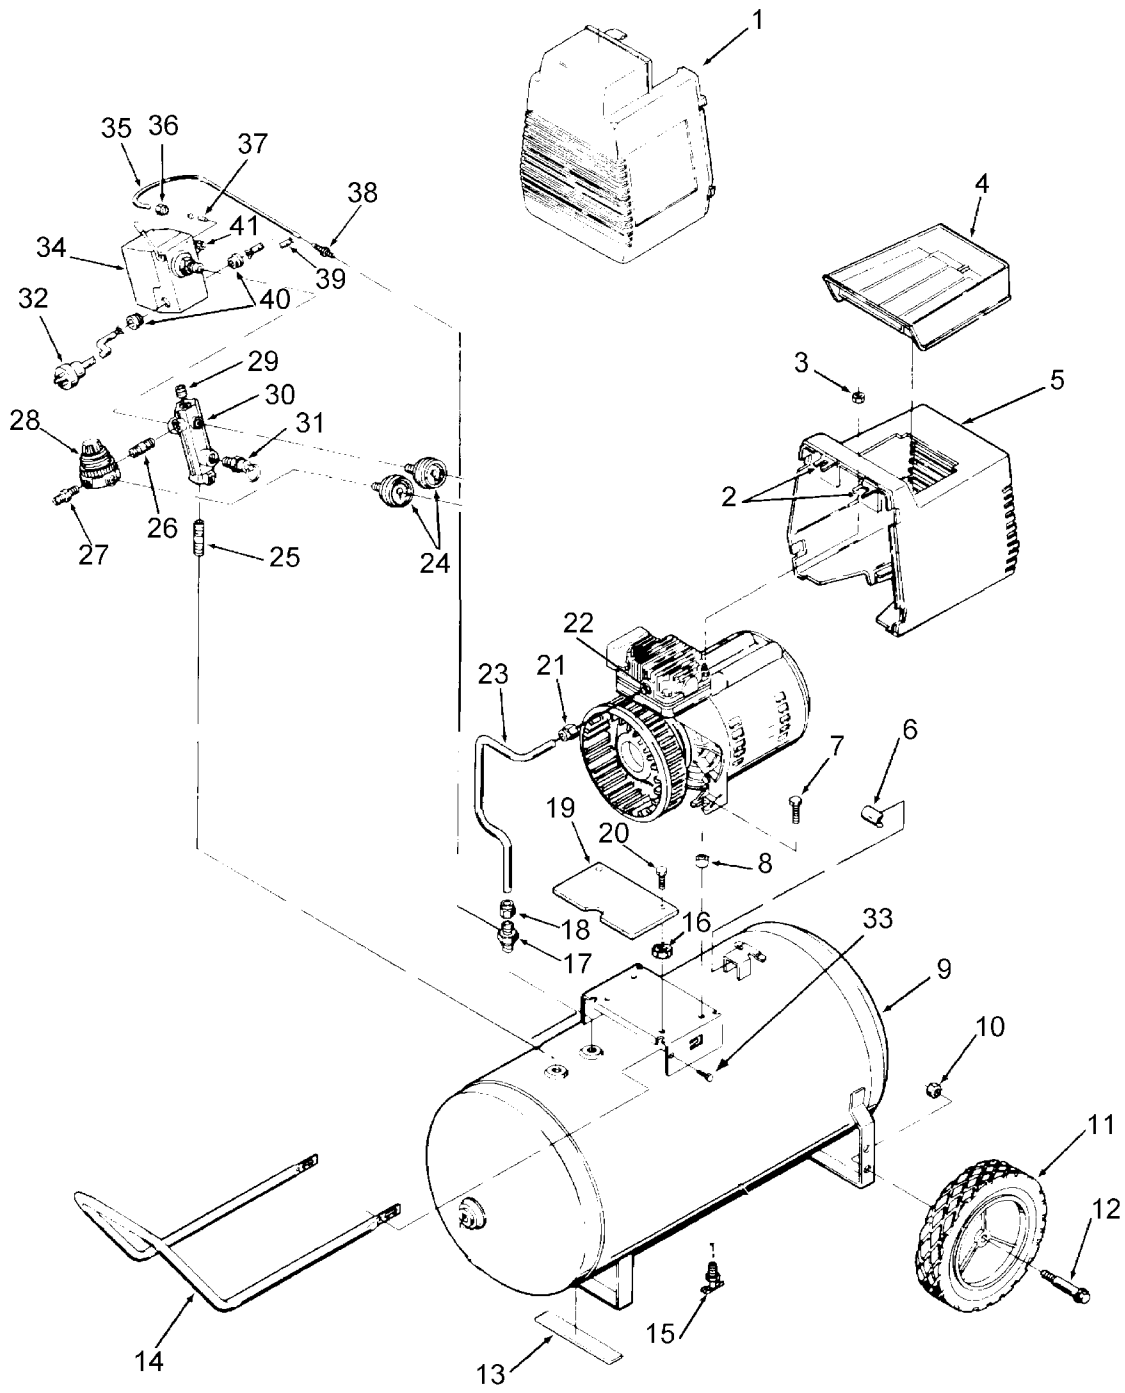

KEY NO.	TORQUE
55	7 to 10 Ft. Lbs.
56	7 to 10 Ft. Lbs.
66	100 to 120 In. Lbs.
69	80 to 100 In. Lbs.
◆	42 to 48 In. Lbs.

Parts List for ACBF420 Type 1

Item Number	Part Number	Description	Qty Required
1	AC-0078	SHROUD FRONT BLK	1
2	CAC-1121	BRACKET SHROUD	2
3	038738-00	NUT	2
4	CAC-1080	TRAY TOOL	1
5	000000-00	No Longer Available	1
6	000000-00	No Longer Available	1
7	SSF-505	SCREW .250-28X.915 U	2
8	000000-00	No Longer Available	1
10	SSF-8080-ZN	NUT .375-16 UNC-2B H	1
11	000000-00	No Longer Available	2
12	CAC-60	BOLT .375-16X2.25 UN	2
13	SUDL-6-1	STRIP RUBBER FOOT	1
14	000000-00	No Longer Available	1
15	N286039	DRAIN VALVE	1
16	000000-00	No Longer Available	1
17	A19711	VALVE CHECK 1/2NPT X	1
18	SSP-7813	ASSY NUT SLEEVE 3/8	1
19	AC-0155	PLATE	1
20	SSF-1000	SCREW #12-14X.750 HE	2
21	SSP-7821-1	NUT .563-18 UNF HEX	1
22	CAC-1120	SLEEVE SILICONE	1
23	CAC-1155	TUBE OUTLET 2.5 & 3H	1
24	Z-D23004	GAUGE 1.5OD 200PSI .	2
25	SS-2110	NIPPLE GALV 3/8 X 3	1
26	N053094	NIPPLE	1
27	D26889	ADAPTER .25 NPT X .2	1
28	AC-0007	REGULATOR 4PORT P1P2	1