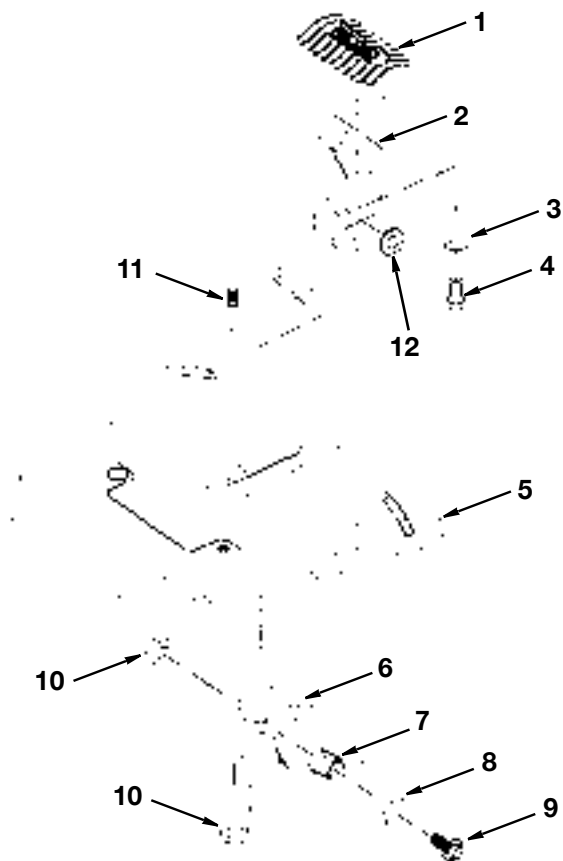

EXPLODED VIEW/REPAIR PARTS

Herc-U-Lift Plus Caster Set Model AC9950
RIDGID parts are at www.ridgidparts.com
Figure 3- Plate Assembly

1	827848	Foot Pedal	8	827833	Mandrel Bushing
2	829516	Latch Cam	9 *	828793-3	Hex Hd Screw w/Washer (1/4-20x1-5/8)
3 *	805550-2	Washer (7/32 x 7/16 x 1/16)	10 *	161255-6	Lock Nut (1/4-20)
4 *	806742	Pan Hd Screw (Ty AB N10 x 1/2)	11	829665	Carriage Bolt (1/4-20 x 5/8)
5	829783	Foot Plate	12 *	147579	Washer (1/4 x 41/64 x 1/16)
6	829663	Latch Bracket		983000-415	Operator's Manual
7	827832	Torsion Spring			

* STANDARD HARDWARE ITEM – MAY BE PURCHASED LOCALLY