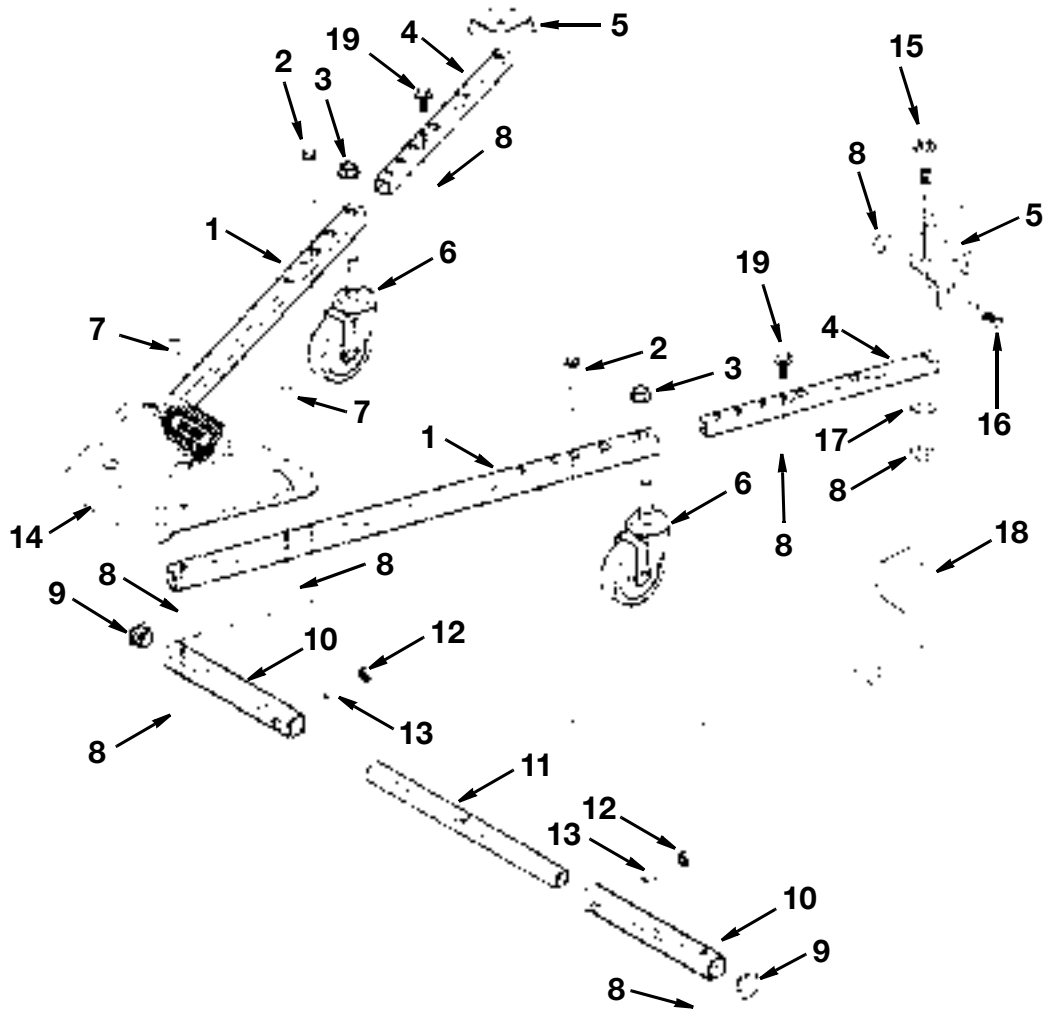

EXPLODED VIEW/REPAIR PARTS

Herc-U-Lift Plus Caster Set Model AC9950
RIDGID parts are at www.ridgidparts.com
Figure 1- Upper Assembly

1	829679	Tube (23 in.)	11	829675	Tube (12 in. no holes)
2	828793-5	Hex Head Screw w/Washer (1/4-20 x 2-1/2)	12	* 805583	Nut Jam (5/16-18)
3	828794-1	Nut w/flange (7/16-14)	13	* 829681	Screw Set (5/16-18 x 5/8)
4	829678	Tube (11 in.)	14	829661	Plate Assembly
5	827843	Leg Bracket	15	828793-2	Hex Hd Screw w/Washer (1/4-20 x 2)
6	827851	Caster	16	* 805461-2	Hex Hd Screw (1/4-20x1/2)
7	829665	Carriage Bolt (1/4-20 x 1-1/2)	17	147579	Washer (1/4 x 41/64 x 1/16)
8	* 161255-6	Lock Nut (1/4-20)	18	829685	Leg Bracket (Band Saw Only)
9	829667	Tube Plug	19	828793-1	Hex Head Screw w/Washer (1/4-20 x 1-1/2)
10	829717	Tube (8 in.)			

* STANDARD HARDWARE ITEM — MAY BE PURCHASED LOCALLY

EXPLODED VIEW/REPAIR PARTS

Herc-U-Lift Plus Caster Set Model AC9950

RIDGID parts are at www.ridgidparts.com

Figure 2- Lower Assembly

1	828794-1	Nut Hex Flange (7/16-14)	11	829681	Set Screw (5/16-18)
2 *	828793-5	Screw Hex Hd. w/Washer (1/4-20x2-1/2)	12	829674	Tube (16-1/2 in.)
3	829677	Tube (13-7/8 in.)	13	827851	Swivel Caster (3 in.)
4	829667	Tube Plug	14	827837	U Bolt
5	829668	Tube (8-1/2 in.)	15	829676	Tube (6-1/2 in.)
6 *	161255-6	Lock Nut (1/4-20)	16	827843	Leg Bracket
7 *	828793-1	Hex Hd Screw w/Washer (1/4-20x1-1/2)	17	829671	Spring
8	829673	Tube 12 in. (with holes)	18	829672	Chain
9	829671	Tube (6-3/4 in.)	19	805583	Nut Hex Jam (5/16-18)
10	828794	Nut Hex Flange (5/16-18)	20	824301	S-Hook