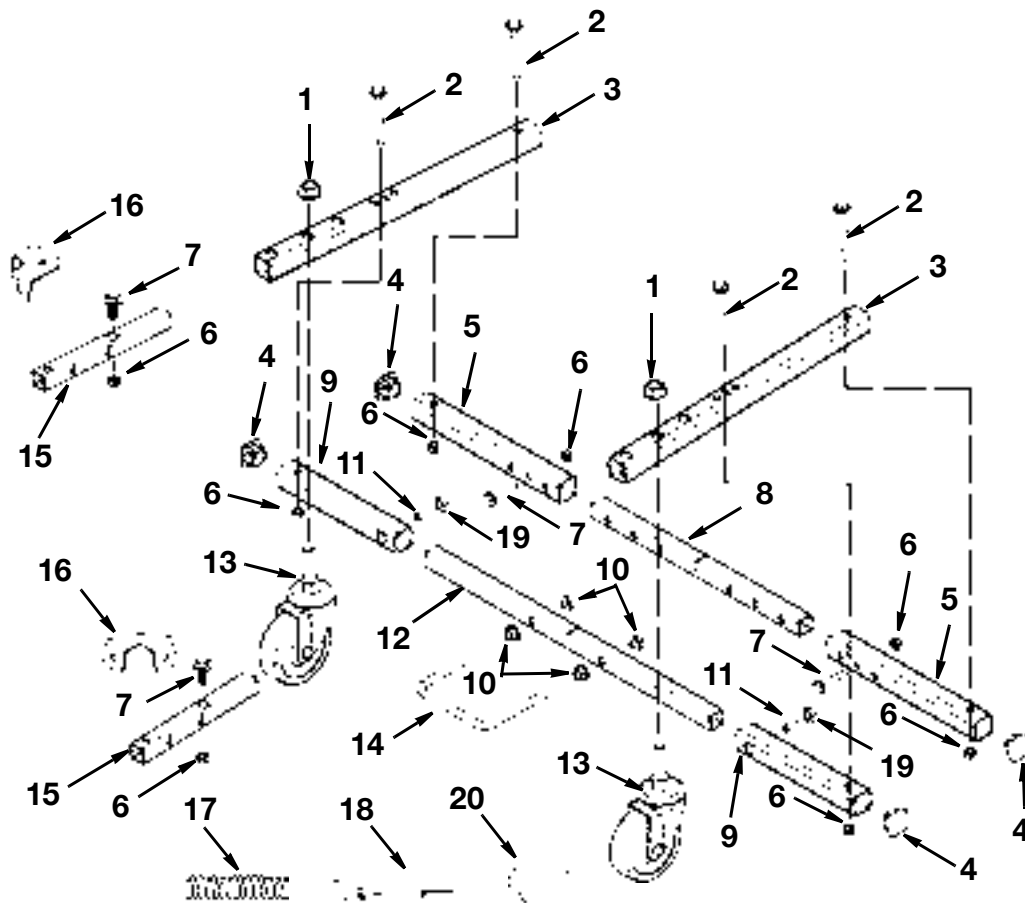

EXPLODED VIEW/REPAIR PARTS

Herc-U-Lift Plus Caster Set Model AC9950
RIDGID parts are at www.ridgidparts.com
Figure 1- Upper Assembly

1	829679	Tube (23 in.)	11	829675	Tube (12 in. no holes)
2	828793-5	Hex Head Screw w/Washer (1/4-20 x 2-1/2)	12	* 805583	Nut Jam (5/16-18)
3	828794-1	Nut w/flange (7/16-14)	13	* 829681	Screw Set (5/16-18 x 5/8)
4	829678	Tube (11 in.)	14	829661	Plate Assembly
5	827843	Leg Bracket	15	828793-2	Hex Hd Screw w/Washer (1/4-20 x 2)
6	827851	Caster	16	* 805461-2	Hex Hd Screw (1/4-20x1/2)
7	829665	Carriage Bolt (1/4-20 x 1-1/2)	17	147579	Washer (1/4 x 41/64 x 1/16)
8	* 161255-6	Lock Nut (1/4-20)	18	829685	Leg Bracket (Band Saw Only)
9	829667	Tube Plug	19	828793-1	Hex Head Screw w/Washer (1/4-20 x 1-1/2)
10	829717	Tube (8 in.)			

* STANDARD HARDWARE ITEM — MAY BE PURCHASED LOCALLY

EXPLODED VIEW/REPAIR PARTS

Herc-U-Lift Plus Caster Set Model AC9950

RIDGID parts are at www.ridgidparts.com

Figure 2- Lower Assembly

1	828794-1	Nut Hex Flange (7/16-14)	11	829681	Set Screw (5/16-18)
2 *	828793-5	Screw Hex Hd. w/Washer (1/4-20x2-1/2)	12	829674	Tube (16-1/2 in.)
3	829677	Tube (13-7/8 in.)	13	827851	Swivel Caster (3 in.)
4	829667	Tube Plug	14	827837	U Bolt
5	829668	Tube (8-1/2 in.)	15	829676	Tube (6-1/2 in.)
6 *	161255-6	Lock Nut (1/4-20)	16	827843	Leg Bracket
7 *	828793-1	Hex Hd Screw w/Washer (1/4-20x1-1/2)	17	829671	Spring
8	829673	Tube 12 in. (with holes)	18	829672	Chain
9	829671	Tube (6-3/4 in.)	19	805583	Nut Hex Jam (5/16-18)
10	828794	Nut Hex Flange (5/16-18)	20	824301	S-Hook