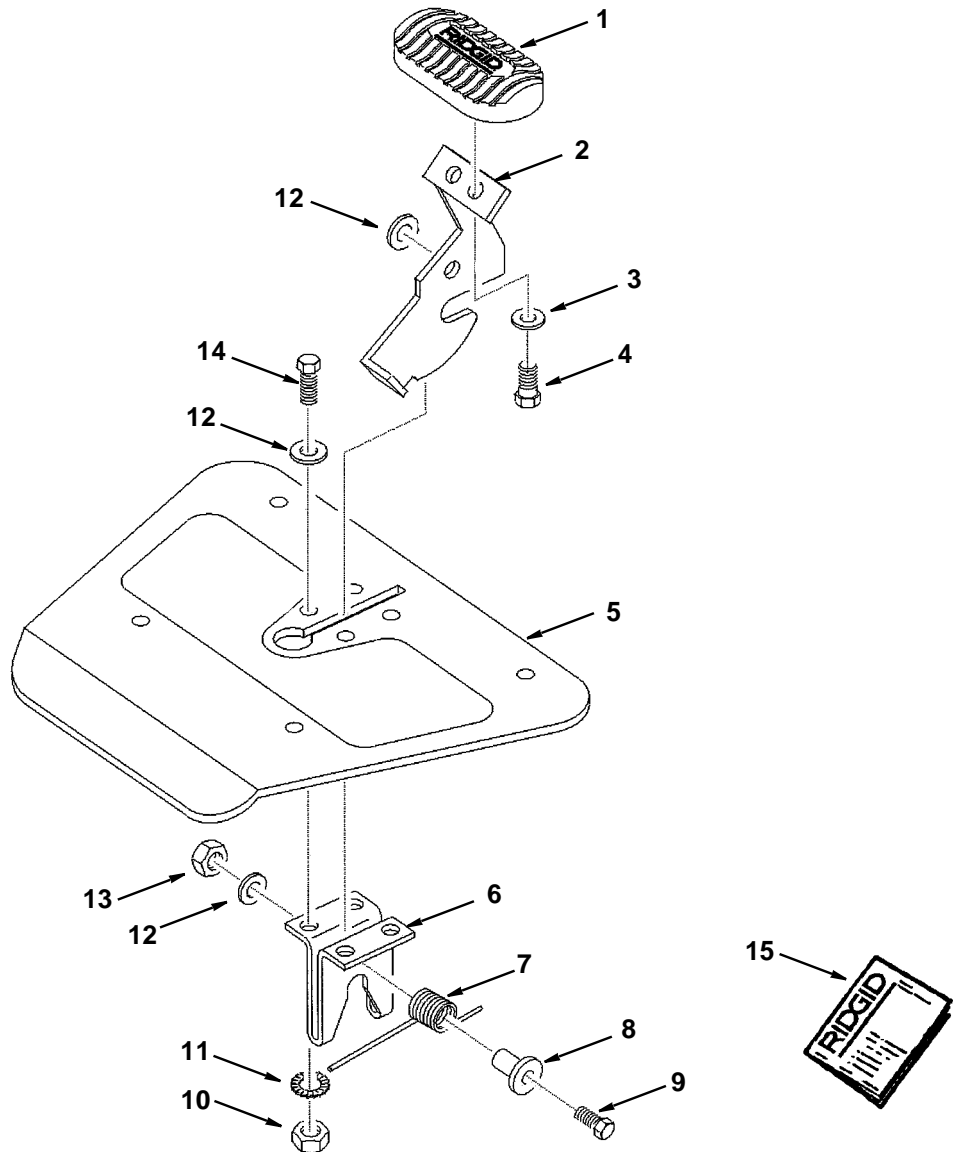

Parts List for Herc-U-Lift™ Caster Set

Model No. AC99200

RIDGID parts are available on-line at www.ridgidparts.com

Figure 3- Plate Assembly

Always order by Part Number - Not by Key Number

Key No.	Part No.	Description
1	827848	Foot Pedal
2	827847	Latch Cam
3	805550-2	* Washer 7/32 x 7/16 x 1/16
4	806742	* Screw Pan Hd Ty AB N10 x 1/2
5	827845	Plate Foot
6	827846	Bracket Latch
7	827832	Spring Torsion
8	827833	Bushing Mandrel

Key No.	Part No.	Description
9	827849	Screw Special 1/4-20 x 1-5/8
10	115120	* Nut Hex 1/4-20
11	115109	* Lockwasher 1/4
12	147579	* Washer 1/4 x 9/16 x 1/16
13	60246	Nut Lock 1/4-20
14	179793	* Screw Hex Hd 1/4-20 x 5/8
15	SP6249	Owners Manual

* Standard Hardware Item - May be purchased locally.