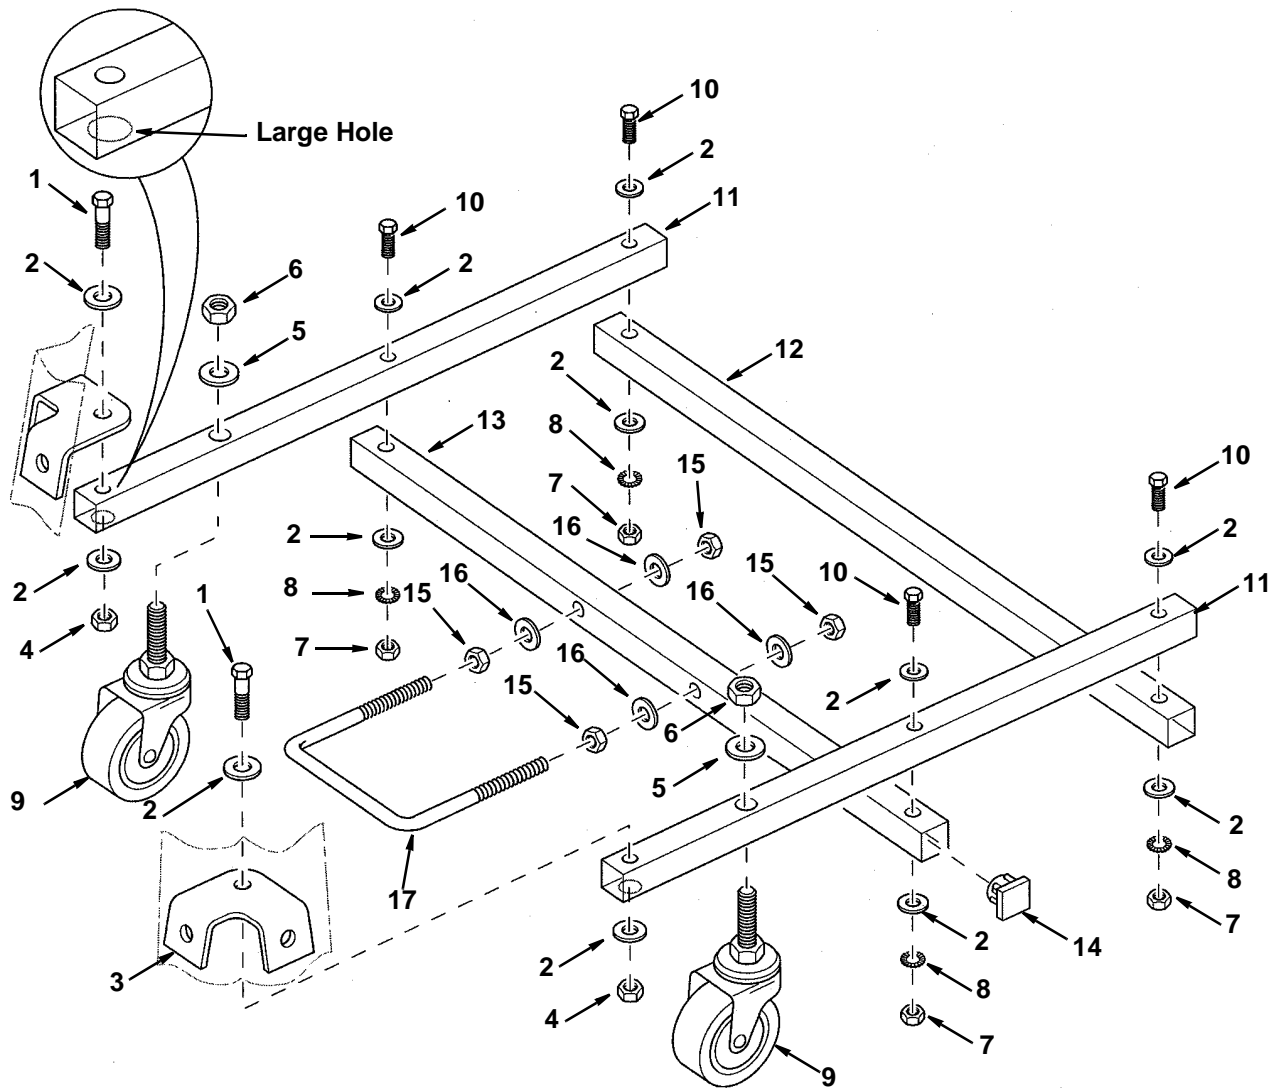

Parts List for Herc-U-Lift™ Caster Set
Model No. AC99200
 RIDGID parts are available on-line at www.ridgidparts.com
Figure 1- Upper Assembly

Always order by Part Number - Not by Key Number

Key No.	Part No.	Description
1	827849	Screw Special 1/4-20 x 1-5/8
2	147579	* Washer 1/4 x 9/16 x 1/16
3	827843	Bracket Leg
4	827829	Tube Rear; 27" Long
5	60246	Nut Lock 1/4-20
6	827844	Channel Rear
7	805559	* Washer .462 x 47/64 x 1/16

Always order by Part Number - Not by Key Number

Key No.	Part No.	Description
1	827849	Screw Special 1/4-20 x 1-5/8
2	147579	* Washer 1/4 x 9/16 x 1/16
3	827843	Bracket Leg
4	60246	Nut Lock 1/4-20
5	805559	Washer .462 x 47/64 x 1/16
6	271500	Nut Hex 7/16-14
7	115120	* Nut Hex 1/4-20
8	115109	* Lockwasher 1/4
9	827851	Caster Swivel 3"
10	805461-3	* Screw 1/4-20 x 2

Key No.	Part No.	Description
11	827834	Tube Front; 13-7/8" Long
12	827835	Tube Support; 17-1/4" Long
13	827836	Tube U Bolt; 19-5/8" Long
14	827850	Plug
15	805583	Nut Jam 5/16-18
16	805553-28	* Washer 21/64 x 25/32 x 1/8
17	827837	Bolt U
-	827838	Bag Asm, Loose Parts
-	827853	Bag Asm, Loose Parts Contains 827838 Bag

Key No.	Part No.	Description
1	827848	Foot Pedal
2	827847	Latch Cam
3	805550-2	* Washer 7/32 x 7/16 x 1/16
4	806742	* Screw Pan Hd Ty AB N10 x 1/2
5	827845	Plate Foot
6	827846	Bracket Latch
7	827832	Spring Torsion
8	827833	Bushing Mandrel