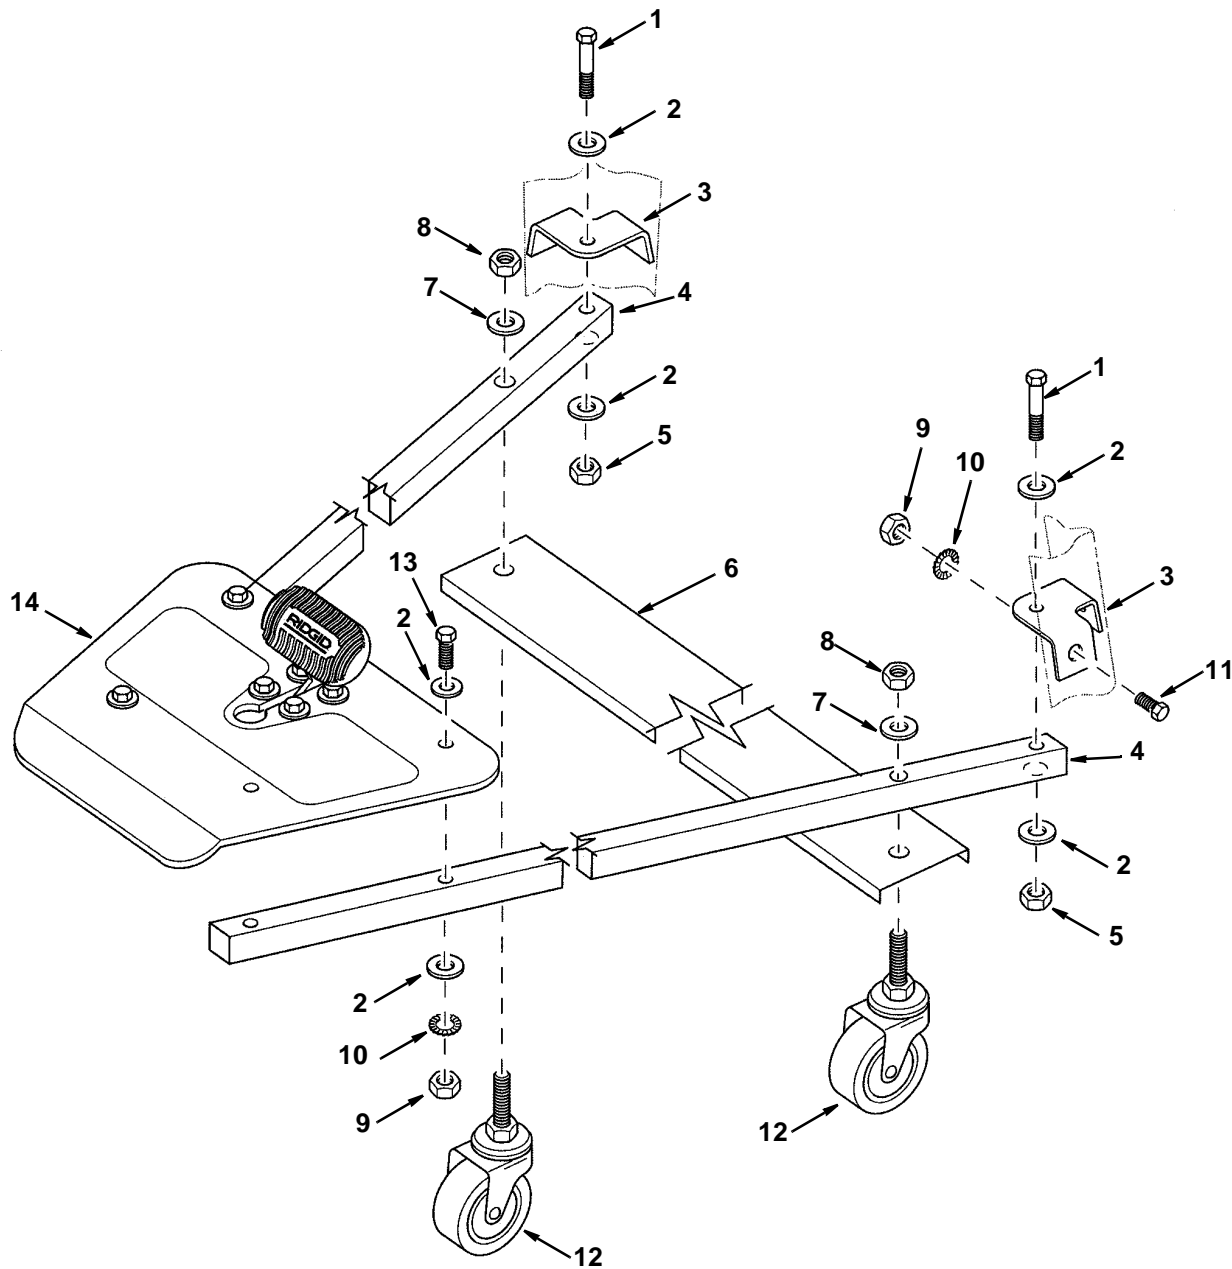

Parts List for Herc-U-Lift™ Caster Set
Model No. AC99200
 RIDGID parts are available on-line at www.ridgidparts.com
Figure 1- Upper Assembly

Always order by Part Number - Not by Key Number

Key No.	Part No.	Description
1	827849	Screw Special 1/4-20 x 1-5/8
2	147579	* Washer 1/4 x 9/16 x 1/16
3	827843	Bracket Leg
4	827829	Tube Rear; 27" Long
5	60246	Nut Lock 1/4-20
6	827844	Channel Rear
7	805559	* Washer .462 x 47/64 x 1/16

Key No.	Part No.	Description
8	271500	Nut Hex 7/16-14
9	115120	* Nut Hex 1/4-20
10	115109	* Lockwasher 1/4
11	805461-2	* Screw Hex Hd 1/4-20 x 1/2
12	827851	Caster Swivel 3"
13	60206	* Screw 1/4-20 x 1-1/2
14	—	Plate Asm (See Fig 3)

Always order by Part Number - Not by Key Number

Key No.	Part No.	Description
1	827849	Screw Special 1/4-20 x 1-5/8
2	147579	* Washer 1/4 x 9/16 x 1/16
3	827843	Bracket Leg
4	60246	Nut Lock 1/4-20
5	805559	Washer .462 x 47/64 x 1/16
6	271500	Nut Hex 7/16-14
7	115120	* Nut Hex 1/4-20
8	115109	* Lockwasher 1/4
9	827851	Caster Swivel 3"
10	805461-3	* Screw 1/4-20 x 2

Key No.	Part No.	Description
11	827834	Tube Front; 13-7/8" Long
12	827835	Tube Support; 17-1/4" Long
13	827836	Tube U Bolt; 19-5/8" Long
14	827850	Plug
15	805583	Nut Jam 5/16-18
16	805553-28	* Washer 21/64 x 25/32 x 1/8
17	827837	Bolt U
-	827838	Bag Asm, Loose Parts
-	827853	Bag Asm, Loose Parts Contains 827838 Bag