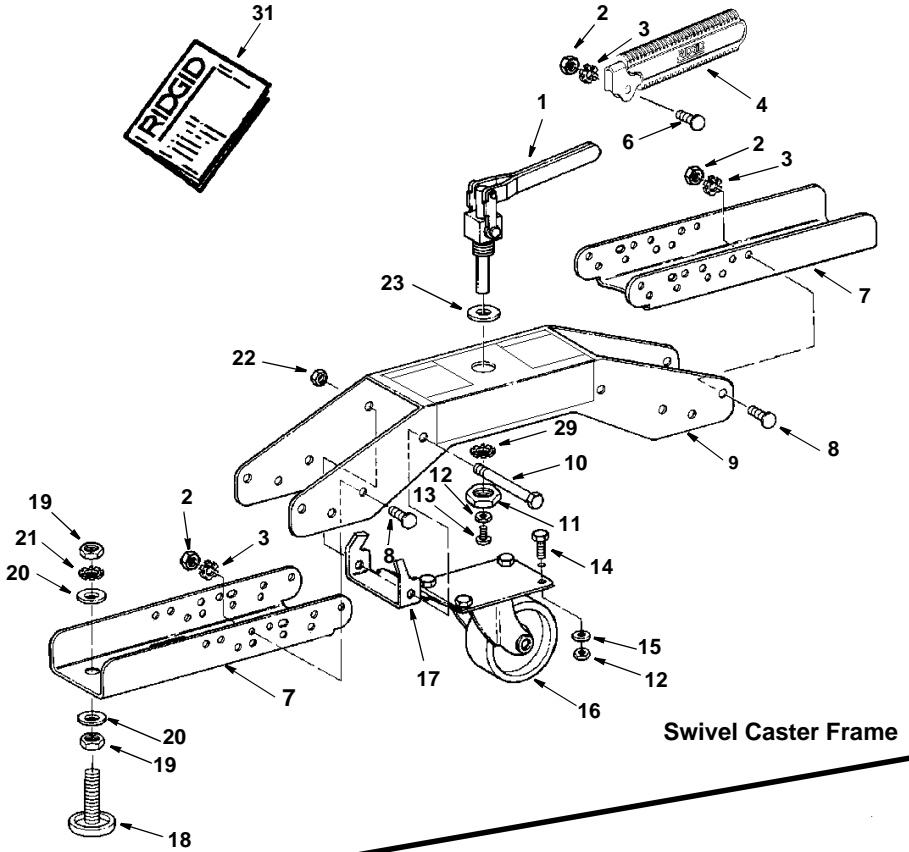

Repair Parts

Parts List for RIDGID Caster System Model No. AC10500

RIDGID parts are available on-line at www.ridgidparts.com

Swivel Caster Frame

Fixed Wheel Caster Frame

Repair Parts

Parts List for RIDGID Caster System

Model No. AC10500

RIDGID parts are available on-line at www.ridgidparts.com

Always order by part number - Not by key number

Key No.	Part No.	Description
1	825899	Actuator Caster
2	805478-1	* Nut Hex 1/4-20
3	140755-5	* Lockwashers 1/4
4	826824	Handle Caster
5		
6	805461-5	* Screw Hex Hd. 1/4-20 x 3/4
7	825904-1	Frame Caster End
8	805589-5	Screw Truss Hd. 1/4-20 x 1/2
9	826594	Frame Caster Center
10	805466-13	Bolt Hex Hd. 5/16-18 x 4-1/4
11	60484	Nut Hex 3/4-16
12	805482	* Nut Hex 5/16-18
13	806481-1	Bolt Soc Button Hd. 5/16-18 x 1
14	805467-3	* Bolt Hex Hd. 5/16-18 x 5/8
15	131201	* Lockwasher 5/16
16	825898	Caster Swivel
17	825905-1	Hinge Caster
18	803835-2	Foot Leveling 3"
19	118645	* Nut Hex 3/8-16
20	805555	* Washer 3/8 x 7/8 x 5/64
21	187077	* Lockwasher 3/8
22	805482	* Nut Lock 5/16-18
23	805571-1	* Washer 3/4 x 1-15/32 x 3/32
24	805606-15	* Ring Retaining
25	37937	* Washer 17/64 x 5/8 x 1/32
26	825910	Shaft Caster
27	825902	Mount Axle Caster
28	825901	Wheel Rubber 2-1/2
29	826290	* 3/4" External Tooth Lockwasher
30	825903-1	Frame Caster Center
31	SP6193	Owners Manual