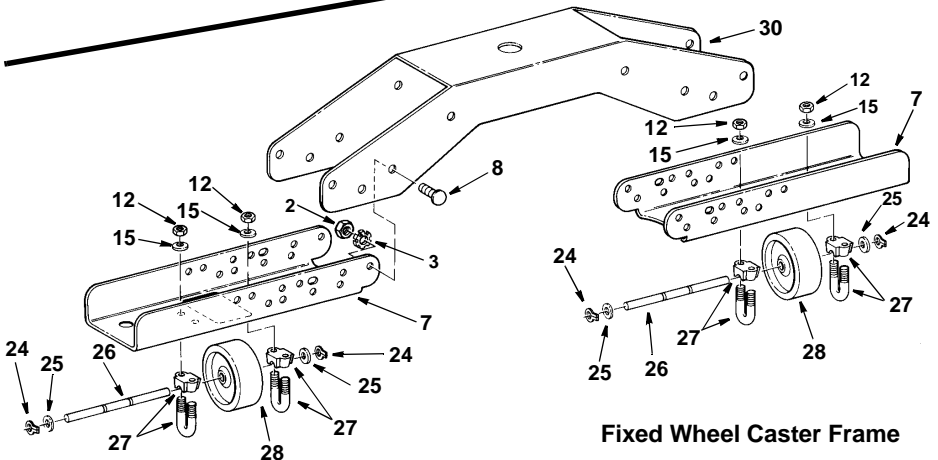

Repair Parts

Parts List for RIDGID Caster System Model No. AC10500

RIDGID parts are available on-line at www.ridgidparts.com

Swivel Caster Frame

Fixed Wheel Caster Frame

Repair Parts

Parts List for RIDGID Caster System

Model No. AC10500

RIDGID parts are available on-line at www.ridgidparts.com

Always order by part number - Not by key number

Key No.	Part No.	Description
1	825899	Actuator Caster
2	805478-1	* Nut Hex 1/4-20
3	140755-5	* Lockwashers 1/4
4	826824	Handle Caster
5		
6	805461-5	* Screw Hex Hd. 1/4-20 x 3/4
7	825904-1	Frame Caster End
8	805589-5	Screw Truss Hd. 1/4-20 x 1/2
9	826594	Frame Caster Center
10	805466-13	Bolt Hex Hd. 5/16-18 x 4-1/4
11	60484	Nut Hex 3/4-16
12	805482	* Nut Hex 5/16-18
13	806481-1	Bolt Soc Button Hd. 5/16-18 x 1
14	805467-3	* Bolt Hex Hd. 5/16-18 x 5/8
15	131201	* Lockwasher 5/16
16	825898	Caster Swivel
17	825905-1	Hinge Caster
18	803835-2	Foot Leveling 3"
19	118645	* Nut Hex 3/8-16
20	805555	* Washer 3/8 x 7/8 x 5/64
21	187077	* Lockwasher 3/8
22	805482	* Nut Lock 5/16-18
23	805571-1	* Washer 3/4 x 1-15/32 x 3/32
24	805606-15	* Ring Retaining
25	37937	* Washer 17/64 x 5/8 x 1/32
26	825910	Shaft Caster
27	825902	Mount Axle Caster
28	825901	Wheel Rubber 2-1/2
29	826290	* 3/4" External Tooth Lockwasher
30	825903-1	Frame Caster Center
31	SP6193	Owners Manual