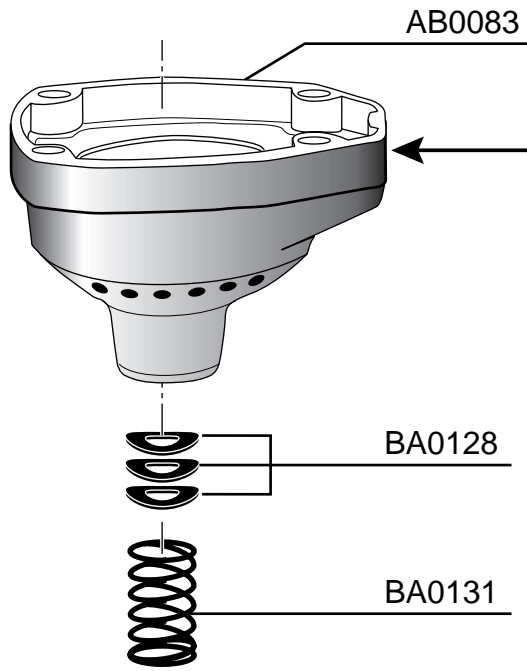

Palm Nailer

MODEL
PC0701

- * Does not include seals
- * No incluye sellos de gomas
- * Ohne Dichtringe
- * Joints exclus

Questions? Comments? call SENCO's toll-free Action-line: 1-800-543-4596 or e-mail: toolprof@senco.com

1/4" F.P.T.

Available Plugs
(Not Included with Tool)

✓ PC0486

Ind. Interchange 1/4" MPT

✓ PC0474

Tru-Flate 1/4" MPT

✓ Recommended Plugs

Plugs shown smaller than actual size

FA0200
Magnetic
Assy.

A

B

	A	B
Non-Magnetic	FC0317	FA0168

PC0701 Palm Nailer

REPLACEMENT PARTS LIST • LISTA DE PARTES DE REPUESTO • LISTE DE PIÉCES DE RECHANGE

PART #	DESCRIPTION	DESCRIPCION	DESIGNATION
AB0083	HOUSING	ALOJAMIENTO	CORPS
AC0155	CAP	TAPA	BOUCHON
BA0126	CYLINDER ASSY.	ASEMBLE DE CILINDRO	ENSEMBLE CYLINDRE
BA0127	VALVE	VÁLVULA	VALVE
BA0128	SPACER	SEPARADOR	ENTRETOISE
BA0129	GASKET	ARANDELLA	JOINT
BA0131	SPRING	RESORTE	RESSORT
BB0160	BUMPER	AMORTIGUADOR	AMORTISSEUR
CB0022	VALVE SEAT	VÁLVULA ASIENTO	SIÈGE DE VALVE
CC0159	VALVE BUMPER	VÁLVULA AMORTIGUADOR	AMORTISSEUR DE VALVE
EC0291	PISTON DRIVER ASSY.	ASEMBLE DE PISTON PERCUSOR	ENSEMBLE PISTON-COUTEAU
FA0168	NOSE	NARIZ	NEZ
FA0200	GUIDE, MAGNETIC	GUÍA, MAGNETICA	GUIDE, MAGNÉTIQUE
FC0317	GUIDE	GUÍA	GUIDE
KB0040	SCREW	TORNILLO	VIS
LB0810	SEAL	SELLO	JOINT
LB0811	SEAL	SELLO	JOINT
LB0812	SEAL	SELLO	JOINT
LB0813	SEAL	SELLO	JOINT
LB0814	SEAL	SELLO	JOINT
LB0815	SEAL	SELLO	JOINT