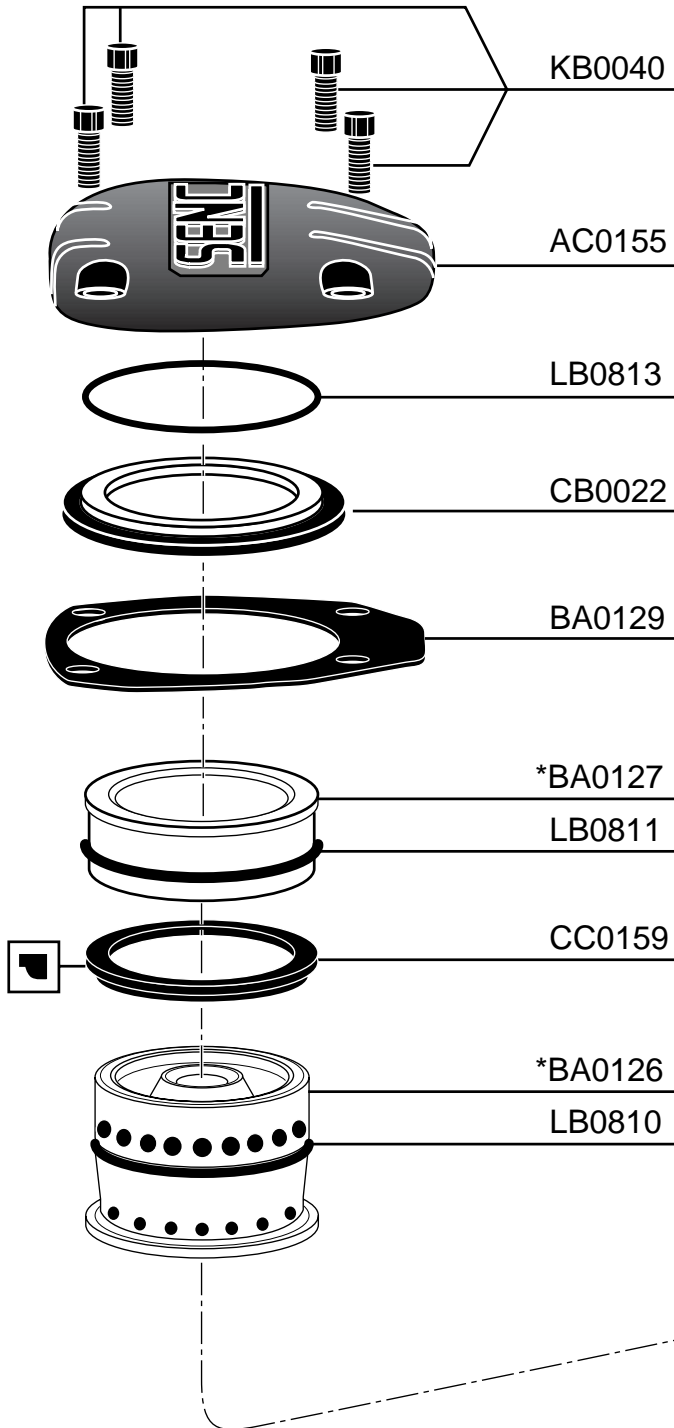

Palm Nailer

MODEL
PC0701

- * Does not include seals
- * No incluye sellos de gomas
- * Ohne Dichtringe
- * Joints exclus

Questions? Comments? call SENCO's toll-free Action-line: 1-800-543-4596 or e-mail: toolprof@senco.com

1/4" F.P.T.

Available Plugs
(Not Included with Tool)

✓ PC0486

Ind. Interchange 1/4" MPT

✓ PC0474

Tru-Flate 1/4" MPT

✓ Recommended Plugs

Plugs shown smaller than actual size

FA0200
Magnetic
Assy.

A

B

	A	B
Non-Magnetic	FC0317	FA0168

PC0701 Palm Nailer

REPLACEMENT PARTS LIST • LISTA DE PARTES DE REPUESTO • LISTE DE PIÉCES DE RECHANGE

PART #	DESCRIPTION	DESCRIPCION	DESIGNATION
AB0083	HOUSING	ALOJAMIENTO	CORPS
AC0155	CAP	TAPA	BOUCHON
BA0126	CYLINDER ASSY.	ASEMBLE DE CILINDRO	ENSEMBLE CYLINDRE
BA0127	VALVE	VÁLVULA	VALVE
BA0128	SPACER	SEPARADOR	ENTRETOISE
BA0129	GASKET	ARANDELLA	JOINT
BA0131	SPRING	RESORTE	RESSORT
BB0160	BUMPER	AMORTIGUADOR	AMORTISSEUR
CB0022	VALVE SEAT	VÁLVULA ASIENTO	SIÈGE DE VALVE
CC0159	VALVE BUMPER	VÁLVULA AMORTIGUADOR	AMORTISSEUR DE VALVE
EC0291	PISTON DRIVER ASSY.	ASEMBLE DE PISTON PERCUSOR	ENSEMBLE PISTON-COUTEAU
FA0168	NOSE	NARIZ	NEZ
FA0200	GUIDE, MAGNETIC	GUÍA, MAGNETICA	GUIDE, MAGNÉTIQUE
FC0317	GUIDE	GUÍA	GUIDE
KB0040	SCREW	TORNILLO	VIS
LB0810	SEAL	SELLO	JOINT
LB0811	SEAL	SELLO	JOINT
LB0812	SEAL	SELLO	JOINT
LB0813	SEAL	SELLO	JOINT
LB0814	SEAL	SELLO	JOINT
LB0815	SEAL	SELLO	JOINT