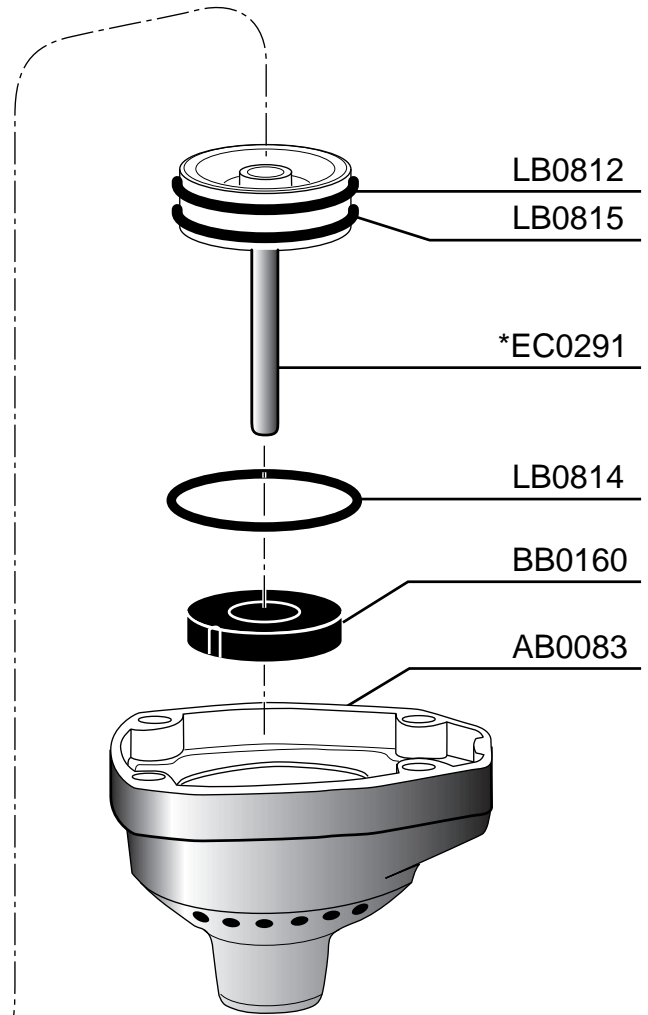

Palm Nailer

MODEL
PC0701

- * Does not include seals
- * No incluye sellos de gomas
- * Ohne Dichtringe
- * Joints exclus

Questions? Comments? call SENCO's toll-free Action-line: 1-800-543-4596 or e-mail: toolprof@senco.com

1/4" F.P.T.

Available Plugs
(Not Included with Tool)

✓ PC0486

Ind. Interchange 1/4" MPT

✓ PC0474

Tru-Flate 1/4" MPT

✓ Recommended Plugs

Plugs shown smaller than actual size

FA0200
Magnetic
Assy.

A

B

	A	B
Non-Magnetic	FC0317	FA0168

PC0701 Palm Nailer

REPLACEMENT PARTS LIST • LISTA DE PARTES DE REPUESTO • LISTE DE PIÉCES DE RECHANGE

PART #	DESCRIPTION	DESCRIPCION	DESIGNATION
AB0083	HOUSING	ALOJAMIENTO	CORPS
AC0155	CAP	TAPA	BOUCHON
BA0126	CYLINDER ASSY.	ASEMBLE DE CILINDRO	ENSEMBLE CYLINDRE
BA0127	VALVE	VÁLVULA	VALVE
BA0128	SPACER	SEPARADOR	ENTRETOISE
BA0129	GASKET	ARANDELLA	JOINT
BA0131	SPRING	RESORTE	RESSORT
BB0160	BUMPER	AMORTIGUADOR	AMORTISSEUR
CB0022	VALVE SEAT	VÁLVULA ASIENTO	SIÈGE DE VALVE
CC0159	VALVE BUMPER	VÁLVULA AMORTIGUADOR	AMORTISSEUR DE VALVE
EC0291	PISTON DRIVER ASSY.	ASEMBLE DE PISTON PERCUSOR	ENSEMBLE PISTON-COUTEAU
FA0168	NOSE	NARIZ	NEZ
FA0200	GUIDE, MAGNETIC	GUÍA, MAGNETICA	GUIDE, MAGNÉTIQUE
FC0317	GUIDE	GUÍA	GUIDE
KB0040	SCREW	TORNILLO	VIS
LB0810	SEAL	SELLO	JOINT
LB0811	SEAL	SELLO	JOINT
LB0812	SEAL	SELLO	JOINT
LB0813	SEAL	SELLO	JOINT
LB0814	SEAL	SELLO	JOINT
LB0815	SEAL	SELLO	JOINT