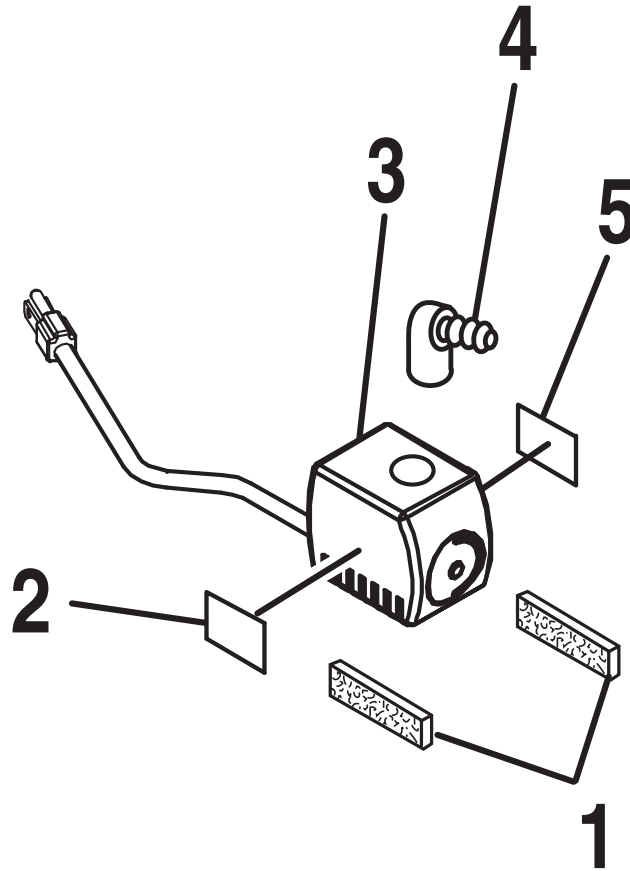

RYOBI PUMP ASSEMBLY – MODEL NO. A113UWP

The model number will be found on a plate attached to frame. Always mention the model number in all correspondence regarding your **PUMP ASSEMBLY** or when ordering replacement parts.

FIGURE A

FIGURE A PARTS LIST

KEY NO.	PART NUMBER	DESCRIPTION	QTY.	KEY NO.	PART NUMBER	DESCRIPTION	QTY.
1	080009004129	Pump Filter.....	2				
2	080009004909	Vendor Label.....	1				
3	080009002119	Pump Assembly (Inc. Key Nos. 1-2, 4-5).....	1				
4	080009004130	Pump Elbow (90 Degree).....	1				
5	080009002914	Pump Label (Ryobi).....	1				
					NOT SHOWN:		
					987000628	Operator's Manual.....	1
					8-20-09		
					(REV:01)		