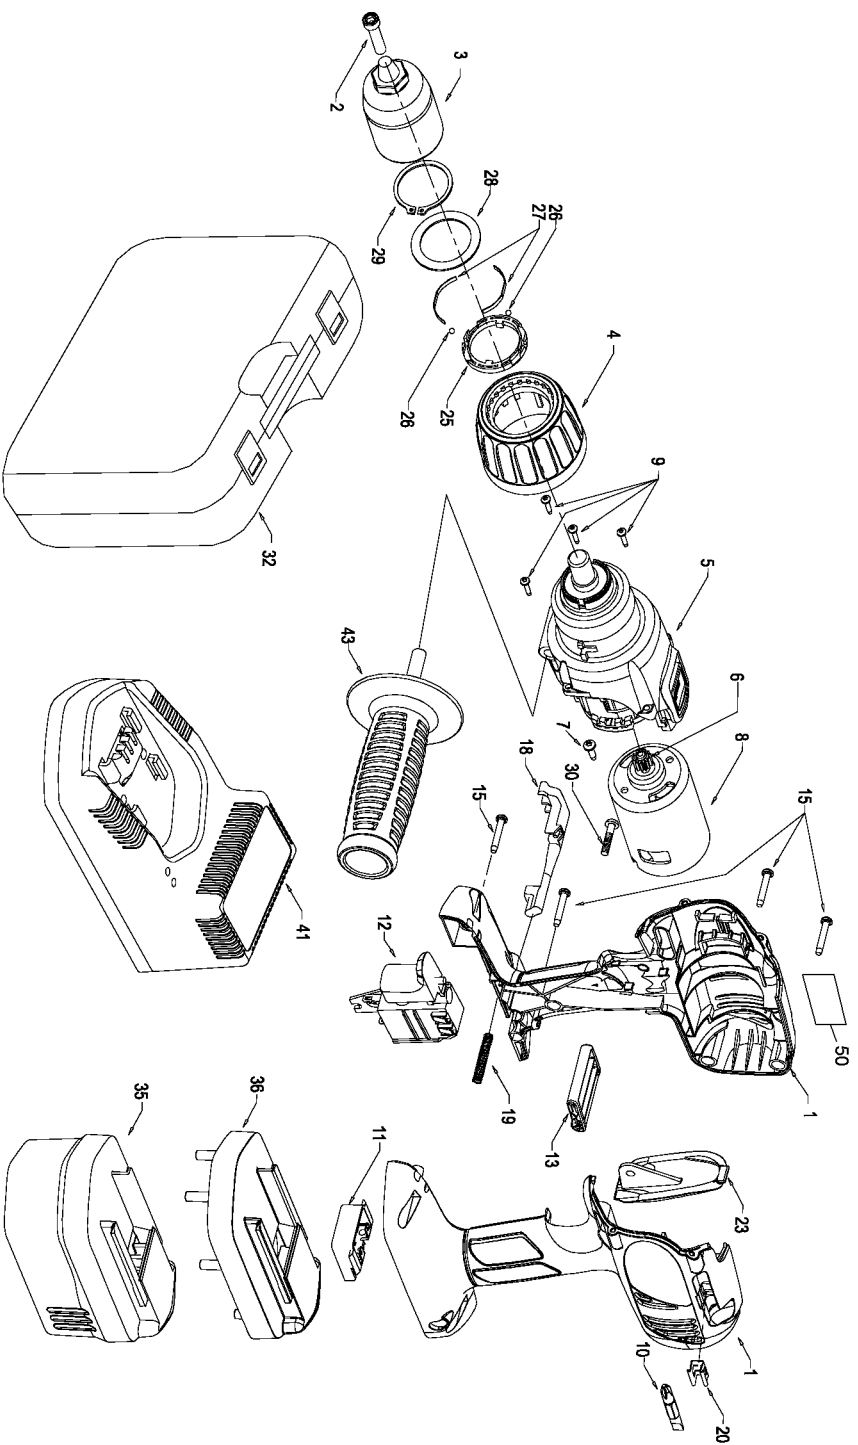

PORTER-CABLE BATTERY HAMMER DRILLS

WARNING: Electrical repairs should only be attempted by trained repairmen. Contact the nearest Porter-Cable Service Center or other competent repair center.

**977
987**

Parts List for 9977 Type 1

Item Number	Part Number	Description	Qty Required
1	905388	HANDLE SET	1
2	894098	SCREW	10
3	330075-91	KEYLESS CHUCK	1
4	905283	CLUTCH RING	1
5	905394	GEARBOX/CLUTCH	1
6	891238	PINION	1
7	889199	SCREW-CHEESE HD	10
8	000000-00	No Longer Available	1
9	907365	SCREW	10
10	895517	DRIVER BIT	1
11	000000-00	No Longer Available	1
12	893101	SWITCH	1
13	000000-00	No Longer Available	1
15	888993	SCREW	10
18	891352	RELEASE BUTTON	1
19	891353	SPRING	10
20	892955	CLIP	1
23	000000-00	No Longer Available	1
23	000000-00	No Longer Available	1
23	907471	MEDIUM GRIP	1
25	907442	PLASTIC RING	1
26	907440	BALL	1
27	907441	SPRING	10
28	907443	WASHER	10
29	000000-00	No Longer Available	10
30	000000-00	No Longer Available	10
32	905291	CARRYING CASE	1

Parts List for 9977 Type 1

Item Number	Part Number	Description	Qty Required
35	000000-00	No Longer Available	1
36	901561	BATTERY TOP	1
41	8924	UNIVERSAL CHARGER	1
43	905271	SIDE HANDLE	1
50	000000-00	No Longer Available	1