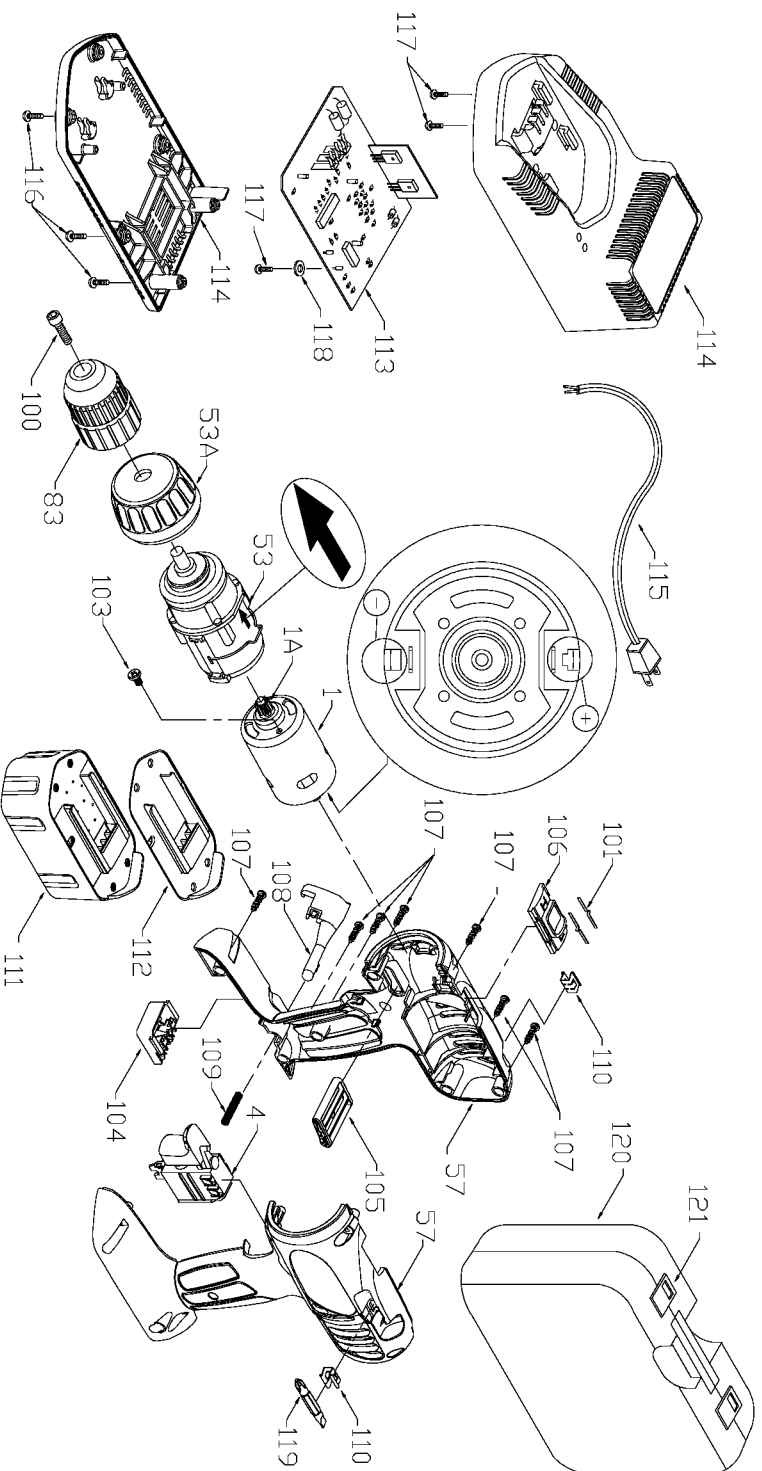

# PORTER-CABLE CORDLESS DRIVER/DRILL

WARNING: Electrical repairs should only be attempted by trained repairmen. Contact the nearest Porter-Cable Service Center or other competent repair

884

## Parts List for 9884 Type 2

Item Number	Part Number	Description	Qty Required
1	891236	MOTOR	1
1	891238	PINION	1
4	894852	SWITCH	1
53	891239	GEAR BOX/CLUTCH ASSY	1
53	891242	CLUTCH RING	1
57	891250	HANDLE SET	1
83	891237	KEYLESS CHUCK	1
100	894098	SCREW	10
101	897046	SPRING CLIP	2
103	897120	SCREW	10
104	000000-00	No Longer Available	1
105	000000-00	No Longer Available	1
106	891244	SPEED SLECTOR	1
107	888993	SCREW	10
108	891352	RELEASE BUTTON	1
109	891353	SPRING	10
110	892955	CLIP	10
111	5140070-56	19.2V BATTERY	1
112	901562	BATTERY TOP	1
113	8924	UNIVERSAL CHARGER	1
114	8924	UNIVERSAL CHARGER	1
115	000000-00	No Longer Available	1
116	000000-00	No Longer Available	10
117	000000-00	No Longer Available	1
118	895781	WASHER	10
119	698950	BIT	1
120	000000-00	No Longer Available	1

## Parts List for 9884 Type 2

Item Number	Part Number	Description	Qty Required
120	895824	CARRYING CASE	1
121	887712	LATCH CARRYING CASE	1
121	890390	LATCH	1
125	8924	UNIVERSAL CHARGER	1