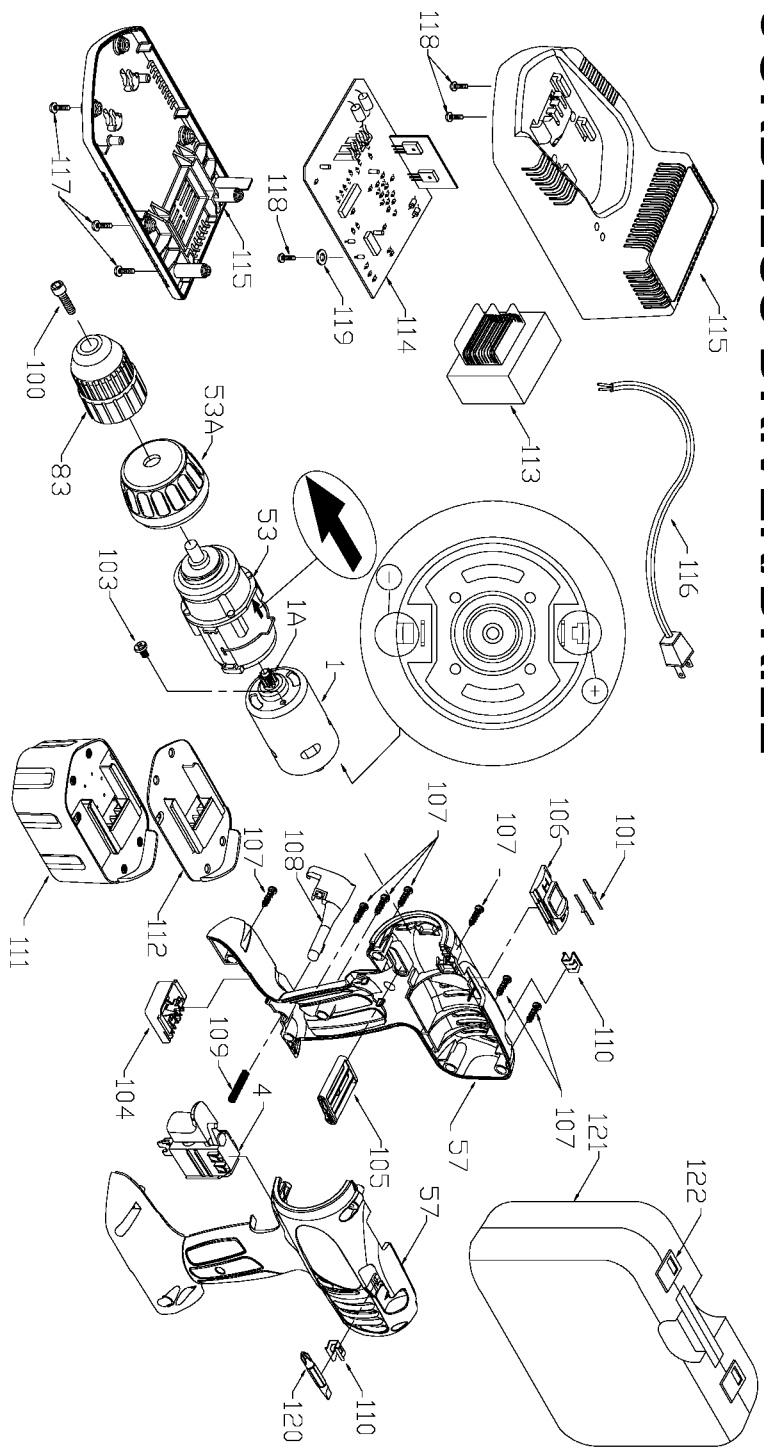

PORTER-CABLE CORDLESS DRIVER/DRILL

WARNING: Electrical repairs should only be attempted by trained repairmen. Contact the nearest Porter-Cable Service Center or other competent repair center.

878

Parts List for 9878 Type 2

Item Number	Part Number	Description	Qty Required
1	000000-00	No Longer Available	1
1	891238	PINION	1
4	893101	SWITCH	1
53	891239	GEAR BOX/CLUTCH ASSY	1
53	891242	CLUTCH RING	1
57	891321	HANDLE SET	1
83	895507	CHUCK	1
100	894098	SCREW	10
101	897046	SPRING CLIP	2
103	897120	SCREW	10
104	000000-00	No Longer Available	1
105	000000-00	No Longer Available	1
106	891244	SPEED SLECTOR	1
107	888993	SCREW	10
108	891352	RELEASE BUTTON	1
109	891353	SPRING	10
110	892955	CLIP	10
111	000000-00	No Longer Available	1
112	901561	BATTERY TOP	1
113	894369	TRANSFORMER	1
114	894366	CIRCUIT BOARD	1
115	000000-00	No Longer Available	1
116	000000-00	No Longer Available	1
117	000000-00	No Longer Available	10
118	000000-00	No Longer Available	1
119	895781	WASHER	10
120	698950	BIT	1

Parts List for 9878 Type 2

Item Number	Part Number	Description	Qty Required
121	000000-00	No Longer Available	1
121	000000-00	No Longer Available	1
122	887712	LATCH CARRYING CASE	1
122	890390	LATCH	1
125	000000-00	No Longer Available	1