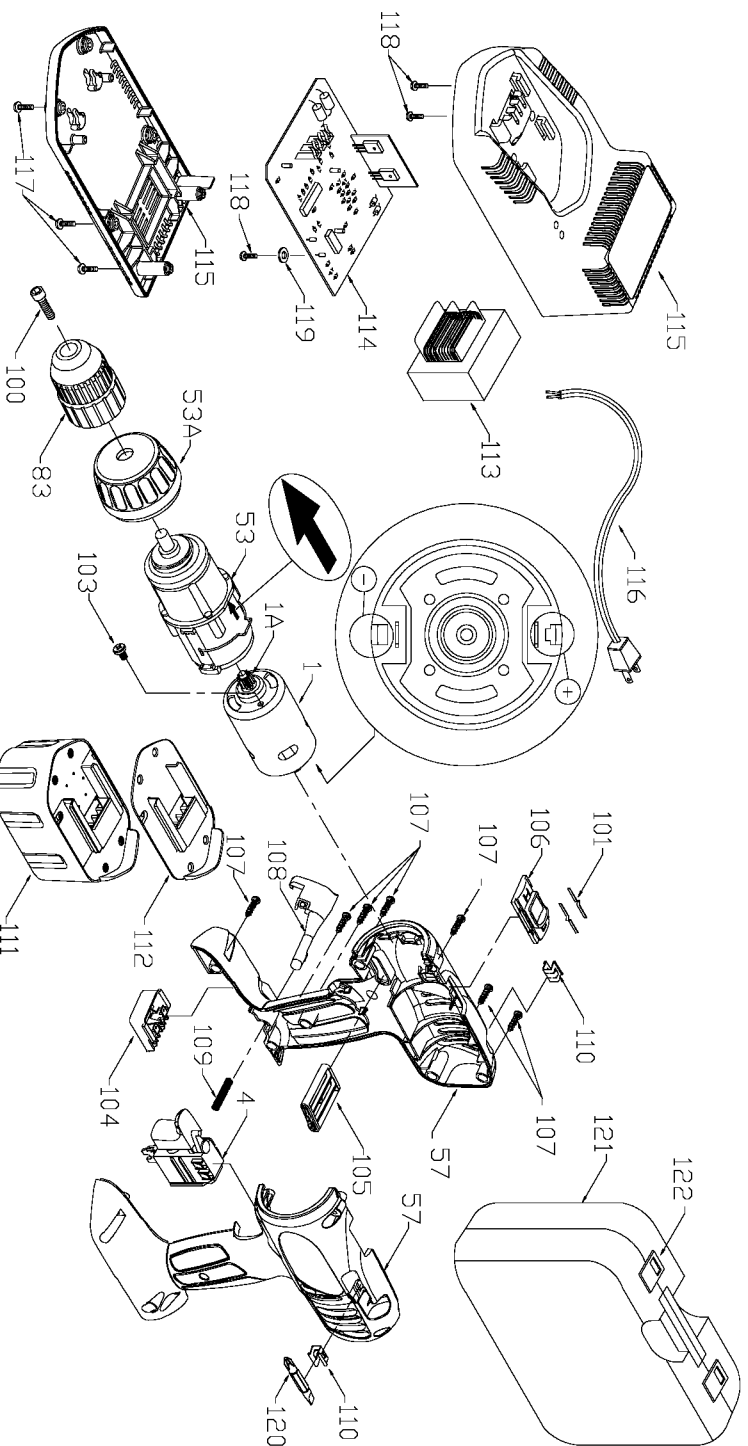

# PORTER-CABLE CORDLESS DRIVER/DRILL

**WARNING:** Electrical repairs should only be attempted by trained repairmen. Contact the nearest Porter-Cable Service Center or other competent repair center.

## 876

## Parts List for 9876 Type 1

Item Number	Part Number	Description	Qty Required
1	000000-00	No Longer Available	1
1	891238	PINION	1
4	893101	SWITCH	1
53	891239	GEAR BOX/CLUTCH ASSY	1
53	891242	CLUTCH RING	1
57	891321	HANDLE SET	1
83	894954	CHUCK	1
100	894098	SCREW	10
101	897046	SPRING CLIP	2
103	897120	SCREW	10
104	000000-00	No Longer Available	1
105	000000-00	No Longer Available	1
106	891244	SPEED SLECTOR	1
107	888993	SCREW	10
108	891352	RELEASE BUTTON	1
109	891353	SPRING	10
110	892955	CLIP	10
111	000000-00	No Longer Available	1
112	901561	BATTERY TOP	1
113	000000-00	No Longer Available	1
113	8924	UNIVERSAL CHARGER	1
114	000000-00	No Longer Available	1
114	897154	CHARGER	1
114	894366	CIRCUIT BOARD	1
115	000000-00	No Longer Available	1
115	894096	HOUSING SET	1
116	000000-00	No Longer Available	1

## Parts List for 9876 Type 1

Item Number	Part Number	Description	Qty Required
116	000000-00	No Longer Available	1
117	000000-00	No Longer Available	1
117	000000-00	No Longer Available	10
118	000000-00	No Longer Available	1
119	895781	WASHER	10
120	698950	BIT	1
121	000000-00	No Longer Available	1
122	887712	LATCH CARRYING CASE	1
125	000000-00	No Longer Available	1
125	897154	CHARGER	1