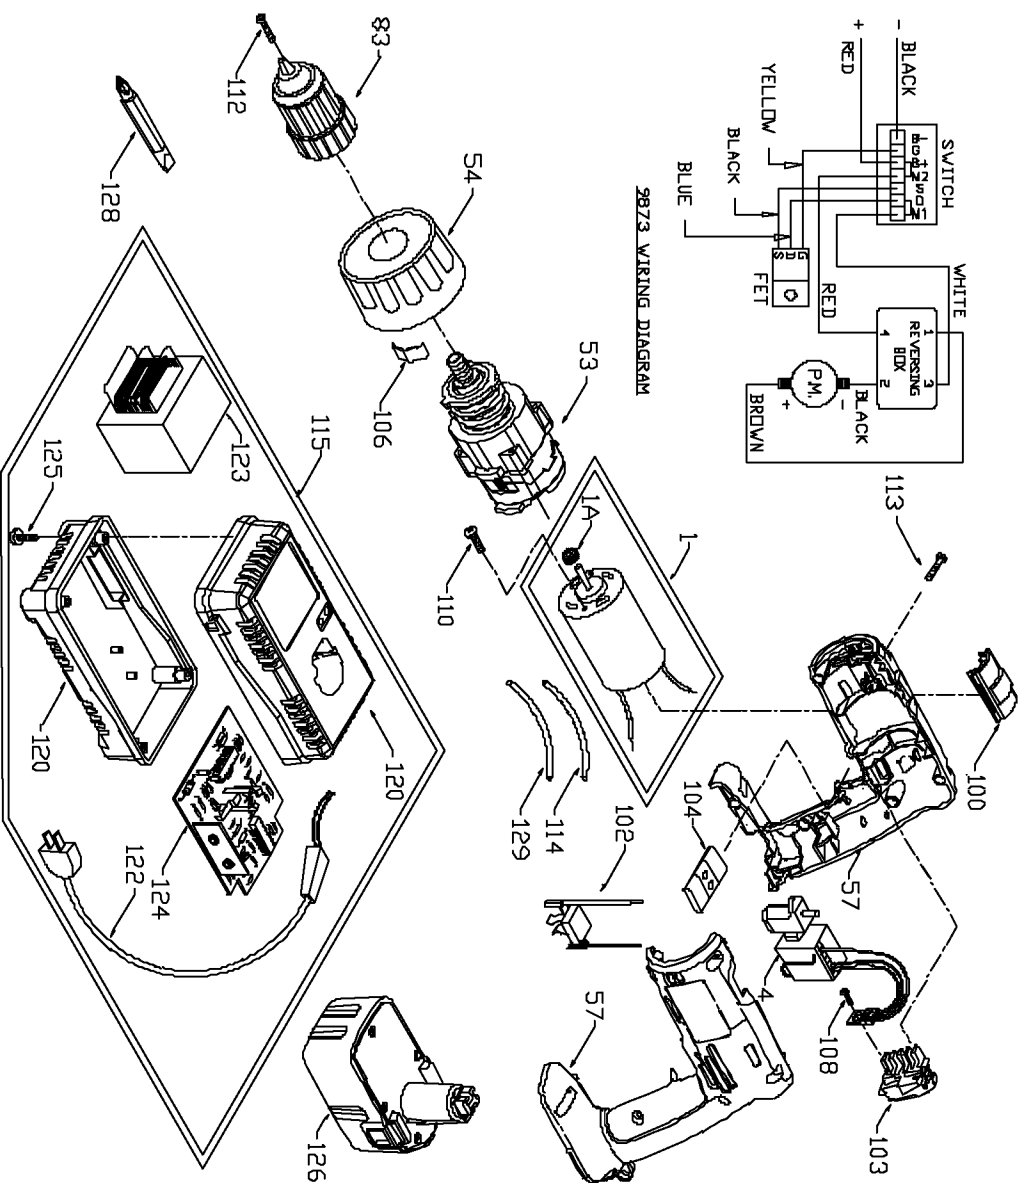

PORTER-CABLE DRIVER DRILL

WARNING: Electrical repairs should only be attempted by trained repairmen. Contact the nearest Porter-Cable Service Center or other competent repair center

873

Parts List for 9873 Type 1

Item Number	Part Number	Description	Qty Required
1	000000-00	No Longer Available	1
1	000000-00	No Longer Available	1
4	889640	SWITCH	1
53	886338	GEAR BOX/CLUTCH ASSY	1
54	884408	GRADUATED RING	1
57	886848	HANDLE SET	1
83	892647	CHUCK	1
100	884360	SPEED SELECTOR	1
102	884324	CONTACT/LEAD ASSY	1
103	000000-00	No Longer Available	1
104	884403	FORWARD/REV SELECTOR	1
106	885096	CLUTCH SPRING	10
108	858008	SCREW	10
110	889199	SCREW-CHEESE HD	10
112	875380	SCREW	10
113	888993	SCREW	10
114	886997	INSULATOR TUBE 120V	1
115	000000-00	No Longer Available	1
120	000000-00	No Longer Available	1
122	000000-00	No Longer Available	1
123	8924	UNIVERSAL CHARGER	1
124	000000-00	No Longer Available	1
125	694015	SCREW	10
126	000000-00	No Longer Available	1
128	698950	BIT	1
129	886630	INSULATOR TUBE 120V	1
861	887712	LATCH CARRYING CASE	1

Parts List for 9873 Type 1

Item Number	Part Number	Description	Qty Required
861	884367	CARRYING CASE	1