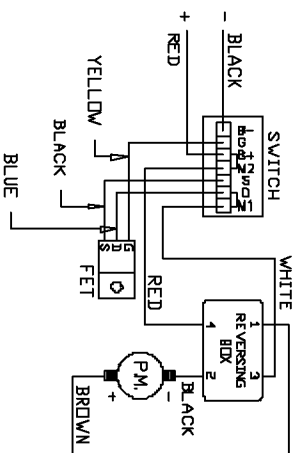

PORTER-CABLE DRIVER DRILL

WARNING: Electrical repairs should only be attempted by trained repairmen. Contact the nearest Porter-Cable Service Center or other competent repair center

873

Parts List for 9873 Type 1

Item Number	Part Number	Description	Qty Required
1	000000-00	No Longer Available	1
1	000000-00	No Longer Available	1
4	889640	SWITCH	1
53	886338	GEAR BOX/CLUTCH ASSY	1
54	884408	GRADUATED RING	1
57	886848	HANDLE SET	1
83	892647	CHUCK	1
100	884360	SPEED SELECTOR	1
102	884324	CONTACT/LEAD ASSY	1
103	000000-00	No Longer Available	1
104	884403	FORWARD/REV SELECTOR	1
106	885096	CLUTCH SPRING	10
108	858008	SCREW	10
110	889199	SCREW-CHEESE HD	10
112	875380	SCREW	10
113	888993	SCREW	10
114	886997	INSULATOR TUBE 120V	1
115	000000-00	No Longer Available	1
120	000000-00	No Longer Available	1
122	000000-00	No Longer Available	1
123	8924	UNIVERSAL CHARGER	1
124	000000-00	No Longer Available	1
125	694015	SCREW	10
126	000000-00	No Longer Available	1
128	698950	BIT	1
129	886630	INSULATOR TUBE 120V	1
861	887712	LATCH CARRYING CASE	1