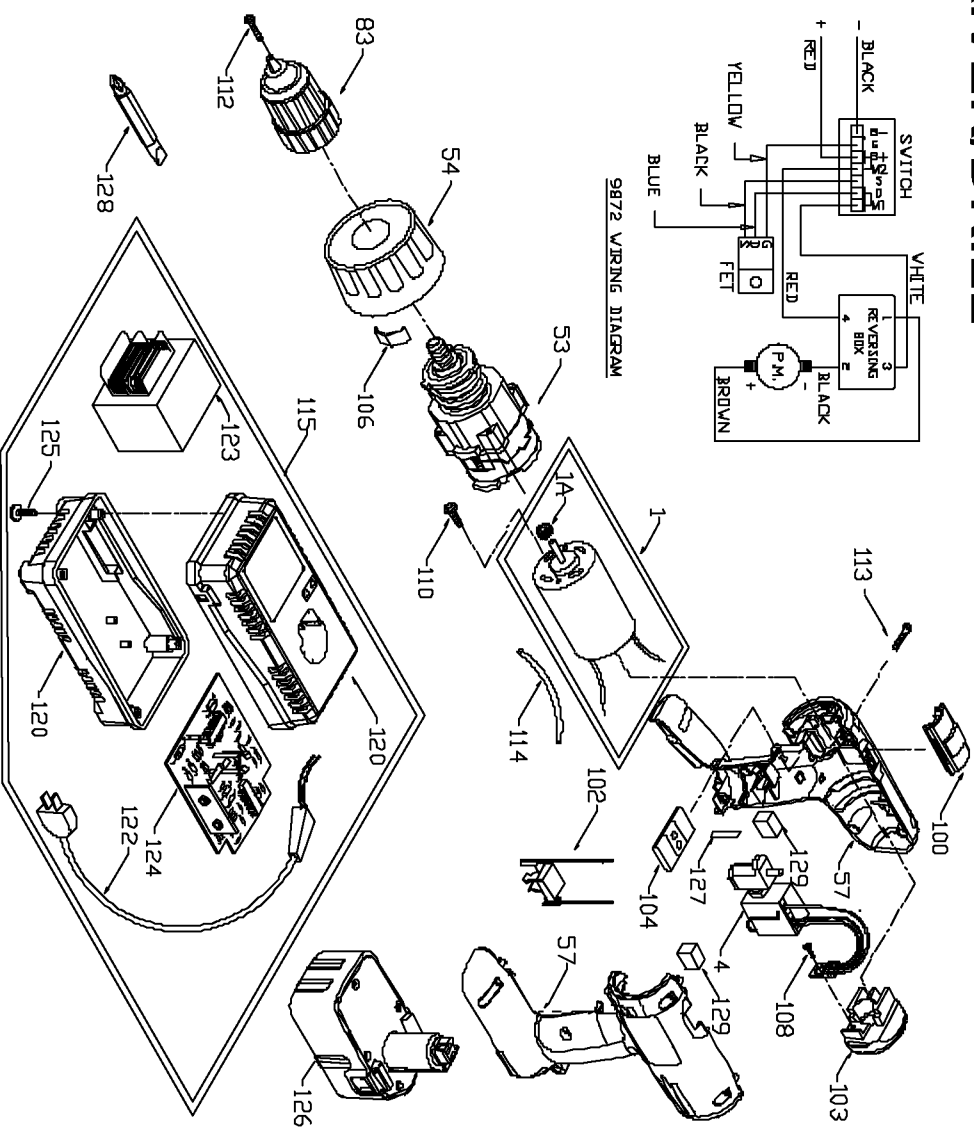

PORTER-CABLE CORDLESS DRIVER/DRILL

WARNING: Electrical repairs should only be attempted by trained repairmen. Contact the nearest Porter-Cable Service Center or other competent repair center.

872

Parts List for 9872 Type 1

Item Number	Part Number	Description	Qty Required
1	000000-00	No Longer Available	1
1	000000-00	No Longer Available	1
4	000000-00	No Longer Available	1
4	887031	SWITCH	1
53	886338	GEAR BOX/CLUTCH ASSY	1
54	884408	GRADUATED RING	1
57	884685	HOUSING	1
83	893099	CHUCK	1
83	892647	CHUCK	1
83	893099	CHUCK	1
100	884360	SPEED SELECTOR	1
102	884324	CONTACT/LEAD ASSY	1
103	000000-00	No Longer Available	1
104	884403	FORWARD/REV SELECTOR	1
106	885096	CLUTCH SPRING	10
108	858008	SCREW	10
110	000000-00	No Longer Available	10
112	875380	SCREW	10
113	888993	SCREW	10
114	886630	INSULATOR TUBE 120V	1
114	886997	INSULATOR TUBE 120V	1
115	000000-00	No Longer Available	1
115	000000-00	No Longer Available	1
120	000000-00	No Longer Available	1
120	887792	HOUSING SET 230V	1
122	000000-00	No Longer Available	1
122	000000-00	No Longer Available	1

Parts List for 9872 Type 1

Item Number	Part Number	Description	Qty Required
123	8924	UNIVERSAL CHARGER	1
123	000000-00	No Longer Available	1
124	000000-00	No Longer Available	1
125	694015	SCREW	10
126	000000-00	No Longer Available	1
127	000000-00	No Longer Available	10
128	698950	BIT	1
129	000000-00	No Longer Available	1
861	887712	LATCH CARRYING CASE	1
861	884367	CARRYING CASE	1