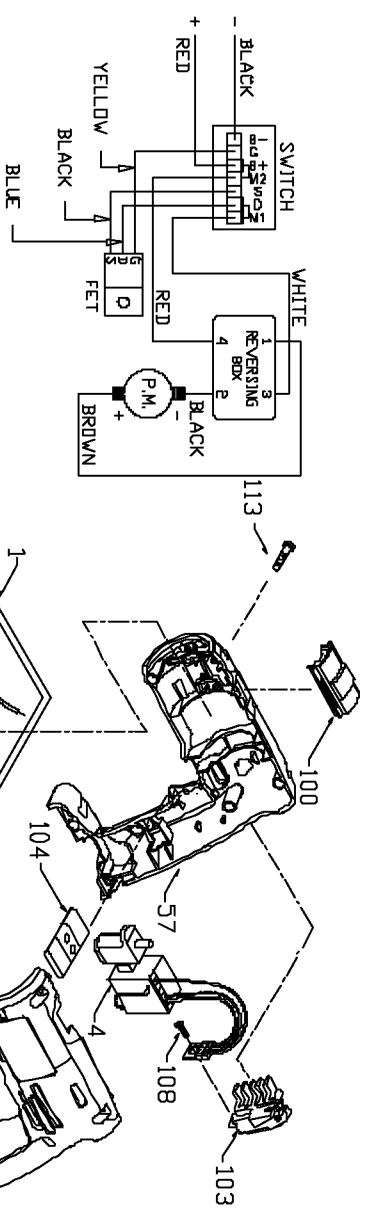

# PORTER-CABLE DRIVER DRILLS

**WARNING:** Electrical repairs should only be attempted by trained repairmen. Contact the nearest Porter-Cable Service Center or other competent repair center.

## Parts List for 9863 Type 1

Item Number	Part Number	Description	Qty Required
1	000000-00	No Longer Available	1
1	000000-00	No Longer Available	1
4	889640	SWITCH	1
53	886338	GEAR BOX/CLUTCH ASSY	1
54	884408	GRADUATED RING	1
57	884378	HANDLE SET	1
83	893099	CHUCK	1
100	884360	SPEED SELECTOR	1
102	884324	CONTACT/LEAD ASSY	1
103	000000-00	No Longer Available	1
104	884403	FORWARD/REV SELECTOR	1
106	885096	CLUTCH SPRING	10
108	694772	SCREW	10
110	889199	SCREW-CHEESE HD	10
112	875380	SCREW	10
113	888993	SCREW	10
114	886997	INSULATOR TUBE 120V	1
115	000000-00	No Longer Available	1
120	000000-00	No Longer Available	1
122	000000-00	No Longer Available	1
123	8924	UNIVERSAL CHARGER	1
124	000000-00	No Longer Available	1
125	694015	SCREW	10
126	000000-00	No Longer Available	1
128	698950	BIT	1
129	886630	INSULATOR TUBE 120V	1
861	887712	LATCH CARRYING CASE	1

## Parts List for 9863 Type 1

Item Number	Part Number	Description	Qty Required
861	884367	CARRYING CASE	1