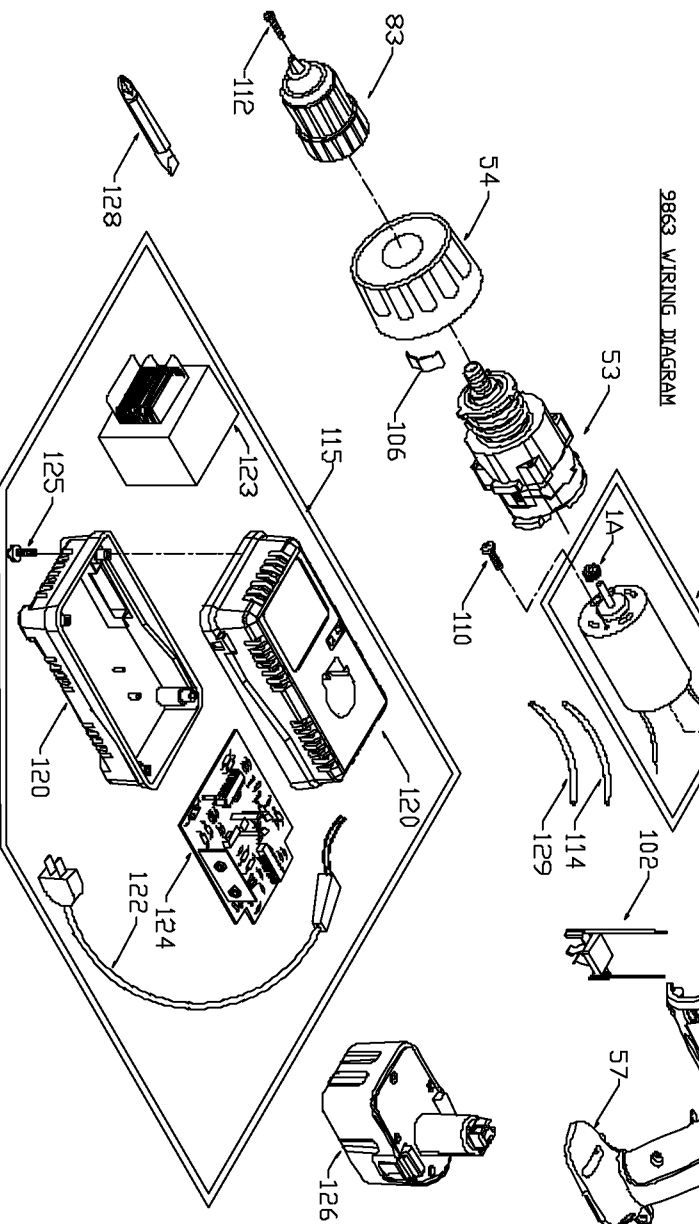

# PORTER-CABLE DRIVER DRILLS

**WARNING:** Electrical repairs should only be attempted by trained repairmen. Contact the nearest Porter-Cable Service Center or other competent repair center.

## Parts List for 9863 Type 1

Item Number	Part Number	Description	Qty Required
1	000000-00	No Longer Available	1
1	000000-00	No Longer Available	1
4	889640	SWITCH	1
53	886338	GEAR BOX/CLUTCH ASSY	1
54	884408	GRADUATED RING	1
57	884378	HANDLE SET	1
83	893099	CHUCK	1
100	884360	SPEED SELECTOR	1
102	884324	CONTACT/LEAD ASSY	1
103	000000-00	No Longer Available	1
104	884403	FORWARD/REV SELECTOR	1
106	885096	CLUTCH SPRING	10
108	694772	SCREW	10
110	889199	SCREW-CHEESE HD	10
112	875380	SCREW	10
113	888993	SCREW	10
114	886997	INSULATOR TUBE 120V	1
115	000000-00	No Longer Available	1
120	000000-00	No Longer Available	1
122	000000-00	No Longer Available	1
123	8924	UNIVERSAL CHARGER	1
124	000000-00	No Longer Available	1
125	694015	SCREW	10
126	000000-00	No Longer Available	1
128	698950	BIT	1
129	886630	INSULATOR TUBE 120V	1
861	887712	LATCH CARRYING CASE	1

## Parts List for 9863 Type 1

Item Number	Part Number	Description	Qty Required
861	884367	CARRYING CASE	1