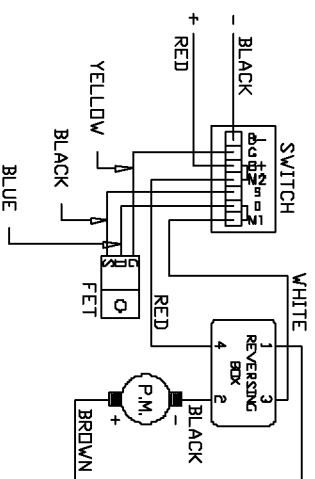

# PORTER-CABLE CORDLESS DRIVER/DRILL

**WARNING:** Electrical repairs should only be attempted by trained repairmen. Contact the nearest Porter-Cable Service Center or other competent repair center.

**862**

## Parts List for 9862 Type 1

Item Number	Part Number	Description	Qty Required
1	000000-00	No Longer Available	1
1	000000-00	No Longer Available	1
4	000000-00	No Longer Available	1
4	887031	SWITCH	1
53	886338	GEAR BOX/CLUTCH ASSY	1
54	884408	GRADUATED RING	1
57	000000-00	No Longer Available	1
83	892647	CHUCK	1
83	893099	CHUCK	1
83	893099	CHUCK	1
83	892647	CHUCK	1
100	884360	SPEED SELECTOR	1
102	884324	CONTACT/LEAD ASSY	1
103	000000-00	No Longer Available	1
104	884403	FORWARD/REV SELECTOR	1
106	885096	CLUTCH SPRING	1
108	694772	SCREW	10
110	000000-00	No Longer Available	10
112	875380	SCREW	10
113	888993	SCREW	10
114	886630	INSULATOR TUBE 120V	1
114	886997	INSULATOR TUBE 120V	1
115	000000-00	No Longer Available	1
115	000000-00	No Longer Available	1
120	000000-00	No Longer Available	1
120	887792	HOUSING SET 230V	1
122	000000-00	No Longer Available	1

## Parts List for 9862 Type 1

Item Number	Part Number	Description	Qty Required
122	000000-00	No Longer Available	1
123	000000-00	No Longer Available	1
124	000000-00	No Longer Available	1
125	694015	SCREW	10
126	000000-00	No Longer Available	1
128	698950	BIT	1
129	000000-00	No Longer Available	1
861	884367	CARRYING CASE	1
861	887712	LATCH CARRYING CASE	1