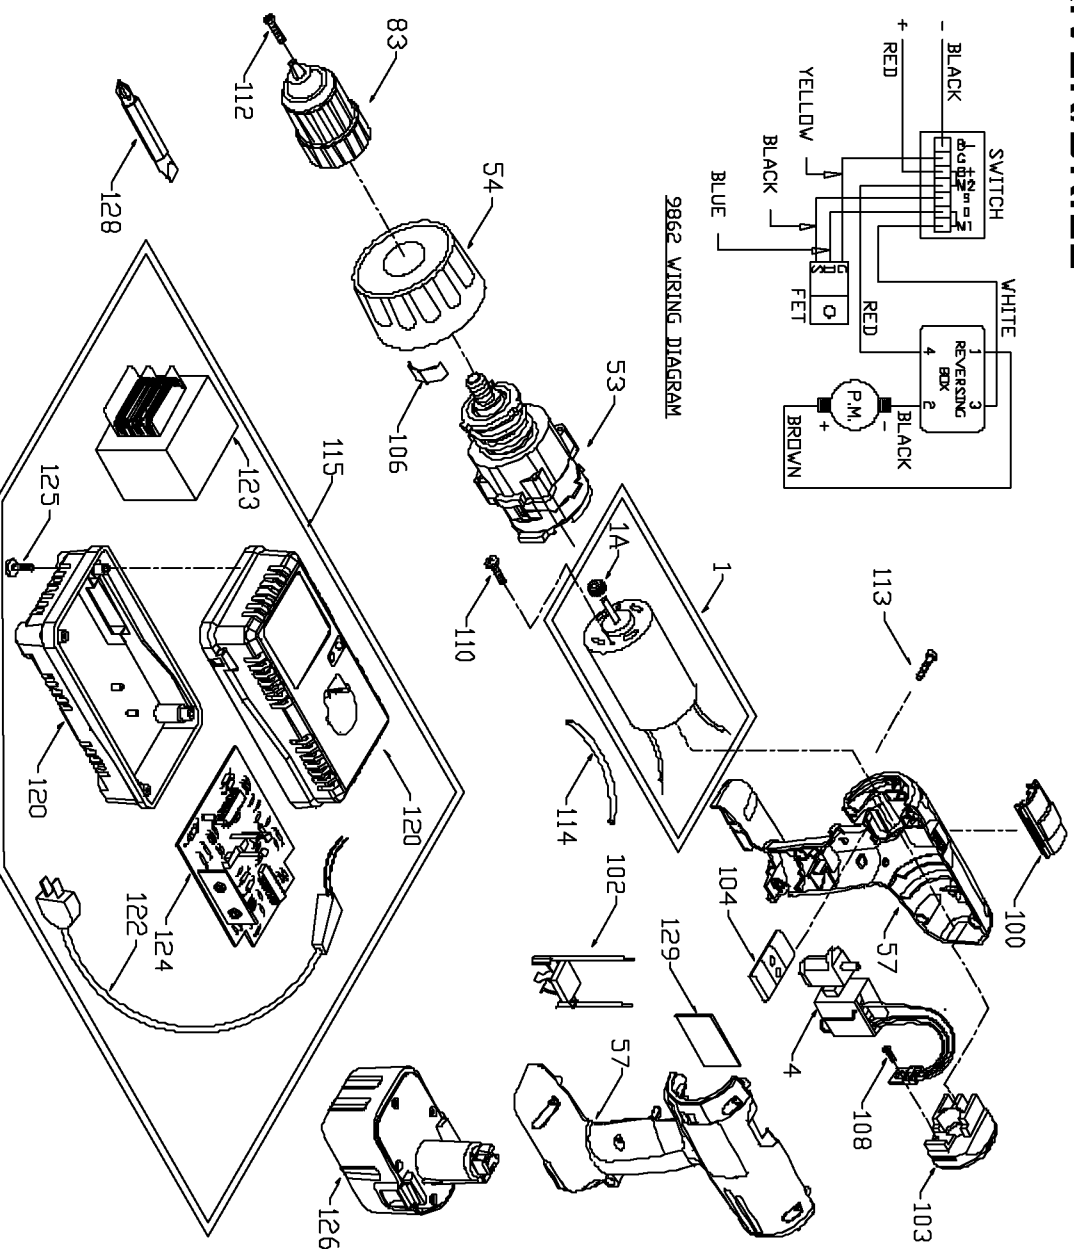

# PORTER-CABLE CORDLESS DRIVER/DRILL

**WARNING:** Electrical repairs should only be attempted by trained repairmen. Contact the nearest Porter-Cable Service Center or other competent repair center.

**862**

## Parts List for 9862 Type 1

Item Number	Part Number	Description	Qty Required
1	000000-00	No Longer Available	1
1	000000-00	No Longer Available	1
4	000000-00	No Longer Available	1
4	887031	SWITCH	1
53	886338	GEAR BOX/CLUTCH ASSY	1
54	884408	GRADUATED RING	1
57	000000-00	No Longer Available	1
83	892647	CHUCK	1
83	893099	CHUCK	1
83	893099	CHUCK	1
83	892647	CHUCK	1
100	884360	SPEED SELECTOR	1
102	884324	CONTACT/LEAD ASSY	1
103	000000-00	No Longer Available	1
104	884403	FORWARD/REV SELECTOR	1
106	885096	CLUTCH SPRING	1
108	694772	SCREW	10
110	000000-00	No Longer Available	10
112	875380	SCREW	10
113	888993	SCREW	10
114	886630	INSULATOR TUBE 120V	1
114	886997	INSULATOR TUBE 120V	1
115	000000-00	No Longer Available	1
115	000000-00	No Longer Available	1
120	000000-00	No Longer Available	1
120	887792	HOUSING SET 230V	1
122	000000-00	No Longer Available	1

## Parts List for 9862 Type 1

Item Number	Part Number	Description	Qty Required
122	000000-00	No Longer Available	1
123	000000-00	No Longer Available	1
124	000000-00	No Longer Available	1
125	694015	SCREW	10
126	000000-00	No Longer Available	1
128	698950	BIT	1
129	000000-00	No Longer Available	1
861	884367	CARRYING CASE	1
861	887712	LATCH CARRYING CASE	1