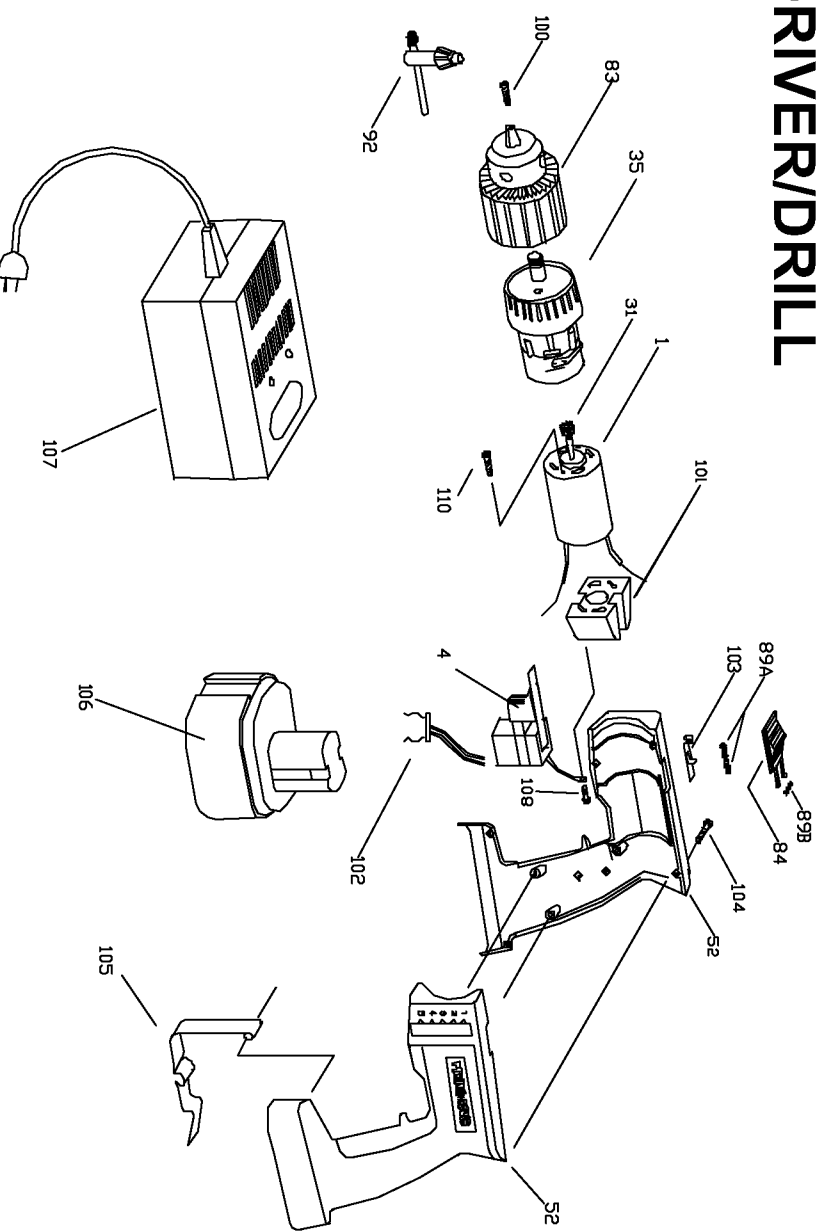

# PORTER-CABLE CORDLESS DRIVER/DRILL

**WARNING:** Electrical repairs should only be attempted by trained repairmen. Contact the nearest Porter-Cable Service Center or other competent repair center.

**855**

## Parts List for 9855 Type 2

Item Number	Part Number	Description	Qty Required
1	000000-00	No Longer Available	1
4	698955	SWITCH ASSY	1
4	699343	HEAT SINK COMPOUND	1
31	875359	PINION GEAR	1
35	875358	GEAR BOX/CLUTCH ASSY	1
35	882673	SHIFT YOKE	1
52	000000-00	No Longer Available	1
83	875135	CHUCK	1
84	000000-00	No Longer Available	1
89	000000-00	No Longer Available	10
89	000000-00	No Longer Available	10
92	875134	CHUCK KEY	1
100	875380	SCREW	10
101	000000-00	No Longer Available	1
102	698948	CONTACT/LEAD ASSY	1
103	874393	LINK	1
104	888993	SCREW	10
105	698946	CLIP	1
106	000000-00	No Longer Available	1
107	000000-00	No Longer Available	1
108	000000-00	No Longer Available	10
110	000000-00	No Longer Available	10
115	000000-00	No Longer Available	1
116	000000-00	No Longer Available	1
117	000000-00	No Longer Available	1
118	698950	BIT	1
861	000000-00	No Longer Available	1