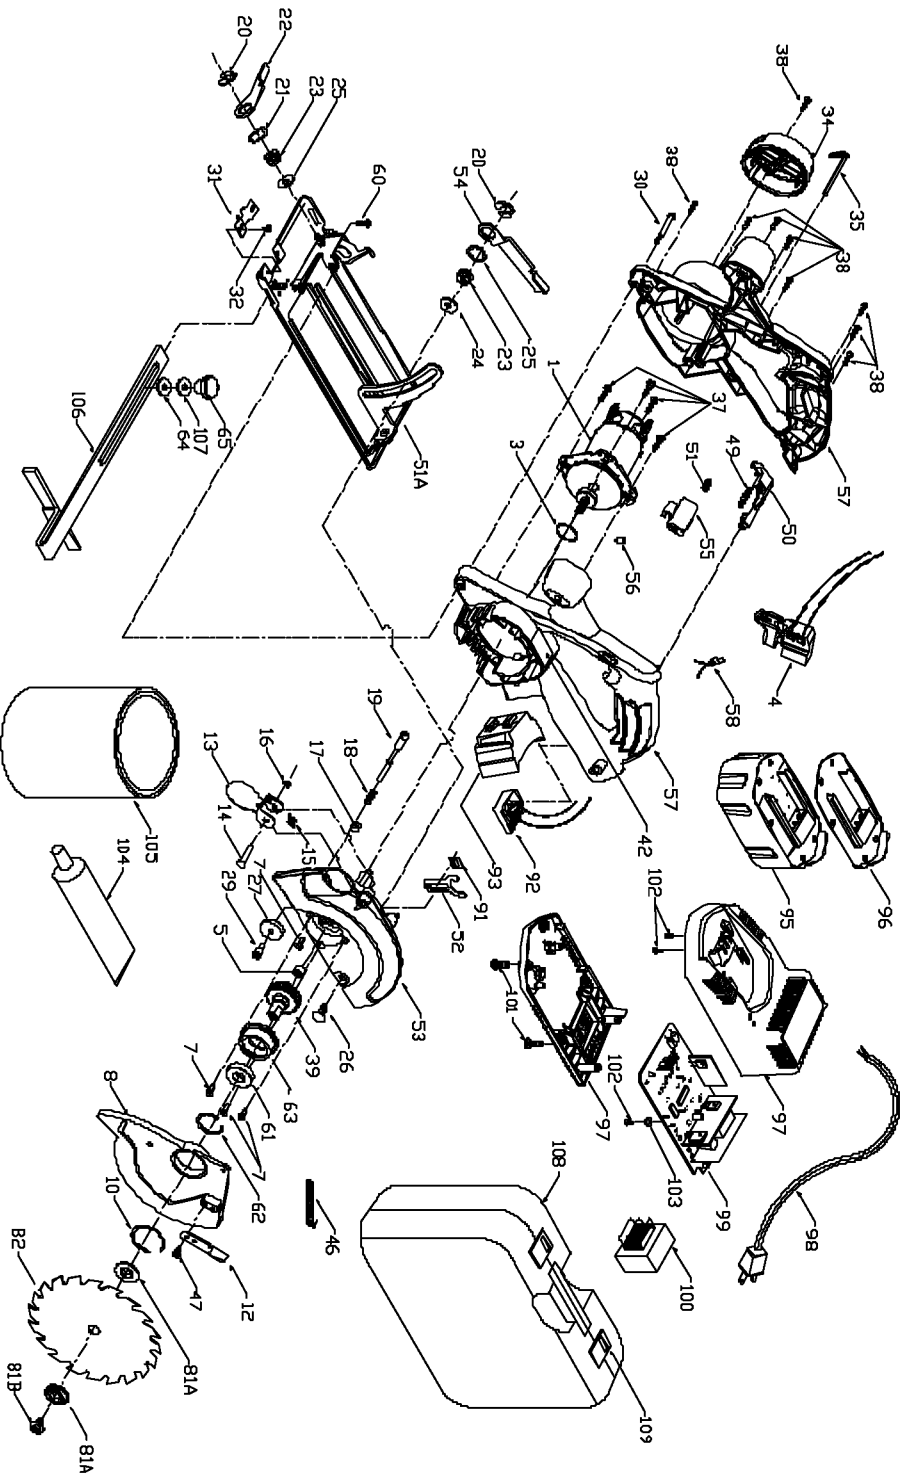

PORTER-CABLE BATTERY SAW

WARNING: Electrical repairs should only be attempted by trained repairmen. Contact the nearest Porter-Cable Service Center or other competent repair center.

844
845

Parts List for 9845 Type 2

Item Number	Part Number	Description	Qty Required
1	906568	MOTOR	1
3	697029	O-RING	1
4	889571	SWITCH	1
5	848131	BEARING	1
7	883486	SCREW	10
8	893558	GUARD	1
10	696667	RETAINING-RING	1
12	696661	LEVER	1
13	891088	EXHAUST COVER	1
14	697382	RIVET	1
15	893314	SPRING	1
16	878877	RETAINER CLIP	1
17	878381	SEAL	1
18	696677	SPRING	1
19	878407	LOCK PIN	1
20	696656	RETAINING-RING	1
21	696668	WASHER	1
22	696669	LEVER	1
23	885516	NUT	1
24	859359	WASHER	1
25	698241	WAVE WASHER	1
26	879525	SCREW	1
27	698367	BUMPER	1
29	879548	SCREW	1
30	893521	BOLT	1
31	696658	GUIDE-PLATE	1
32	696796	SCREW	1