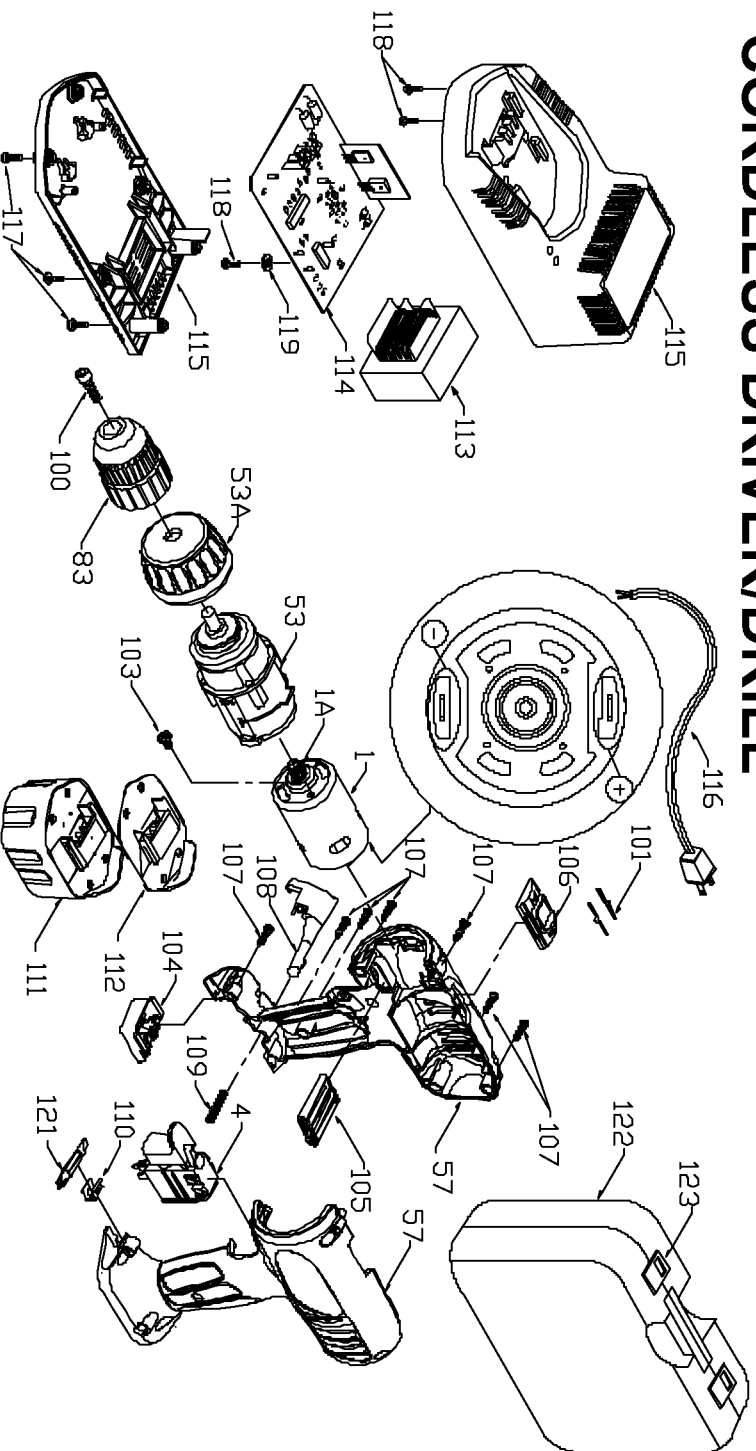

PORTER-CABLE CORDLESS DRIVER/DRILL

WARNING: Electrical repairs should only be attempted by trained repairmen. Contact the nearest Porter-Cable Service Center or other competent repair center.

820

Parts List for 9820 Type 1

Item Number	Part Number	Description	Qty Required
1	000000-00	No Longer Available	1
1	903128	PINION	1
4	903133	SWITCH	1
53	903630	SS/A-GEARBOX/CLUTCH	1
53	903129	CLUTCH RING	1
57	000000-00	No Longer Available	1
83	000000-00	No Longer Available	1
100	903132	SCREW	10
101	897046	SPRING CLIP	2
103	889199	SCREW-CHEESE HD	10
104	000000-00	No Longer Available	1
105	000000-00	No Longer Available	1
106	000000-00	No Longer Available	1
107	888993	SCREW	10
108	891352	RELEASE BUTTON	1
109	891353	SPRING	10
110	892955	CLIP	10
111	000000-00	No Longer Available	1
112	901560	BATTERY TOP	1
113	903214	TRANSFORMER	1
114	903213	CIRCUIT BOARD	1
115	000000-00	No Longer Available	1
116	894097	CORD	1
117	000000-00	No Longer Available	10
118	000000-00	No Longer Available	1
119	895781	WASHER	10
121	895517	DRIVER BIT	1

Parts List for 9820 Type 1

Item Number	Part Number	Description	Qty Required
122	000000-00	No Longer Available	1
123	887712	LATCH CARRYING CASE	1
125	8924	UNIVERSAL CHARGER	1