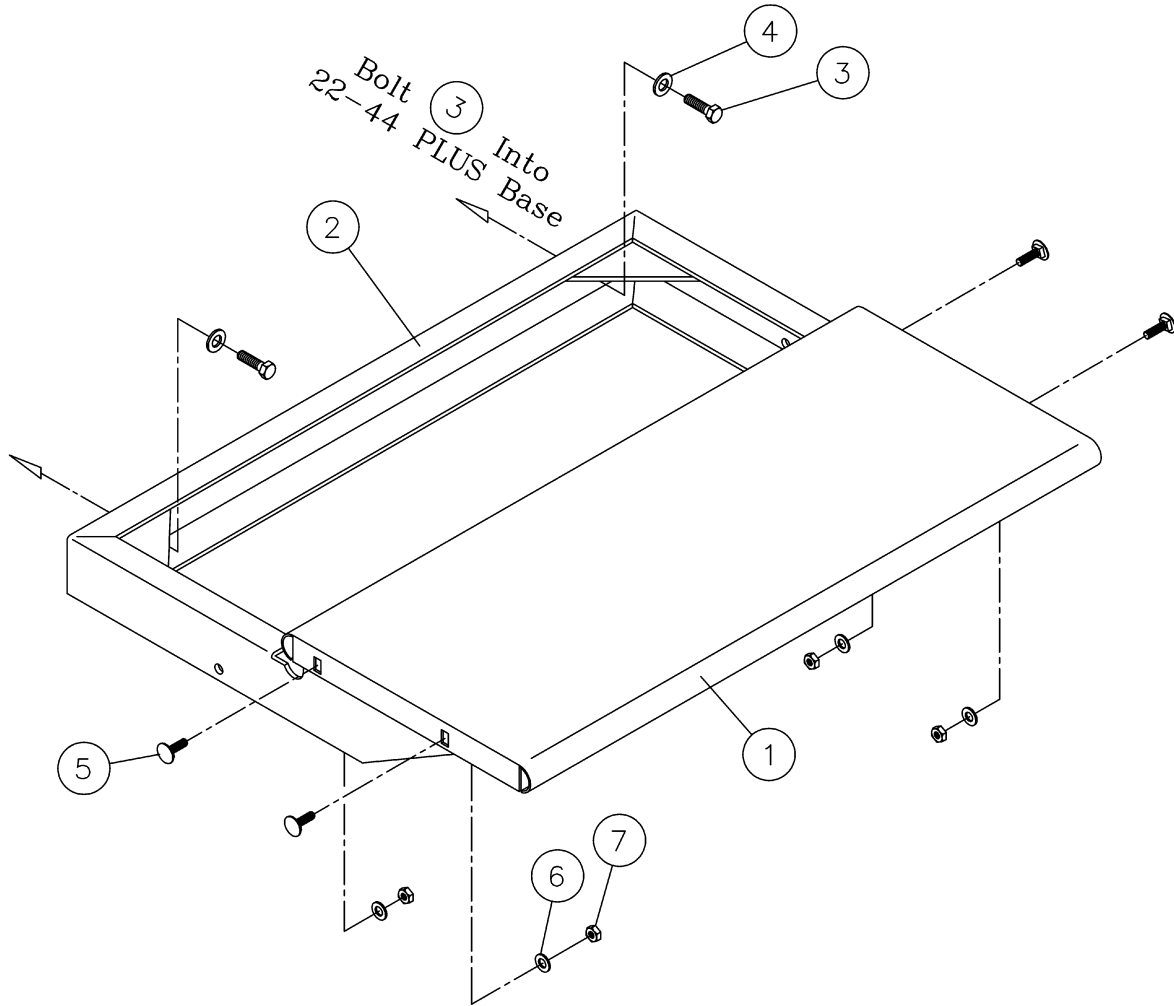

## Parts Breakdown for the 22-44 Plus Infeed and Outfeed Table

Index No.	Part No.	Description	Size	Qty.
1.....	2244PLUS-501.....	Table .....		2
2.....	2244PLUS-502.....	Base Bracket .....		2
3.....	TS-0060051 .....	Hex Head Cap Screw .....	3/8"-16UNC x 1".....	4
4.....	TS-0680041 .....	Flat Washer .....	3/8".....	4
5.....	2244PLUS-505.....	Carriage Bolt.....	1/4"-20UNC x 3/4" .....	8
6.....	TS-0680021 .....	Flat Washer .....	1/4".....	8
7.....	TS-0561011 .....	Hex Nut .....	1/4".....	8