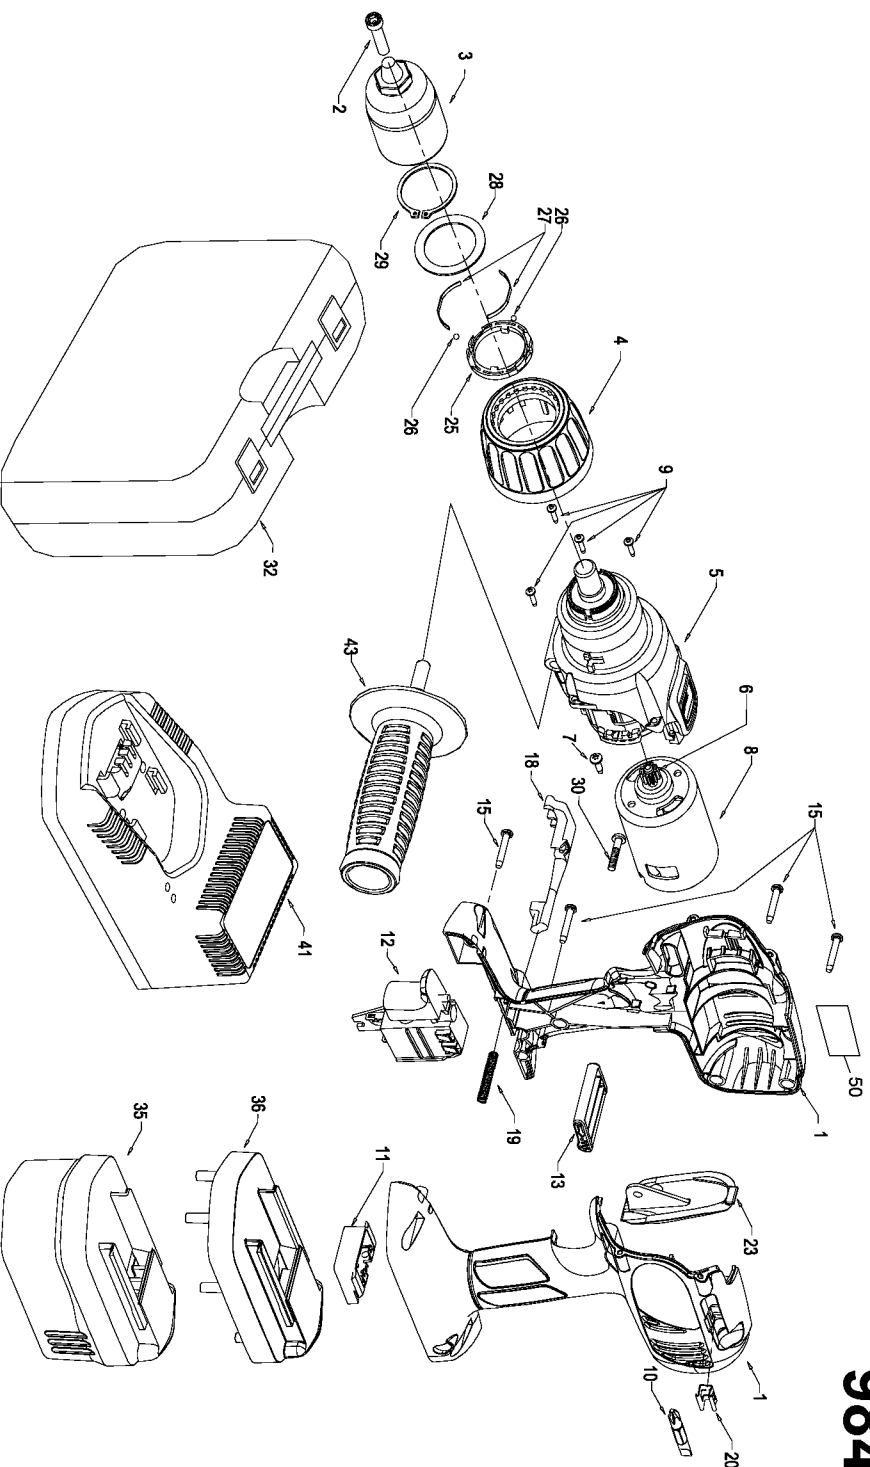

PORTER-CABLE BATTERY DRILLS

WARNING: Electrical repairs should only be attempted by trained repairmen. Contact the nearest Porter-Cable Service Center or other competent repair center.

966
978
984

Parts List for 978 Type 1

Item Number	Part Number	Description	Qty Required
1	905388	HANDLE SET	1
2	894098	SCREW	10
3	330075-91	KEYLESS CHUCK	1
4	000000-00	No Longer Available	1
5	000000-00	No Longer Available	1
6	891238	PINION	1
7	889199	SCREW-CHEESE HD	10
8	000000-00	No Longer Available	1
9	907365	SCREW	10
10	895517	DRIVER BIT	1
11	000000-00	No Longer Available	1
12	893101	SWITCH	1
13	000000-00	No Longer Available	1
15	888993	SCREW	10
18	891352	RELEASE BUTTON	1
19	891353	SPRING	10
20	892955	CLIP	1
23	000000-00	No Longer Available	1
23	000000-00	No Longer Available	1
23	907471	MEDIUM GRIP	1
25	907442	PLASTIC RING	1
26	907440	BALL	1
27	907441	SPRING	10
28	907443	WASHER	10
29	000000-00	No Longer Available	10
30	000000-00	No Longer Available	10
32	905291	CARRYING CASE	1