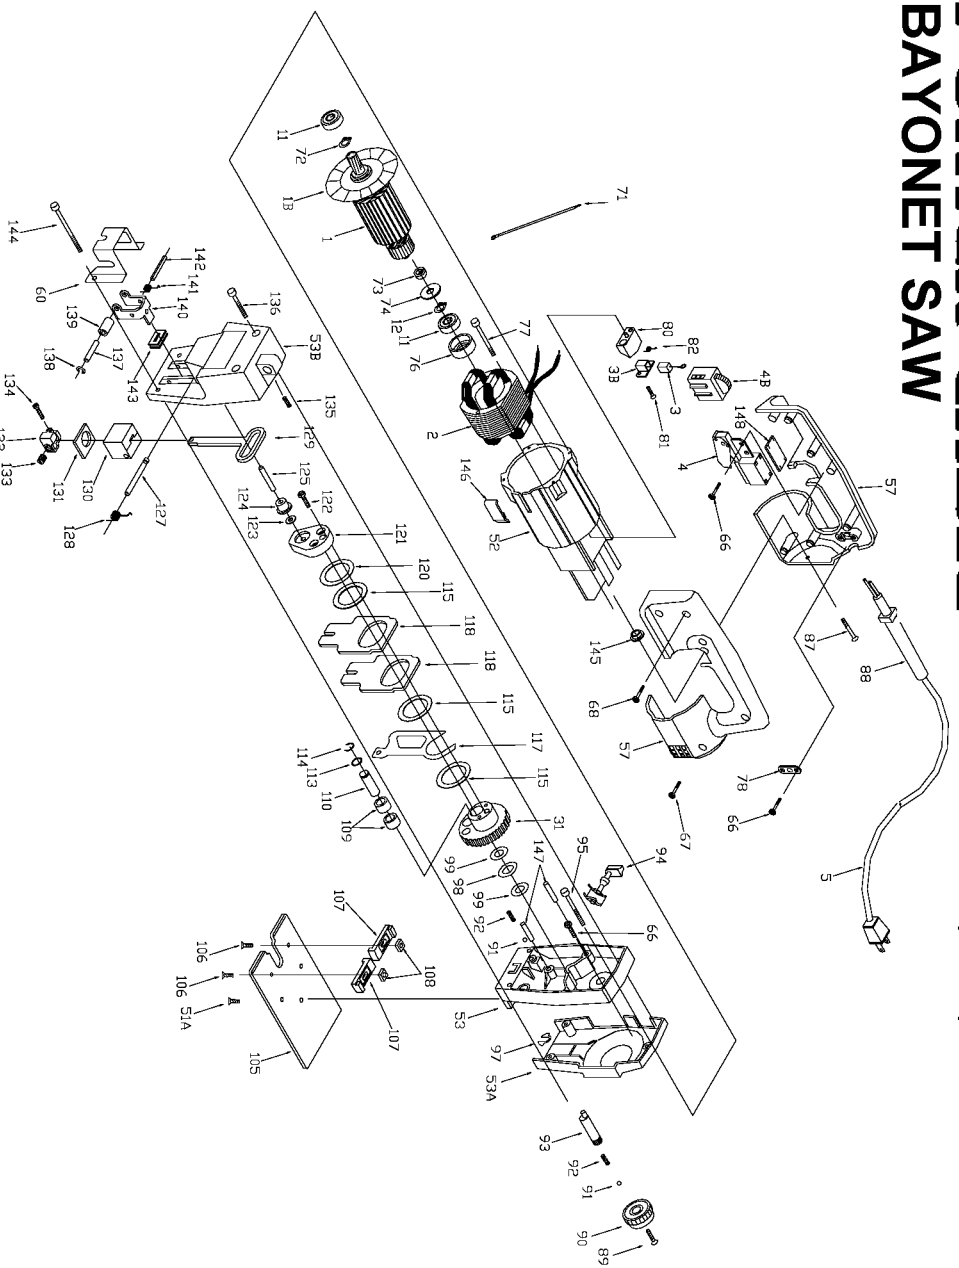

PORTER-CABLE BAYONET SAW

WARNING: Electrical repairs should only be attempted by trained repairmen. Contact the nearest Porter-Cable Service Center or other competent repair center.

7549

Parts List for 97549 Type 2

Item Number	Part Number	Description	Qty Required
1	875066	ARMATURE	1
1	811531	FAN	1
2	891212	FIELD	1
3	690741	BRUSH	2
3	690742	BRUSH HOLDER	2
4	695920	SWITCH	1
4	886978	SWITCH	1
5	A10193	CORDSET	1
11	330003-85	BEARING	3
12	849328	SPACER	1
31	874930	GEAR	1
51	883486	SCREW	10
52	888001	MOTOR HSG	1
53	884068	GEAR HSG ASSY	1
53	872817	INTERM HOUSING	1
53	000000-00	No Longer Available	1
57	694022	HANDLE SET	1
60	873403	CHIP DEFLECTOR	1
66	882185	SCREW MACHINE STEEL	10
67	859384	SCREW	10
68	694015	SCREW	10
71	887508	LEAD	1
72	802203	RING	1
73	695894	TUBE	1
74	695893	WASHER	10
76	694432	BEARING MOUNT	3
77	695185	FIELD SCREW	1