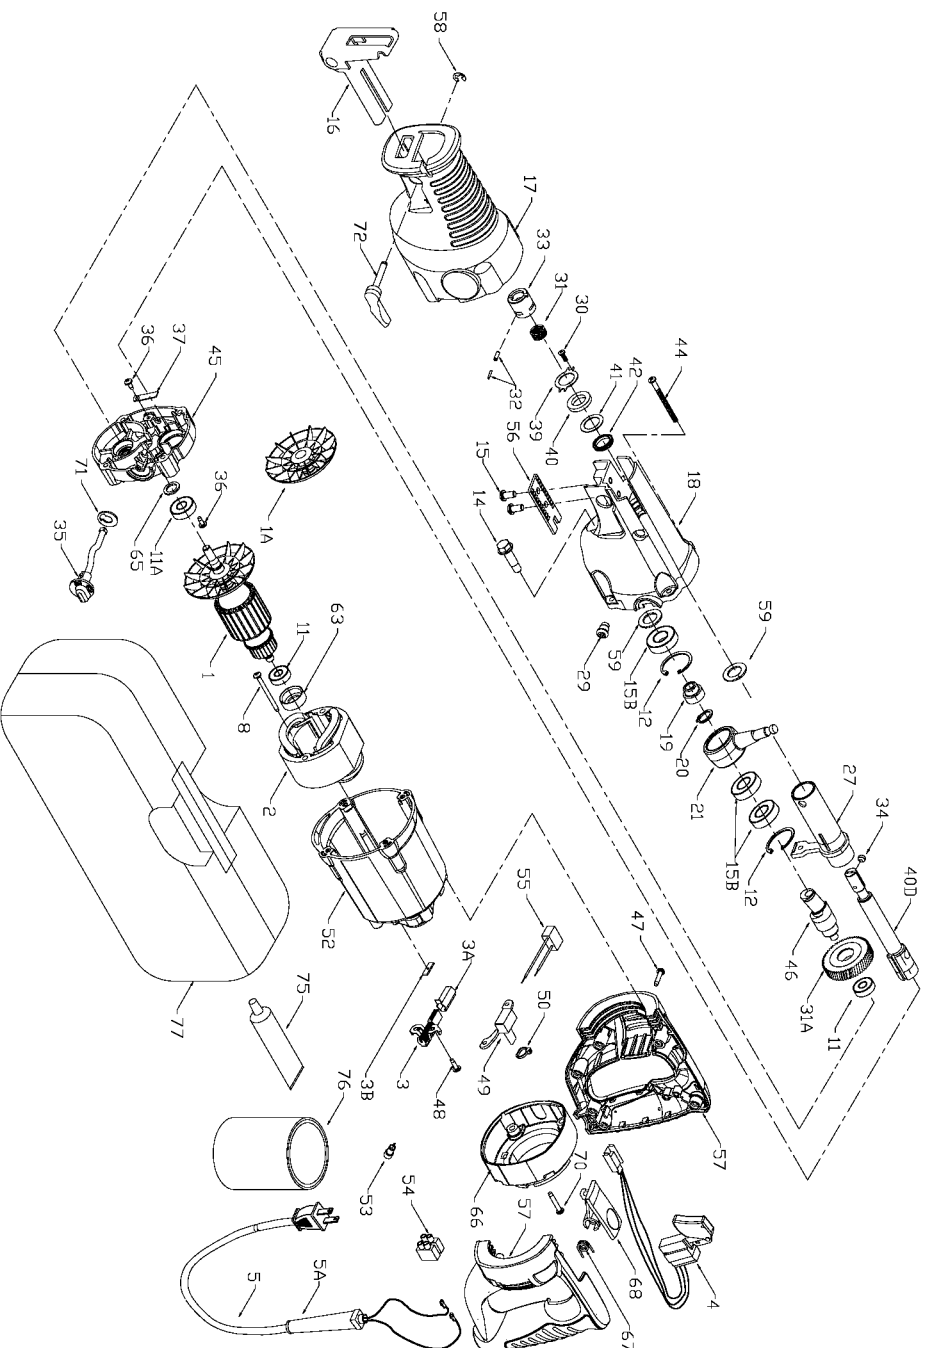

PORTER-CABLE TIGER SAW®

WARNING: Electrical repairs should only be attempted by trained repairmen. Contact the nearest Porter-Cable Service Center or other competent repair center.

747

Parts List for 9747 Type 1

Item Number	Part Number	Description	Qty Required
1	A05447	ARMATURE	1
1	898877	ARMATURE	1
1	878904	FAN	1
2	A05448	FIELD	1
2	898876	FIELD	1
3	874289	BRUSH & RETAINER ASY	2
3	865323	BRUSH HOLDER	2
3	865321	BRUSH INSULATOR	2
4	A02928	SWITCH	1
4	911394	SWITCH	1
5	891461	CORD & PLUG	1
5	A10193	CORDSET	1
5	901266	STRAIN RELIEVER	1
8	882704	SCREW	2
11	855284	BEARING	3
11	883096	BEARING	3
12	802302	RING	2
14	879421	SCREW	1
15	906952	SCREW	2
15	883095	BEARING	3
16	911450SV	SS/A-SHOE ASSEMBLY	1
17	906725	INSULATOR BOOT	1
18	906701	FRONT HOUSING	1
19	879429	SPACER	1
20	853246	RING	1
21	890819	WOBBLE PLATE	1
27	883098	TUBE-CARRIER	1

Parts List for 9747 Type 1

Item Number	Part Number	Description	Qty Required
29	879408	SCREW	2
30	882255	SCREW	2
31	648924-00	SPRING	1
31	879401	GEAR	1
32	884696	RETAINER KIT	1
33	897774	COLLAR	1
34	648594-00	CLAMP PIN	1
35	912769	SELECTOR	1
35	907449	ORBIT SELECTOR	1
36	882187	SCREW	3
37	847418	SPRING	1
39	879458	PLATE	1
40	879457	FELT SEAL	1
40	N074353	RECIP-SHAFT KIT	1
41	684931	WASHER	1
42	902998	SEAL	1
44	879463	SCREW	4
45	906705	INTERMEDIATE PLATE	1
46	883097SV	DRIVE SHAFT	1
47	900826	SCREW	9
48	882703	SCREW	4
49	695077	MOUNTING BRKET TRIAC	1
50	690673	WIRE TIE	1
52	906945	MOTOR HOUSING	1
53	846249	NUT	10
54	889501	TERMINAL BLOCK	1
55	913227	FILTER	1

Parts List for 9747 Type 1

Item Number	Part Number	Description	Qty Required
56	906043	PLATE	1
57	911221	HANDLE SET	1
58	697965	RET RING	1
59	882348	FELT SEAL	1
63	694432	BEARING MOUNT	1
65	801852	SEAL	1
66	906717	PLATE	1
67	908721	TORSION SPRING	1
68	906718	LEVER	1
70	908939	SCREW	10
71	908873	FELT SEAL	1
72	651021-00	SHOE LEVER	1
75	875914	TUBE GREASE	1
76	875667	LUBRICANT-4LBS	1
77	906941	CARRYING CASE	1