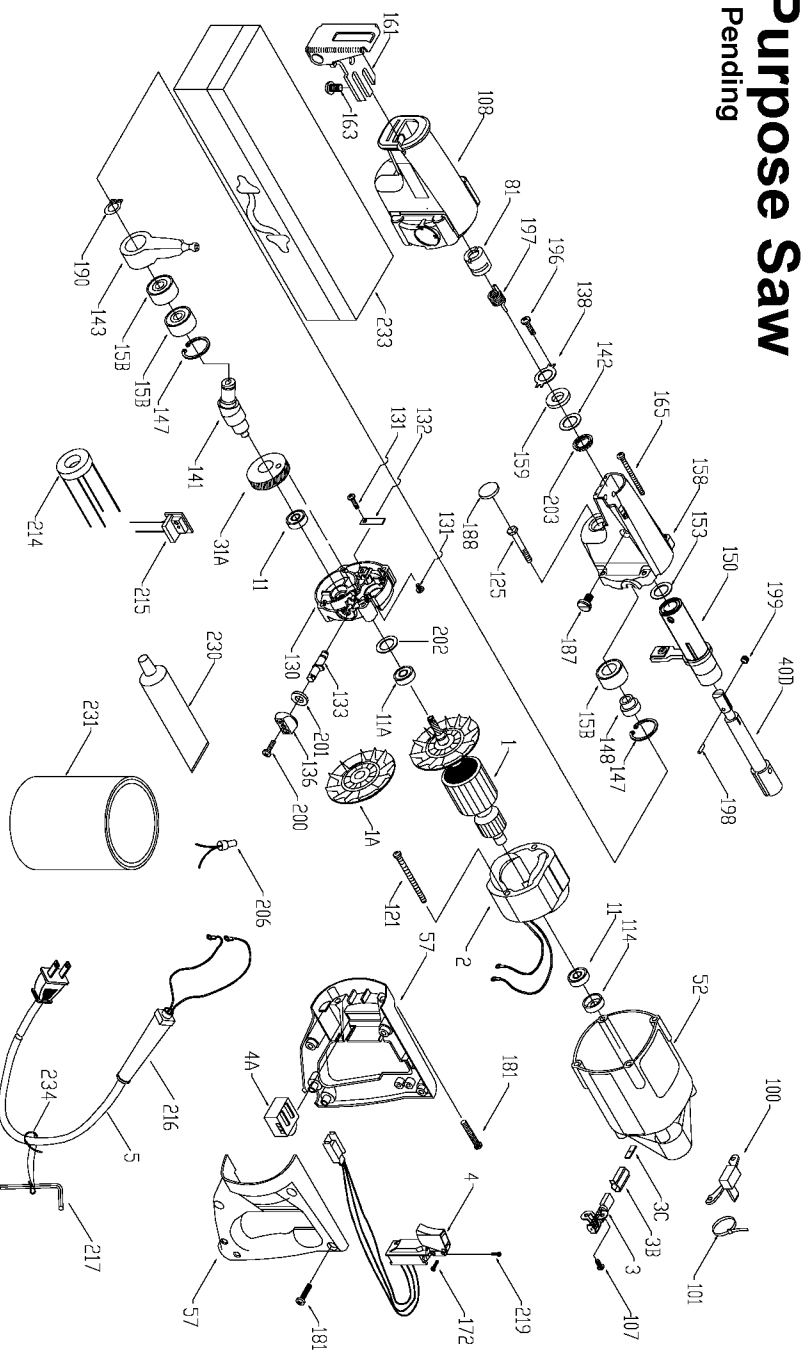

737

Parts List for 9737 Type 2

Item Number	Part Number	Description	Qty Required
1	900709	ARMATURE	1
1	898877	ARMATURE	1
1	A05447	ARMATURE	1
1	878904	FAN	1
2	900854	FIELD	1
2	A05448	FIELD	1
2	898876	FIELD	1
3	874289	BRUSH & RETAINER ASY	2
3	865323	BRUSH HOLDER	2
3	865321	BRUSH INSULATOR	2
4	A02928	SWITCH	1
4	5140066-97	SWITCH	1
4	883498	SWITCH & TRIAC	1
4	893735	SWITCH	1
5	891461	CORD & PLUG	1
5	A10193	CORDSET	1
11	855284	BEARING	3
11	883096	BEARING	3
15	883095	BEARING	3
31	879401	GEAR	1
40	N074353	RECIP-SHAFT KIT	1
52	912305	HOUSING	1
57	892792	HANDLE SET	1
57	893069	HANDLE SET	1
81	897774	COLLAR	1
100	695077	MOUNTING BRKET TRIAC	1
101	690673	WIRE TIE	1

Parts List for 9737 Type 2

Item Number	Part Number	Description	Qty Required
107	882703	SCREW	10
108	879415	INSULATOR BOOT	1
114	694432	BEARING MOUNT	1
121	882704	SCREW	10
125	879421	SCREW	10
130	879414	INTERMEDIATE PLATE	1
131	882187	SCREW	10
132	847418	SPRING	10
133	879412	SELECTOR SHAFT	1
136	880988	KNOB	1
138	879458	PLATE	1
141	883097SV	DRIVE SHAFT	1
142	684931	WASHER	1
143	890819	WOBBLE PLATE	1
147	802302	RING	10
148	879429	SPACER	10
150	883098	TUBE-CARRIER	1
153	882348	FELT SEAL	1
158	879423	FRONT HOUSING	1
159	879457	FELT SEAL	1
161	891672SV	SHOE & BRACKET ASSY.	1
163	849235	SCREW	10
165	879463	SCREW	10
172	882185	SCREW MACHINE STEEL	10
181	900826	SCREW	10
187	879408	SCREW	2
188	880952	PLUG	1

Parts List for 9737 Type 2

Item Number	Part Number	Description	Qty Required
190	853246	RING	10
196	882255	SCREW	10
197	648924-00	SPRING	10
198	884696	RETAINER KIT	1
199	648594-00	CLAMP PIN	1
200	881937	SCREW & WASHER	10
201	880994	FELT WASHER	10
202	801852	SEAL	1
203	902998	SEAL	1
206	682063	CONNECTOR VS	1
215	A02928	SWITCH	1
216	901266	STRAIN RELIEVER	1
217	802905	ALLEN WRENCH	1
219	694010	SCREW	10
230	875914	TUBE GREASE	1
231	875667	LUBRICANT-4LBS	1
233	000000-00	No Longer Available	1
234	842323	WRENCH HOLDER	1