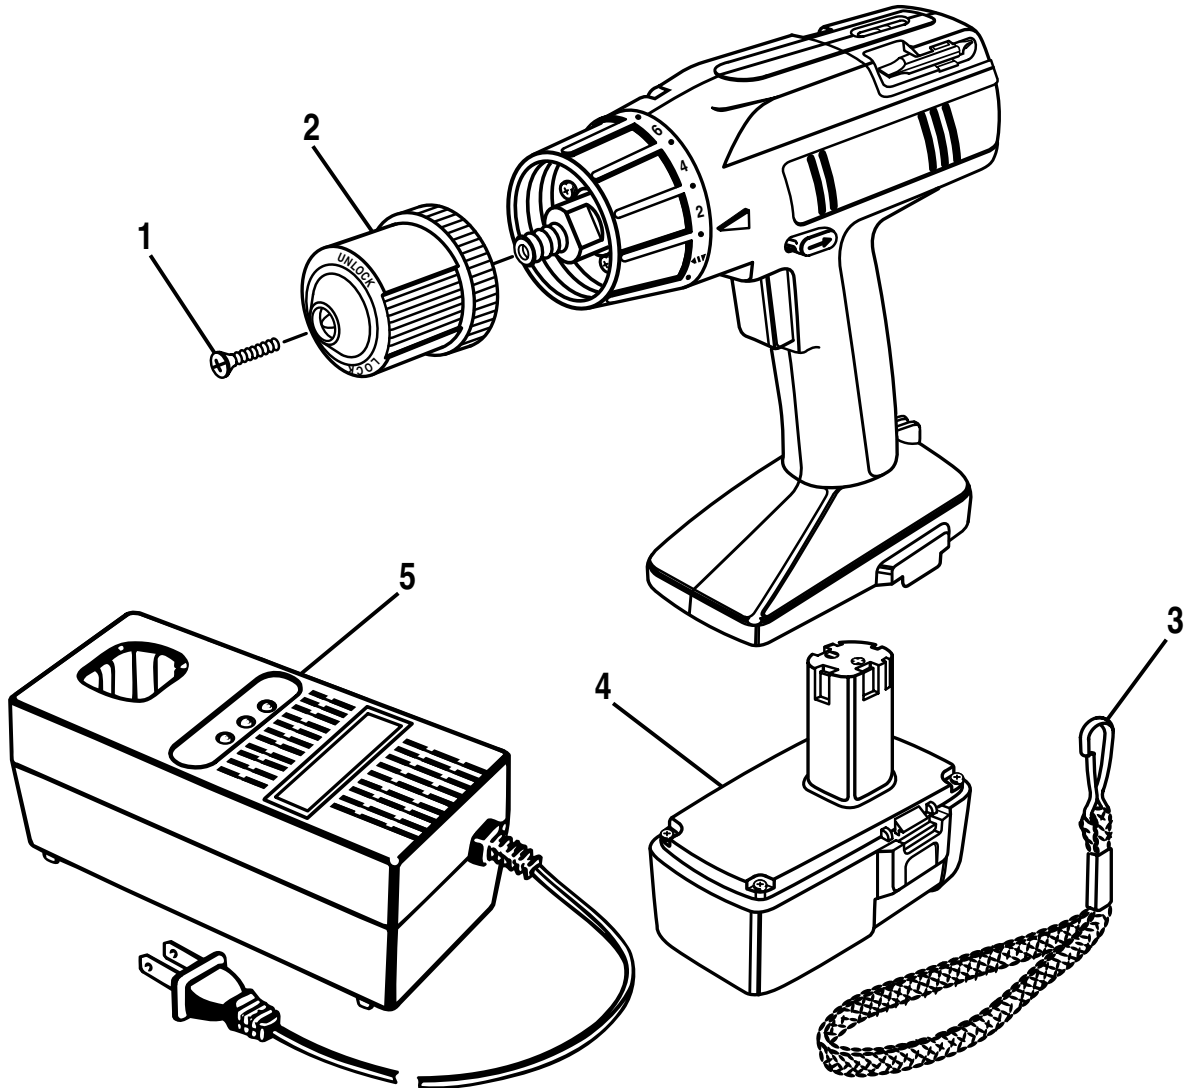

**CRAFTSMAN PROFESSIONAL 3/8 inch CORDLESS DRILL-DRIVER
MODEL NO. 973.274870**

The model number will be found on a plate attached to the motor housing. Always mention the model number in all correspondence regarding your 3/8 in. CORDLESS DRILL-DRIVER or when ordering repair parts.

SEE BACK PAGE FOR PARTS ORDERING INSTRUCTIONS

PARTS LIST

PARTS LIST

Key No.	Part Number	Description	Quan.
1	616478-003	Screw (Special)	1
2	973015-001	Chuck (Item No. 9-20988)	1
3	967216-006	Wrist Strap	1
4	977399-000	* Battery Pack (Item No. 9-11061)	1
5	977412-001	* Battery Charger (Item No. 9-11084)	1
6	974371-000	Carrying Case - Not Shown	1
	972000-456	Owner's Manual	