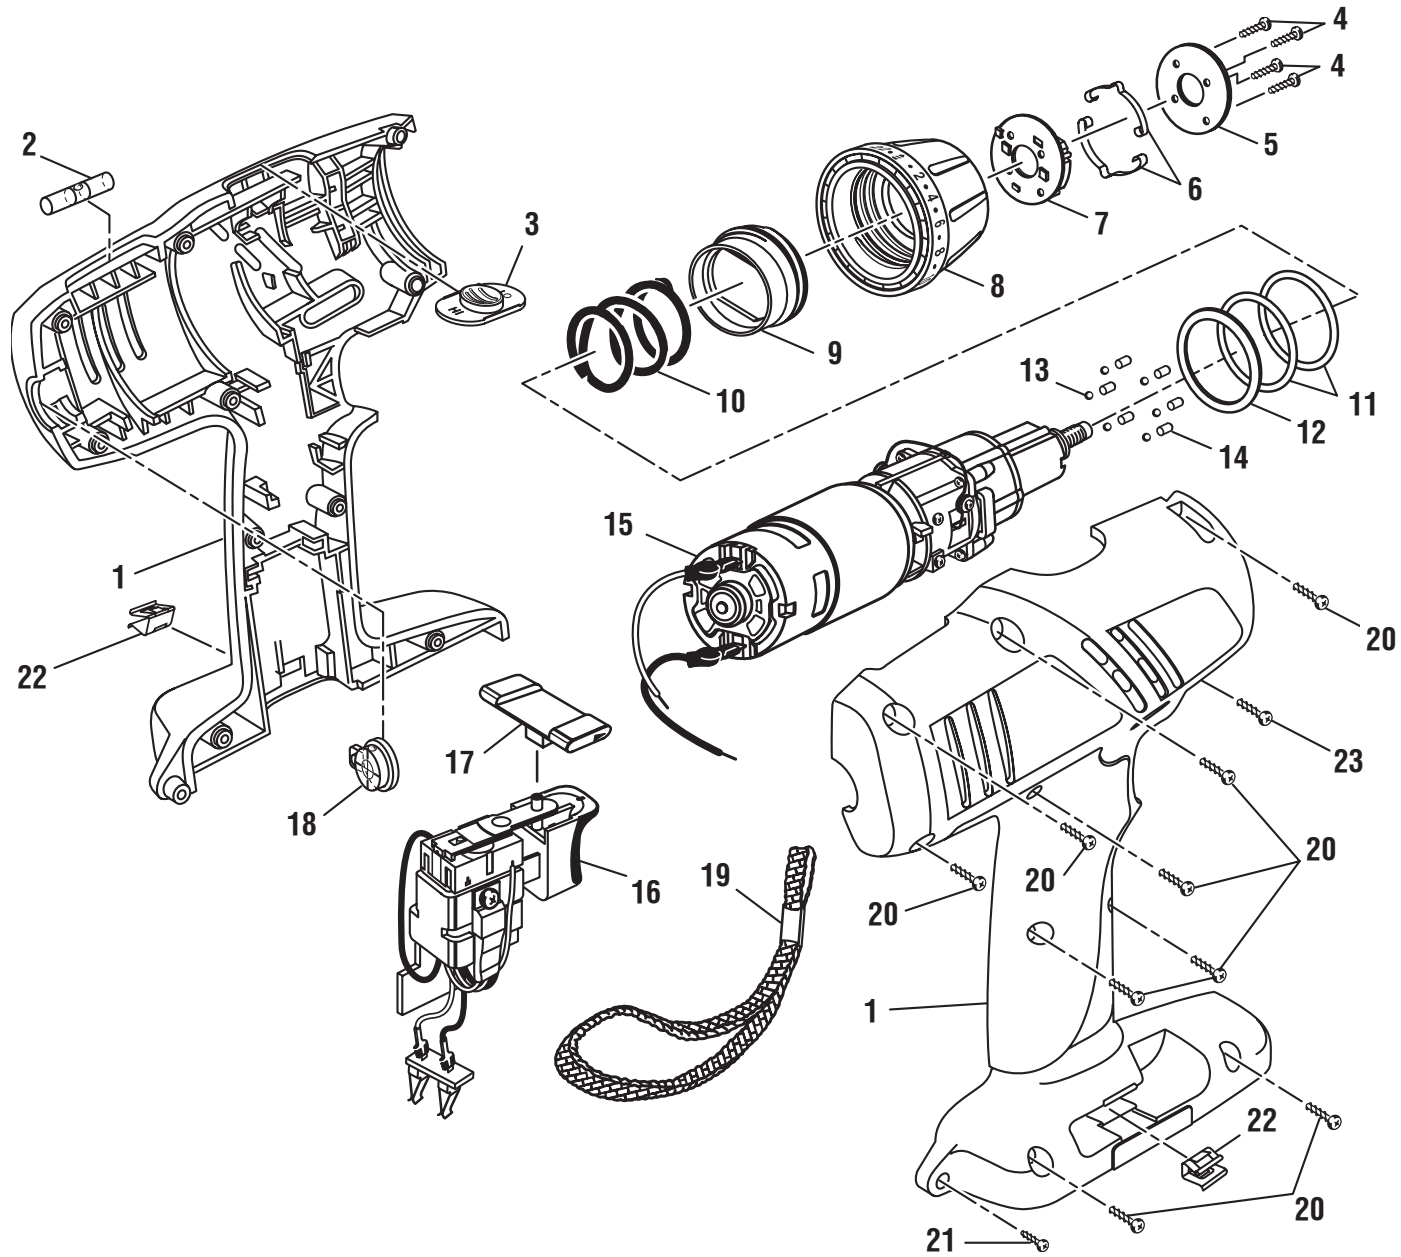

**CRAFTSMAN 13 mm (1/2 in.), 19.2 VOLT CORDLESS DRILL-DRIVER
MODEL NUMBER 973.227050**

The model number will be found on a label attached to the engine housing. Always mention the model number in all correspondence regarding your **13 mm (1/2 in.), CORDLESS DRILL-DRIVER** or when ordering repair parts.

PARTS LIST

KEY NO.	PART NUMBER	DESCRIPTION	QTY.
1	6613401	Screw (Special).....	1
2	6903318	Chuck (Item No. 9 75188).....	1
3	1323518	Battery Pack	1
4	1425302	Charger.....	1
5	3063616	Carrying Case (Not Shown).....	1

CRAFTSMAN 13 mm (1/2 in.), 19.2 VOLT CORDLESS DRILL-DRIVER – MODEL NUMBER 973.227050

CRAFTSMAN 13 mm (1/2 in.), 19.2 VOLT CORDLESS DRILL-DRIVER – MODEL NUMBER 973.227050

The model number will be found on a label attached to the engine housing. Always mention the model number in all correspondence regarding your **10 mm (3/8 in.), CORDLESS DRILL-DRIVER** or when ordering repair parts.

PARTS LIST

KEY NO.	PART NUMBER	DESCRIPTION	QTY.
1	984612001	Housing Assembly.....	1
2	3000909	Top Level	1
3	540352003	Gear Change Button	2
4	6620311	Screw (M3 x 20 mm)	4
5	6359801	Mounting Plate	1
6	6399201	Detent Clips.....	2
7	5434601	Spring Holder	1
8	4011802	Clutch Cap	1
9	5437201	Sleeve.....	1
10	6843401	Spring.....	1
11	6711101	Washer	2
12	6838001	Clutch Washer	1
13	6721901	Steel Ball	6
14	6833802	Pin	6
15	984613001	Motor w/Gear Train and Clutch.....	1
16	2701298	Switch Assembly.....	1
17	540340006	Foward-Reverse Selector.....	1
18	3048003	Rear Level.....	1
19	9002724	Wrist Strap.....	1
20	6620805	Screw (M4 x 16 mm)	9
21	6627201	Screw (M4 x 14 mm)	1
22	630206007	Bit Clip.....	2
23	6622306	Screw (M3.5 x 11.5 mm)	1
24	983000198	Operator's Manual	