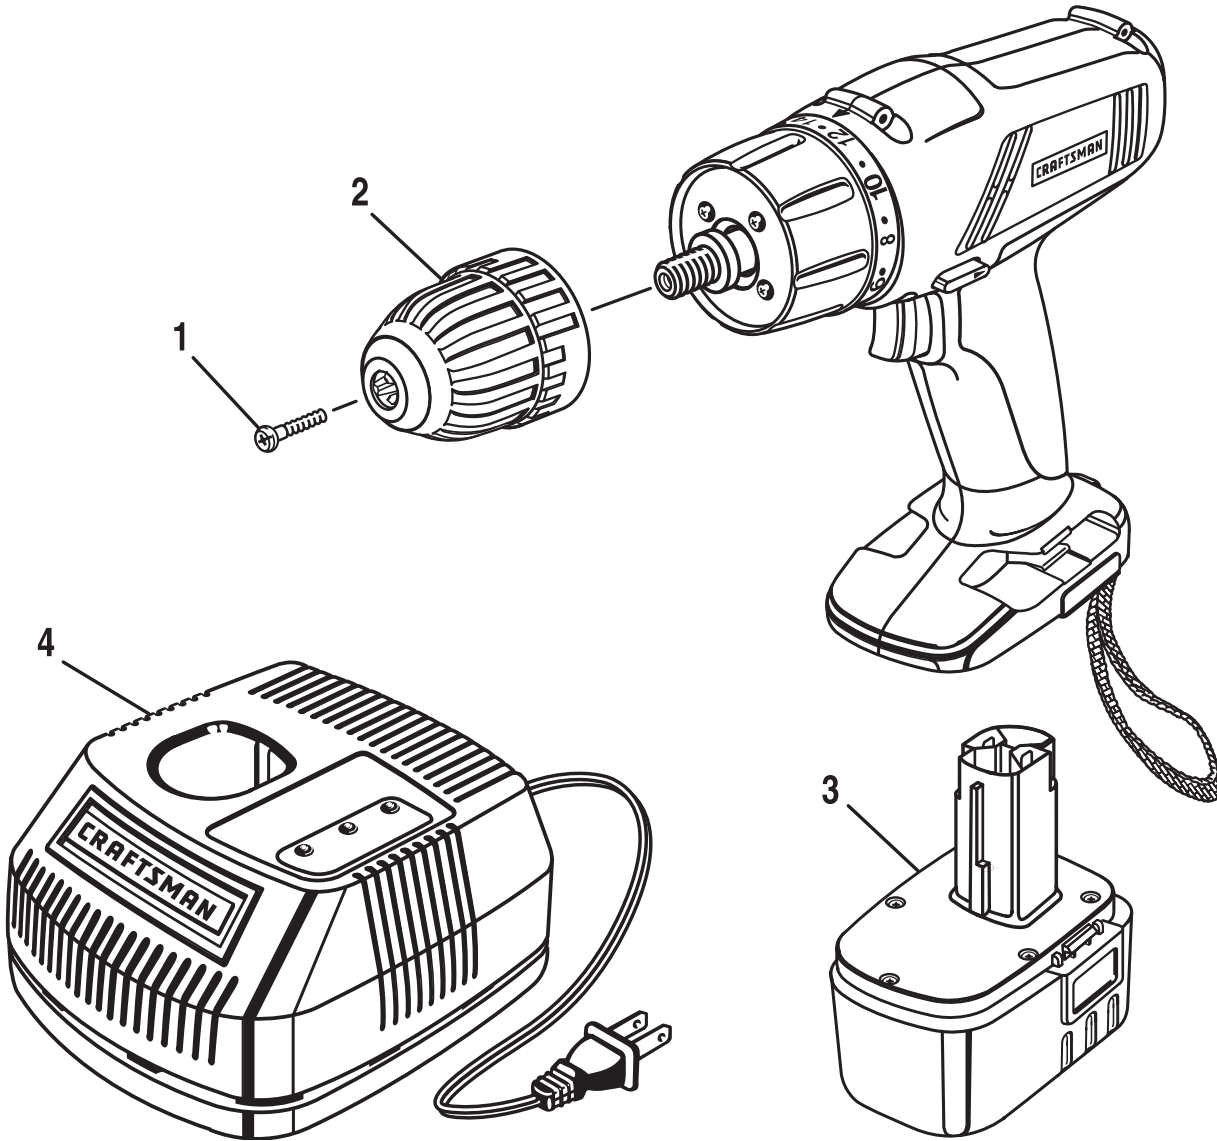

**CRAFTSMAN 13 mm (1/2 in.), 19.2 VOLT CORDLESS DRILL-DRIVER
MODEL NUMBER 973.227050**

The model number will be found on a label attached to the engine housing. Always mention the model number in all correspondence regarding your **13 mm (1/2 in.), CORDLESS DRILL-DRIVER** or when ordering repair parts.

PARTS LIST

KEY NO.	PART NUMBER	DESCRIPTION	QTY.
1	6613401	Screw (Special).....	1
2	6903318	Chuck (Item No. 9 75188).....	1
3	1323518	Battery Pack	1
4	1425302	Charger.....	1
5	3063616	Carrying Case (Not Shown).....	1

CRAFTSMAN 13 mm (1/2 in.), 19.2 VOLT CORDLESS DRILL-DRIVER – MODEL NUMBER 973.227050

CRAFTSMAN 13 mm (1/2 in.), 19.2 VOLT CORDLESS DRILL-DRIVER – MODEL NUMBER 973.227050

The model number will be found on a label attached to the engine housing. Always mention the model number in all correspondence regarding your **10 mm (3/8 in.), CORDLESS DRILL-DRIVER** or when ordering repair parts.

PARTS LIST

KEY NO.	PART NUMBER	DESCRIPTION	QTY.
1	984612001	Housing Assembly.....	1
2	3000909	Top Level	1
3	540352003	Gear Change Button	2
4	6620311	Screw (M3 x 20 mm)	4
5	6359801	Mounting Plate	1
6	6399201	Detent Clips.....	2
7	5434601	Spring Holder	1
8	4011802	Clutch Cap	1
9	5437201	Sleeve.....	1
10	6843401	Spring.....	1
11	6711101	Washer	2
12	6838001	Clutch Washer	1
13	6721901	Steel Ball	6
14	6833802	Pin	6
15	984613001	Motor w/Gear Train and Clutch.....	1
16	2701298	Switch Assembly.....	1
17	540340006	Foward-Reverse Selector.....	1
18	3048003	Rear Level.....	1
19	9002724	Wrist Strap.....	1
20	6620805	Screw (M4 x 16 mm)	9
21	6627201	Screw (M4 x 14 mm)	1
22	630206007	Bit Clip.....	2
23	6622306	Screw (M3.5 x 11.5 mm)	1
24	983000198	Operator's Manual	