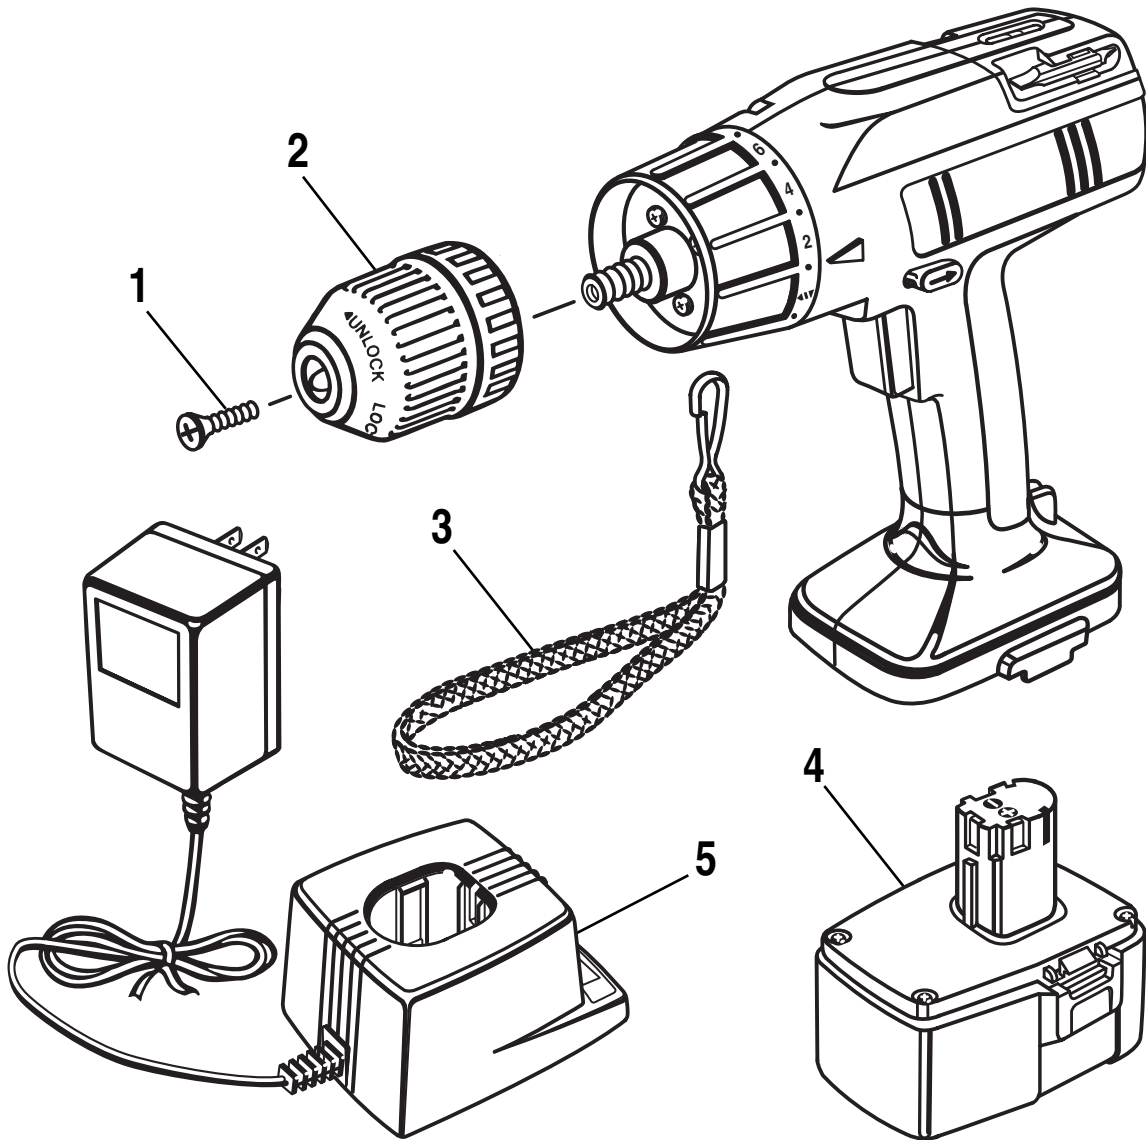

CRAFTSMAN 3/8 in., 13.2 VOLTS CORDLESS DRILL-DRIVER – MODEL NO. 973.111471

The model number will be found on a plate attached to the motor housing. Always mention the model number in all correspondence regarding your **3/8 in., 13.2 VOLTS CORDLESS DRILL-DRIVER** or when ordering repair parts.

SEE BACK PAGE FOR PARTS ORDERING INSTRUCTIONS

PARTS LIST

Key No.	Part Number	Description	Quan.
1	616478-003	Screw (Special)	1
2	973094-001	Chuck (Item No. 9-20988)	1
3	967216-007	Wrist Strap	1
4	* Item No. 9-11064	Battery Pack (982032-001)	1
5	* Item No. 9-11065	Charger w/Charging Stand (982033-001)	1
6	982153-001	Carrying Case – Not Shown	1
	972000-813	Owner's Manual	