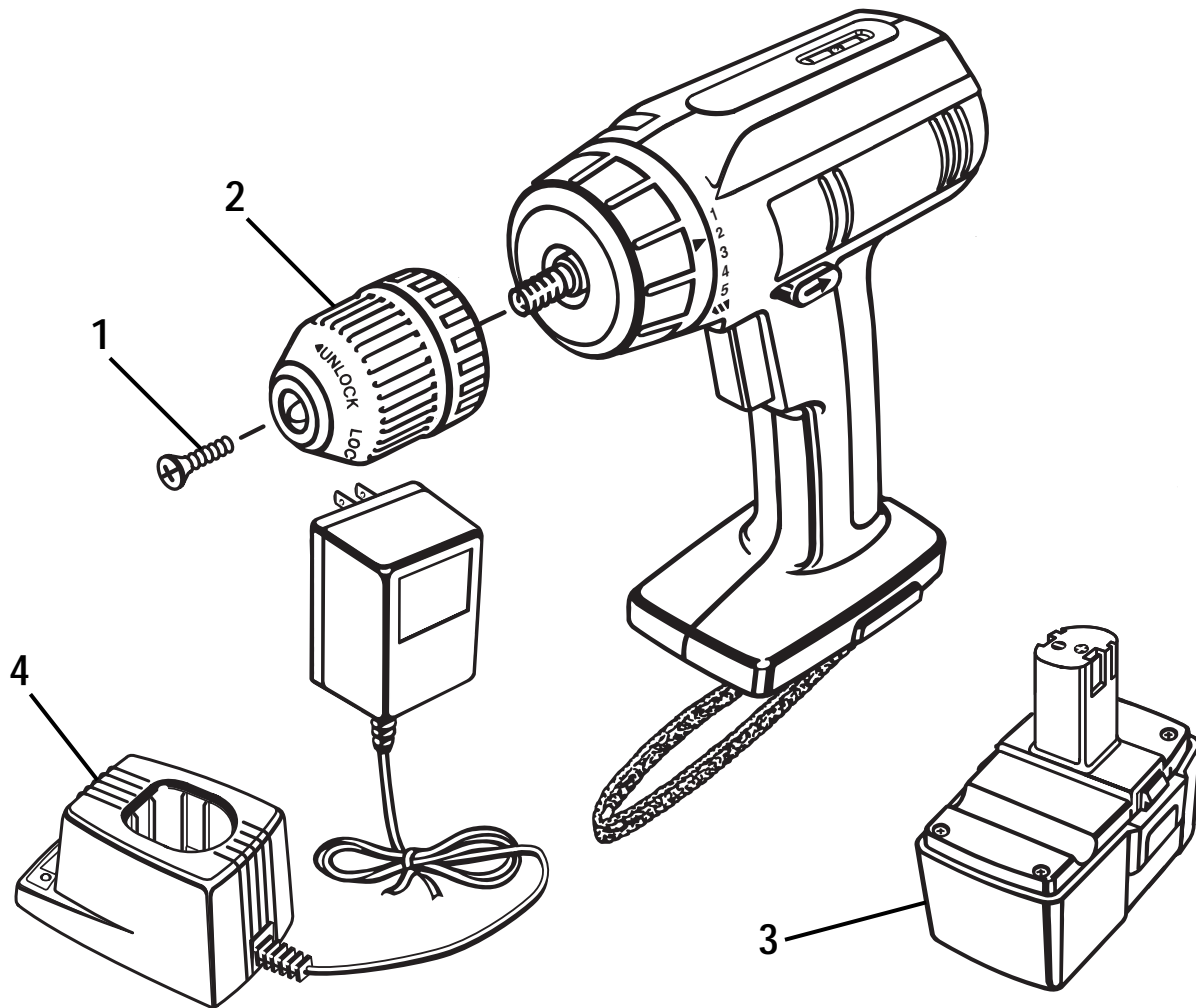

**CRAFTSMAN 3/8 in., 10.8 VOLT CORDLESS DRILL-DRIVER – MODEL NO. 973.111330**

The model number will be found on a plate attached to the motor housing. Always mention the model number in all correspondence regarding your 3/8 in. CORDLESS DRILL-DRIVER or when ordering repair parts.

**SEE BACK PAGE FOR PARTS ORDERING INSTRUCTIONS**

**PARTS LIST**

Key No.	Part Number	Description	Quan.
1	616478-003	Screw (Special) .....	1
2	973094-001	Chuck (Item No. 9-20988) .....	1
3	* Item No. 9-11015	Battery Pack (981482-001) .....	1
4	1420009	Charger w/Charging Stand.....	1
5	977385-001	Carrying Case - Not Shown .....	1
	972000-720	Owner's Manual	